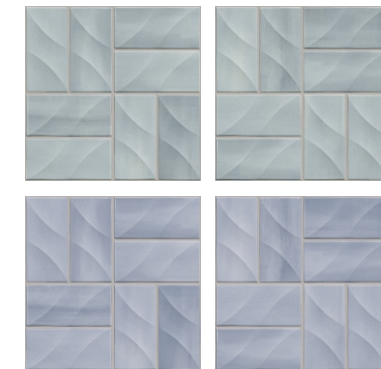

G Zilong Red HL

G Zilong Beige HL
G Zilong Blanco HL

G Zilong Crema HL
G Zilong Grey HL

G Zilong Olive HL
G Zilong Coal HL

Quito Honey

*Combines contrasts and depth
for a tactile yet appealing design.*

Turkish

**300x300mm
Hard Matt Surface**

www.itaca.in

Quito Honey
Quito Rose

Quito Olive
Quito Blue

Quito Cloud

Sitagon Olive

A rich variety of surfaces to
build spaces of natural beauty.

Turkish