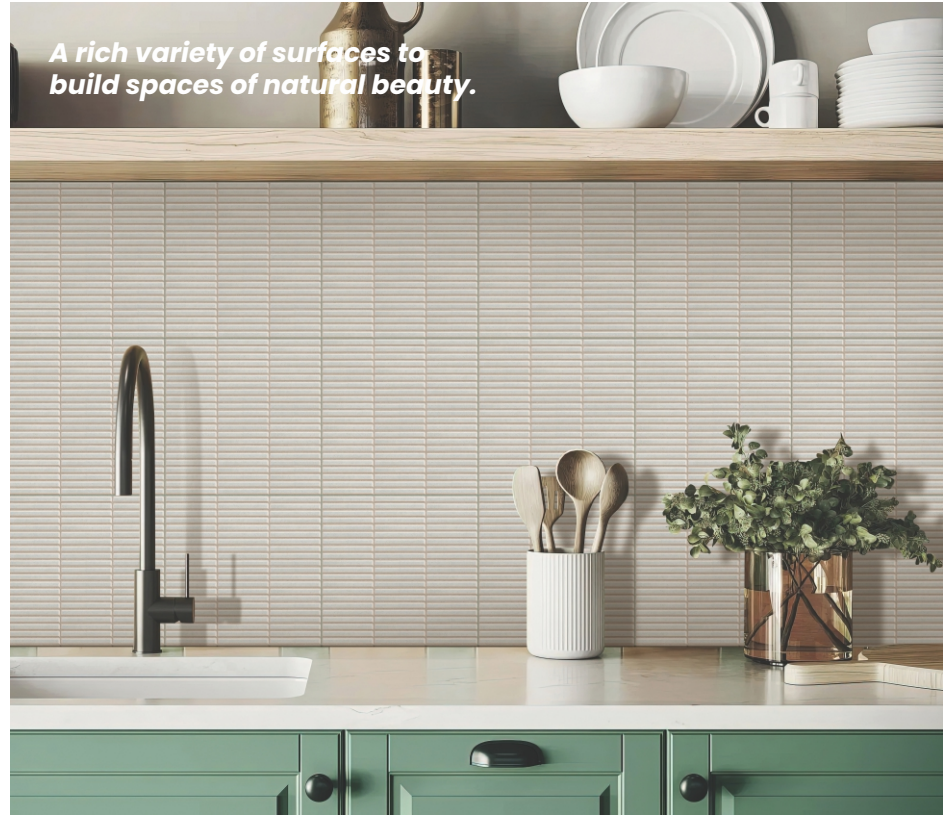

**300x300mm
Hard Matt Surface**

www.itaca.in

Quito Honey
Quito Rose

Quito Olive
Quito Blue

Quito Cloud

Sitagon Olive

A rich variety of surfaces to
build spaces of natural beauty.

Turkish