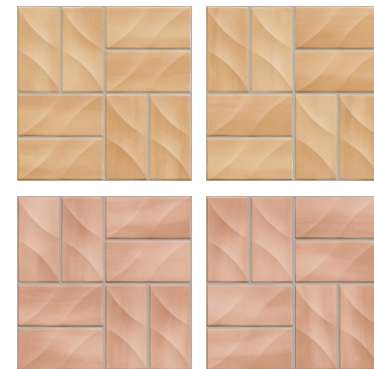

G Zilong Red HL

G Zilong Beige HL
G Zilong Blanco HL

G Zilong Crema HL
G Zilong Grey HL

G Zilong Olive HL
G Zilong Coal HL

Quito Honey

*Combines contrasts and depth
for a tactile yet appealing design.*

Turkish

**300x300mm
Hard Matt Surface**

www.itaca.in

Quito Honey
Quito Rose

Quito Olive
Quito Blue

Quito Cloud

Sitagon Olive

A rich variety of surfaces to
build spaces of natural beauty.

Turkish