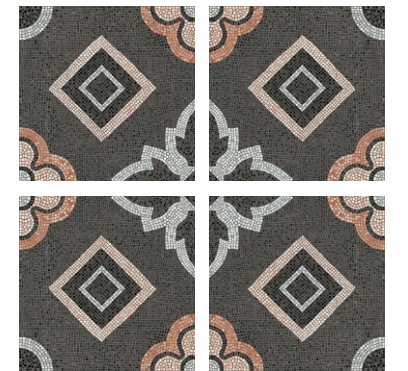

RL Imap Black