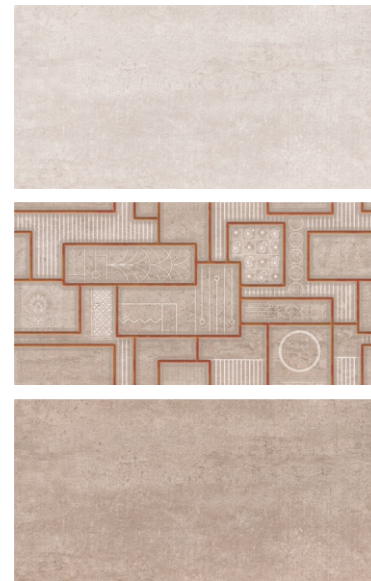

**300x600mm
Matt Surface**

www.itaca.in

G Lux Blue Decor
G Lux Green Decor

G Lux Beige Decor
G Lux Copper Decor

G Lux Silver Decor
G Lux Grey Decor

Tipton Grey

Tipton Silver
NG Tipton Grey - HL
Tipton Grey

Nostal Crema
G Nostal Brown - HL
Nostal Brown