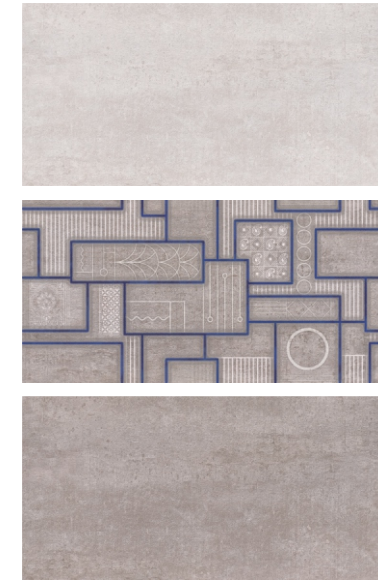

**300x600mm
Matt Surface**

www.itaca.in

G Lux Blue Decor
G Lux Green Decor

G Lux Beige Decor
G Lux Copper Decor

G Lux Silver Decor
G Lux Grey Decor

Tipton Grey

Tipton Silver
NG Tipton Grey - HL
Tipton Grey

Nostal Crema
G Nostal Brown - HL
Nostal Brown