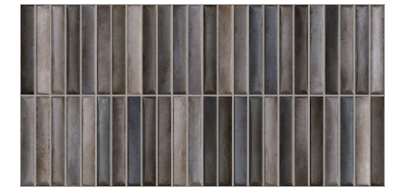

G Lucio Blanco
G Lucio Grafito