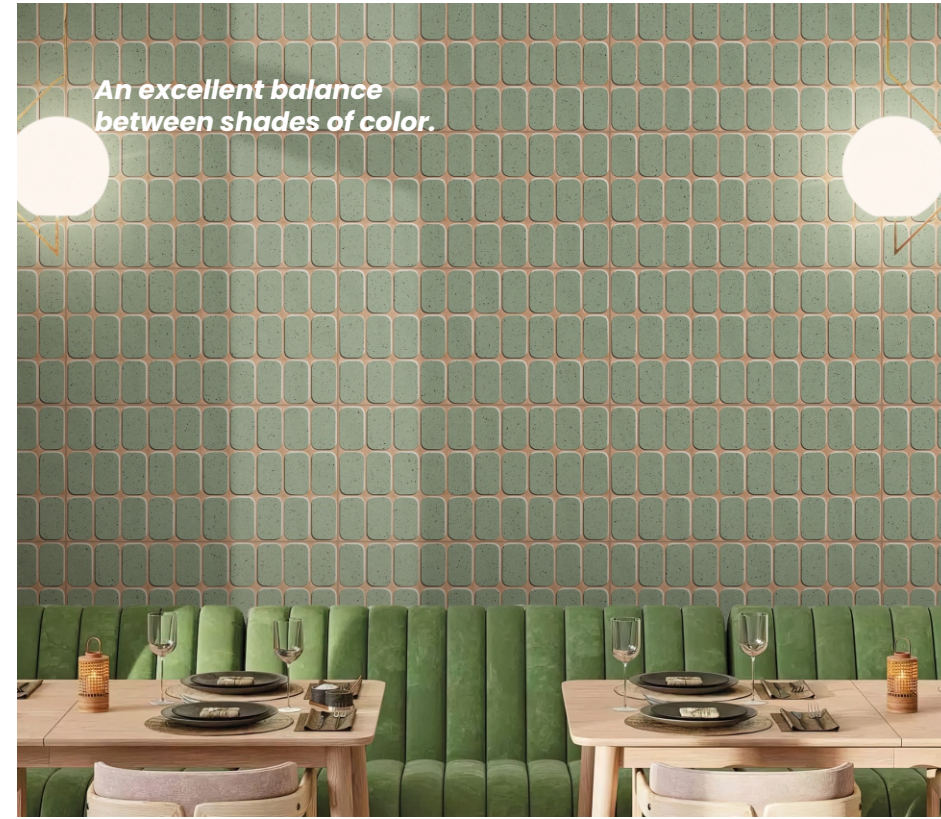

Granite Beige
Granite Choco

Incredibly pleasant to touch.

www.itaca.in

G Kiffa Gray

An excellent balance
between shades of color.

Klebsn

300x600mm
Hard Matt Surface

www.itaca.in