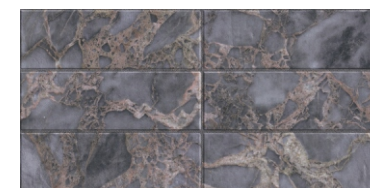

NG Craft Blue - HL
G Craft Grey - LT