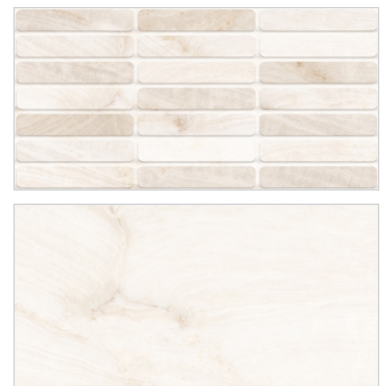

300x600mm
Glossy Surface

Acces Bianco
R Acces Griss HL
Acces Griss

Delice Beige

GLORIOUS

300x600mm
Glossy Surface

Delice Beige HL
Delice Beige

Juliff Gray & Silver

GLORIOUS

300x600mm
Glossy Surface

Juliff Silver
Juliff Gray HL
Juliff Grey

Manvel Grey & Silver

GLORIOUS

300x600mm
Glossy Surface

Manvel Silver
Manvel Grey HL
Manvel Grey

Spring Decor & White

GLORIOUS