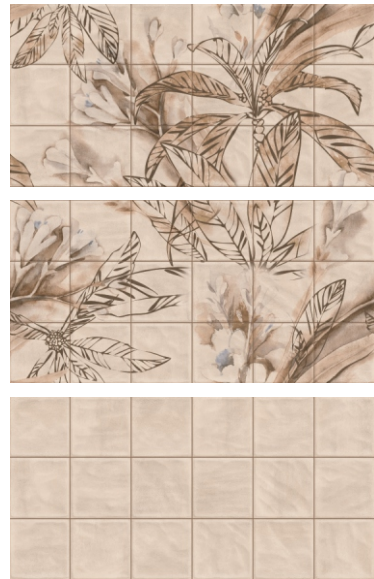

Dove Brown - HL 02 - A / B
Dove Brown