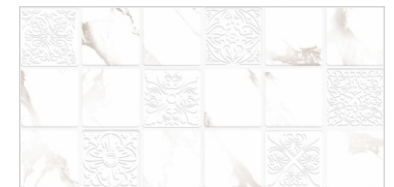

L Limon Grey - HL
L Limon Grey