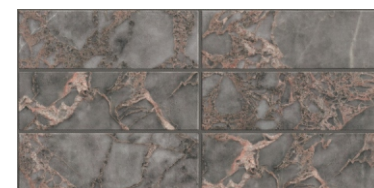

NG Craft Grey - HL
G Craft Grey - LT