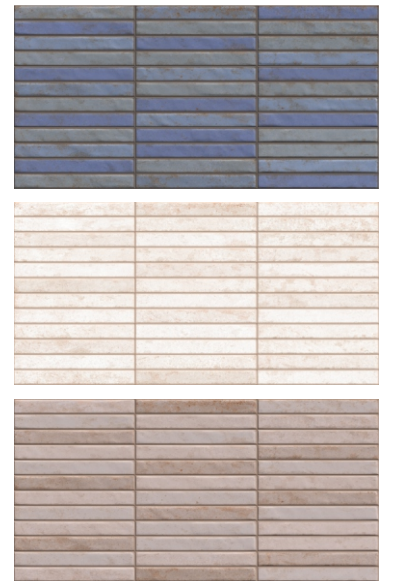

GLORIOUS

300x600mm
Glossy Surface

Costco Blanco - HL 01
Costco - HL 02
Costco Blanco

Sarkel Blue

GLORIOUS

300x600mm
Glossy Surface

Sarkel Blue
Sarkel Pearl
Sarkel Grey

Dove Aqua - HL 02 (Ran.)