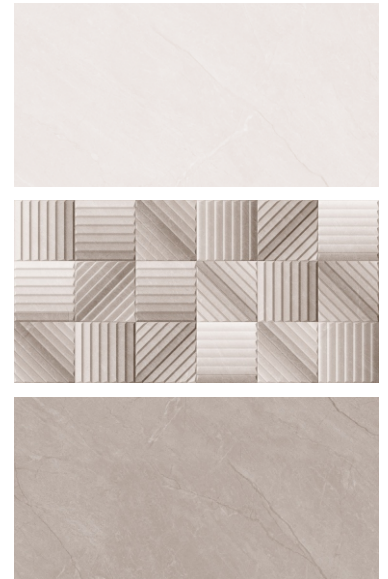

300x600mm
Glossy Surface

Acces Bianco
R Acces Griss HL
Acces Griss

Delice Beige

GLORIOUS

300x600mm
Glossy Surface

Delice Beige HL
Delice Beige

Juliff Gray & Silver

GLORIOUS

300x600mm
Glossy Surface

Juliff Silver
Juliff Gray HL
Juliff Grey

Manvel Grey & Silver

GLORIOUS

300x600mm
Glossy Surface

Manvel Silver
Manvel Grey HL
Manvel Grey

Spring Decor & White

GLORIOUS