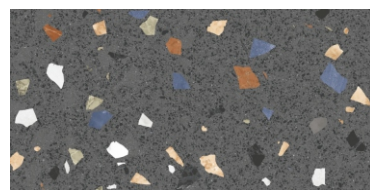

Mitica Green
Mitica Blanco

Mitica Orange
Mitica Beige

Mitica Red
Mitica Gris

Space with
a timeless charm.

Mosaic Stone Black - HL

Sattin

300x600mm
Matt Surface

Mosaic Stone Black - HL
Mosaic Stone Black