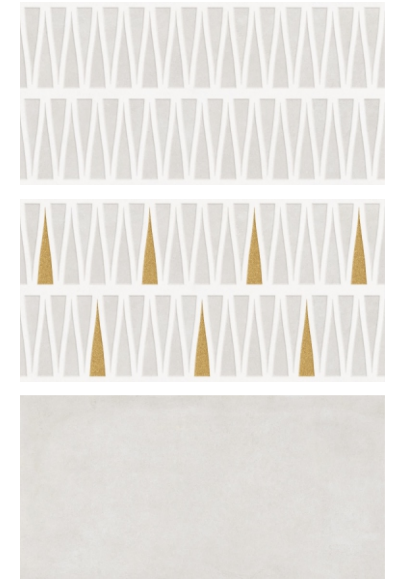

Incredibly pleasant to touch.

G Interno Brown - HL
G Interno Crema - HL

G Interno Grey - HL
G Interno Griss - HL

www.itaca.in

Beauval Brown

Beauval Brown - HL
G Beauval Brown - HL 02
Beauval Brown

Beauval Crema - HL
G Beauval Crema - HL 02
Beauval Crema