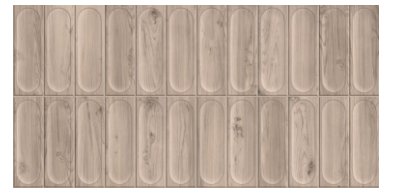

Sattin

**300x600mm
Matt Surface**

www.itaca.in

Liya Beige - HL
Liya Beige

Liya Silver - HL
Liya Silver

Liya Blanco - HL
Liya Blanco

Supreme Wood Natural

Sattin

**300x600mm
Hard Matt Surface**

Supreme Wood Natural
Supreme Wood Brown

Supreme Wood Oak
Supreme Wood Walnut

Mitica Green

*Ideal in combination
with contrasting colors.*

Sattin

**300x600mm
Matt Surface**

www.itaca.in