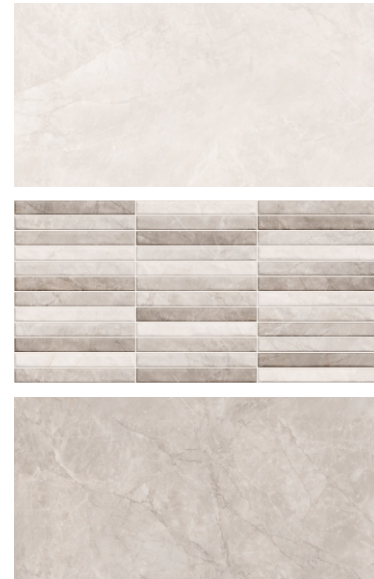

300x600mm
Glossy Surface

Acces Bianco
R Acces Griss HL
Acces Griss

Delice Beige

GLORIOUS

300x600mm
Glossy Surface

Delice Beige HL
Delice Beige

Juliff Gray & Silver

GLORIOUS

300x600mm
Glossy Surface

Juliff Silver
Juliff Gray HL
Juliff Grey

Manvel Grey & Silver

GLORIOUS

300x600mm
Glossy Surface

Manvel Silver
Manvel Grey HL
Manvel Grey

Spring Decor & White

GLORIOUS