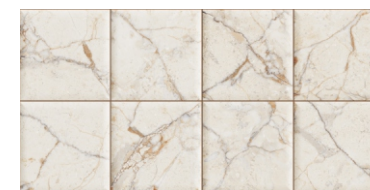

NG Perlato - HL
NG Perlato