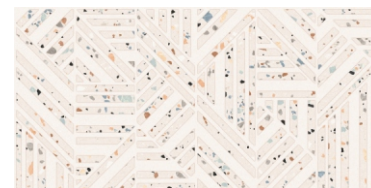

Klebsn
● ● ●

**300x600mm
Matt Surface**

G Gobi Gris - HL
G Gobi Gris

NG Mandavi Royal Grey - HL
Mandavi Royal Grey

NG Mandavi Royal Ivory - HL
Mandavi Royal Ivory

NG Mandavi Royal Pink - HL
Mandavi Royal Pink