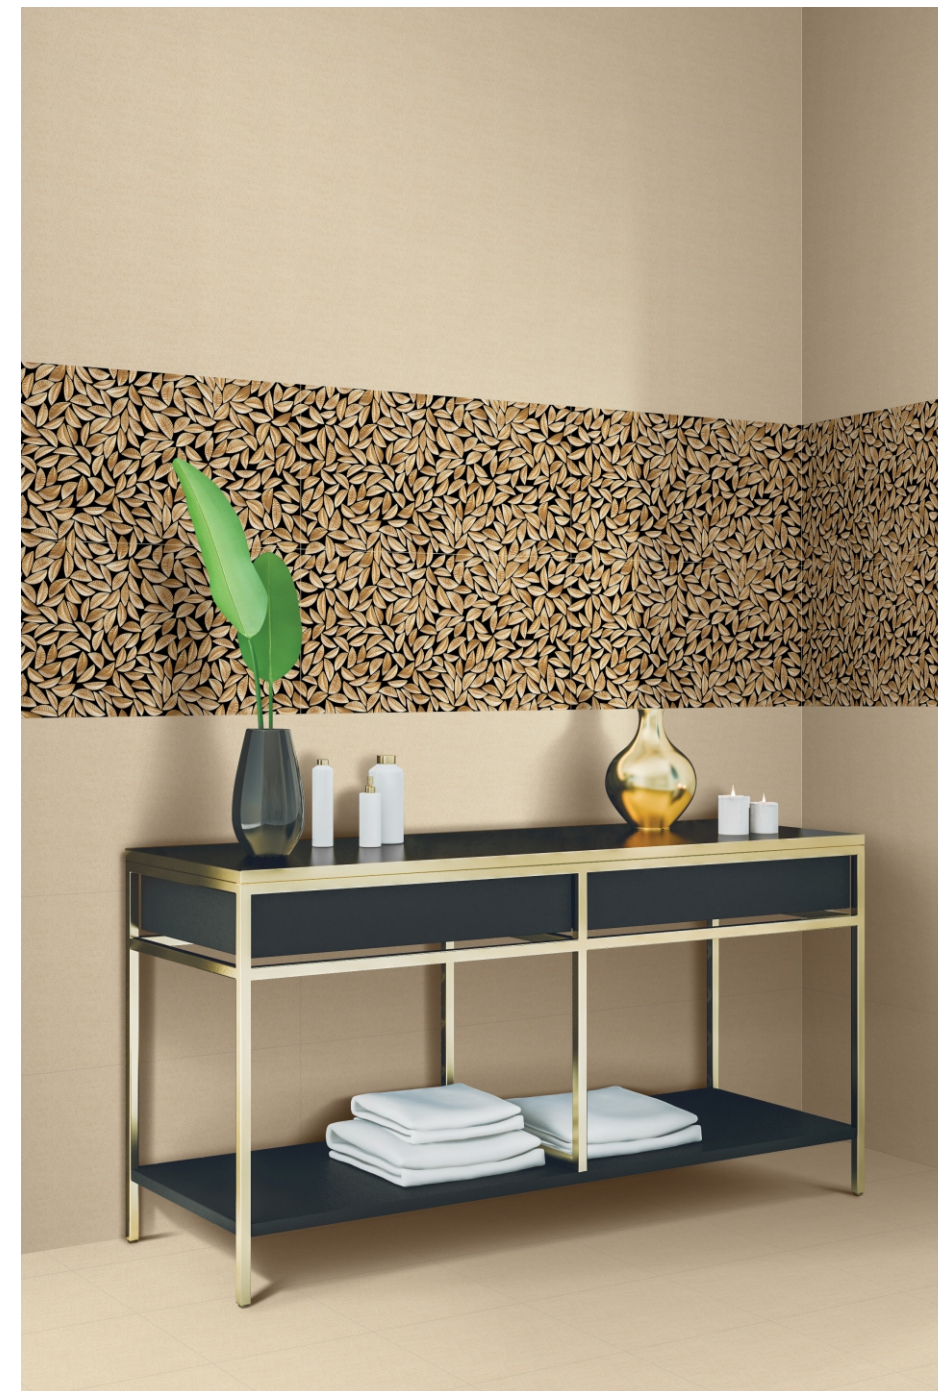

GLORIOUS

**300x600mm
Glossy Surface**

www.itaca.in

Tokyo Aqua
Tokyo Green

Tokyo Silver
Tokyo Black

Tokyo Ivory
Tokyo Grey

Elton Crema

300x600mm | Glossy Surface

Glosand

GLORIOUS

Elton Crema
Elton Crema - HL
Elton Brown

Glosand - LT
Glosand - HL 02
Glosand - DK

Etania Coffee

Definition of dynamism.

GLORIOUS

**300x600mm
Glossy Surface**