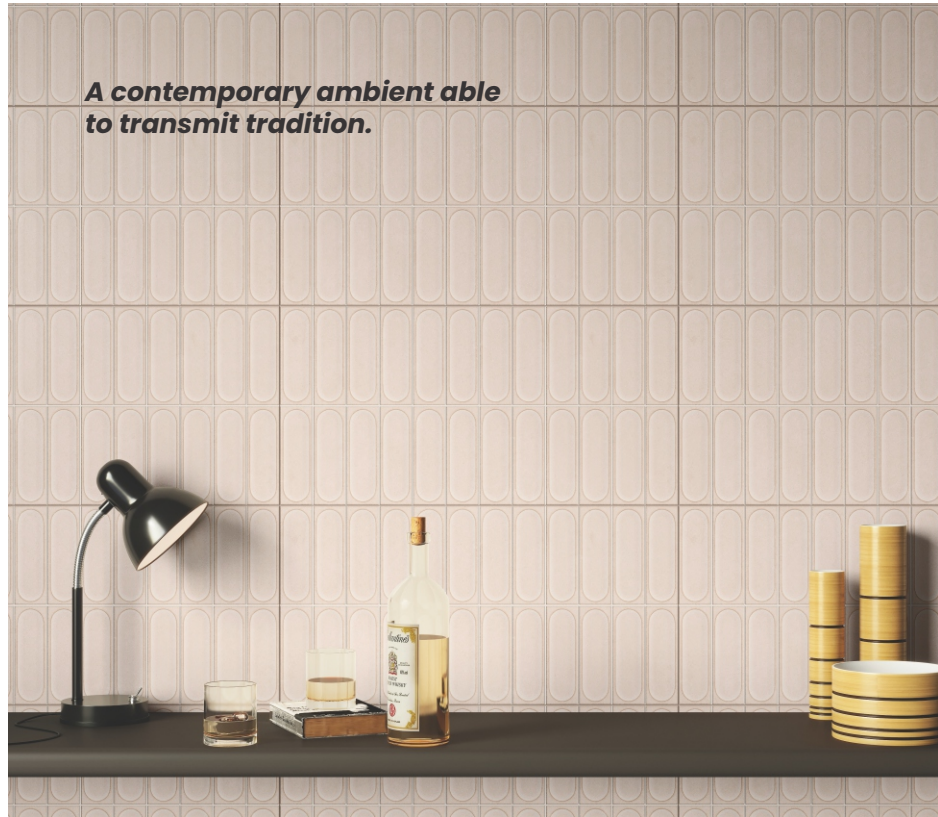

Lorient Orange

Lorient Orange
Lorient Pink

Lorient Fenta
Lorient Aqua

Sattin

300x600mm
Matt Surface

www.itaca.in

Lorient Green
Lorient Gris

A contemporary ambient able to transmit tradition.