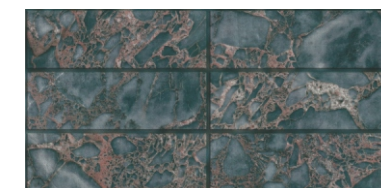

NG Craft Aqua - HL
G Craft Grey - LT