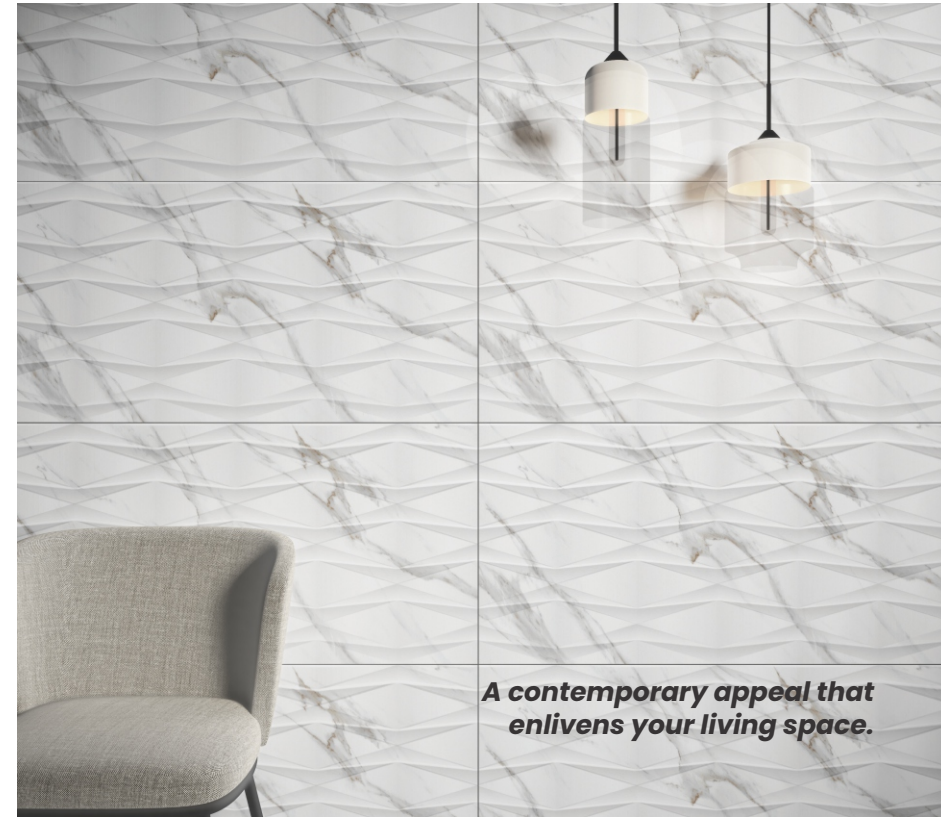

***A contemporary appeal that
enlivens your living space.***

super
white

**300x600mm
Glossy Surface**

www.itaca.in