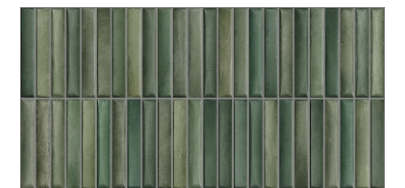

LUSTER

300x600mm
Hard Matt Surface

Klebsn

300x600mm
Hard Matt Surface