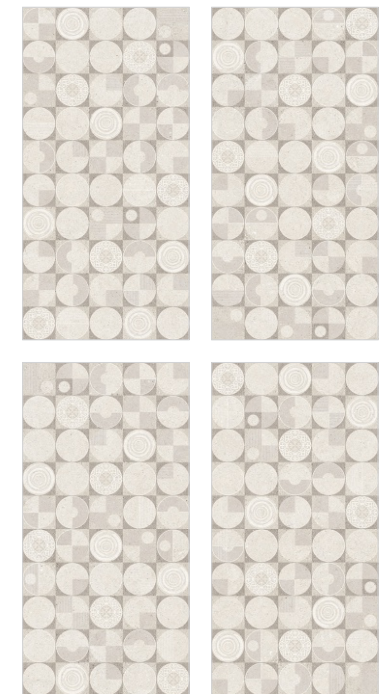

Stoneza Beige Decor

Shape + Glue Surface
4 Random

4D COLLECTION