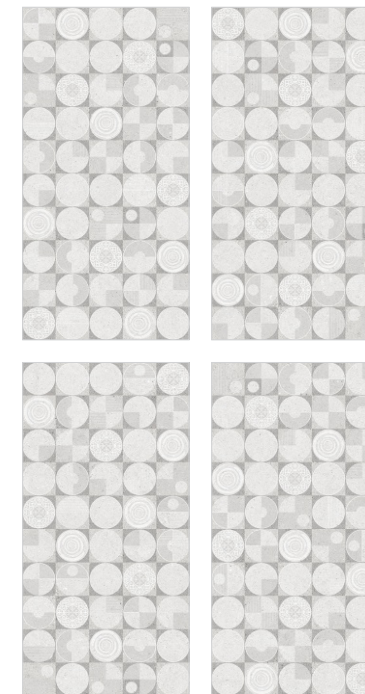

Stoneza Grey Decor

Shape + Glue Surface
4 Random

4D COLLECTION