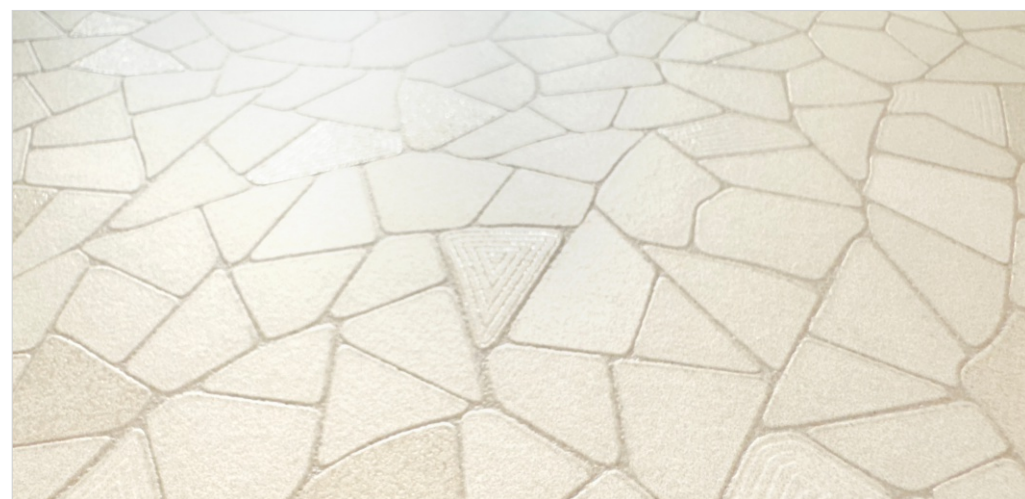

S Twig Leaves Beige Endless

Shape Surface
1 Random

4D COLLECTION

SG Twig Leaves Beige Decor Endless

Shape + Glue Surface
4 Random

4D COLLECTION