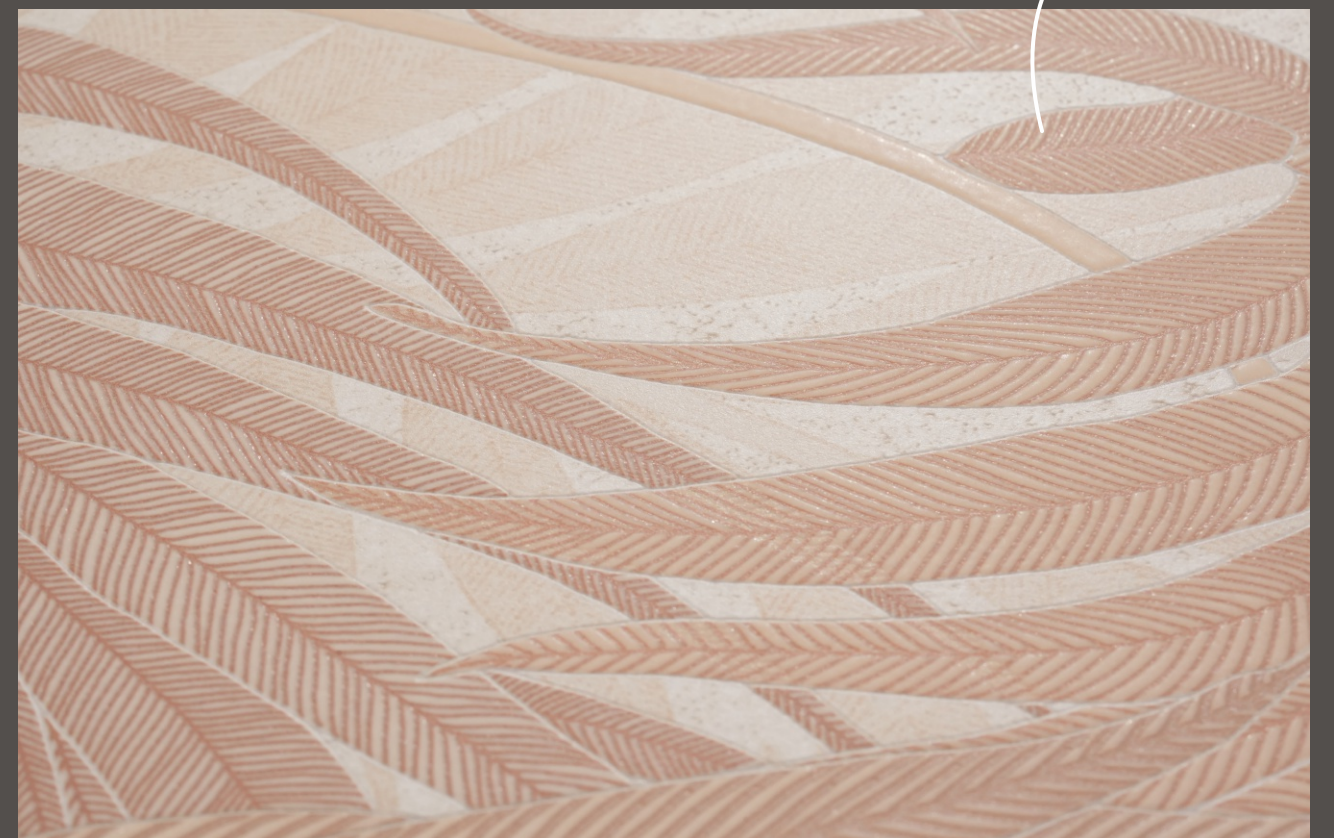

4D+ Collection