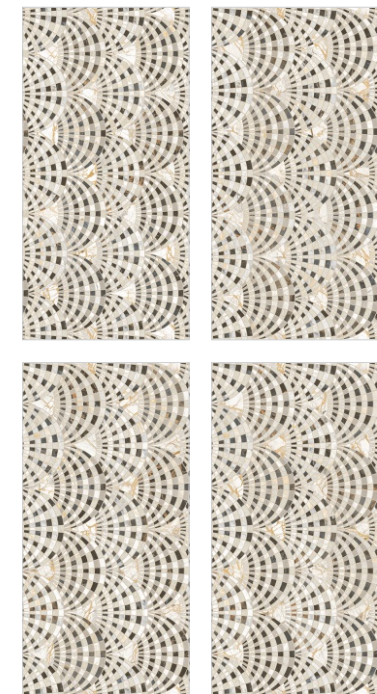

4D COLLECTION

Touch & Scan
For Virtual

Alfa Crema Decor

Shape + Glue Surface
4 Endless

4D COLLECTION

Touch & Scan
For Virtual

Ontario Crema

Shape Surface
6 Random