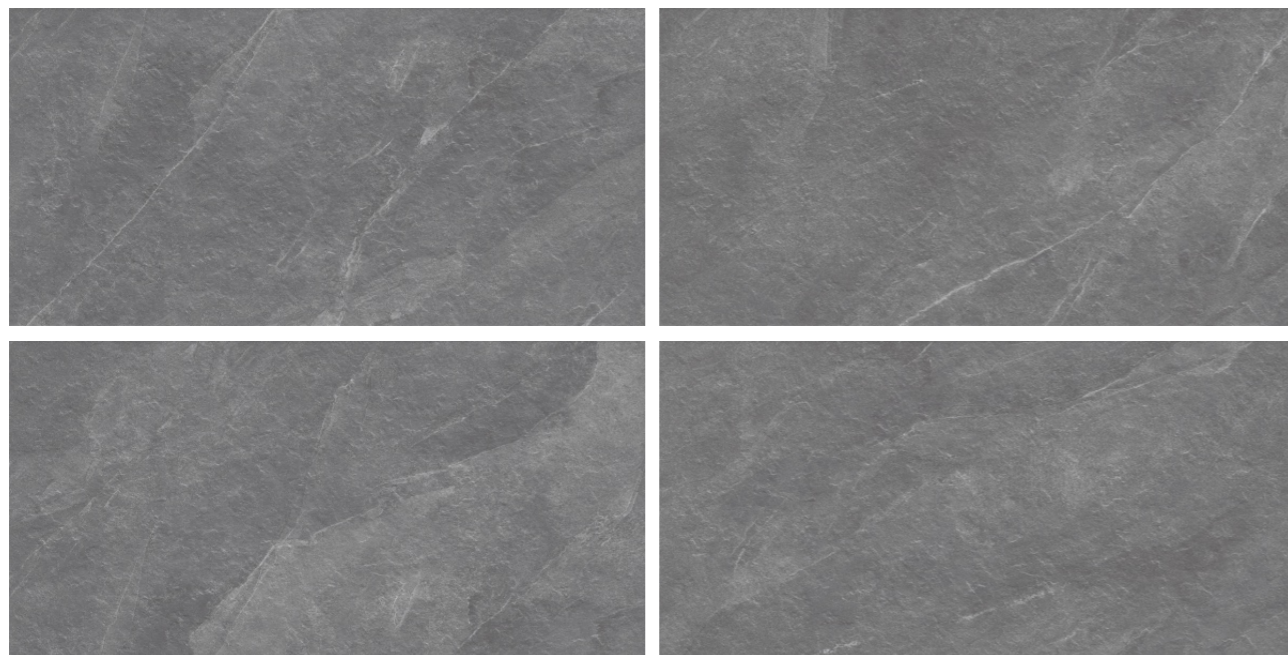

Colorbody + Punch

(600x1200mm)

<<< *Design Name*
Morion Mist

08 Faces

Colorbody + Punch

(600x1200mm)

<<< *Design Name*
Morion Slate

Colorbody + Punch