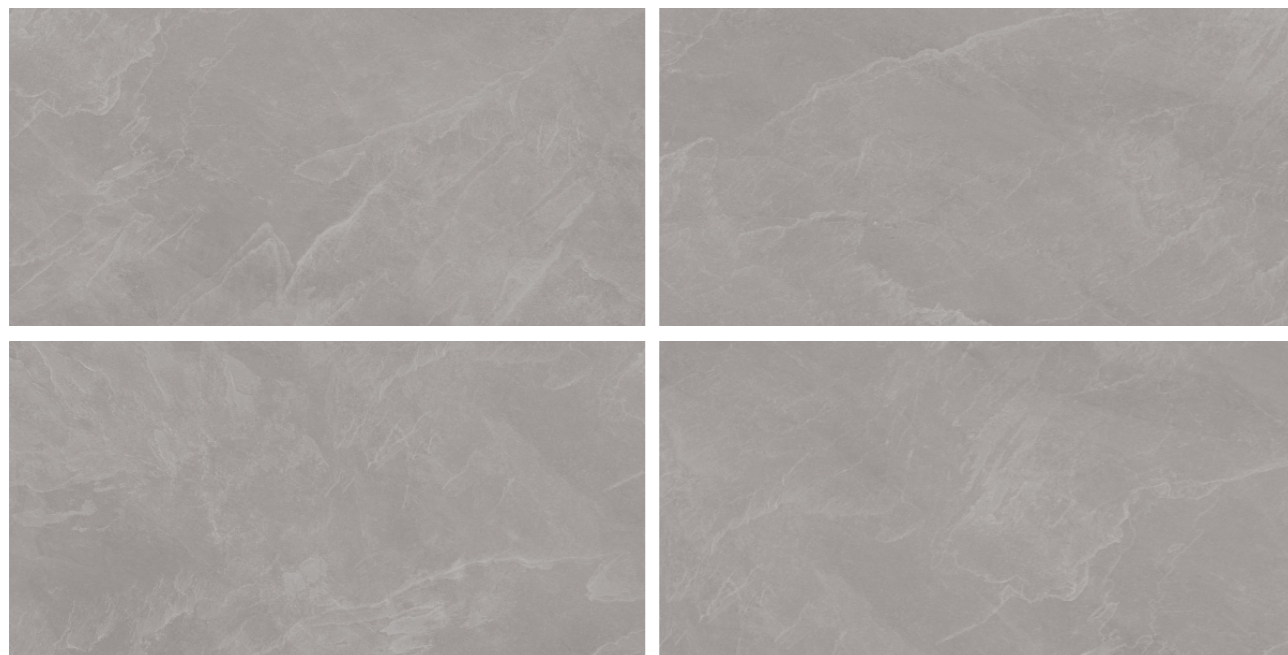

<<< *Design Name*
Archie Grey

GHR + Colorbody + Punch

Tap here
to get
360°

(600x1200mm)

Also available in :
1200x1800 - GHR + Colourbody + Punch