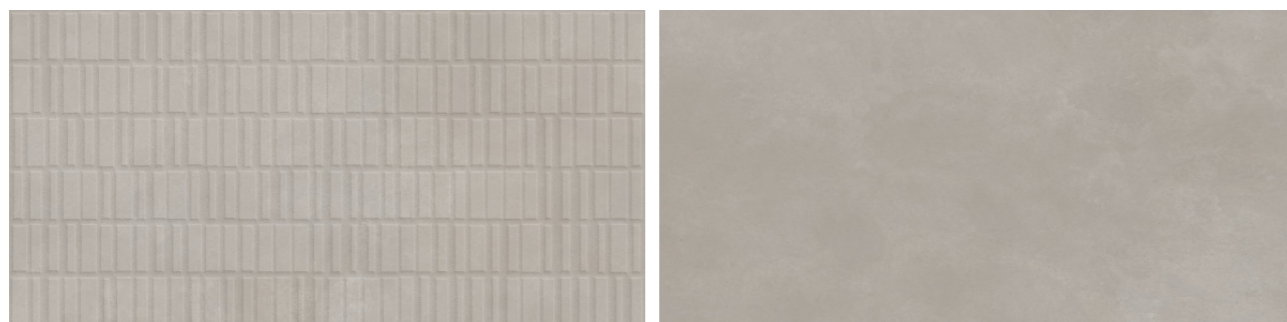

<<< Design Name
Santino Beige

Tap here
to get
360° | 3D | Faces | Live Video 

<<< Design Name
Santino Almond

Tap here
to get
360° | 3D | Faces | Live Video 

<<< Design Name
Santino Dove

Tap here
to get
360° | 3D | Faces | Live Video 