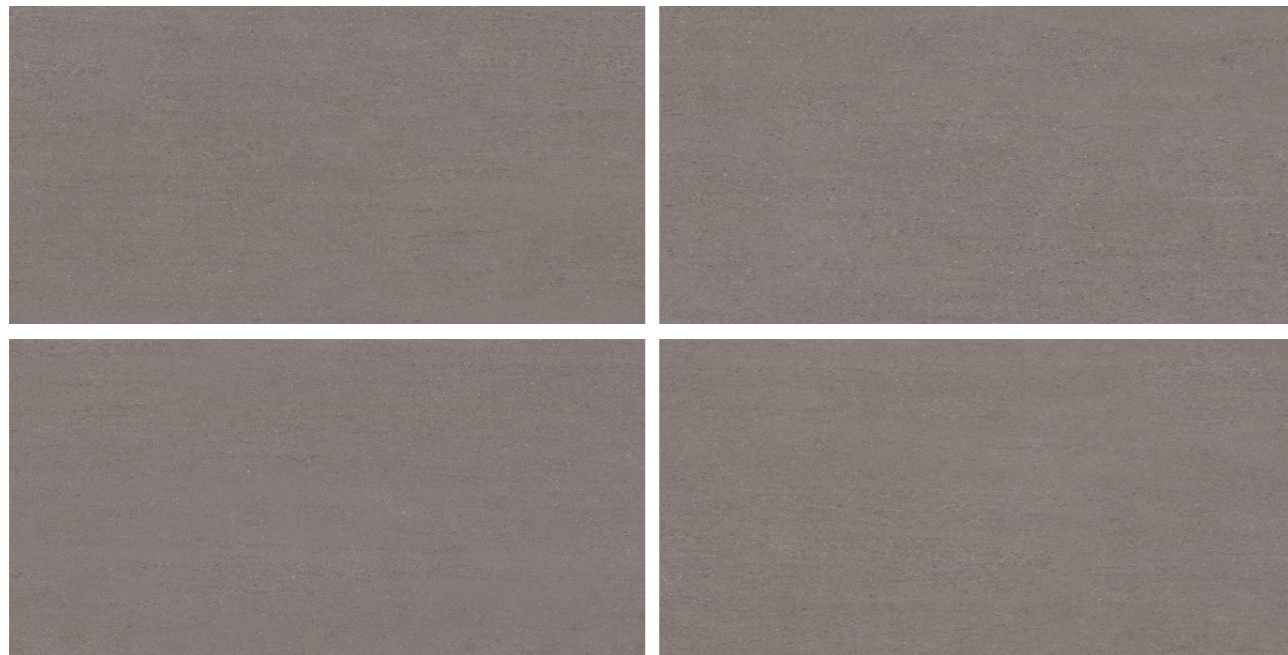

- From earth to elegance.

<<< *Design Name*
Topaz White

GLR + Colorbody

(600x1200mm)

04 Faces

Tap here
to get
360° 

<<< *Design Name*
Topaz Barly

GLR + Colorbody