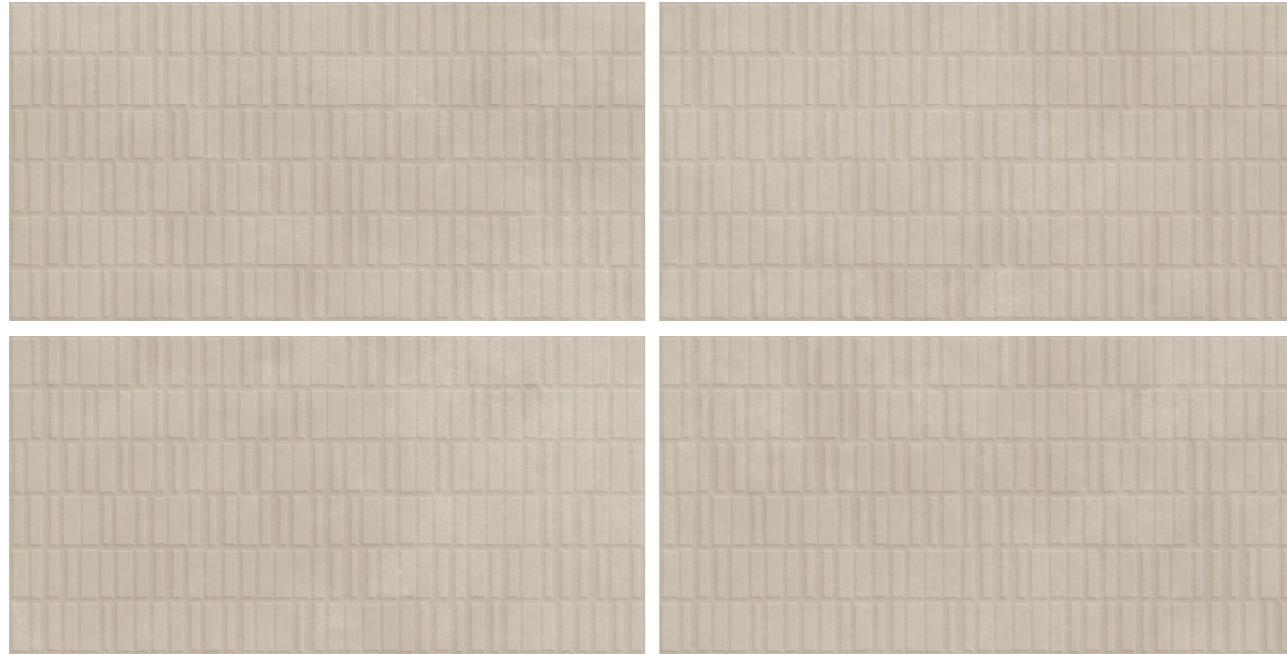

<<< *Design Name*
Santino Khaki

4 Faces

Protex (Punch)

(600x1200mm)

Tap here
to get
360° | 3D | Faces | Live Video