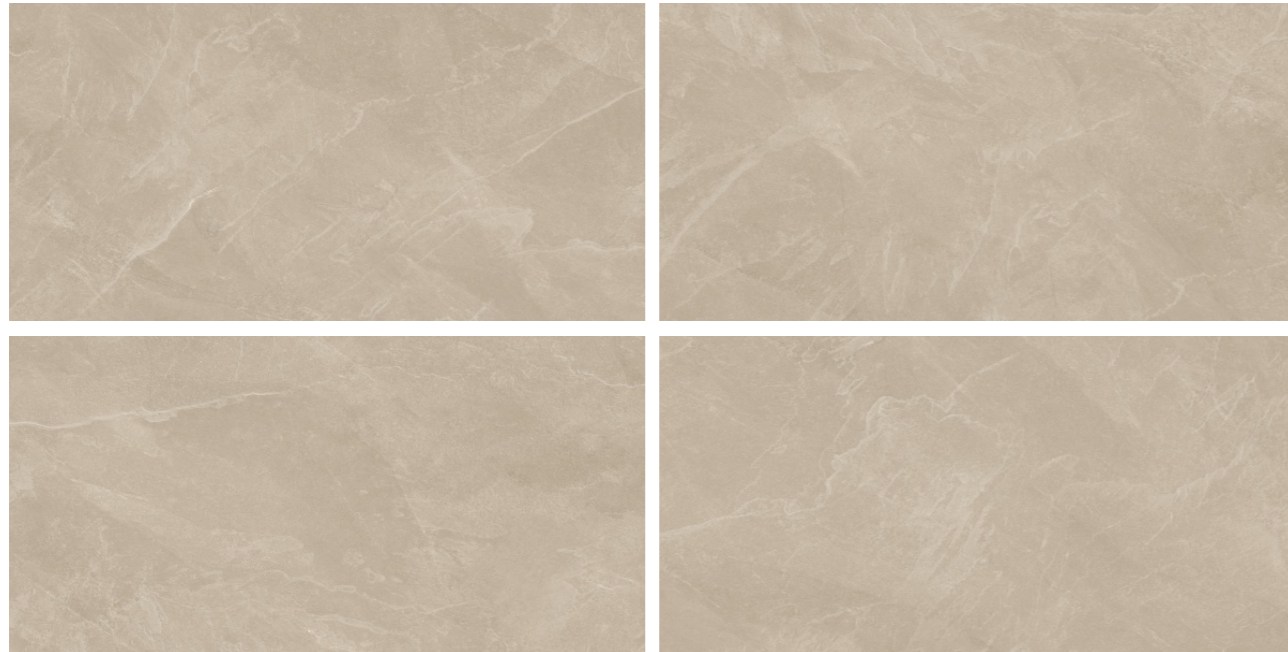

(600x1200mm)

Also available in :
1200x1800 - GHR + Colourbody + Punch

ARCHIE

<<<< preview of **Archie Grey**

<<< *Design Name*
Archie Beige

12 Faces

GHR + Colorbody + Punch

Tap here
to get
360° 