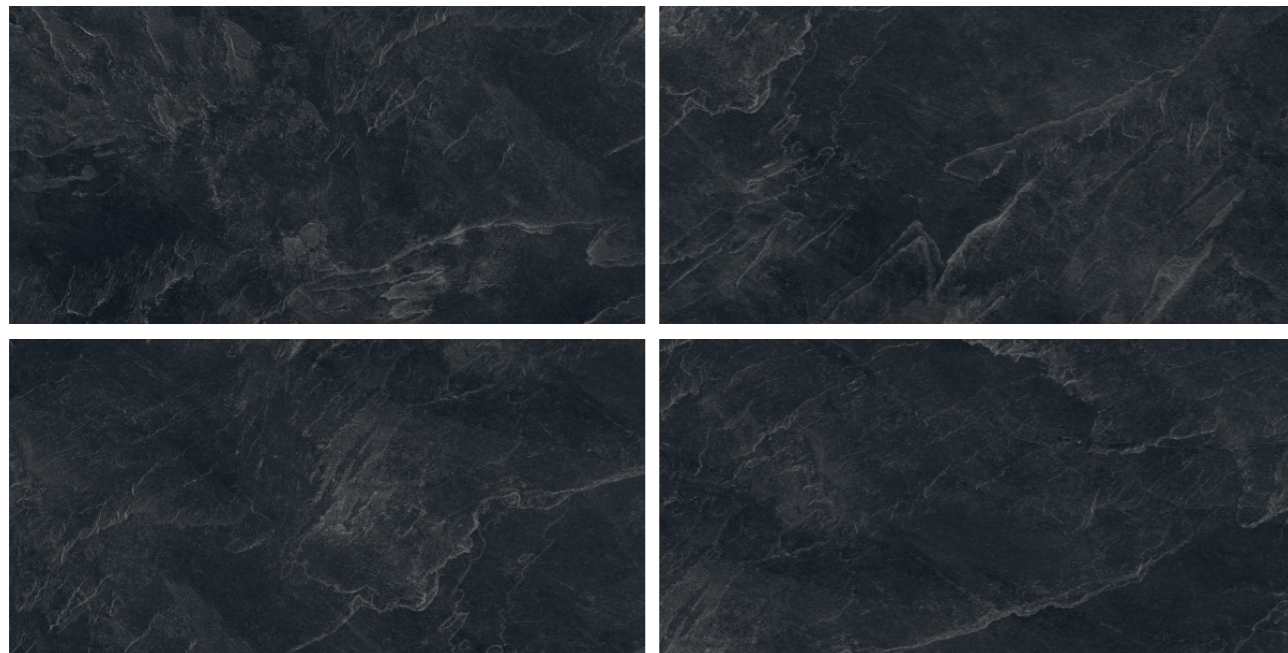

<<< *Design Name*
Archie Nero

GHR + Colorbody + Punch

Tap here
to get
360°

(600x1200mm)

Also available in :
1200x1800 - GHR + Colourbody + Punch