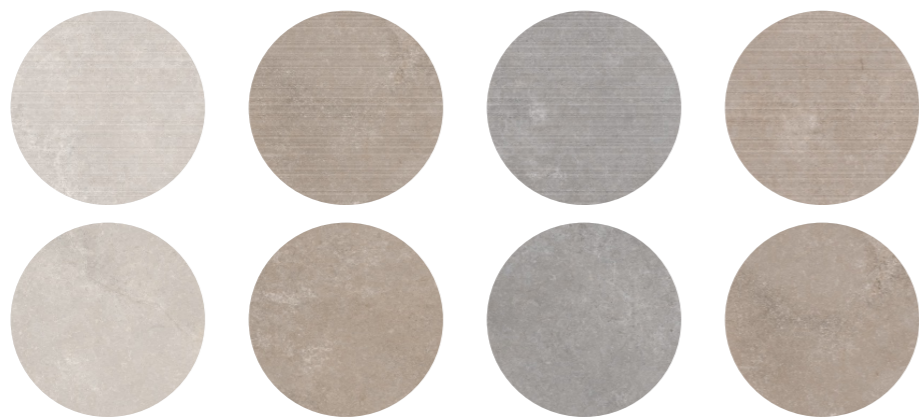

<<< Design Name
Woody Terrazino

Matt + Carving
198x198mm
24 Faces

Combination Options