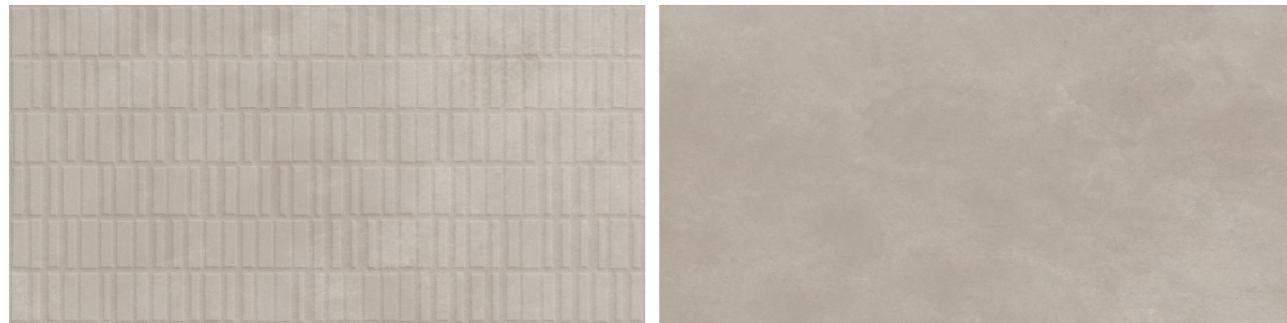

<<< Design Name
Santino Almond

Tap here
to get
360° | 3D | Faces | Live Video