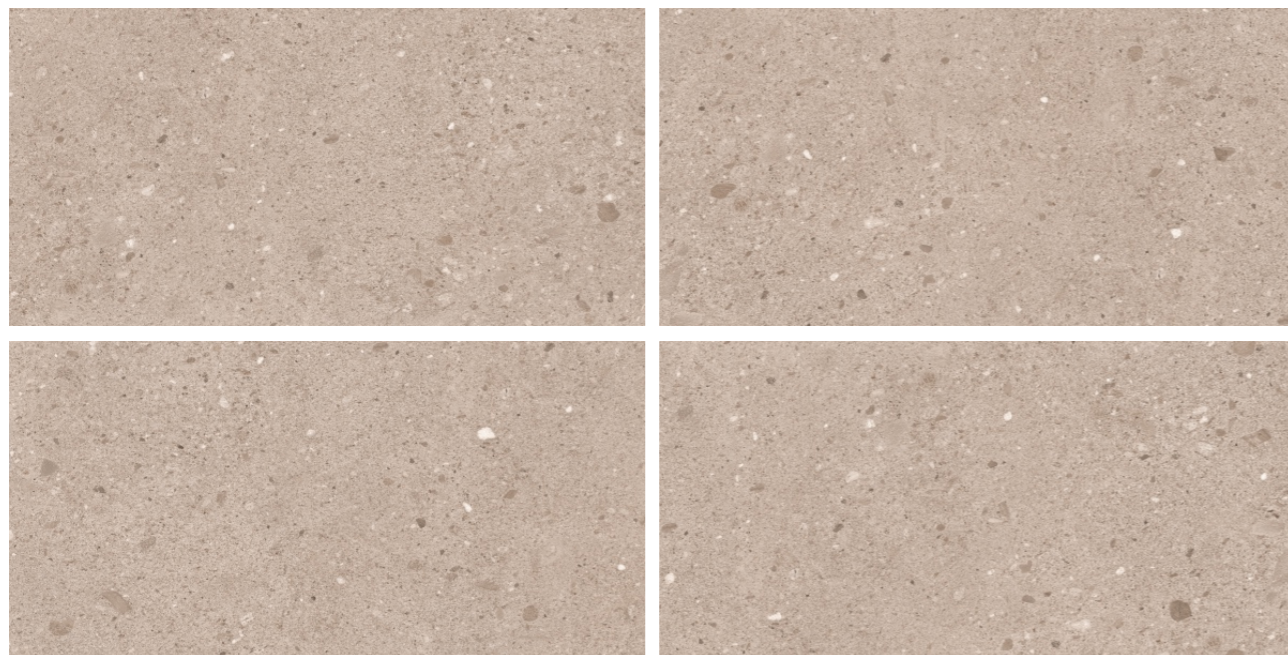

JACKSTONE

<<<< preview of **Jackstone Tortora**

<<< *Design Name*
Beirzo Stone Bianco

06 Faces

GLR + Colorbody + Punch

Tap here
to get
360° 

(600x1200mm)

<<< *Design Name*
Beirzo Stone Grigio