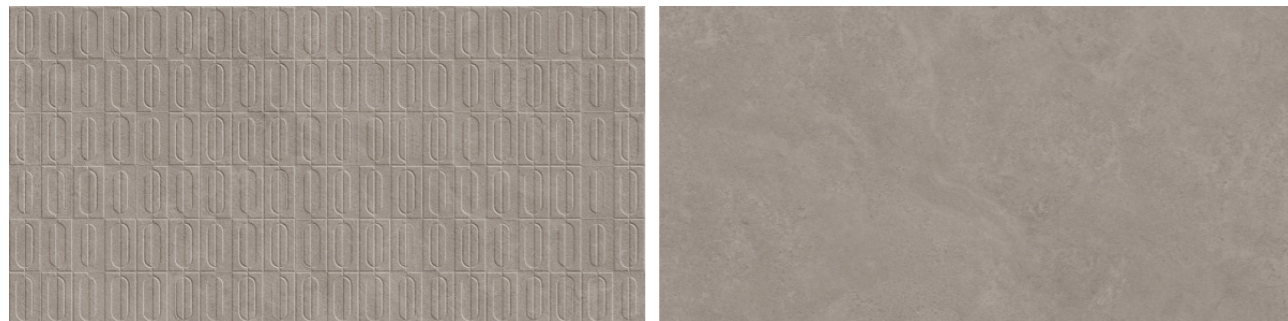

<<< Design Name
Dolerite Grey & Decor

Tap here
to get
360° 

DOLERITE

<<<< preview of **Dolerite Taupe**

IMPERA
collection

Reimagine Now

The Impera Collection redefines ceramic elegance — each tile is born with color locked deep in its body, not painted on, so every edge, every wear reveals true, lasting beauty; the matte surface softens light, inviting touch and grounding spaces with quiet confidence; from smoky grays to sun-baked ochres, hues breathe from within, evolving subtly with age and light; crafted with sustainable clay and fired to perfection, Impera marries heritage craftsmanship with modern minimalism; ideal for interiors craving soul — walls, floors, or statement zones — it adapts without sacrificing depth; the absence of gloss isn't restraint — it's intention, offering purity, texture, and presence; perfect for those who value authenticity over trend, Impera turns everyday surfaces into thoughtful, tactile art; its understated grace makes bold statements.