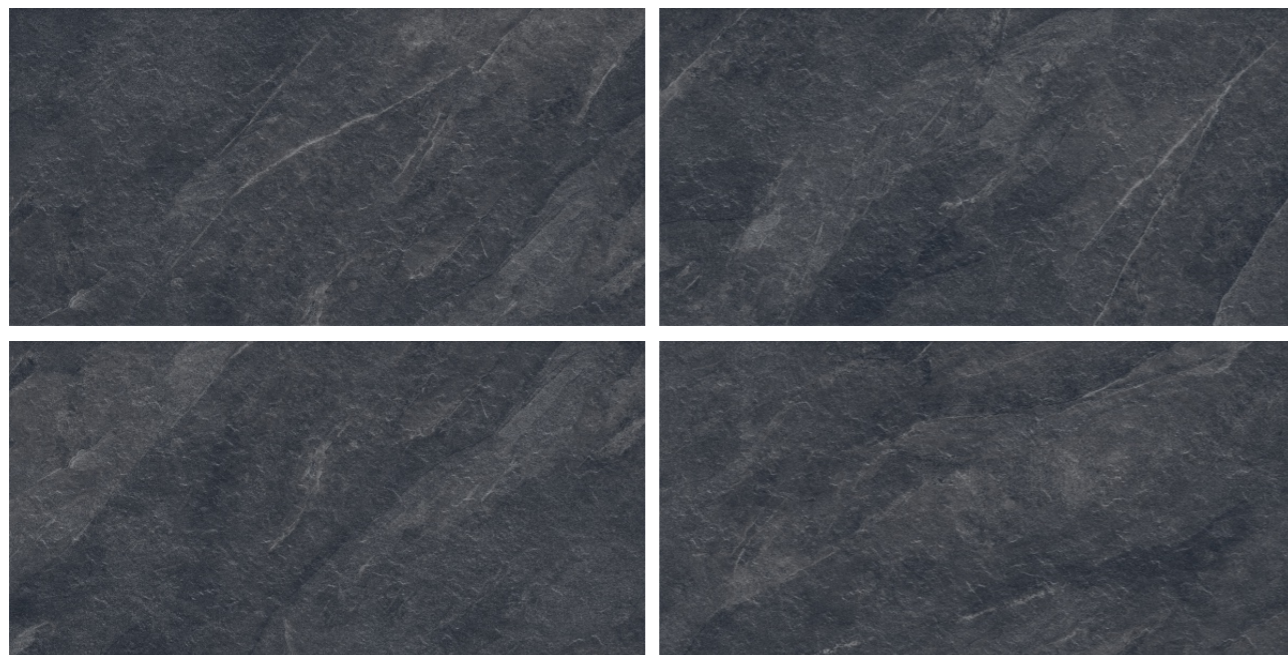

www.itaca.com

MORION

<<<< preview of **Morion Dove**

<<< *Design Name*
Morion Dove

08 Faces

Colorbody + Punch

(600x1200mm)

<<< *Design Name*
Morion Charcoal