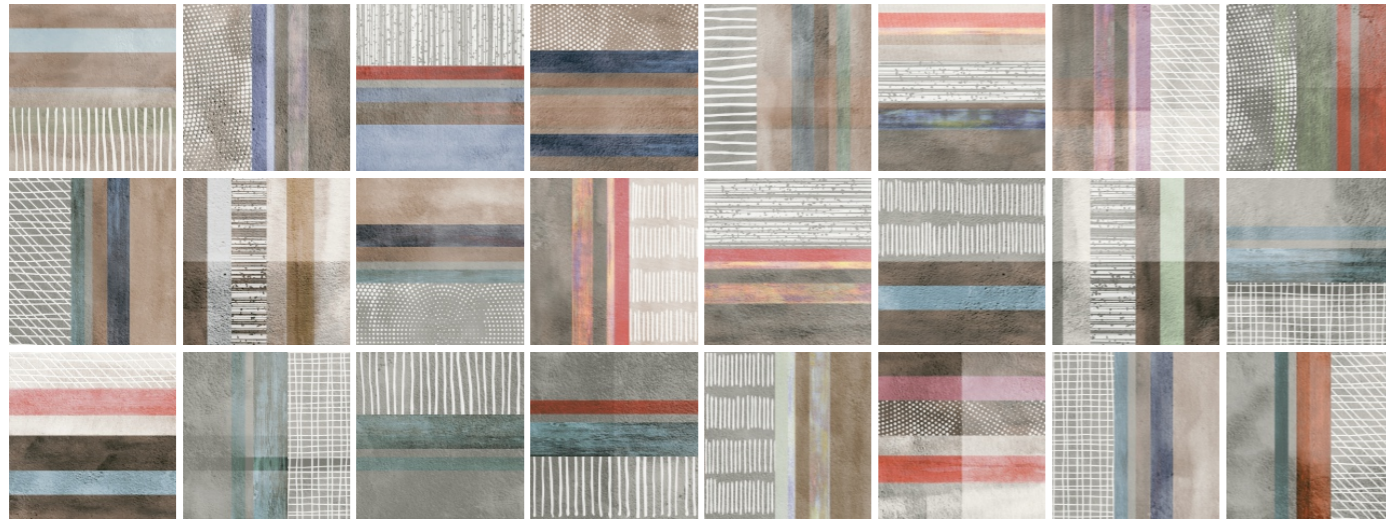

- Uses : **Wall & Floor** Both