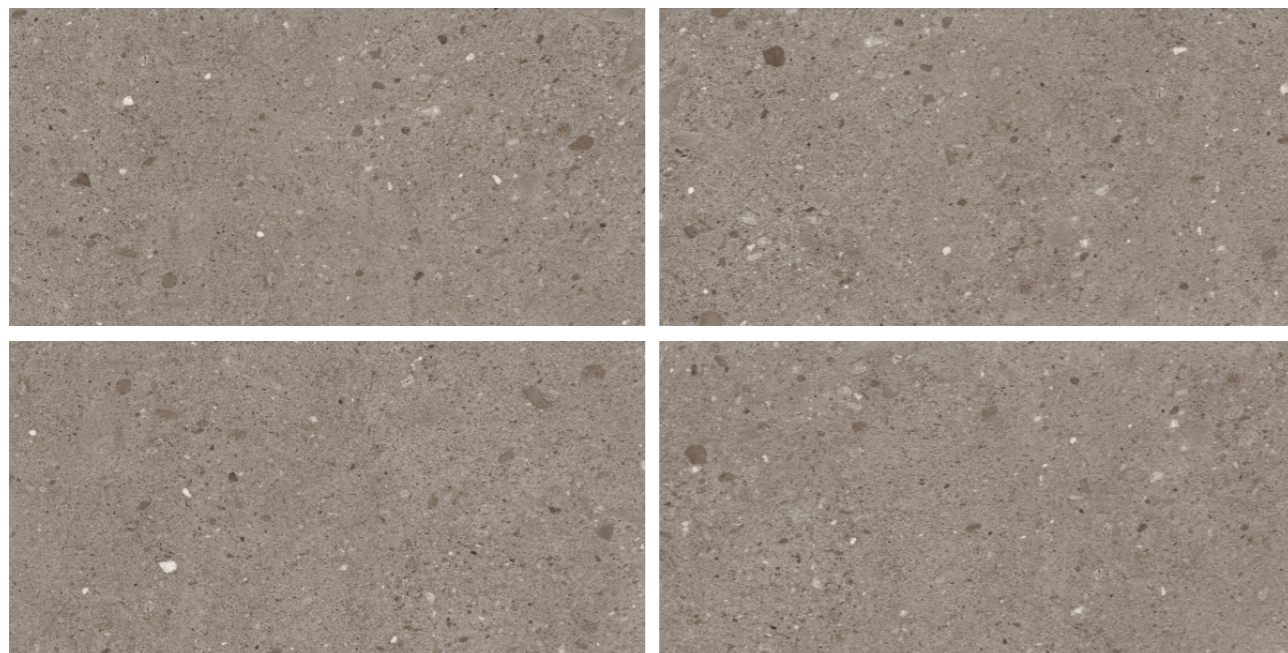

<<< *Design Name*
Beirzo Stone Grigio

GLR + Colorbody + Punch

(600x1200mm)