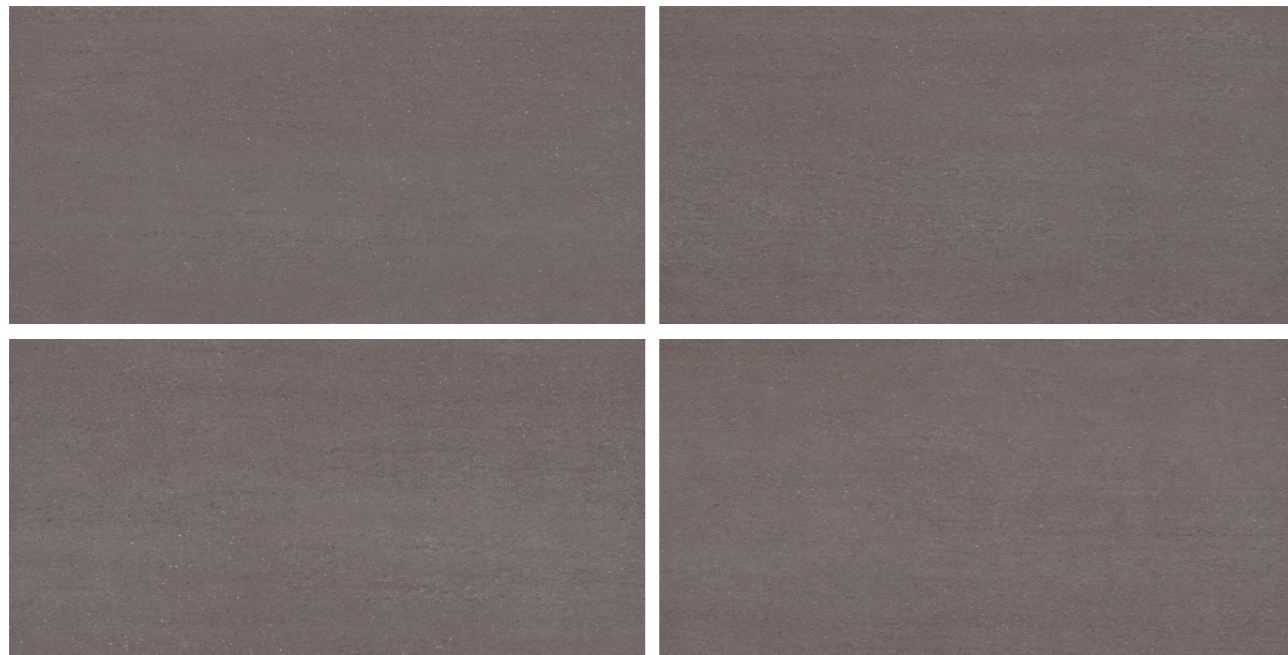

<<< *Design Name*
Topaz Choco

GLR + Colorbody

(600x1200mm)

Tap here
to get
360°