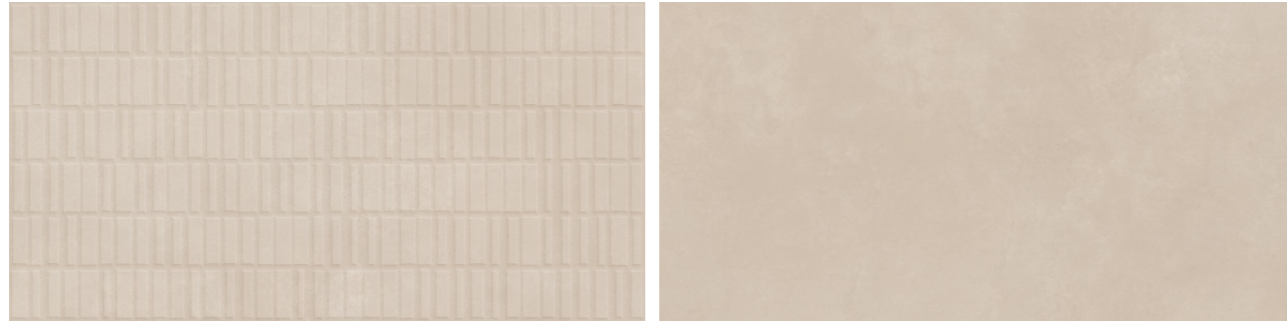

Tap here
to get
360° | 3D | Faces | Live Video