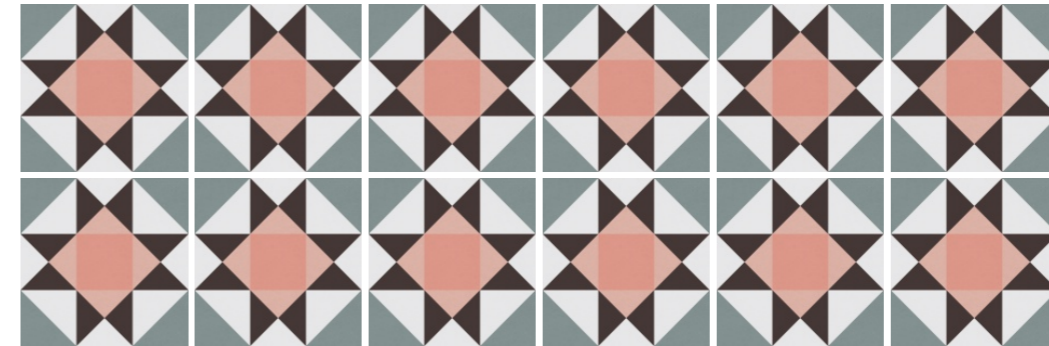

<<< Design Name
Porto Azzurro

Matt + Carving
198x198mm
1 Faces

(Glaze Vitrifide Tiles)

- Uses : **Wall & Floor** Both