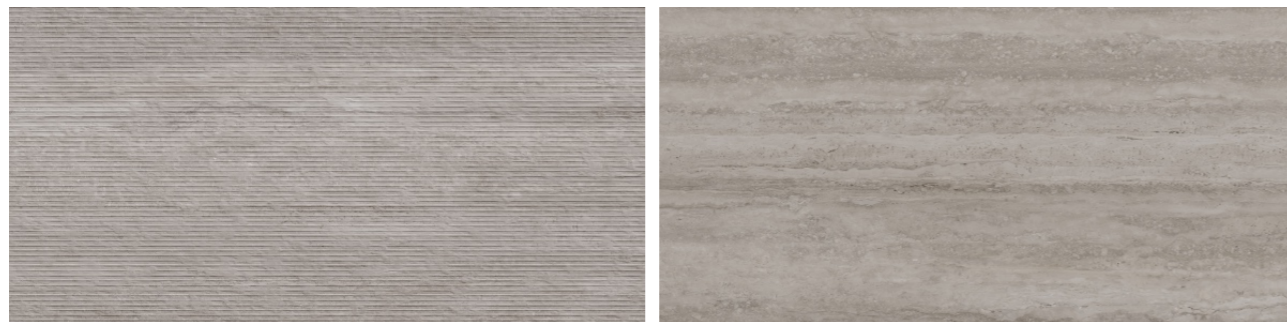

<<< Design Name
Travex Charcoal

Tap here
to get
360° | 3D | Faces | Live Video

6 Faces - available in - **Protex** (Punch) **Protex** (Matt) **Super Gloss**

-The Perfect Blend of Form and Function