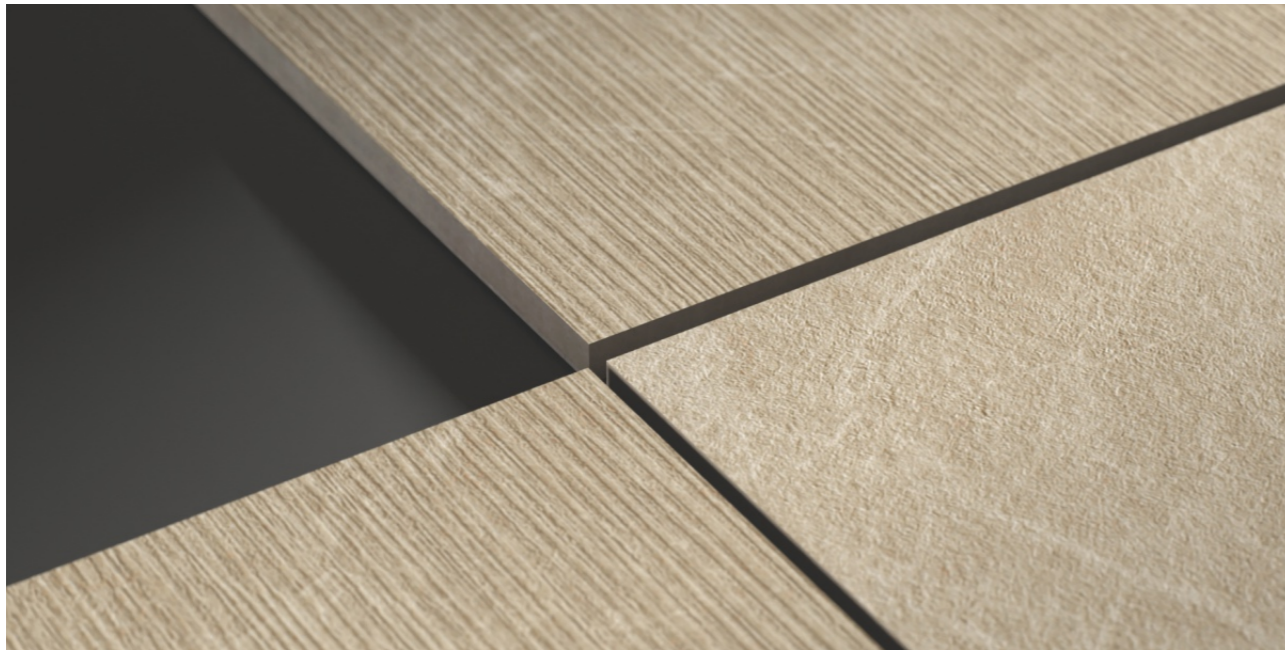

(600x1200mm)

MORION

<<<< preview of **Morion Mist**

GRITS
collection

Stunning & Radiant

The GRITS Collection redefines ceramic with GHR — Glazed High Relief — where every tile rises, dips, and breathes texture like living earth, turning walls and floors into tactile landscapes; the glaze doesn't sit flat — it hugs the peaks and valleys, amplifying shadow, depth, and drama under shifting light; think stormy cliffs, layered clay dunes, rugged terrain — each piece feels ancient, raw, yet refined; perfect for bold statements — kitchen backsplashes, foyer floors, or accent walls — GRITS doesn't whisper, it commands presence; crafted from premium stoneware, fired to lock in dimension, then glazed for durability and subtle sheen — beauty built to last; ideal for modern rustic, industrial-chic, or raw minimalist spaces craving soul; GHR isn't decoration — it's dimension, movement, and mood in every inch; every tile tells a story of earth, fire, and intention — not just surface, but experience; GRITS: where ceramic gets gritty, grounded, and gloriously alive — a rebellion against flatness, a tribute to texture.