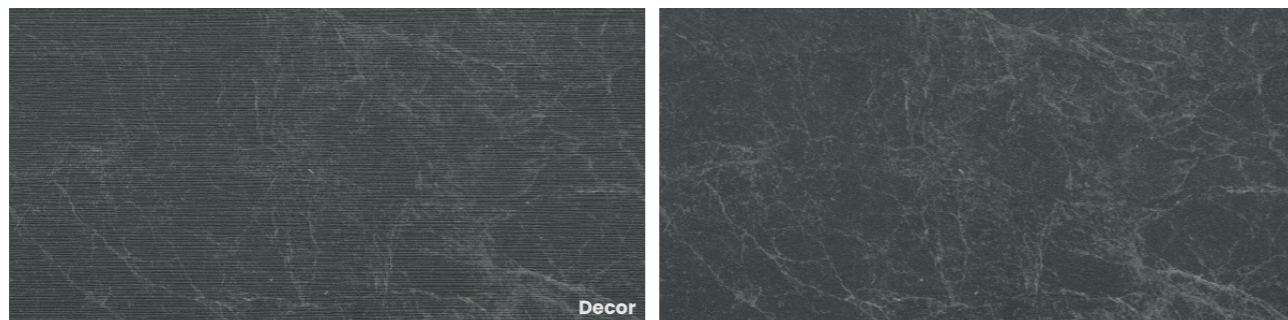

<<< Design Name
Moonstone Nero & Decor

Tap here
to get
360°