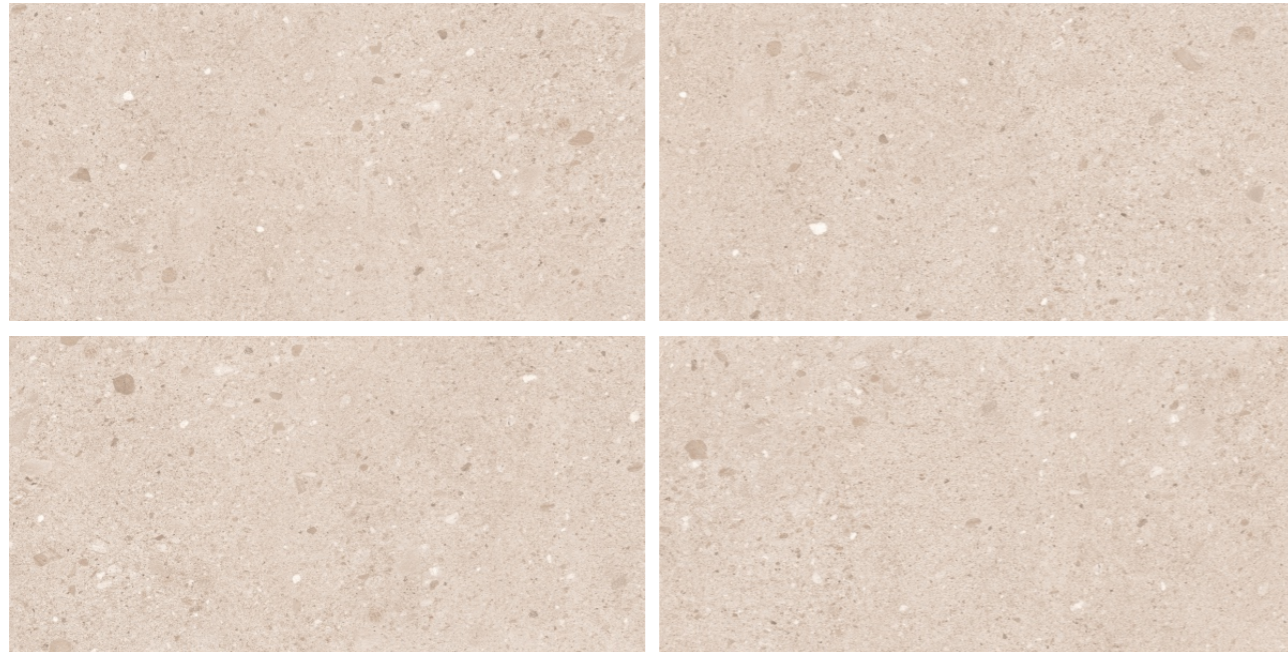

Tap here
to get
360° 

GLR + Colorbody + Punch

(600x1200mm)

BEIRZO STONE

<<<< *preview of* **Beirzo Stone Bianco**

<<< *Design Name*
Beirzo Stone Beige

06 Faces

GLR + Colorbody + Punch