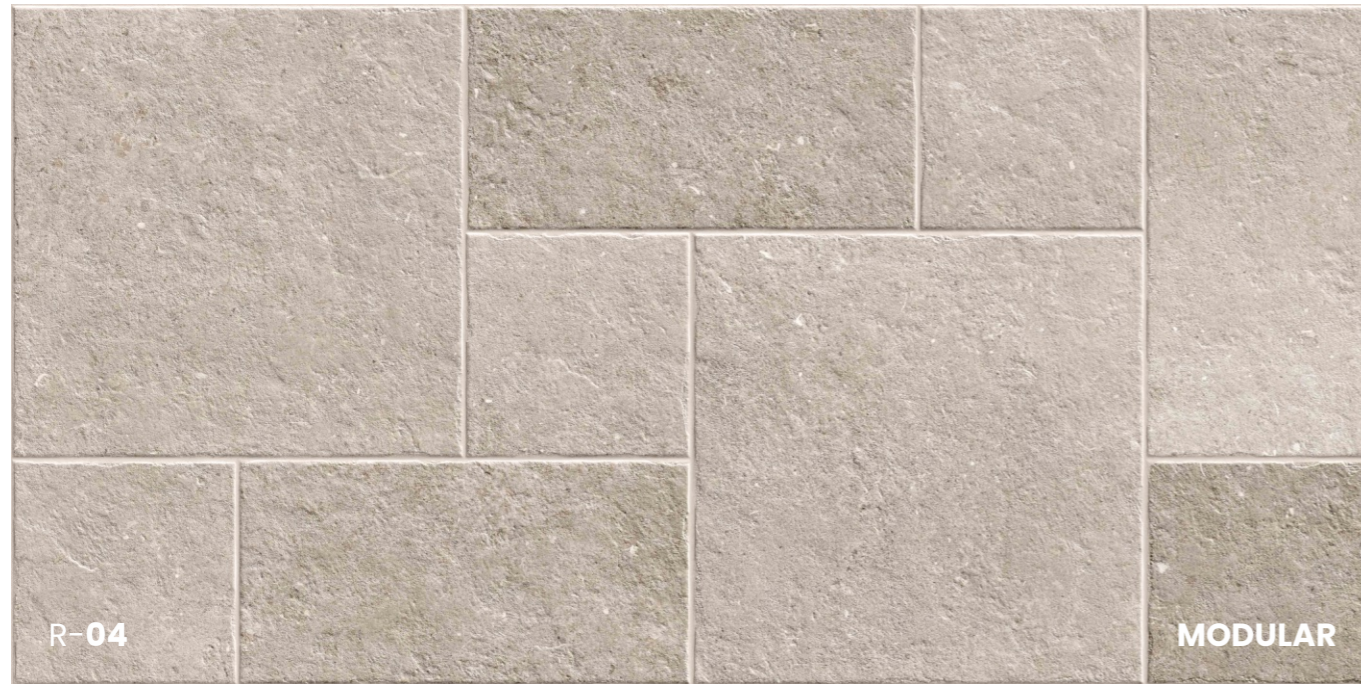

Use one. Layer two. Combine all three. Grey holds space together with quiet discipline and zero drama.