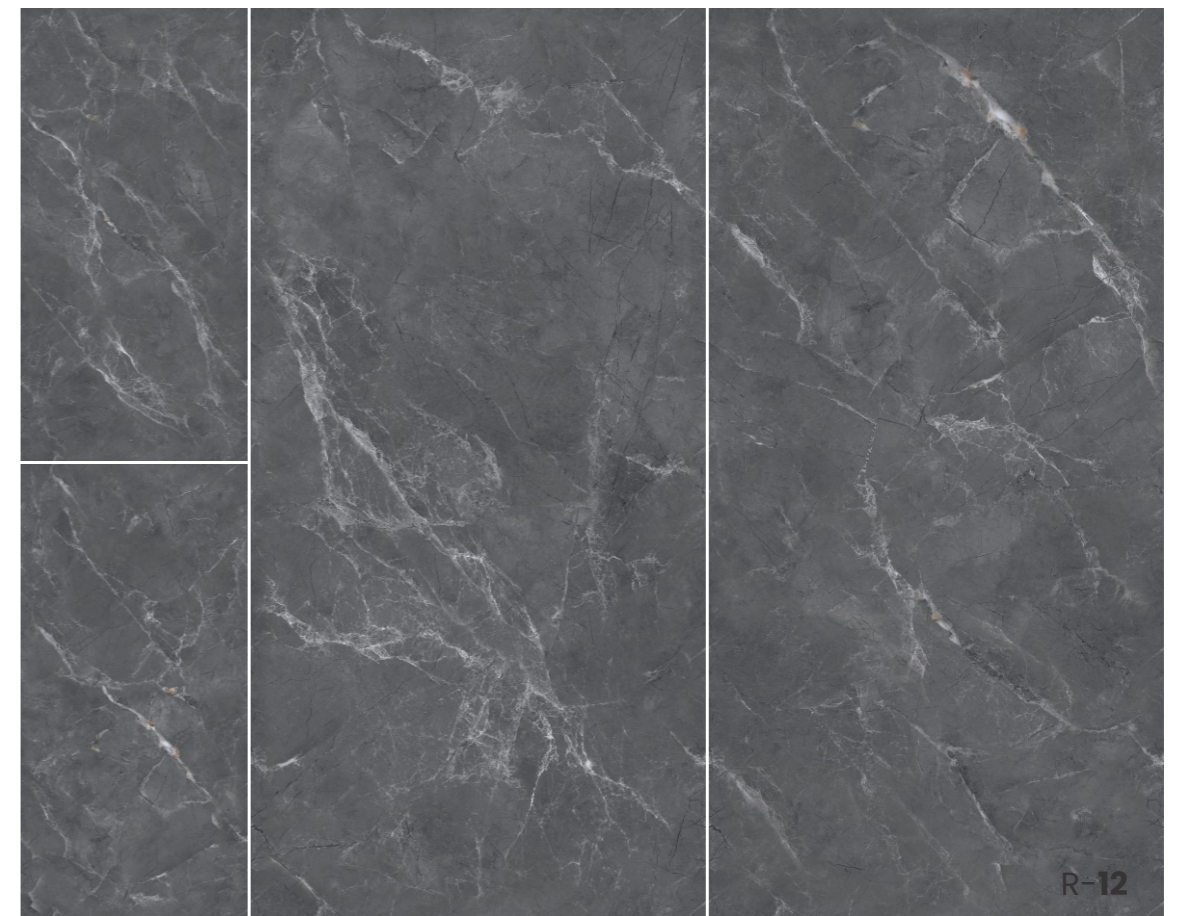

Tokyo Nero Endless

also available - 600x1200mm - Glossy
1200x1800mm - Glossy