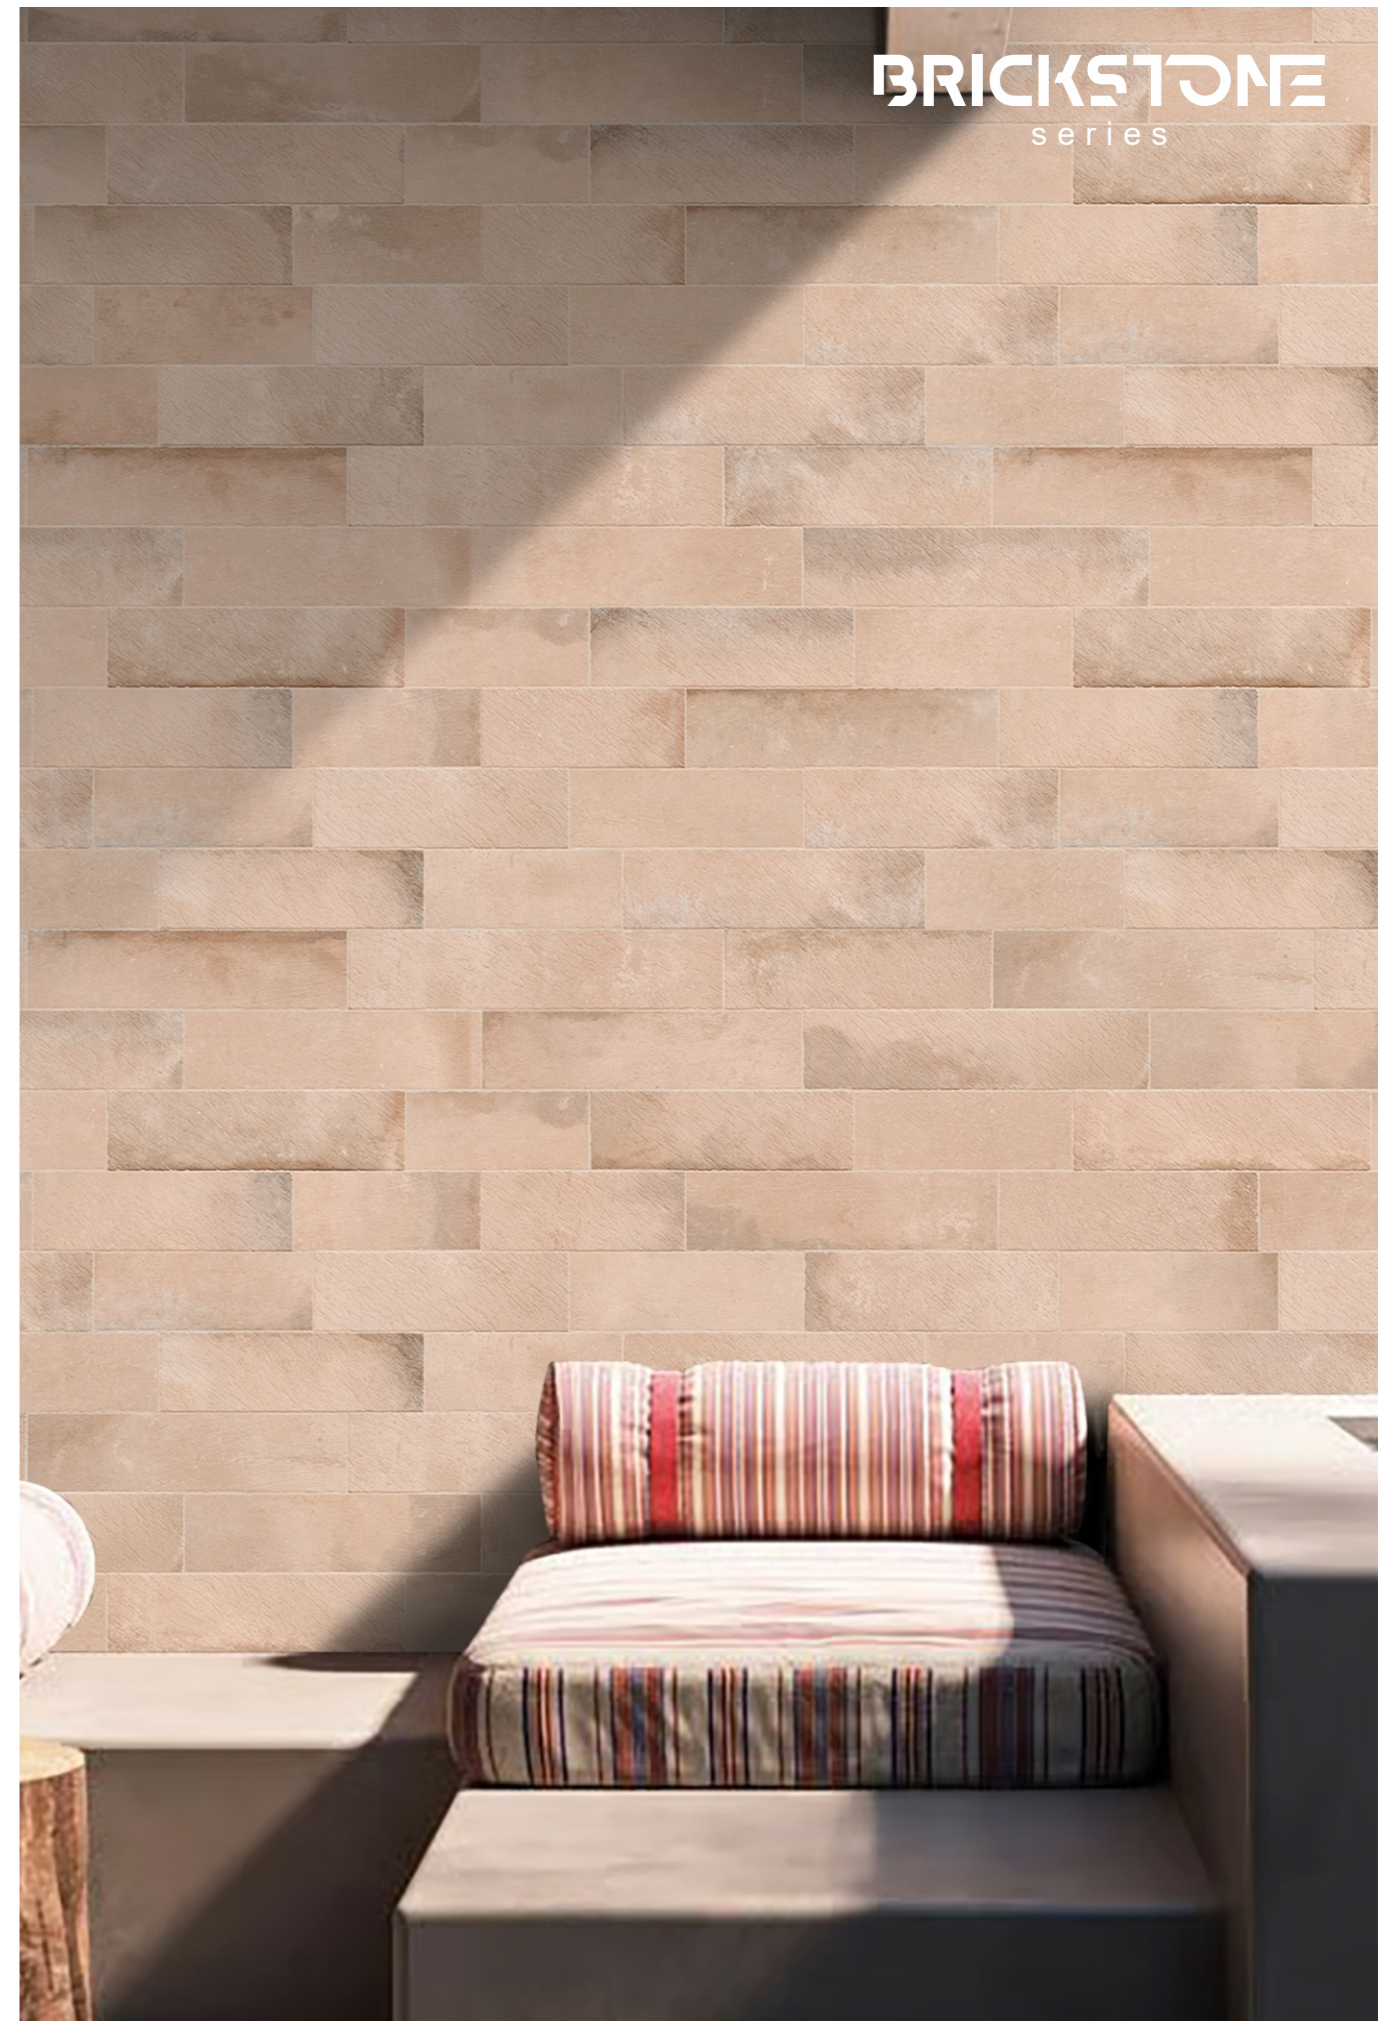

BRICKSTONE SAGE

A rigid layout softened just enough
by grain and light texture. It's not
cold it's composed.

BRICKSTONE CREAM

600x1200mm > MATT + PUNCH SURFACE

BRICKSTONE CREAM

Soft geometry in warm light this layout breaks symmetry just enough to feel natural. Crema's gentle tone brings softness even to the most structured patterns.