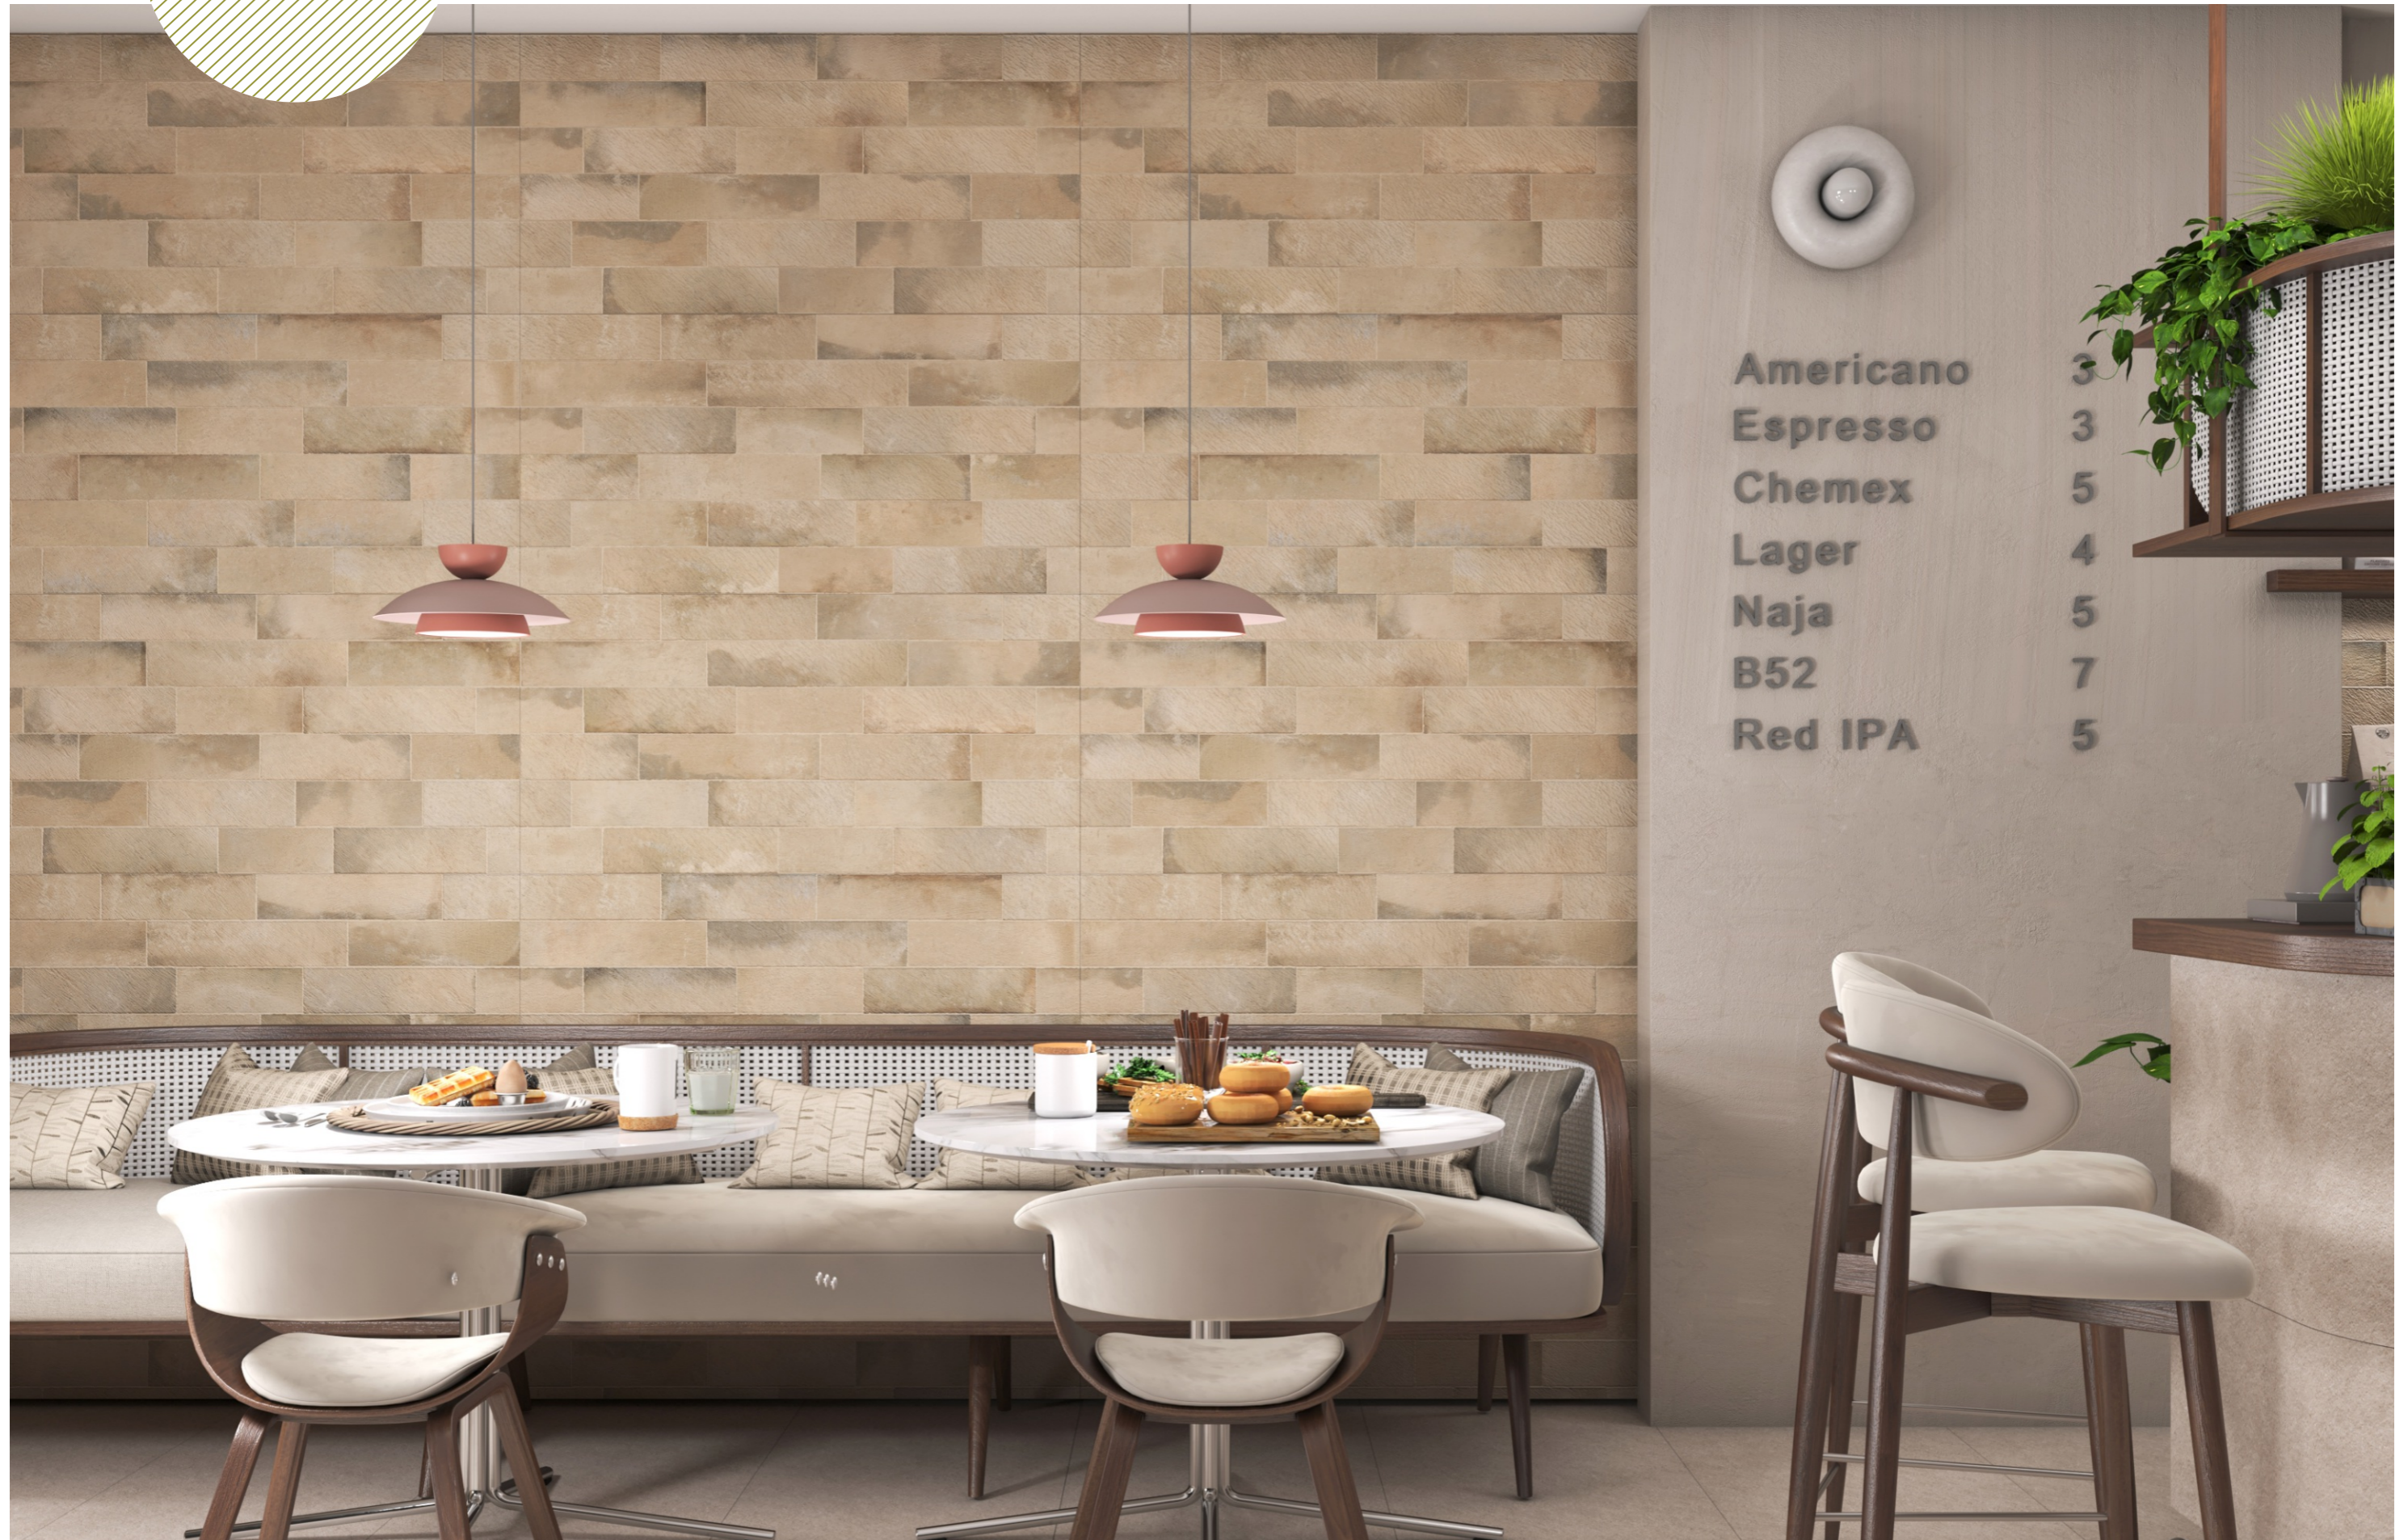

BRICKSTONE NATURAL

600x1200mm > MATT + PUNCH SURFACE