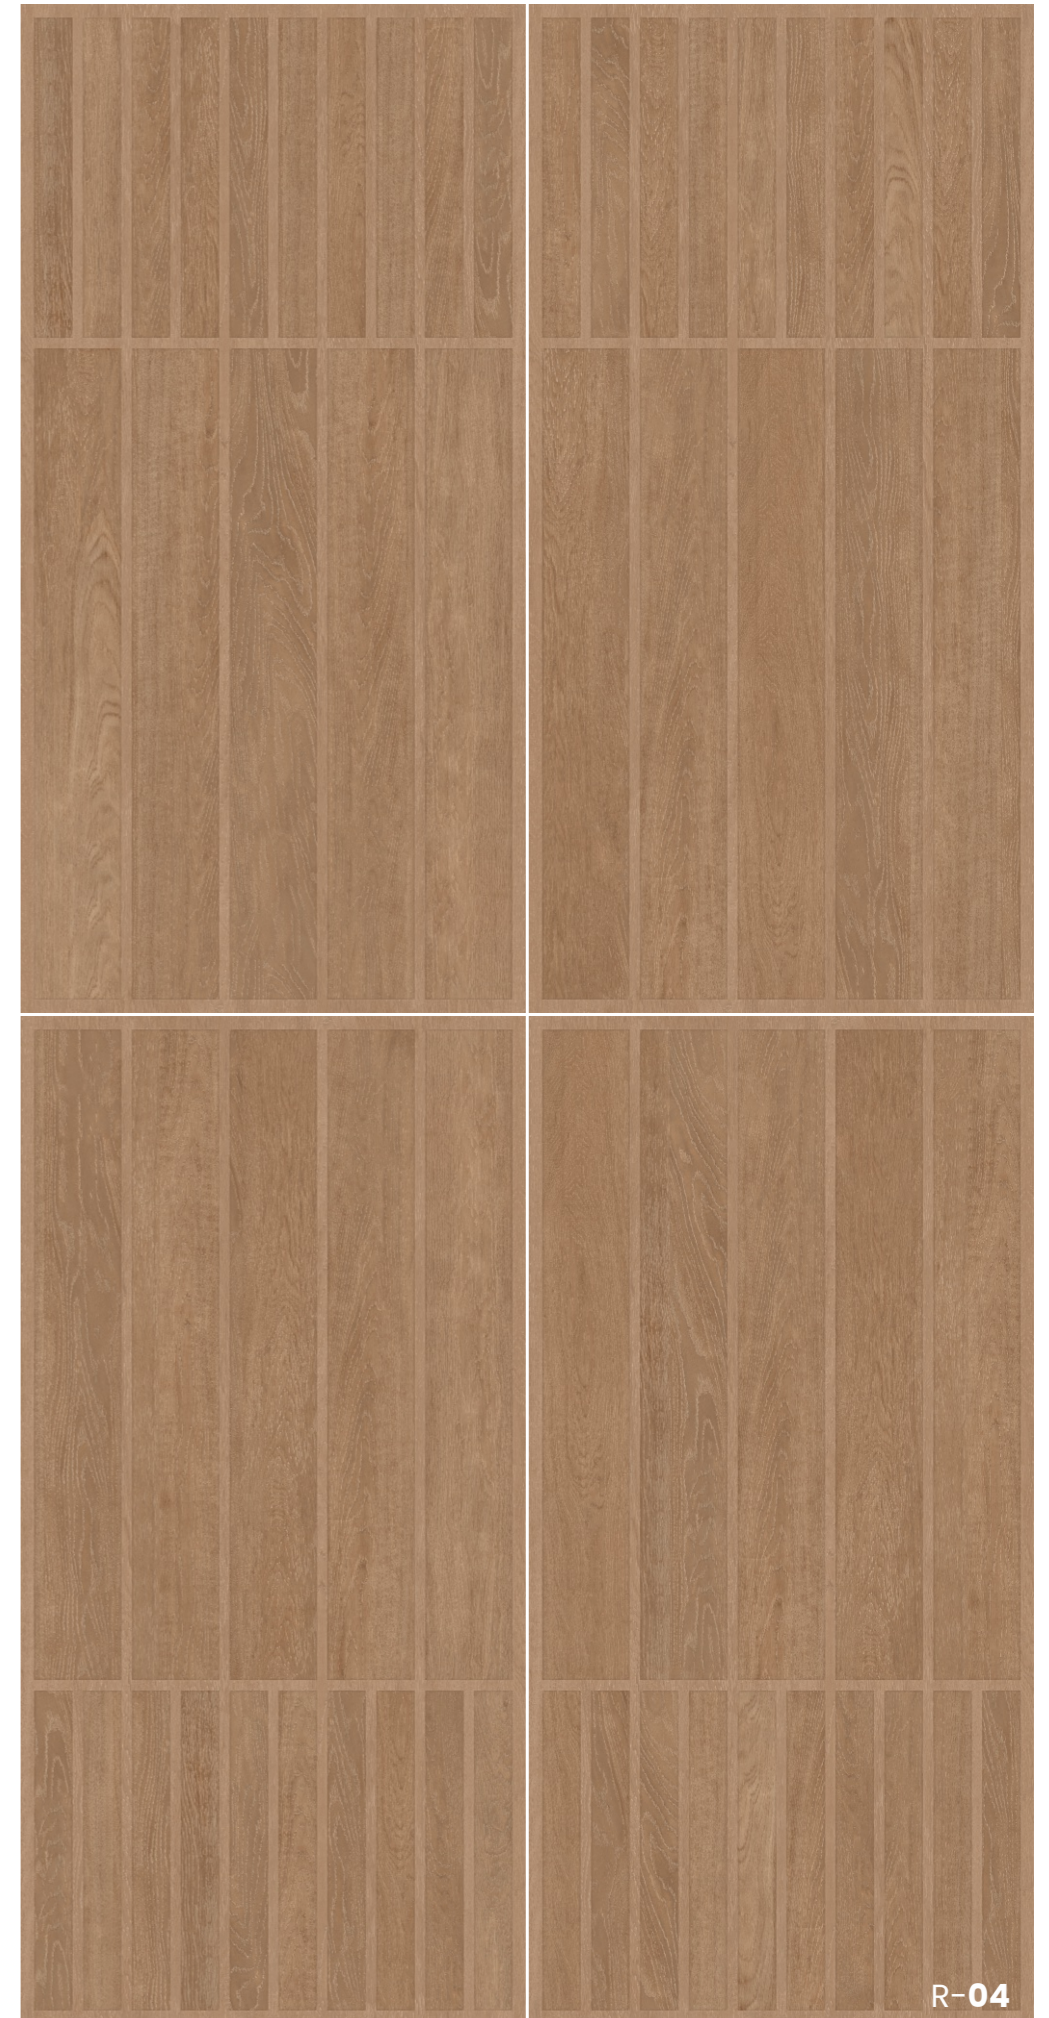

Boxed and balanced, but not rigid the kind of grid that feels human. It invites softness in structure, like linen on a stone floor.