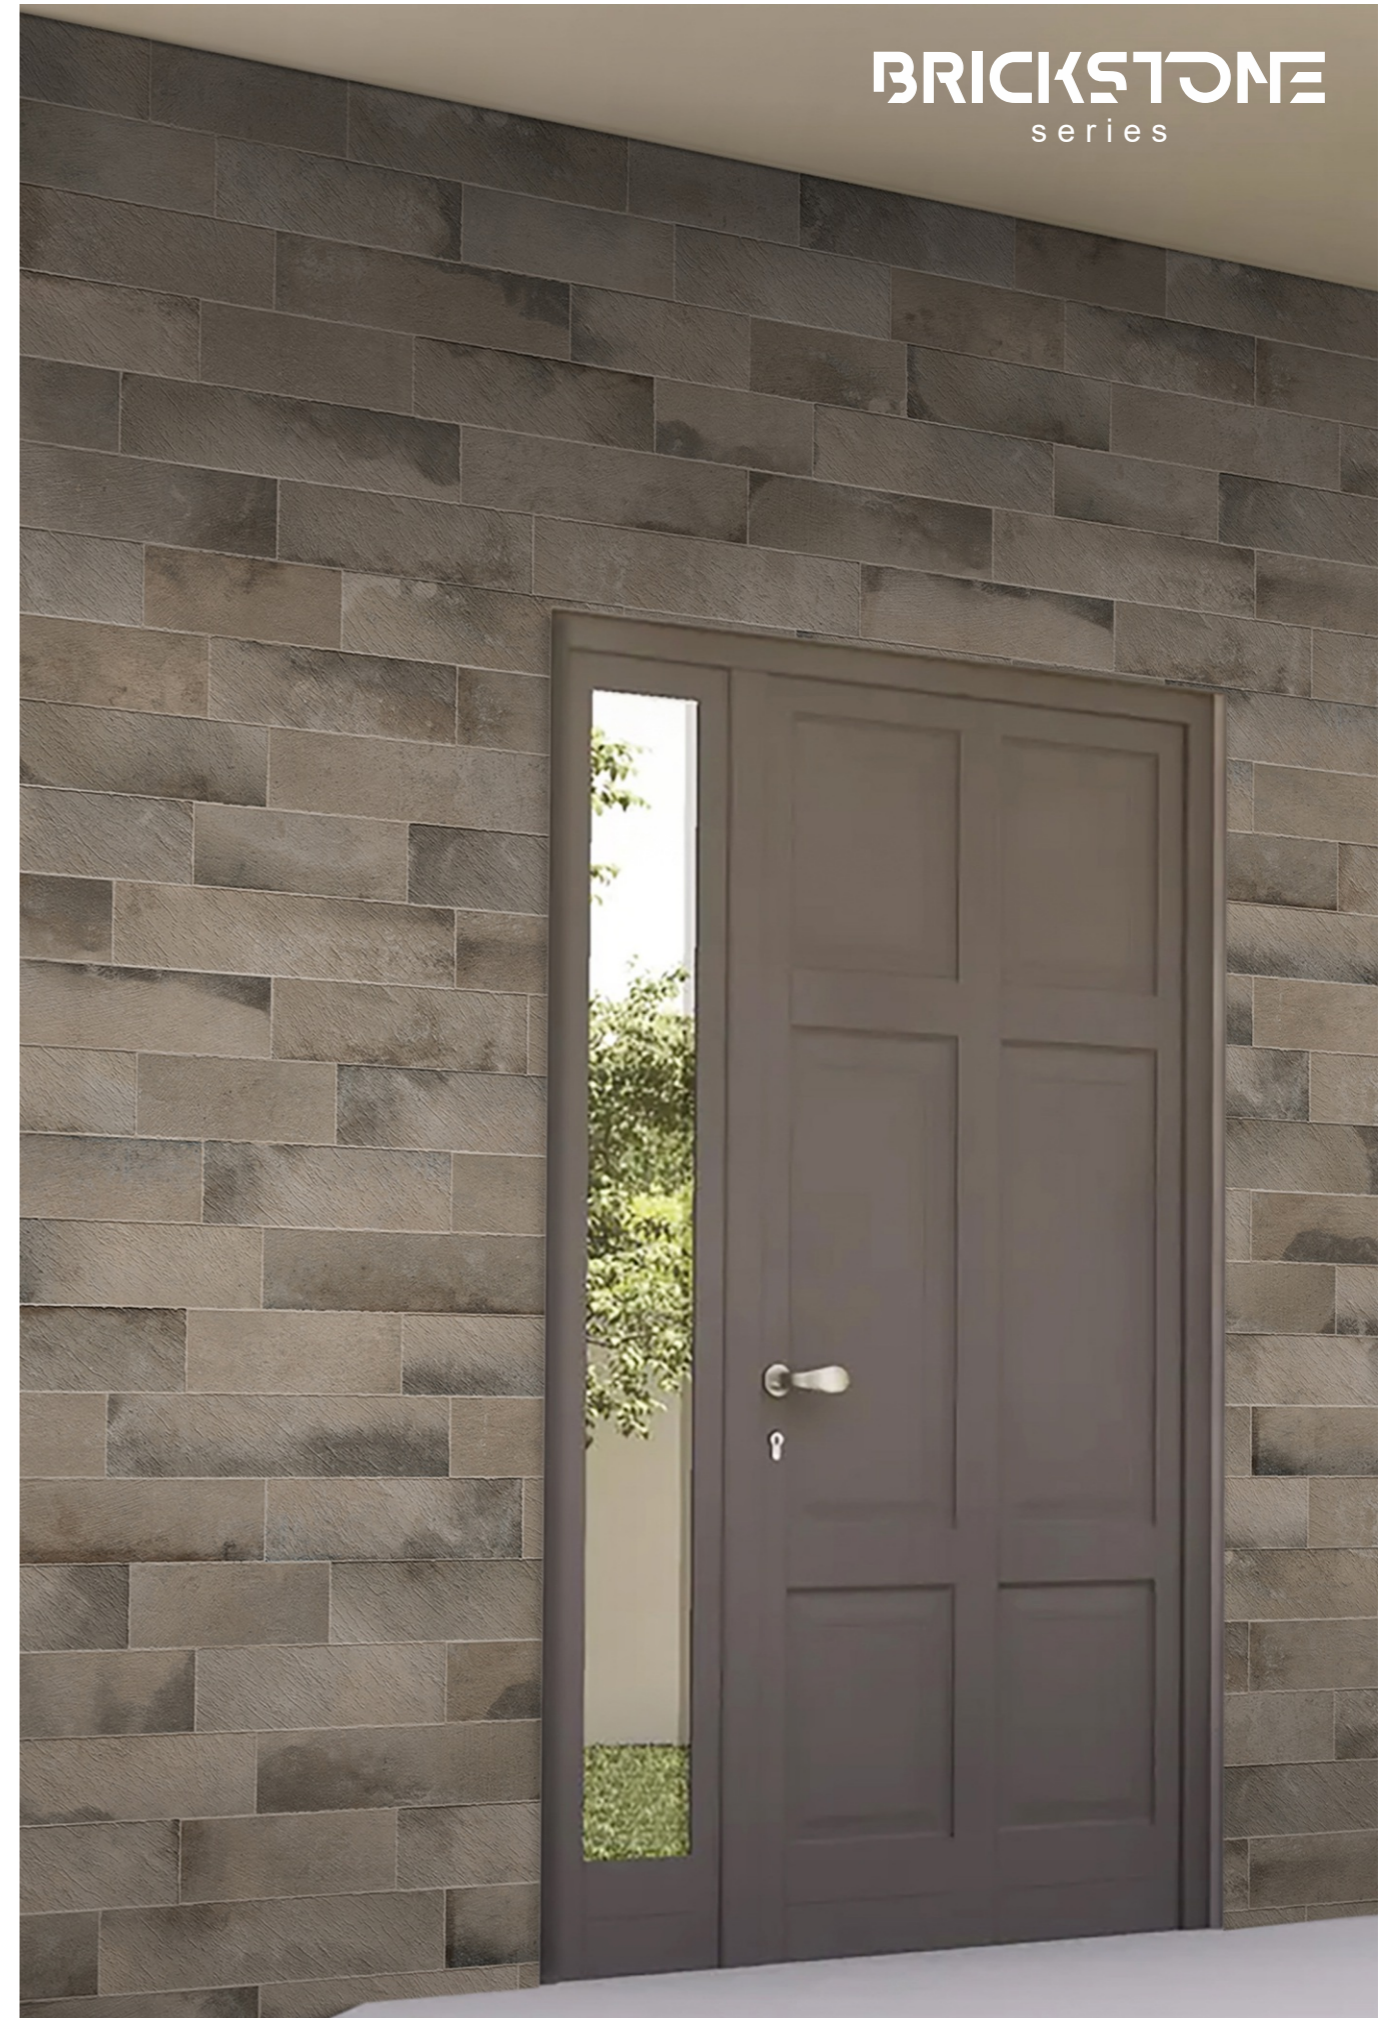

BRICKSTONE SLATE

600x1200mm > MATT + PUNCH SURFACE

BRICKSTONE SLATE

A patchwork of cuts that feels like it's been there forever.
Ideal for spaces that want to feel worn in, not dressed up.

BRICKSTONE NATURAL