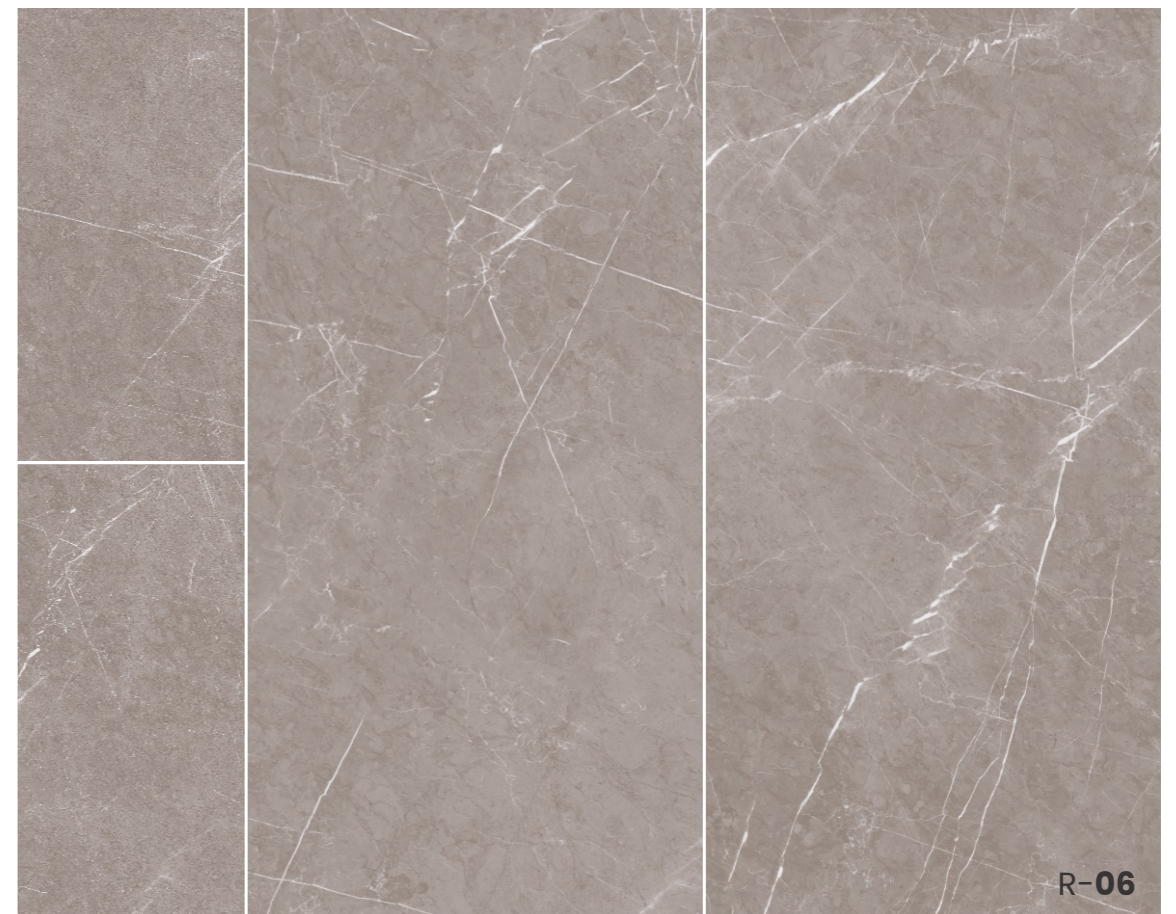

-Preview of
Pietra Bianco

PIETRA GRIGIO

PIETRA TAUPE

Pietra Grigio

also available - 600x1200mm - Glossy
1200x1800mm - Carving

R-06

Pietra Taupe

also available - 600x1200mm - Glossy