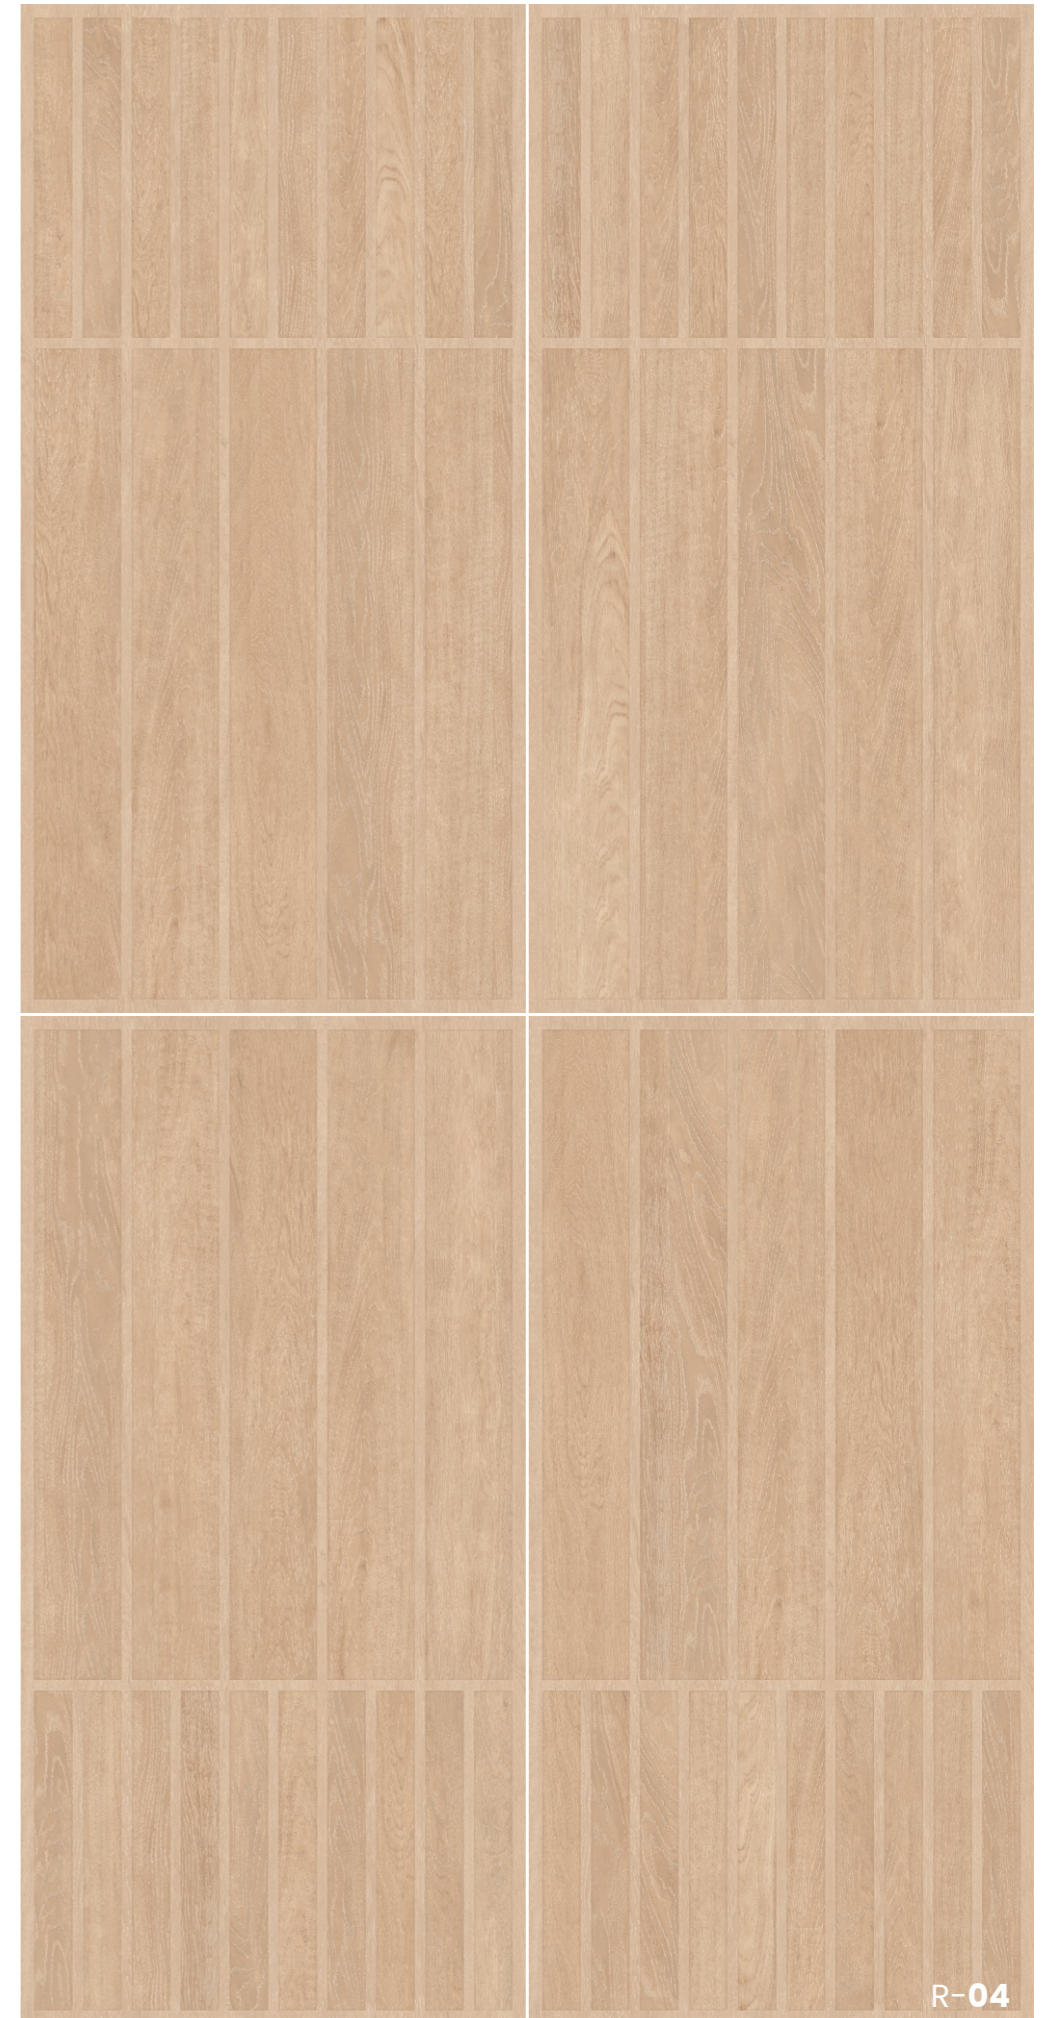

WOODLOCK OAK

Boxed and balanced, but not rigid the kind of grid that feels human. It invites softness in structure, like linen on a stone floor.

WOODLOCK WHITE

Cut like cast concrete, laid with intention this modular grey is all structure. Ideal for zoning space without changing tone.