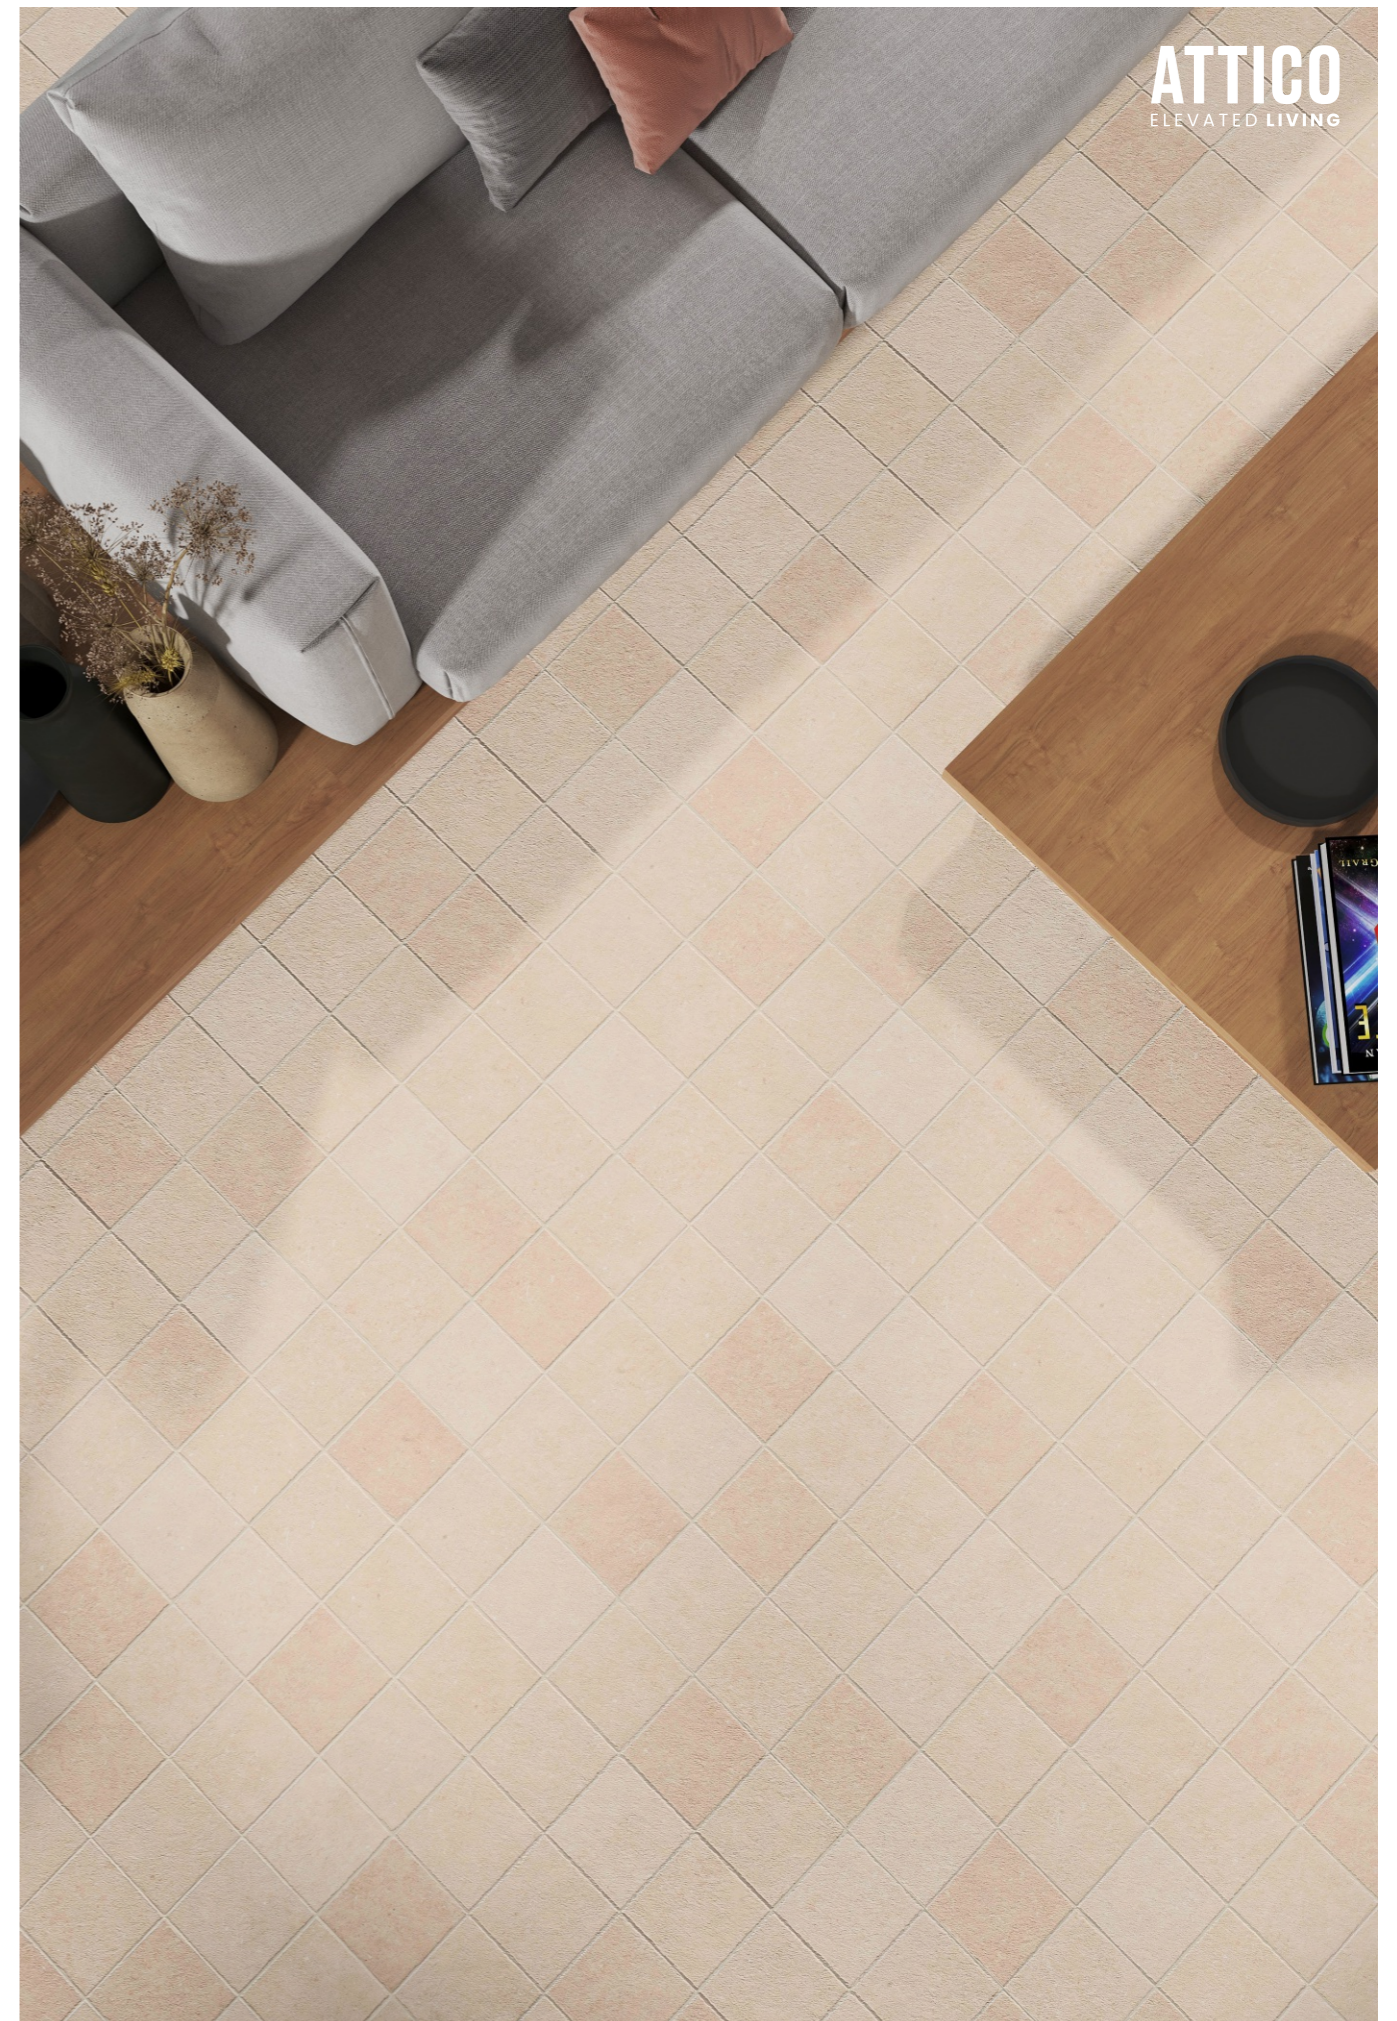

ATTICO SENAPE Square

600x1200mm > MATT + PUNCH SURFACE

ATTICO SENAPE

Square

A calm, consistent grid that fades into the background. It's not here to shout. It's here to soften everything else.

Use it big. Use it small. Use it on every wall.
Crema works like light wherever it falls, it lifts the room.