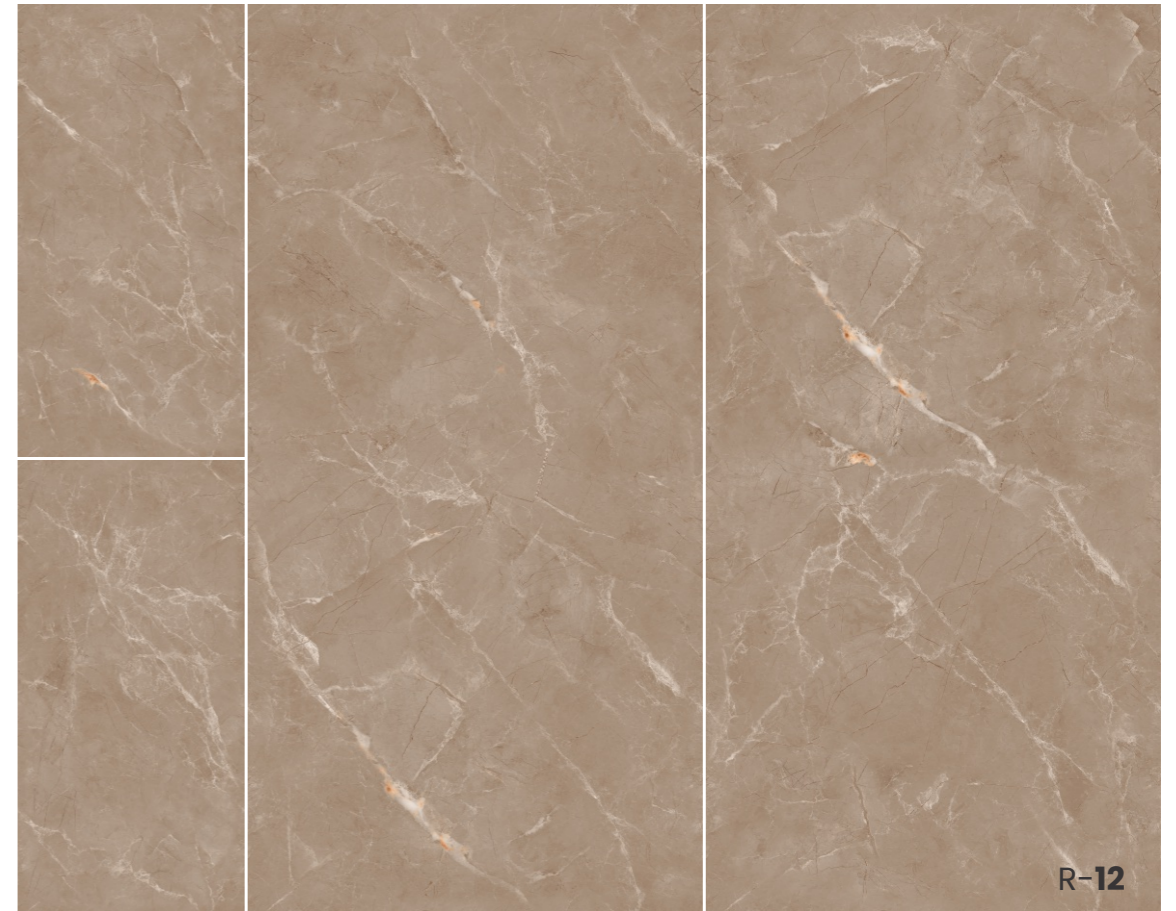

Tokyo Grey Endless

also available - 600x1200mm - Glossy
800x1600mm - Glossy
1200x1800mm - Glossy

R-12

SPARK

-Preview of
Tokyo Beige Endless

TOKYO TAUPE ENDLESS

TOKYO NERO ENDLESS

Tokyo Taupe Endless