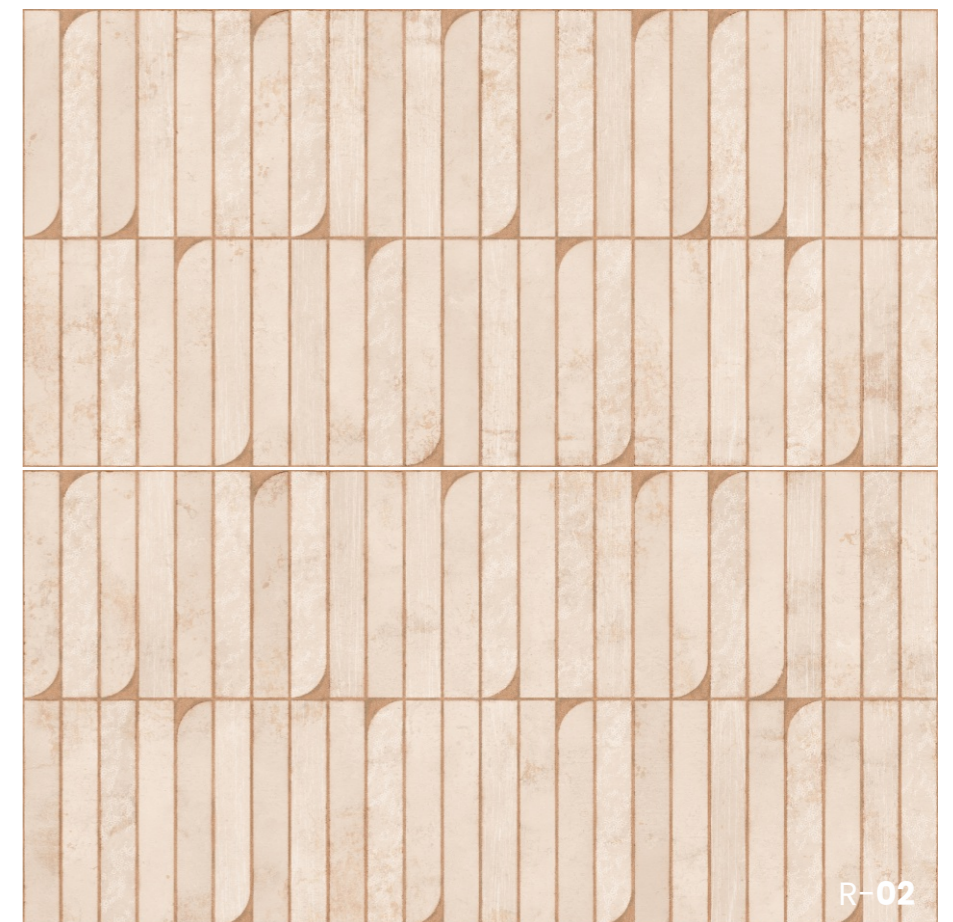

VISTARA BEIGE

VISTARA BEIGE DECOR

A quiet rhythm of lines that doesn't try too hard.
It holds the space gently, like a pattern you notice
only when you slow down.