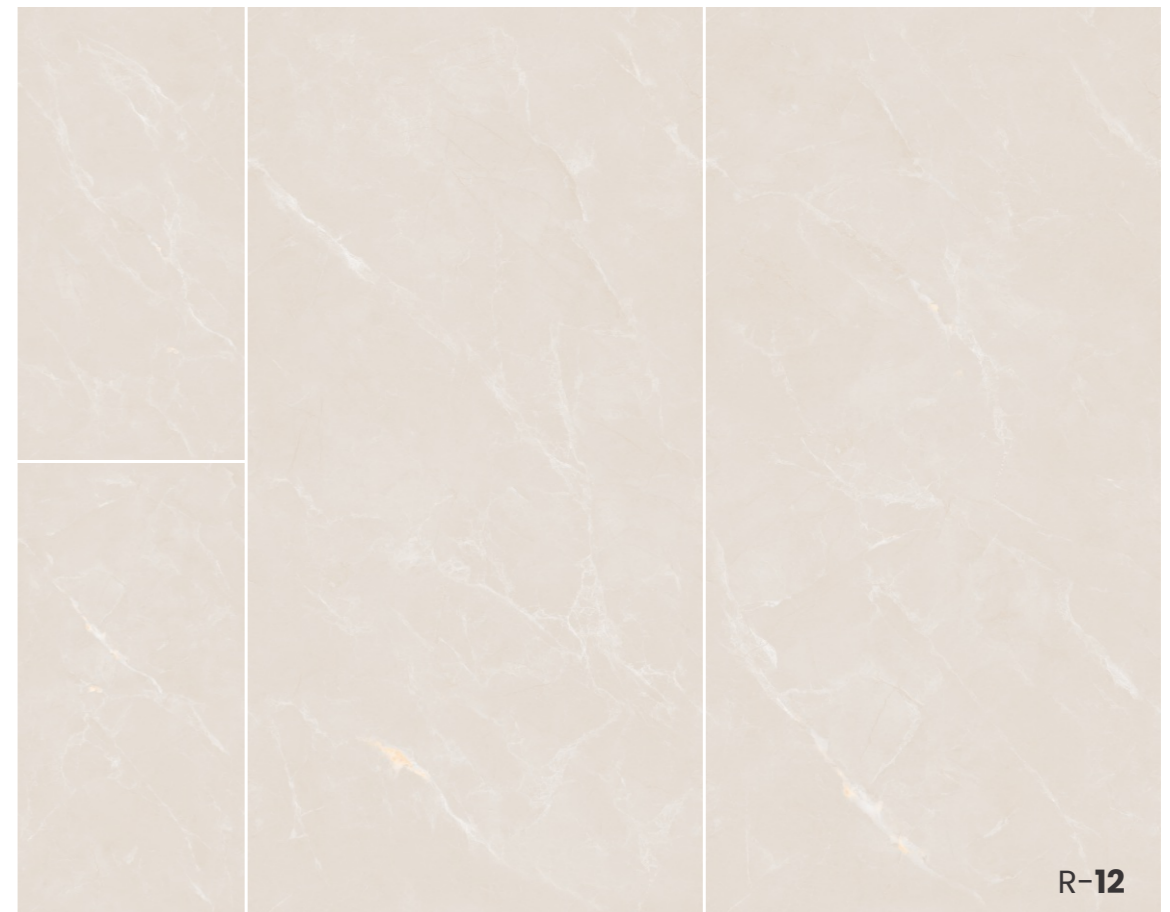

R-06

SPARK

-Preview of
Pietra Grigio

TOKYO BEIGE ENDLESS

TOKYO GREY ENDLESS

Tokyo Beige Endless

also available - 600x1200mm - Glossy
800x1600mm - Glossy | DG CV Matt
1200x1800mm - Carving | Glossy

R-12