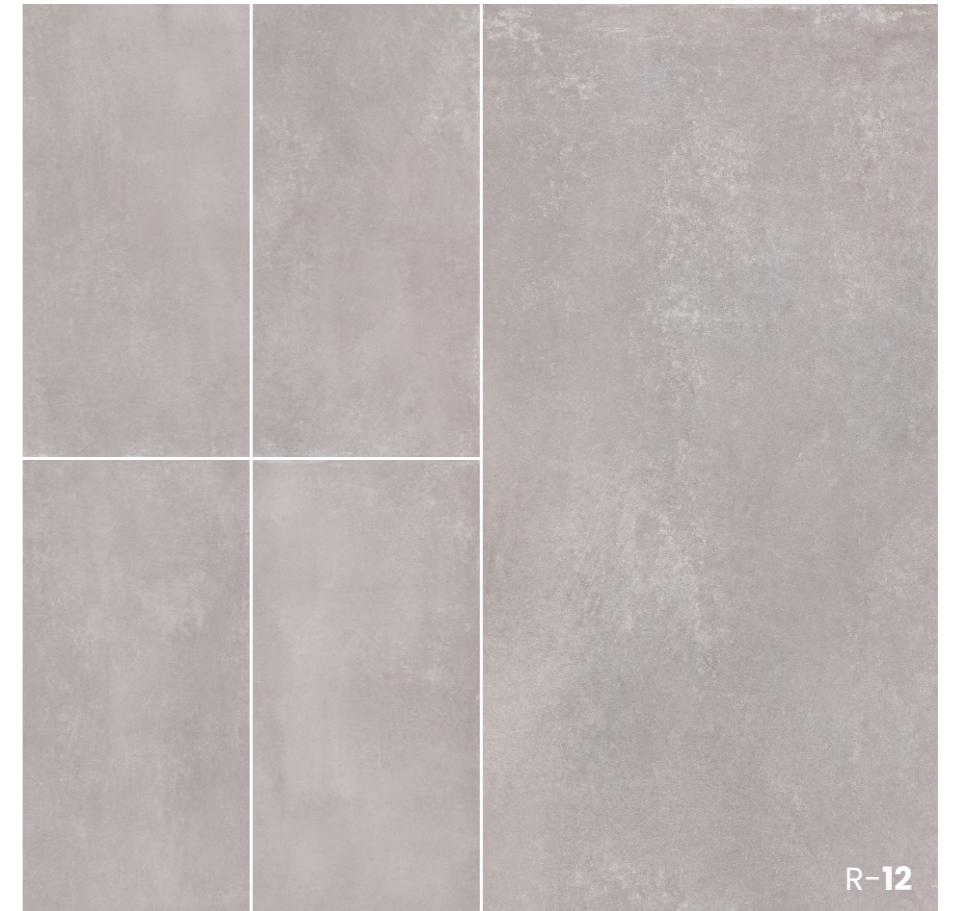

RIVIERA GREY

RIVIERA GREY DECOR

A surface that plays with balance and imbalance at once.
Designed to feel human, not mechanical.