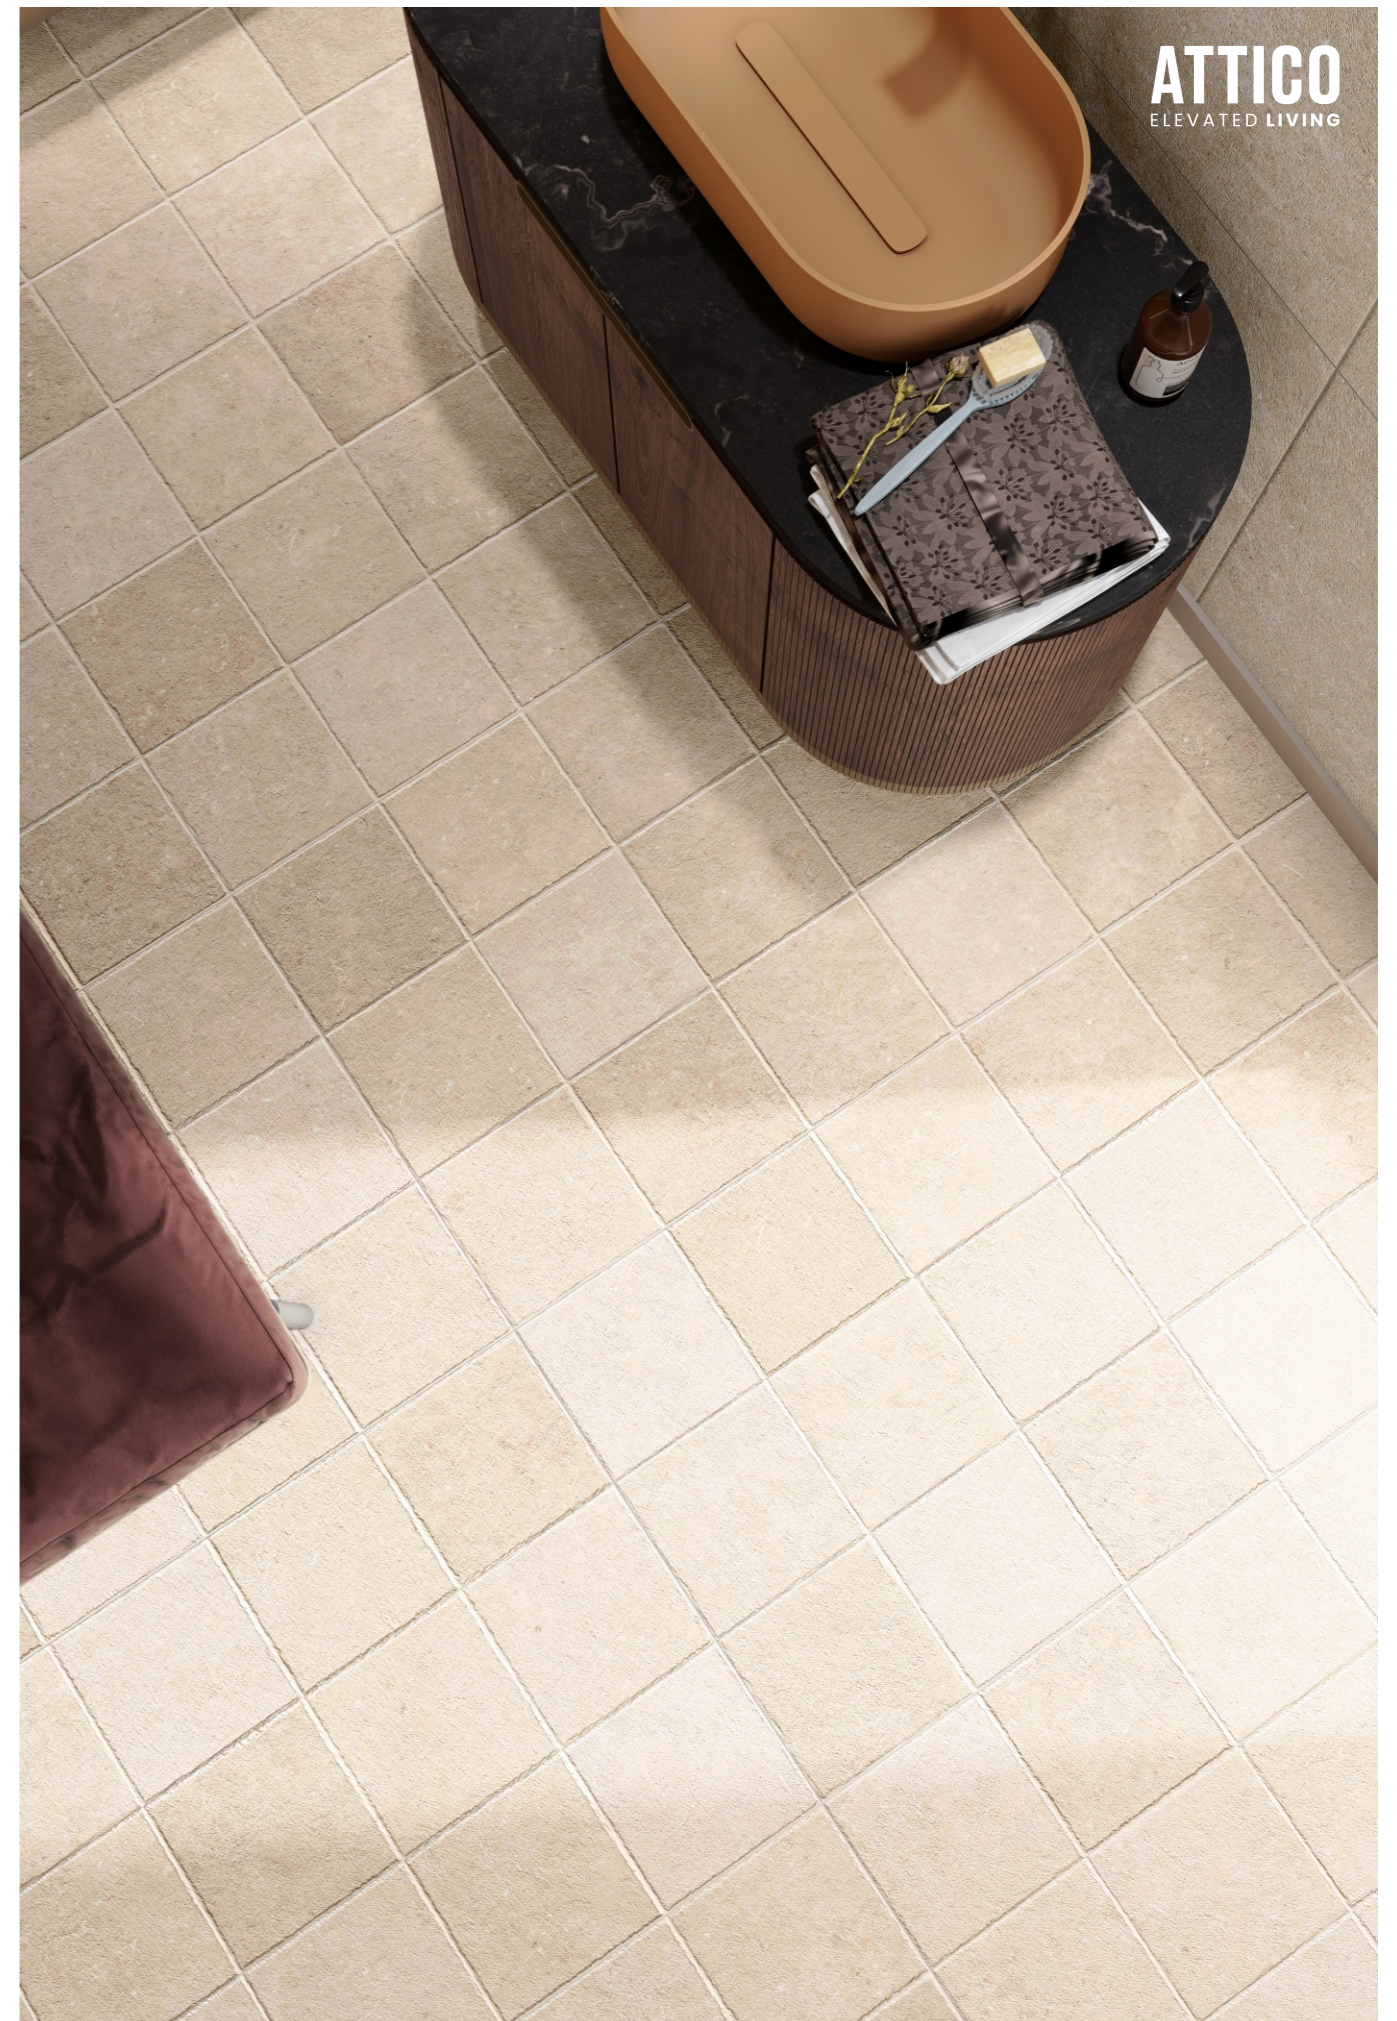

600x1200mm > MATT + PUNCH SURFACE

ATTICO TAN

Square

Boxed and balanced, but not rigid the kind of grid that feels human. It invites softness in structure, like linen on a stone floor.

Three formats. One tone. Endless ways to warm up a space.
 Beige doesn't compete it cushions everything around it.