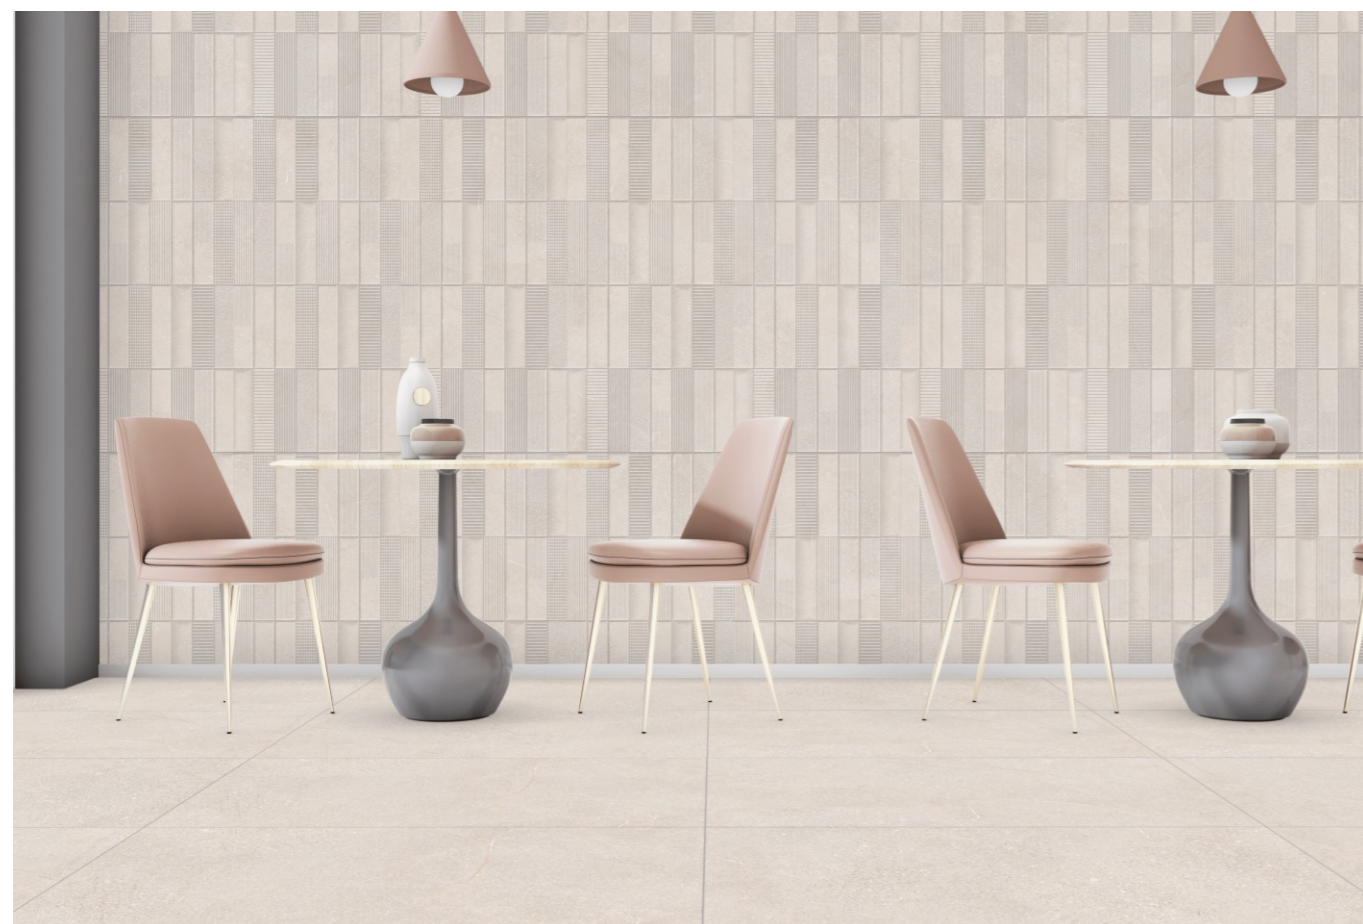

CRISTAN STONE CREMA CRISTAN STONE CREMA DECOR

Controlled variation that adds life to repetition.
A pattern that evolves as you look closer.