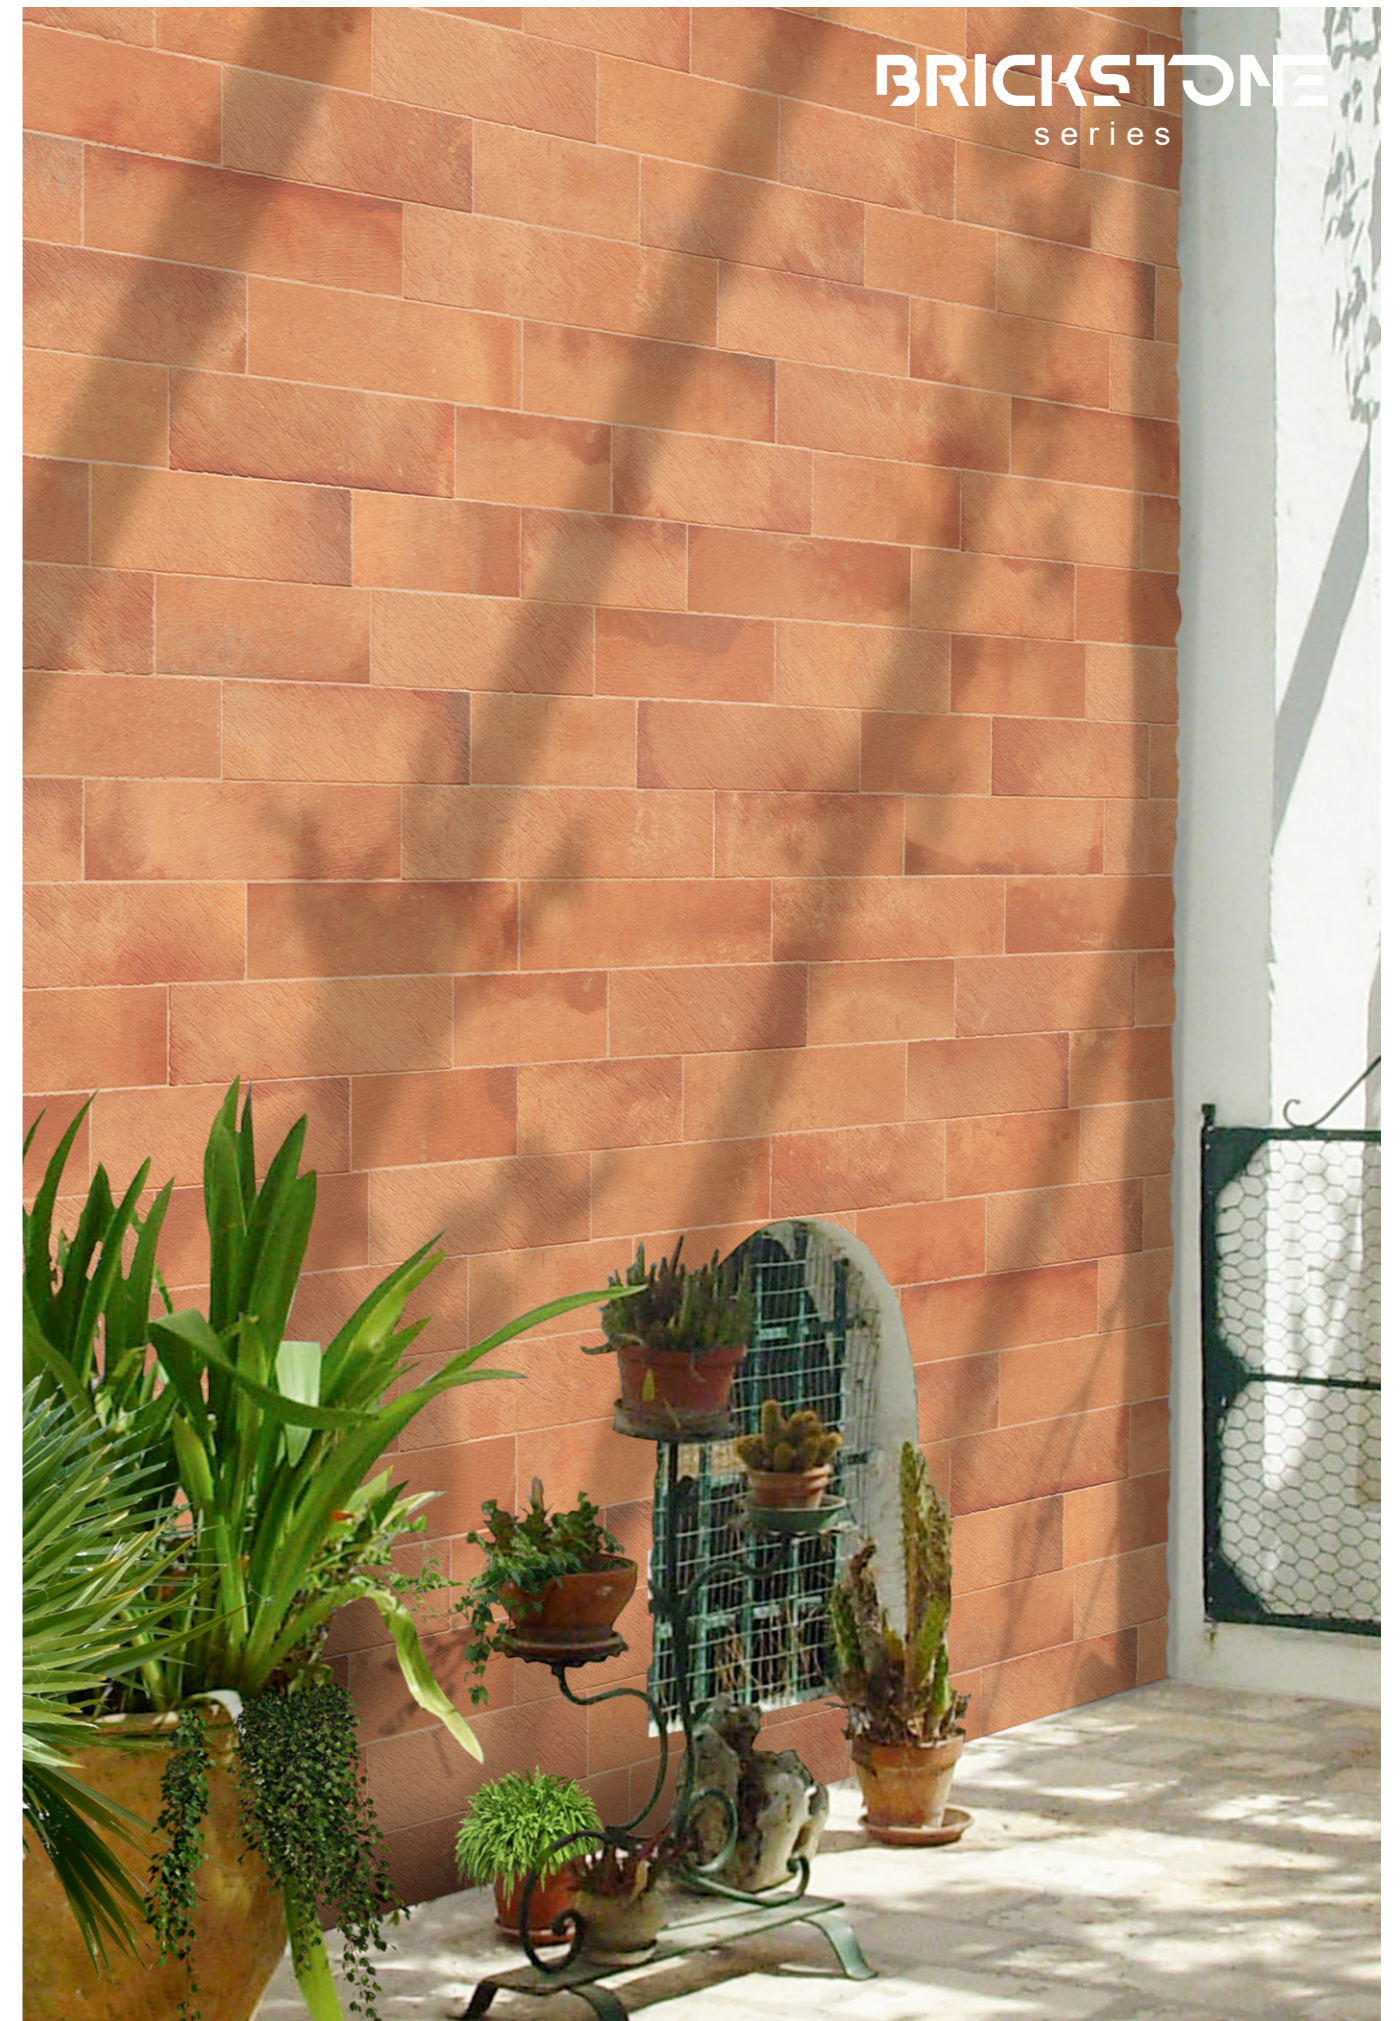

BRICKSTONE TERRACOTTA

Cut like cast concrete, laid with intention this modular grey is all structure. Ideal for zoning space without changing tone.