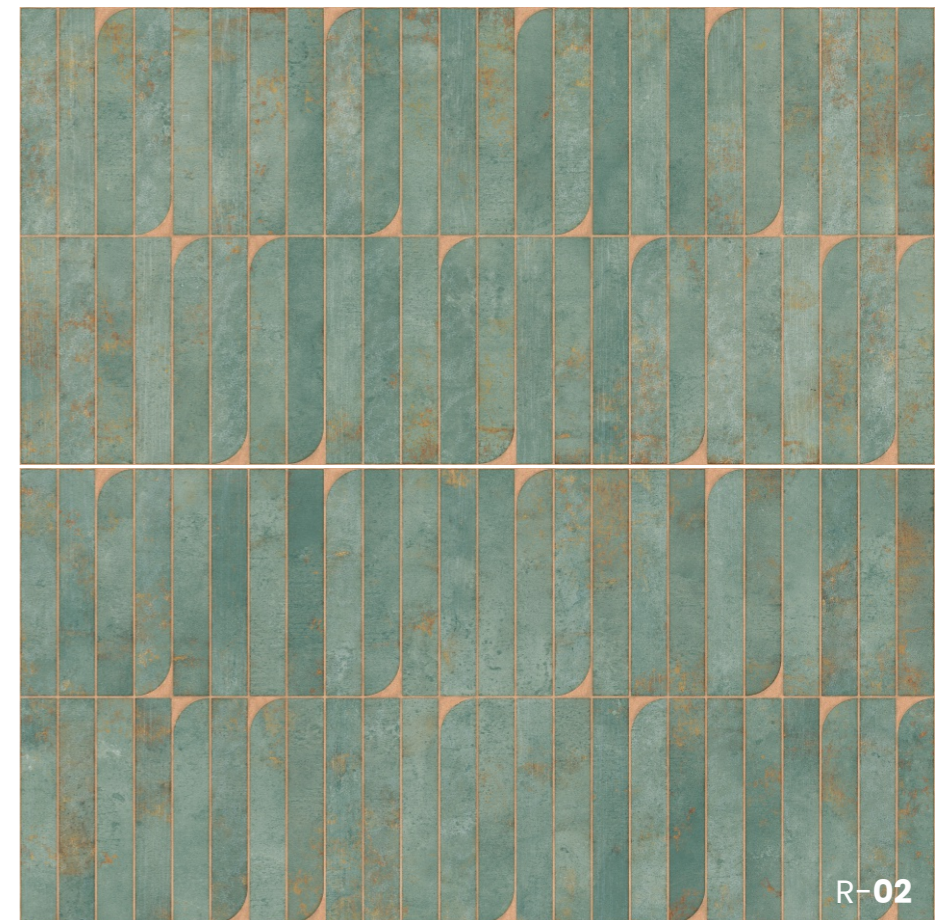

VISTARA GREEN VISTARA GREEN DECOR

A layered layout that builds depth without clutter.
Calm on the surface, thoughtful underneath.