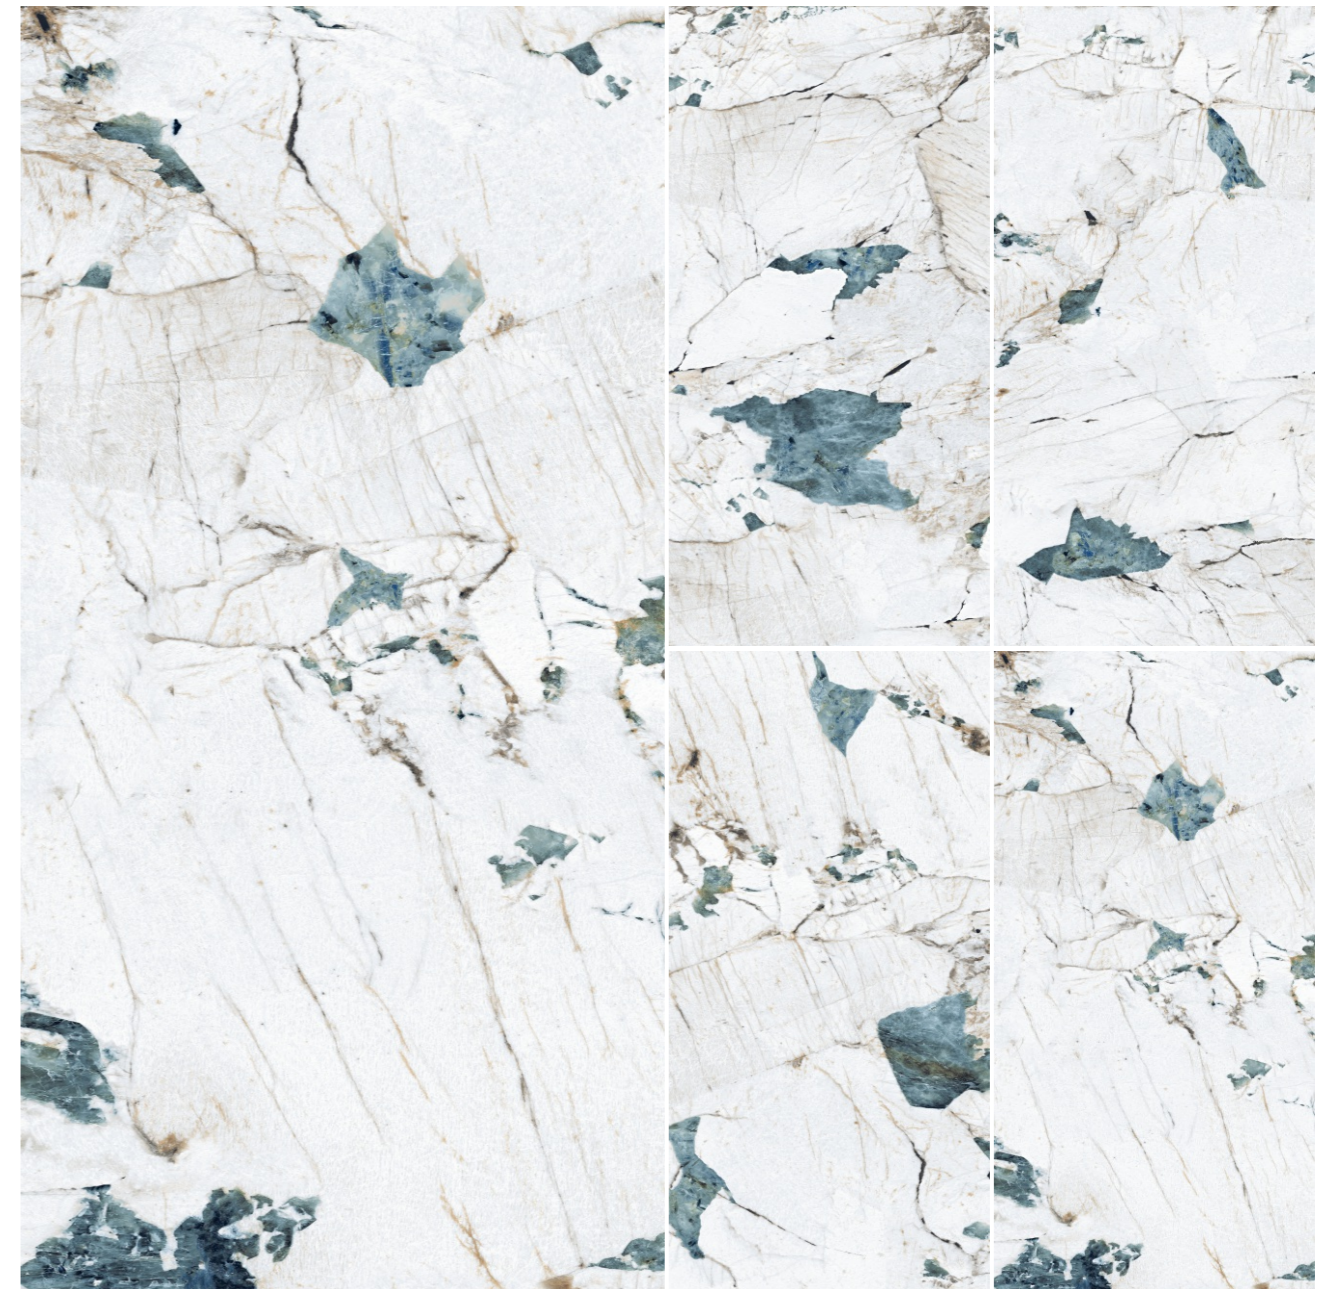

Kenya Gold Endless

also available - 600x1200mm - Glossy
1200x1800mm - Super White

SPARK

-Preview of
Kenya Gold Endless

CRACKSTONE AQUA

also available - 600x1200mm - High Glossy | Lapato+Carving

KRONE STONE WHITE *KRONE STONE BIANCO*