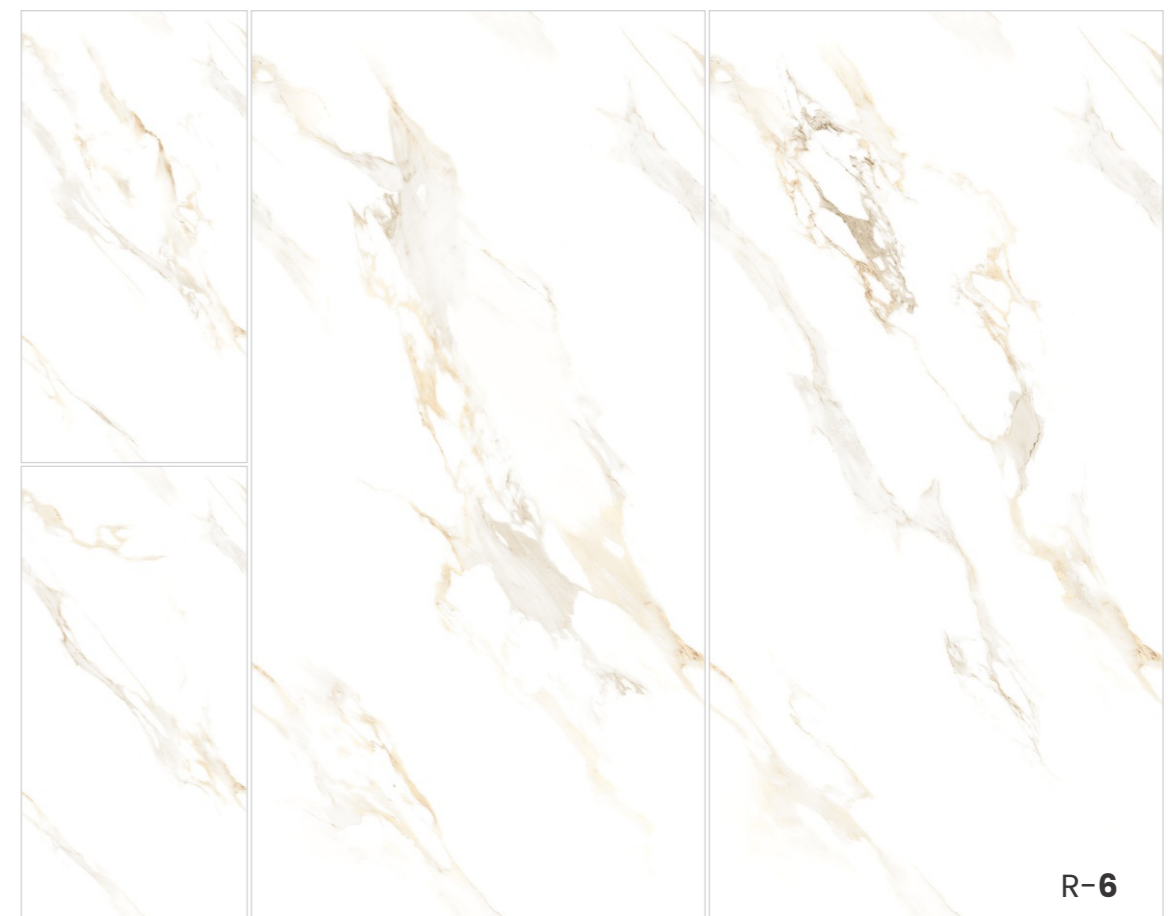

Freckle Grey

also available - 600x1200mm - Glossy | Glossy+Carving

KENYA GREY ENDLESS

KENYA GOLD ENDLESS

R-6

Kenya Grey Endless

also available - 600x1200mm - Glossy
1200x1800mm - Super White

R-6