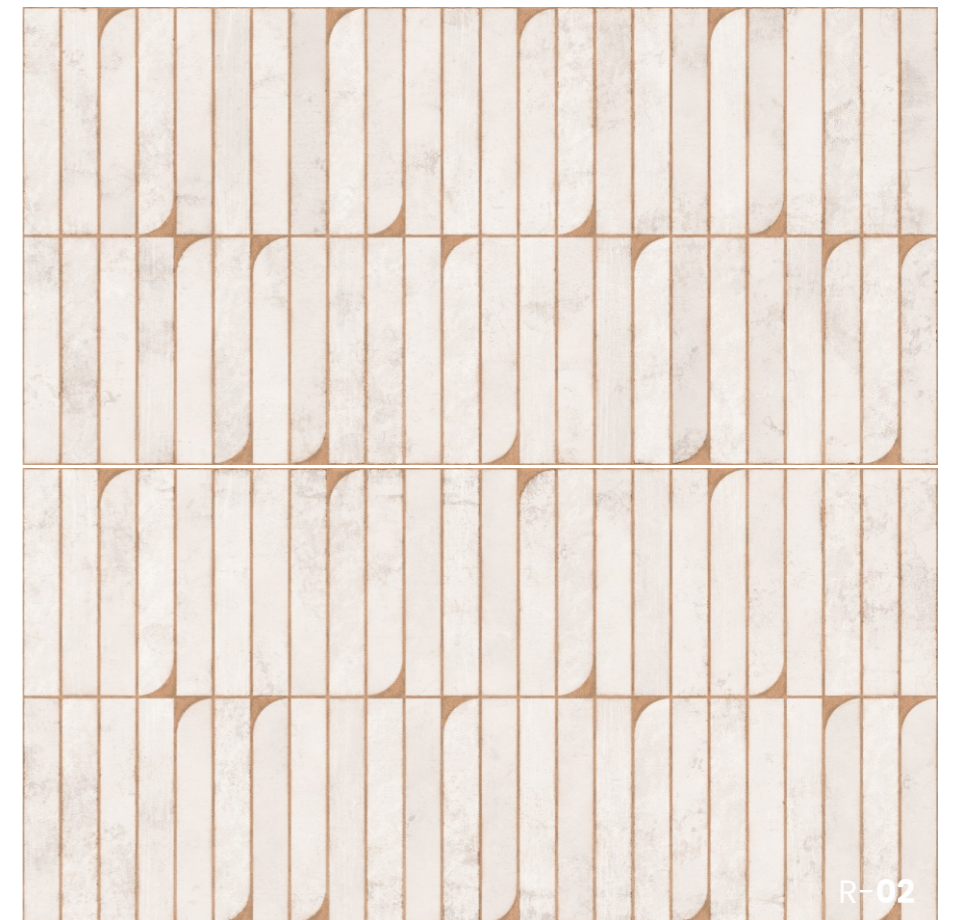

VISTARA BLANCO VISTARA BLANCO DECOR

Geometry softened by light this pattern plays with order, but never feels strict. It's design with a human touch.