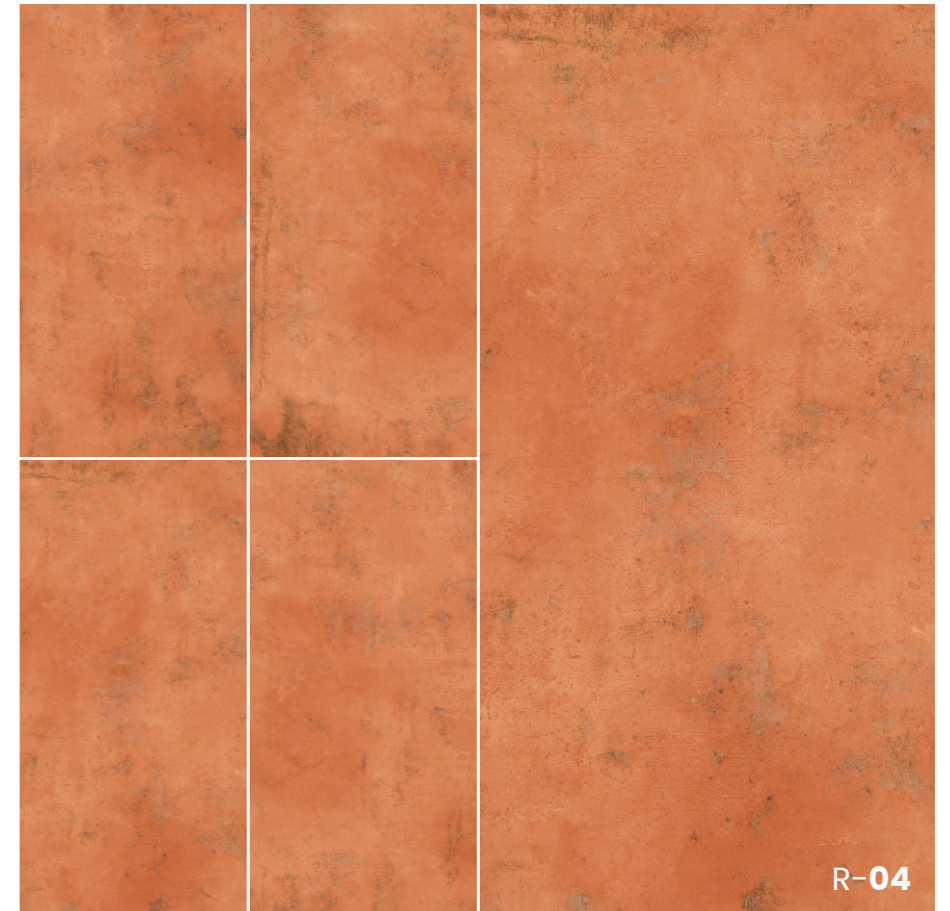

VISTARA TERRACOTTA

VISTARA TERRACOTTA DECOR

A grounded composition that feels timeless. It sits comfortably between modern clarity and lived-in softness.