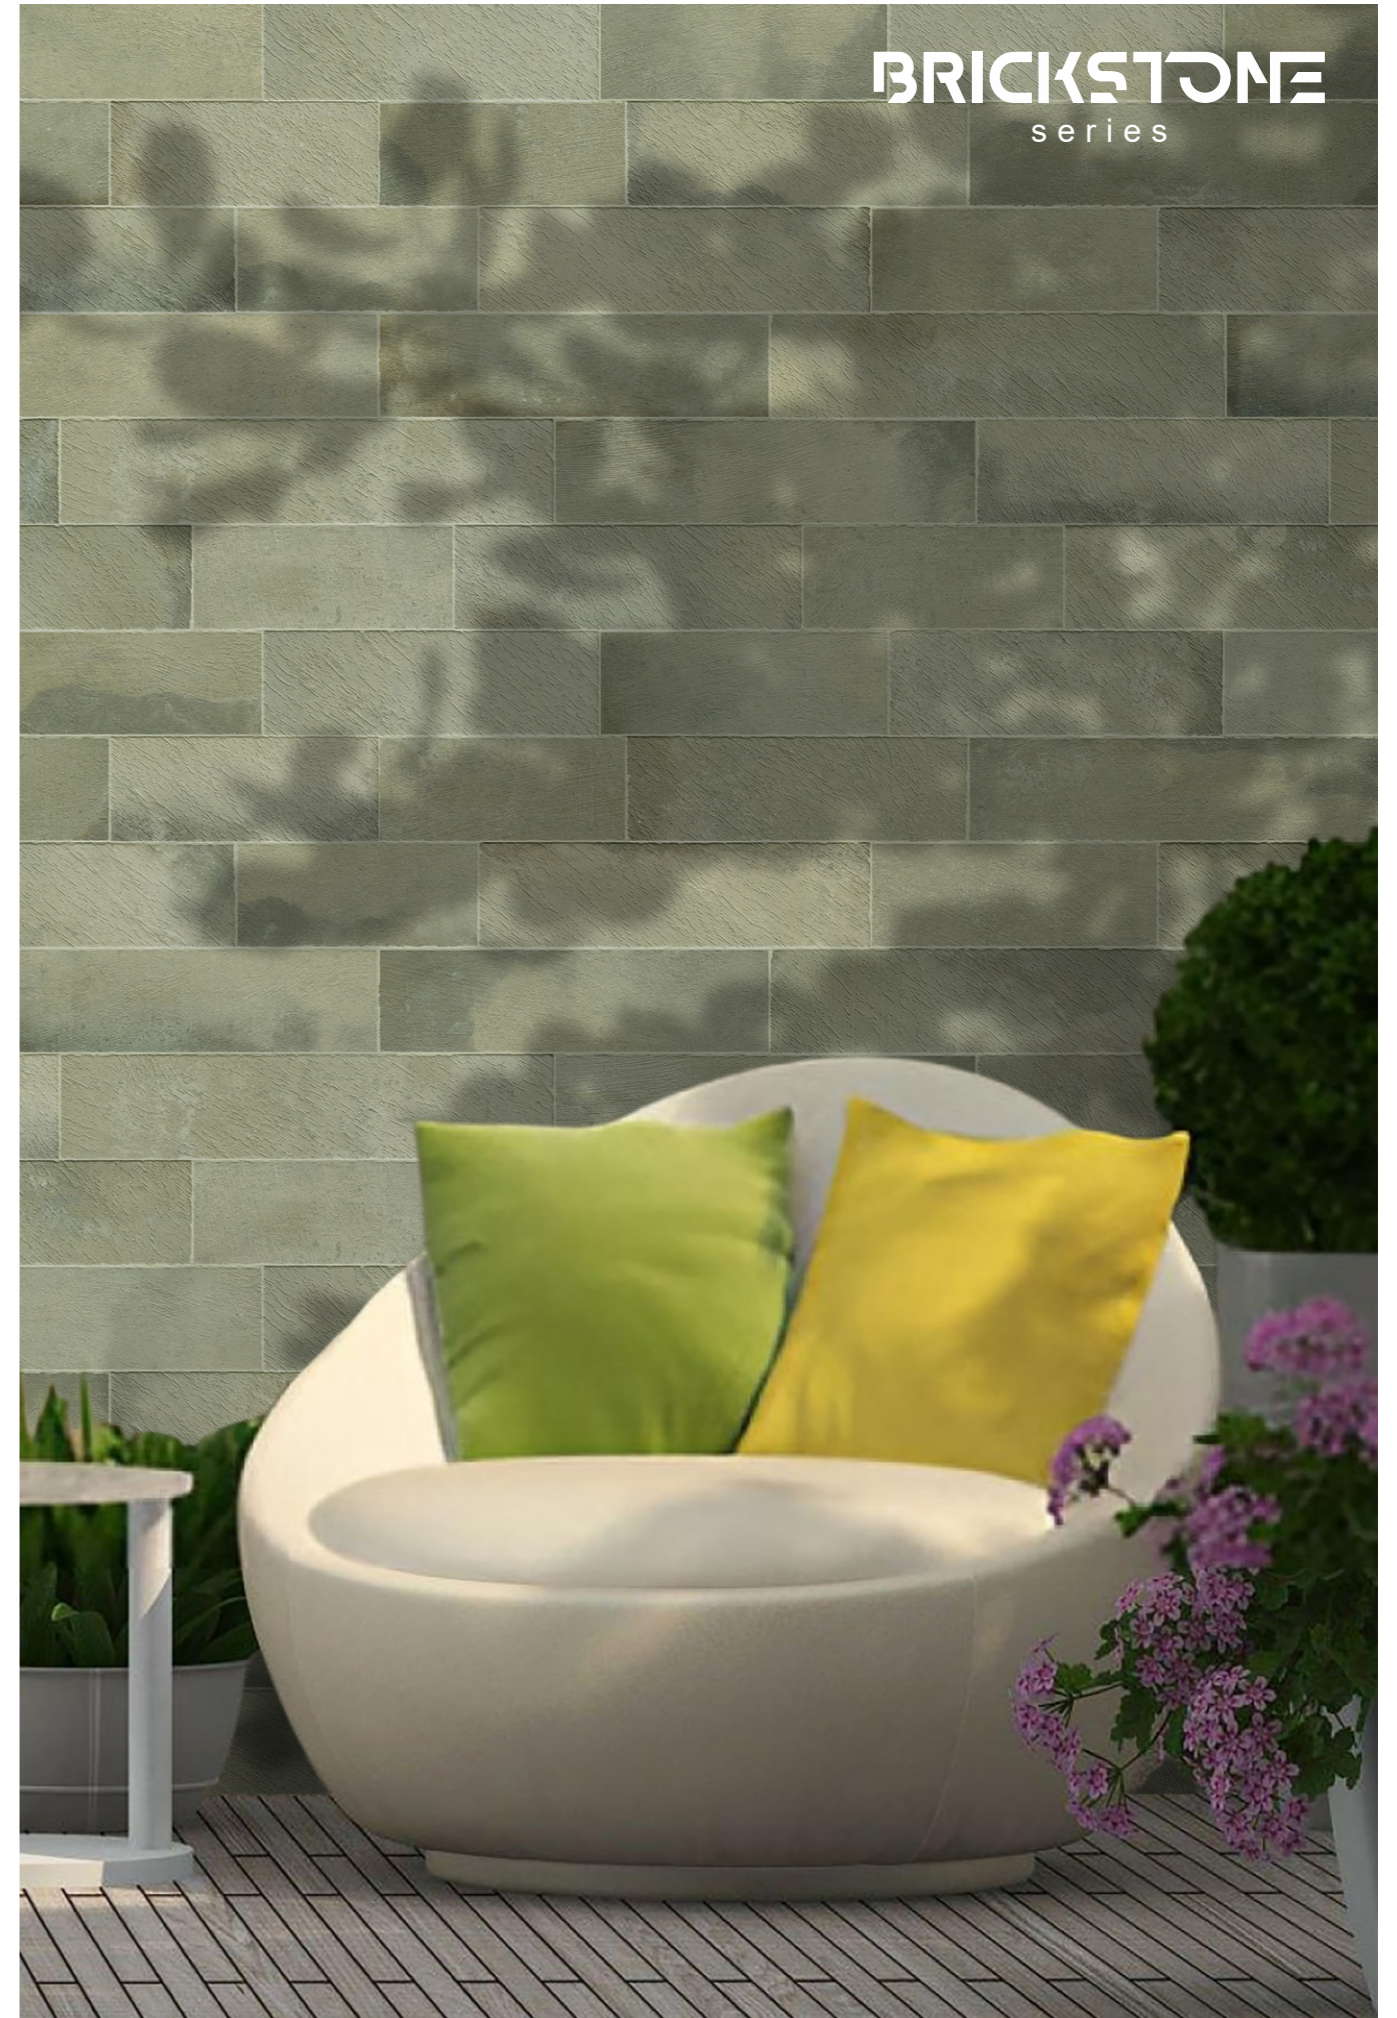

BRICKSTONE SAGE

A rigid layout softened just enough
by grain and light texture. It's not
cold it's composed.

BRICKSTONE CREAM

600x1200mm > MATT + PUNCH SURFACE

BRICKSTONE CREAM

Soft geometry in warm light this layout breaks symmetry just enough to feel natural. Crema's gentle tone brings softness even to the most structured patterns.