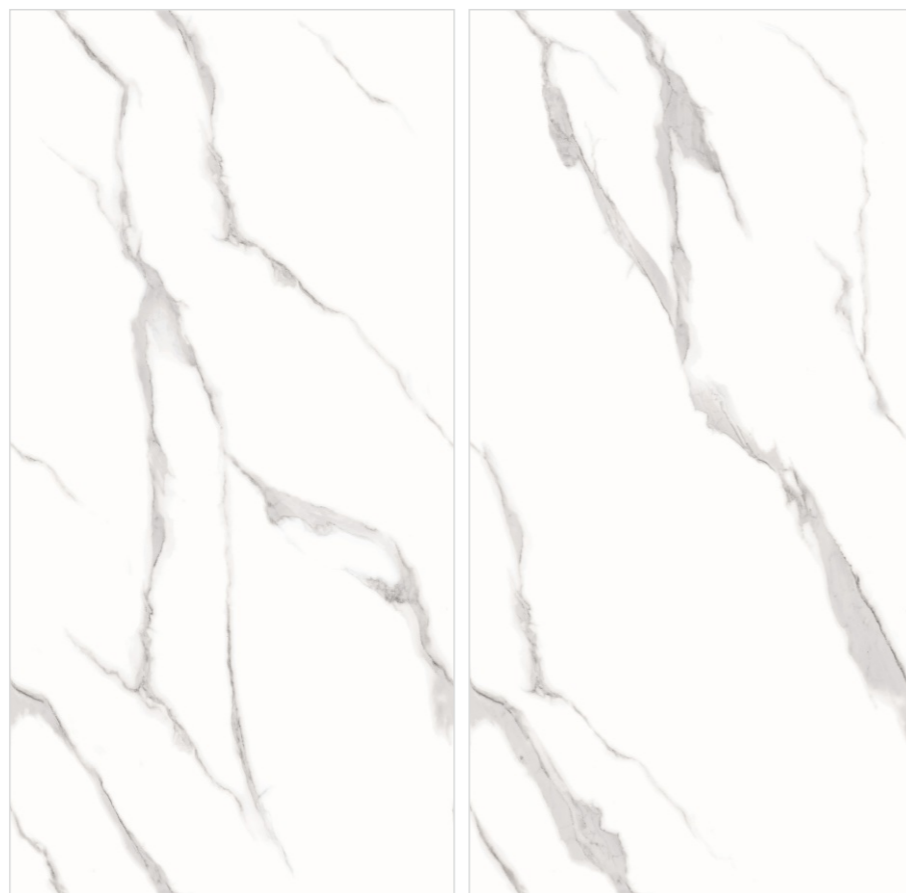

Glossy

9 mm

Kenya Grey Endless

Preview of
Kenya Gold Endless

60x120cm

Glossy

9 mm

Satvario Unique Endless