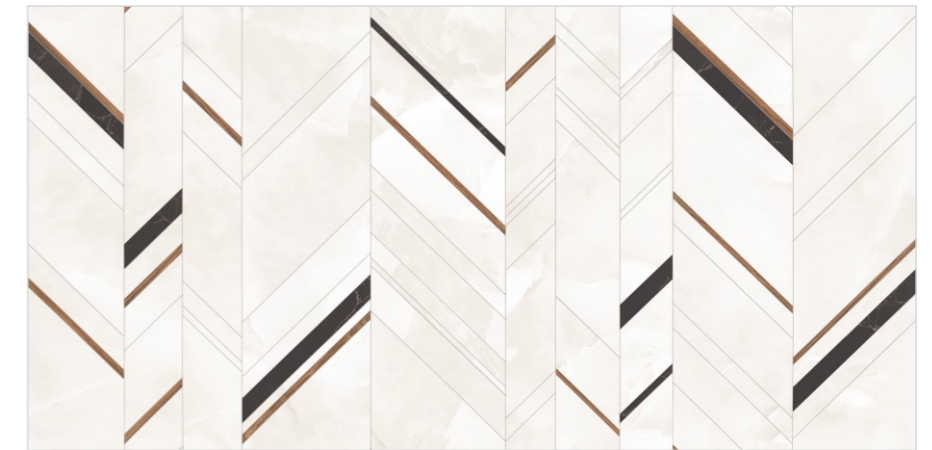

60x120cm

Glossy

9 mm

Jennifer Bianco Decor