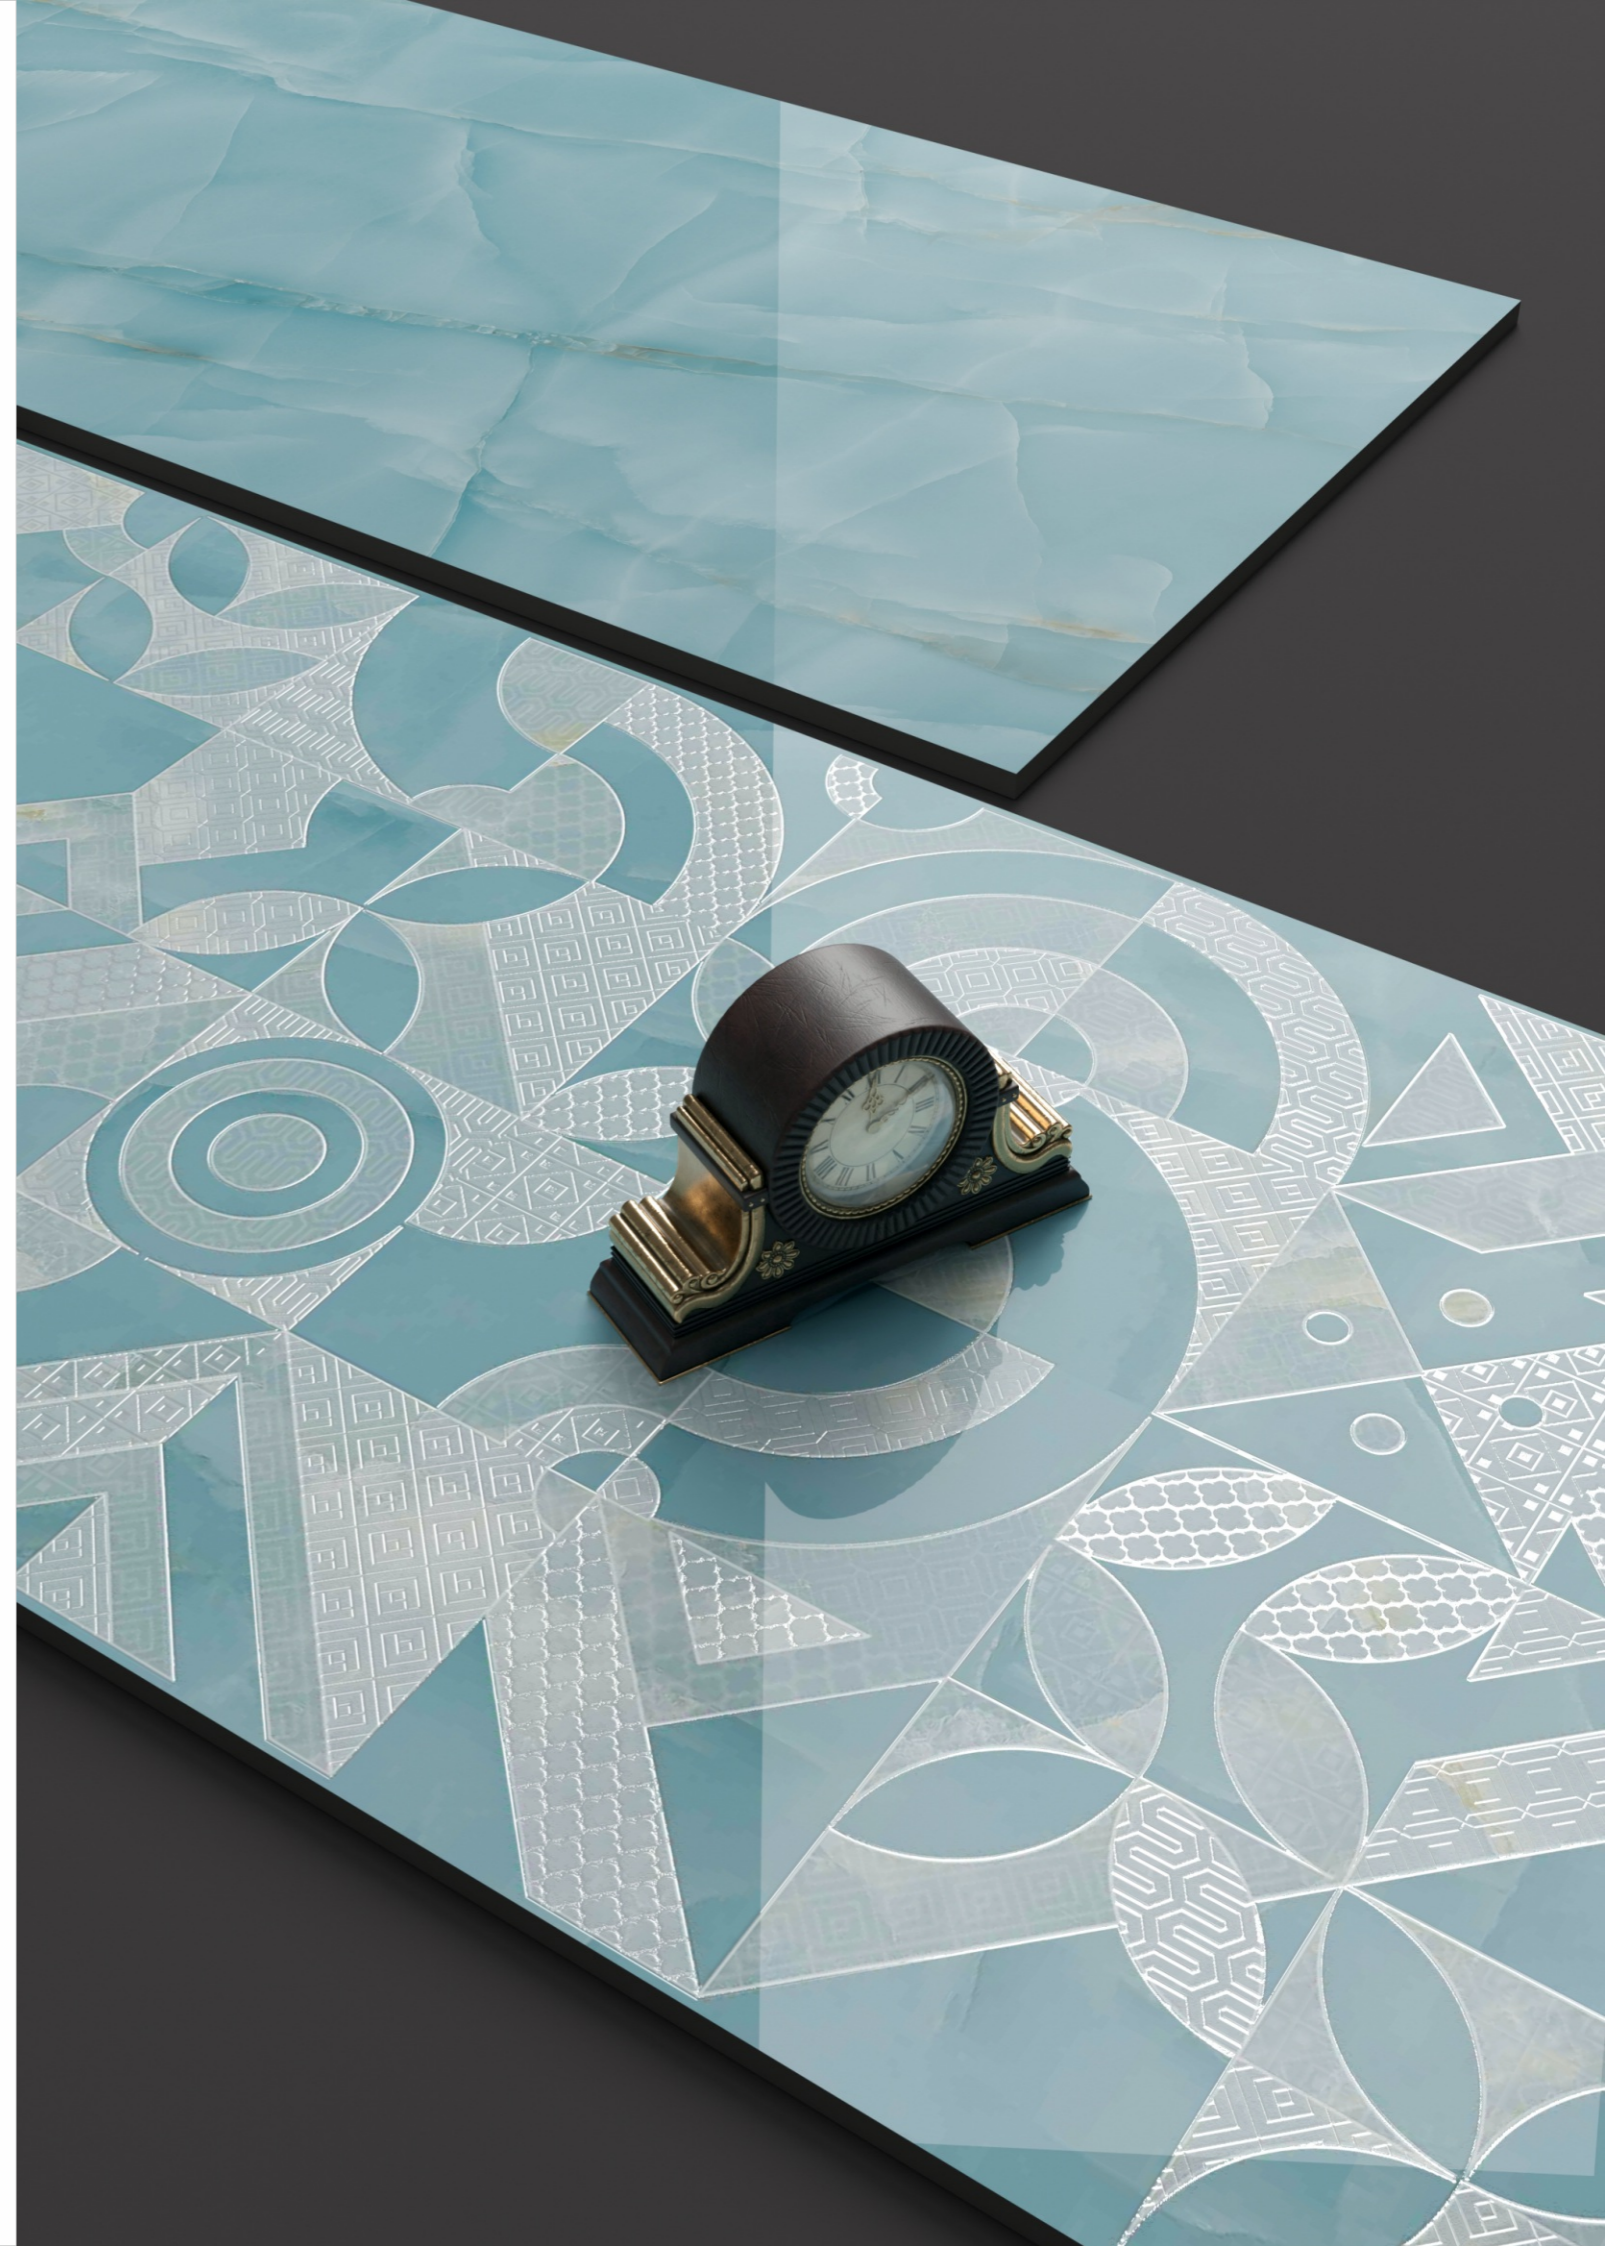

Surface - Glossy
Random - 04