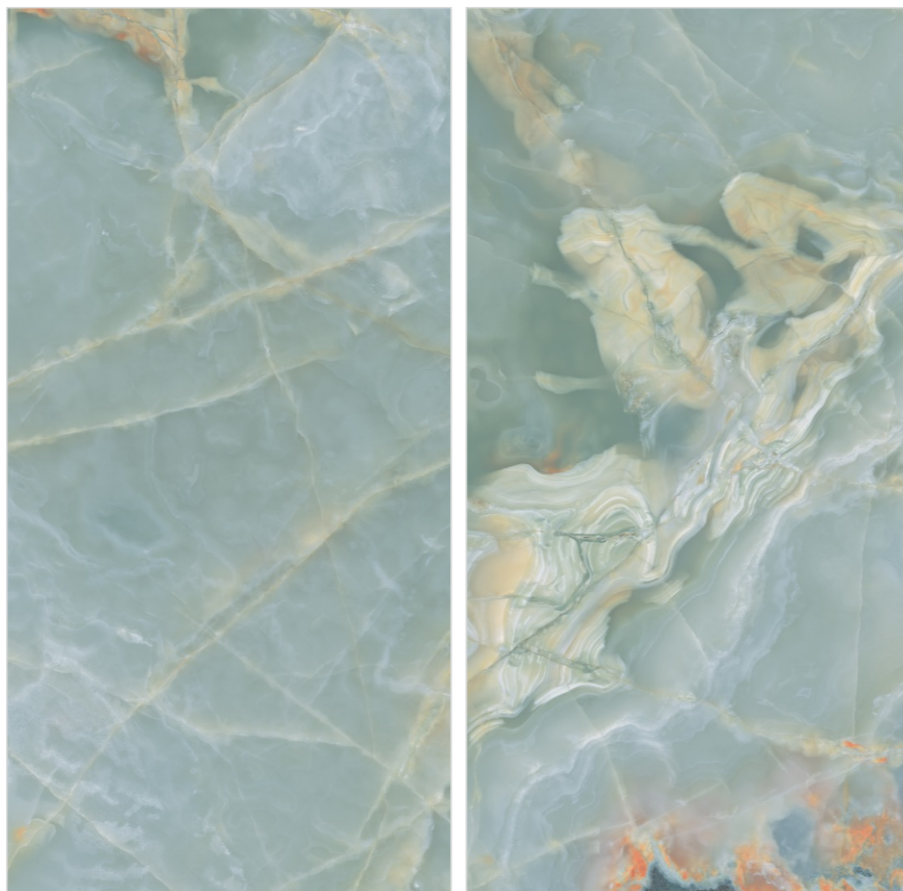

also available -
600x1200mm - Carving I
Glossy + Carving

60x120cm

Glossy

9 mm

Freckle Grey

Preview of
Freckle Grey

60x120cm

Glossy

9 mm

Smooth Onyx Mintgreen

60x120cm

Glossy

9 mm

Smooth Onyx Pink

Preview of
Smooth Onyx Mintgreen

also available -
1200x1800mm - Glossy
1200x2400mm - Glossy

60x120cm

Glossy

9 mm

Bluette Onyx Aqva

also available -
1200x1800mm - Glossy
1200x2400mm - Glossy

60x120cm

Glossy

9 mm