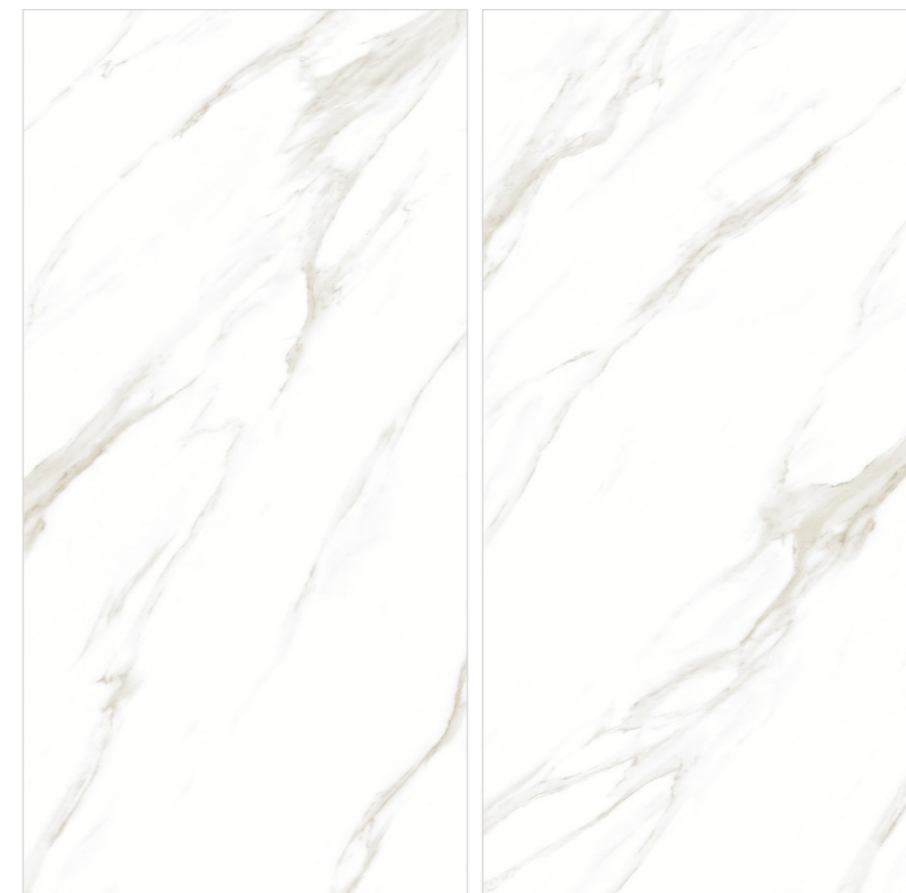

60x120cm

Glossy

9 mm

Staturun Crema Endless

also available -
600x1200mm - Glossy + Carving

60x120cm

Glossy

9 mm