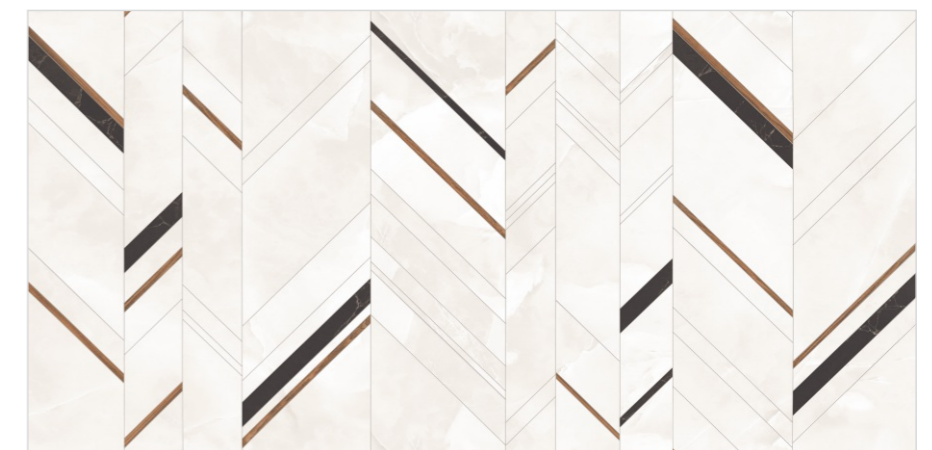

60x120cm

Glossy

9 mm

Jennifer Bianco Decor