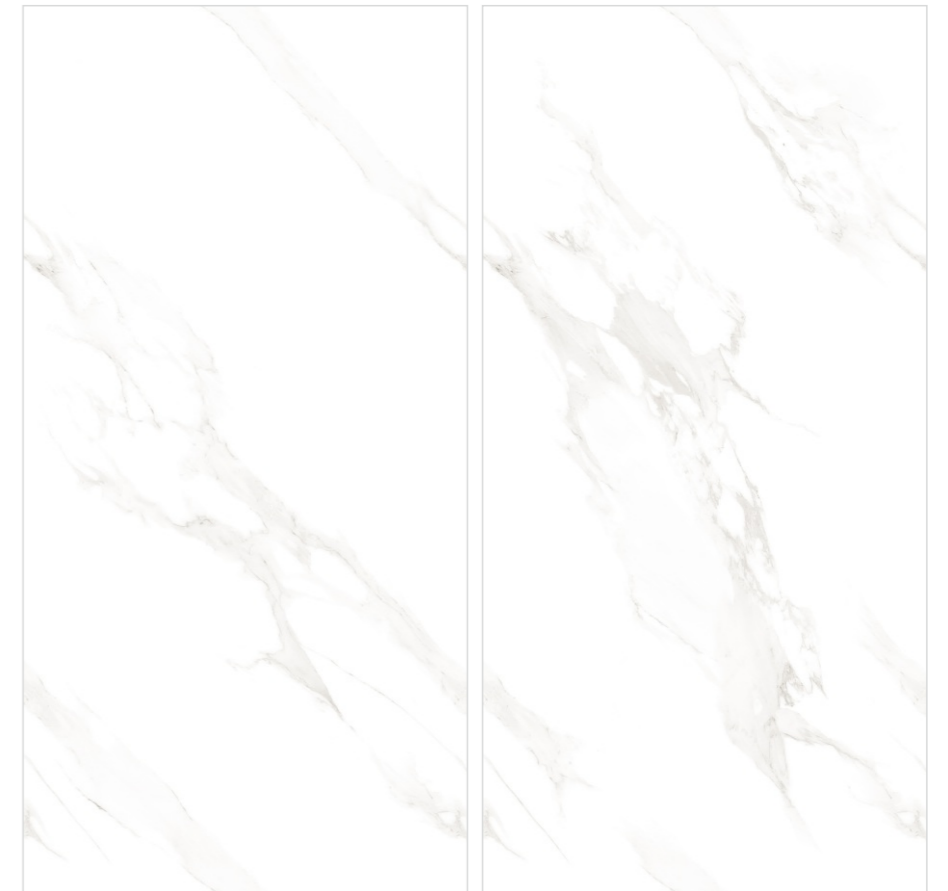

also available -
600x1200mm - Carving
1200x1800mm - Super White