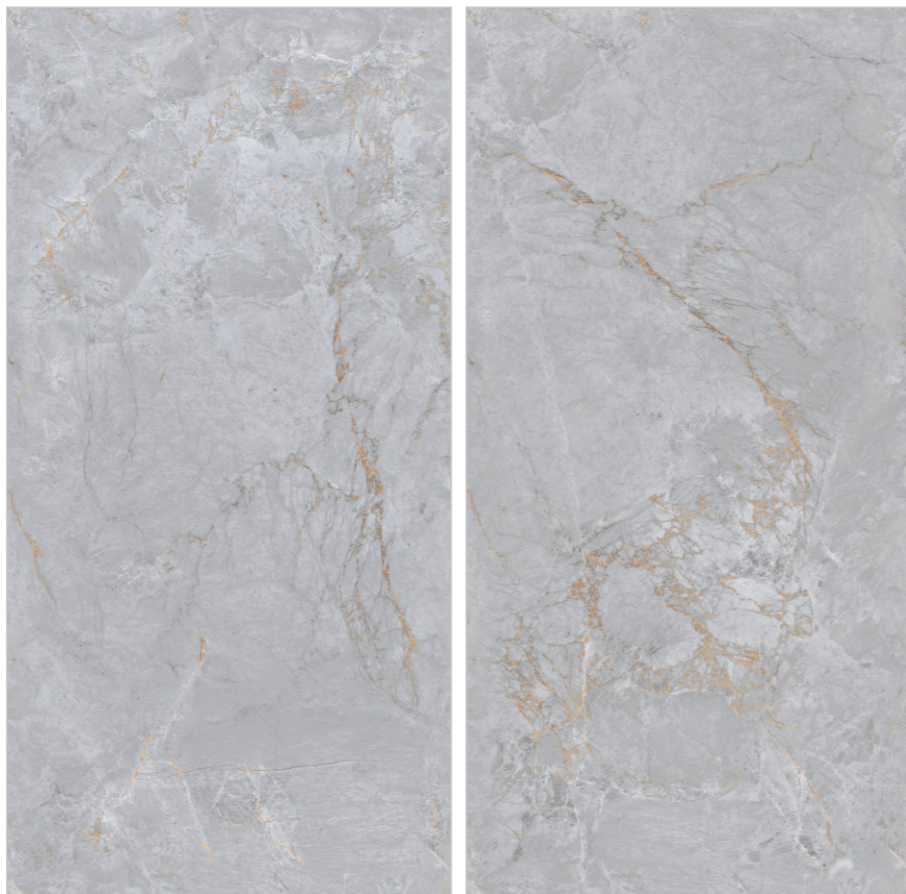

60x120cm

Glossy

9 mm

8 Faces

Venzo Grey Endless