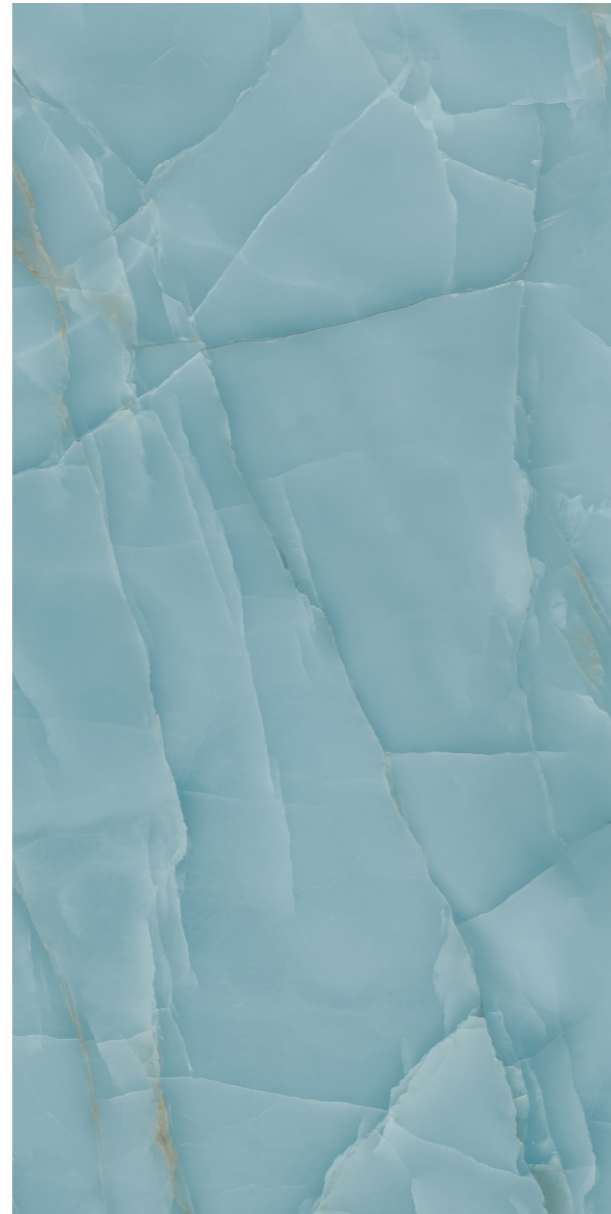

Surface - Glossy + Carving
Random - 01

 Tap here to
get 3d & 360° view

Preview of
Kanita Beige

- ◀ Wall - Kanita Beige Decor
- ▾ Floor - Kanita Beige

**GEMINI AQUA
DECOR**

Surface - Glossy + Carving
Random - 01