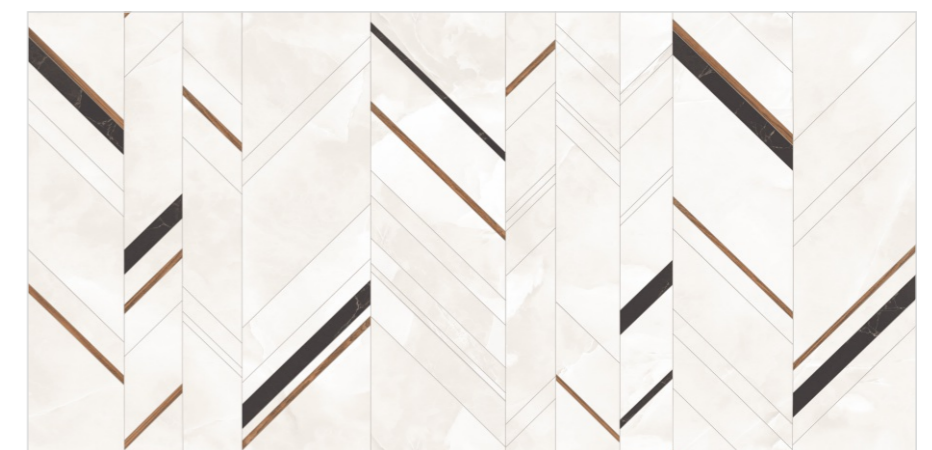

60x120cm

Glossy

9 mm

Jennifer Bianco Decor