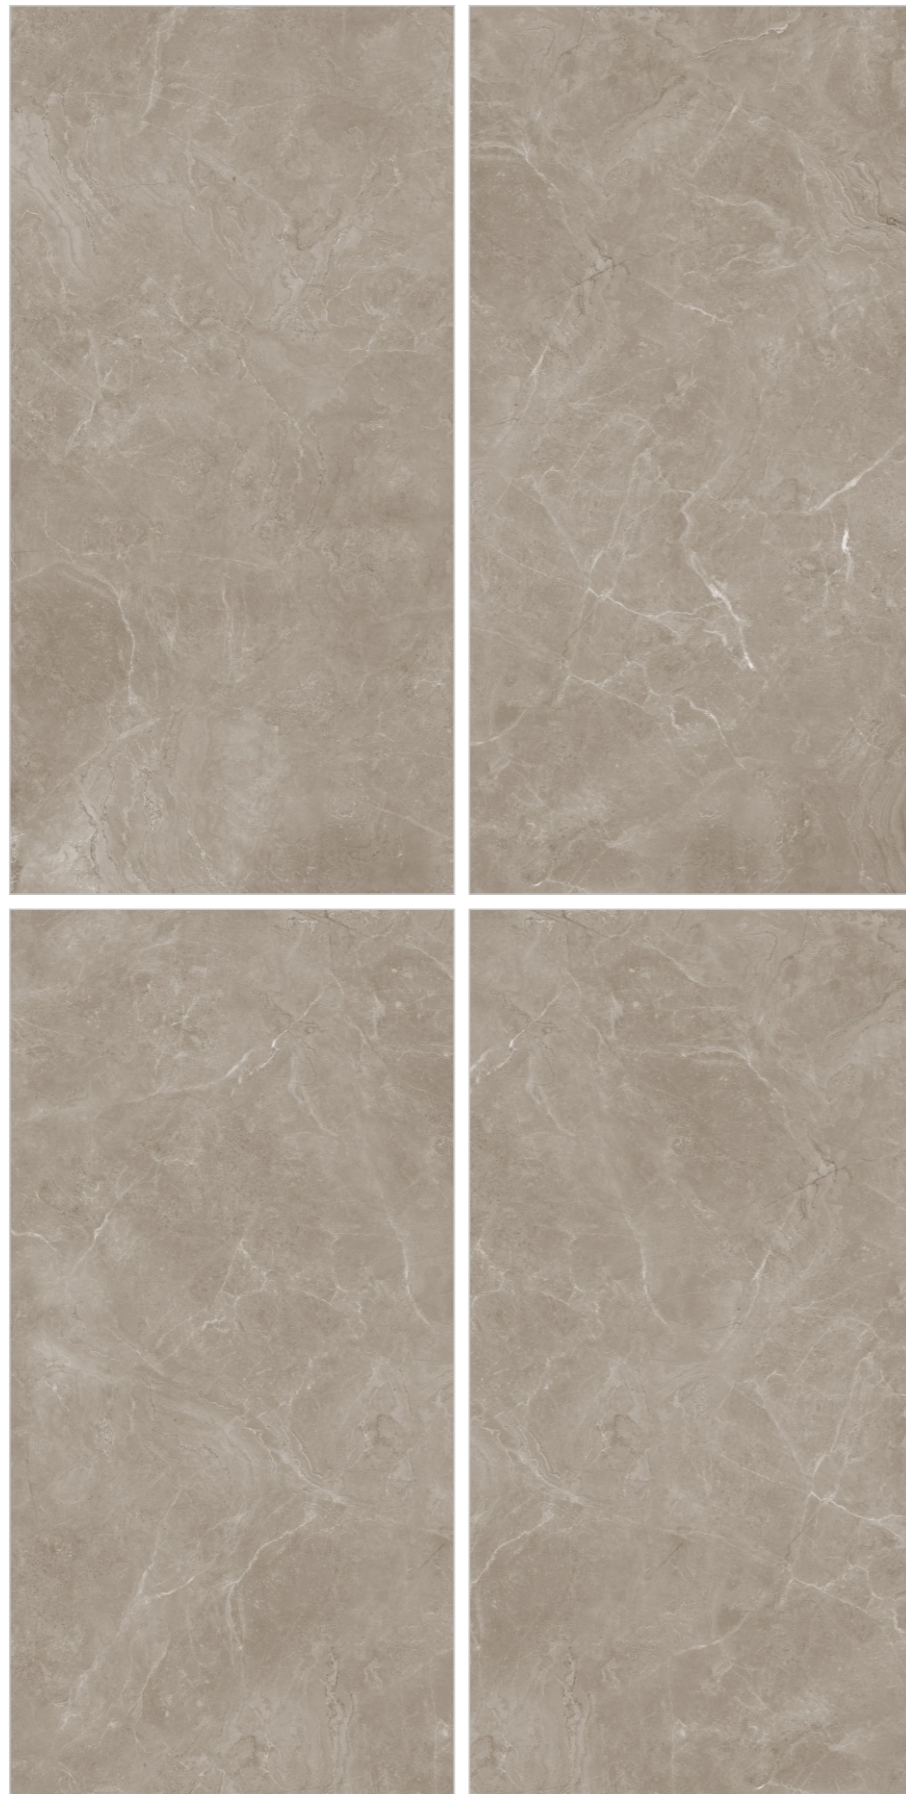

Glossy

9 mm

Lublin Blanco

also available -
600x1200mm - Carving

60x120cm

Glossy

9 mm

6 Faces