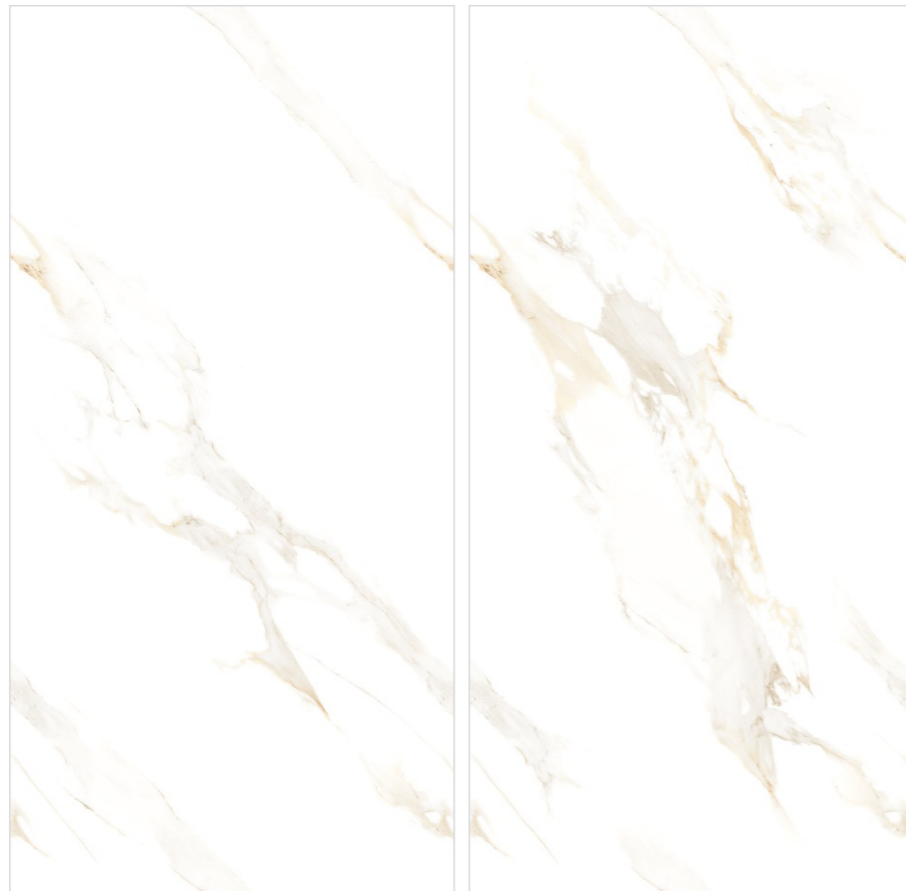

also available -
600x1200mm - Carving
1200x1800mm - Super White