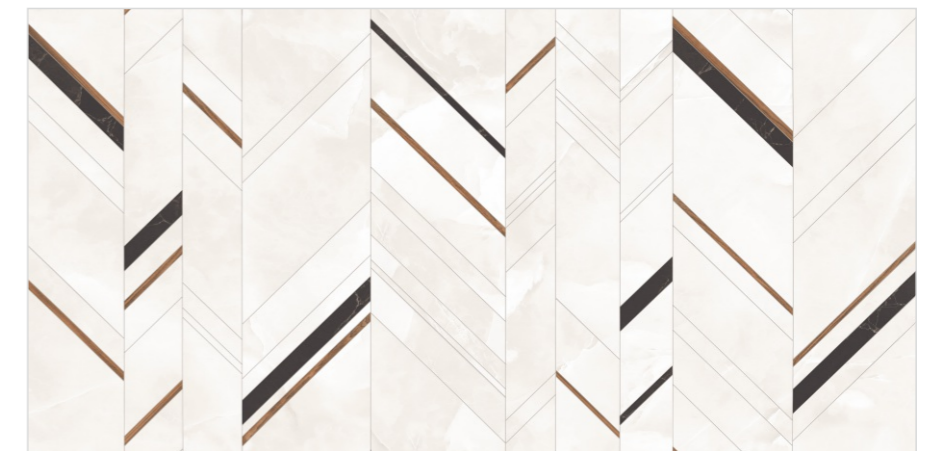

60x120cm

Glossy

9 mm

Jennifer Bianco Decor