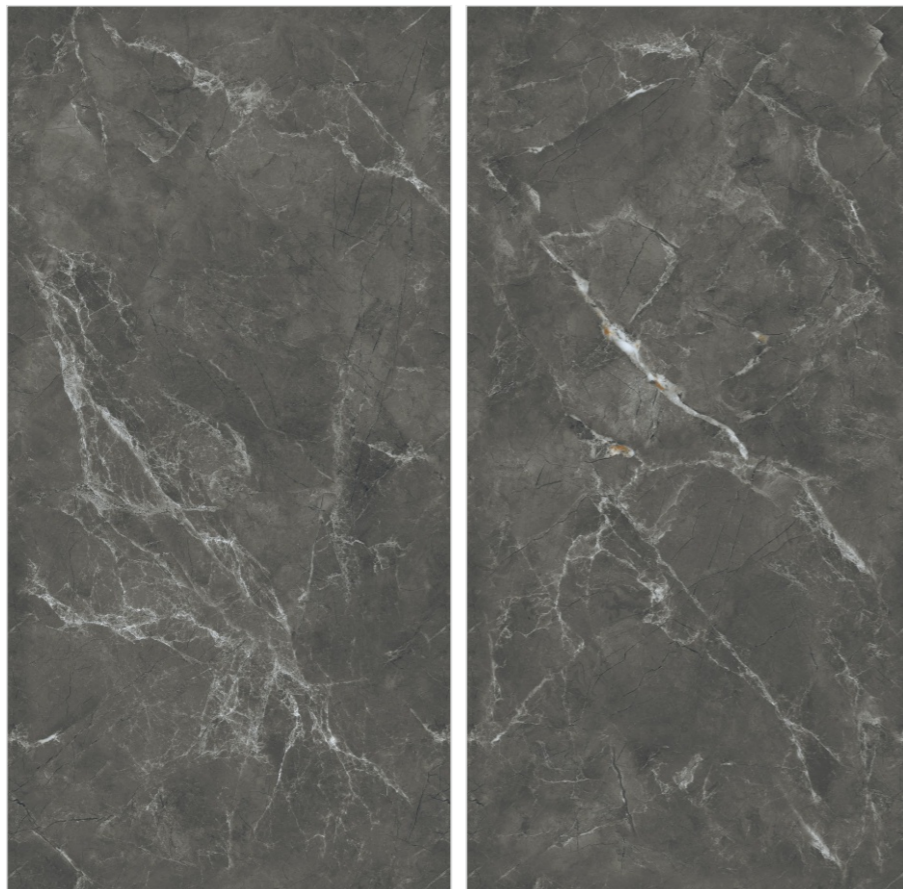

also available -
600x1200mm - Carving
1200x1800mm - Glossy

60x120cm

Glossy

9 mm

Tokyo Nero Endless