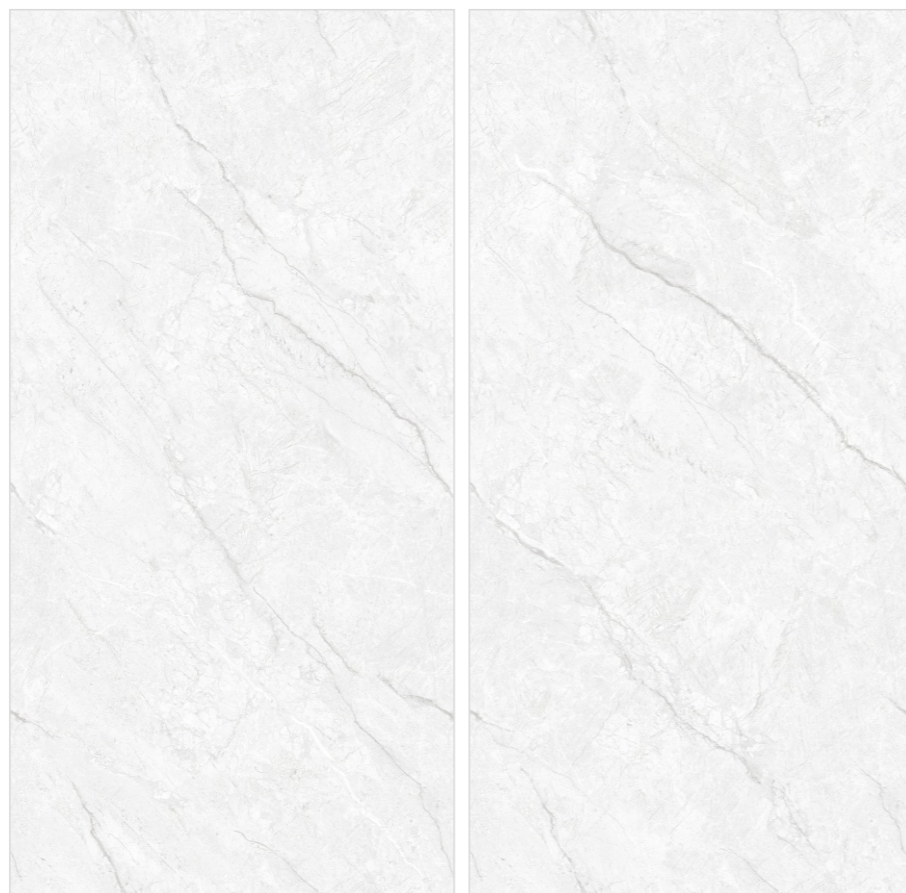

 Tap here to
get 3d & 360° view

Preview of
Carrara Signature

OPULENCE

Glossy
Surface

Glossy surface tiles are crafted to deliver exceptional shine and mirror-like reflection. The advanced polishing technology enhances brightness, making spaces look more spacious and luxurious. Its superior reflective finish adds depth and elegance to both residential and commercial interiors. These tiles are designed for long-lasting brilliance with easy maintenance and stain resistance. Perfect for modern designs, they bring a premium, sophisticated look to any environment.