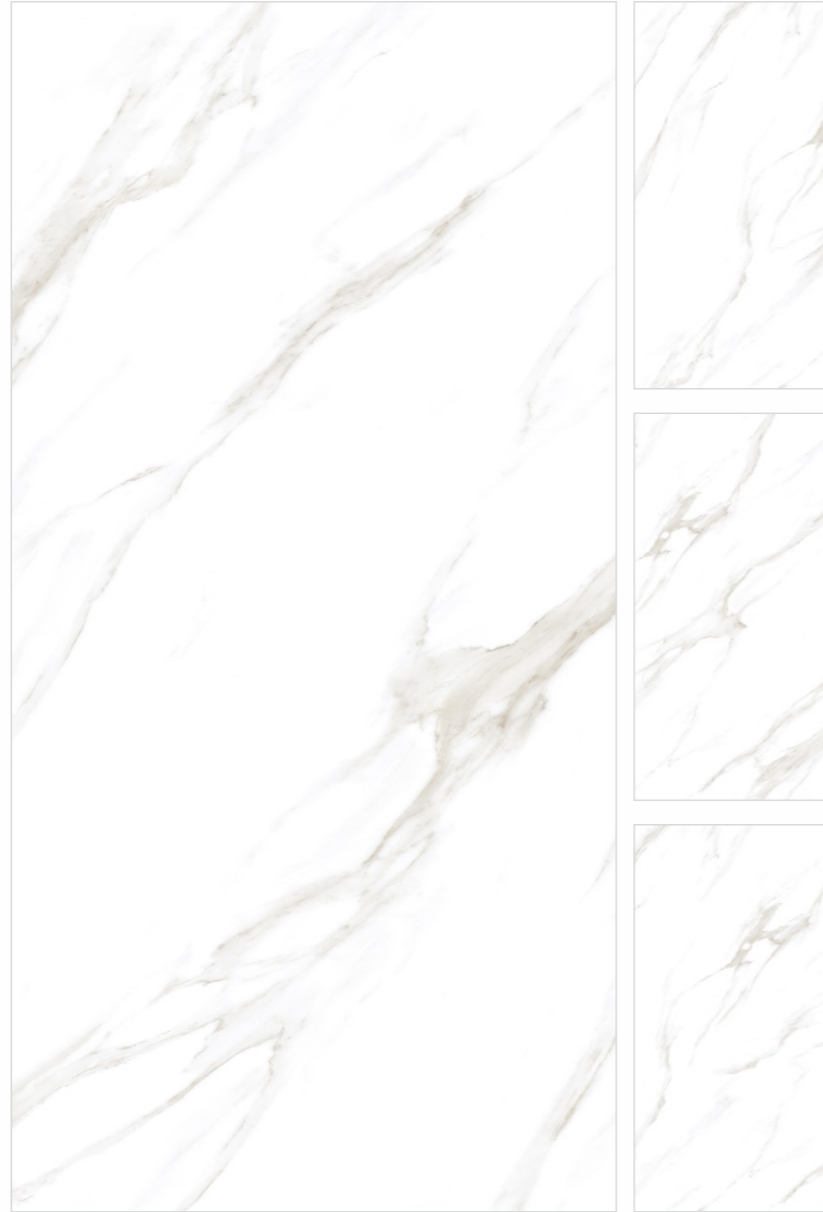

 Tap here to
get 3d & 360° view

Preview of
Freckle Grey

SWIZER GOLD

Surface - Glossy + Carving
Random - 06

also available - 600x1200mm - Glossy

 Tap here to
get 3d & 360° view

Preview of
Swizer Gold

SWIZER WHITE