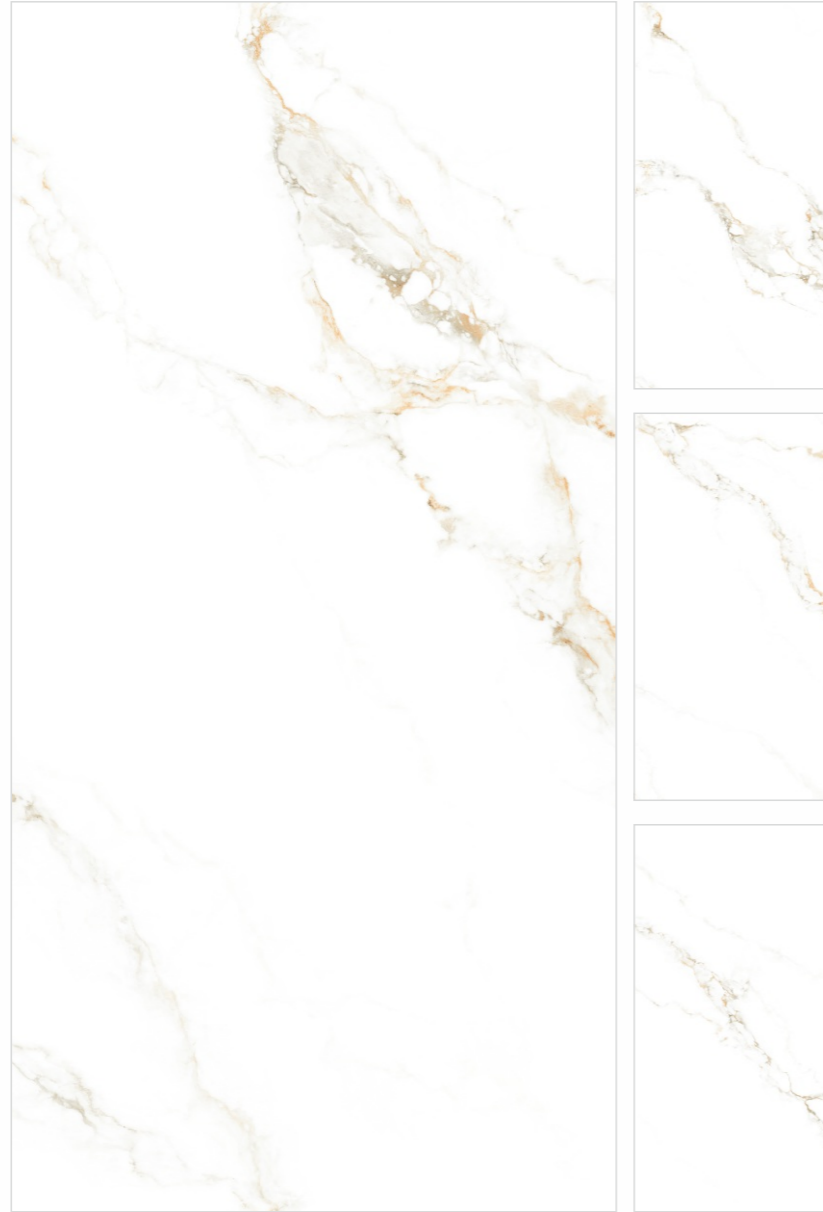

Surface - Glossy + Carving
Random - 06

also available - 600x1200mm - Glossy

 Tap here to
get 3d & 360° view

Preview of
Swizer White

CARRARA SIGNATURE

Surface - Glossy + Carving
Random - 06

also available - 1200x1800mm - Super White