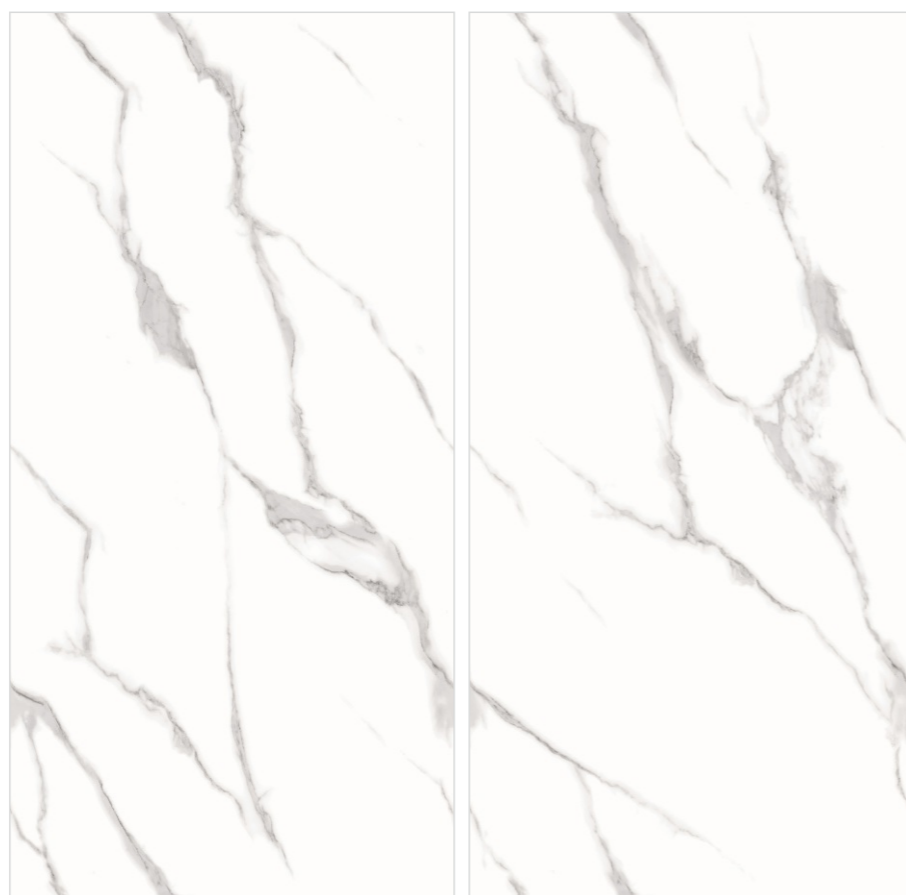

Glossy

9 mm

Kenya Grey Endless

Preview of
Kenya Gold Endless

60x120cm

Glossy

9 mm

Satvario Unique Endless