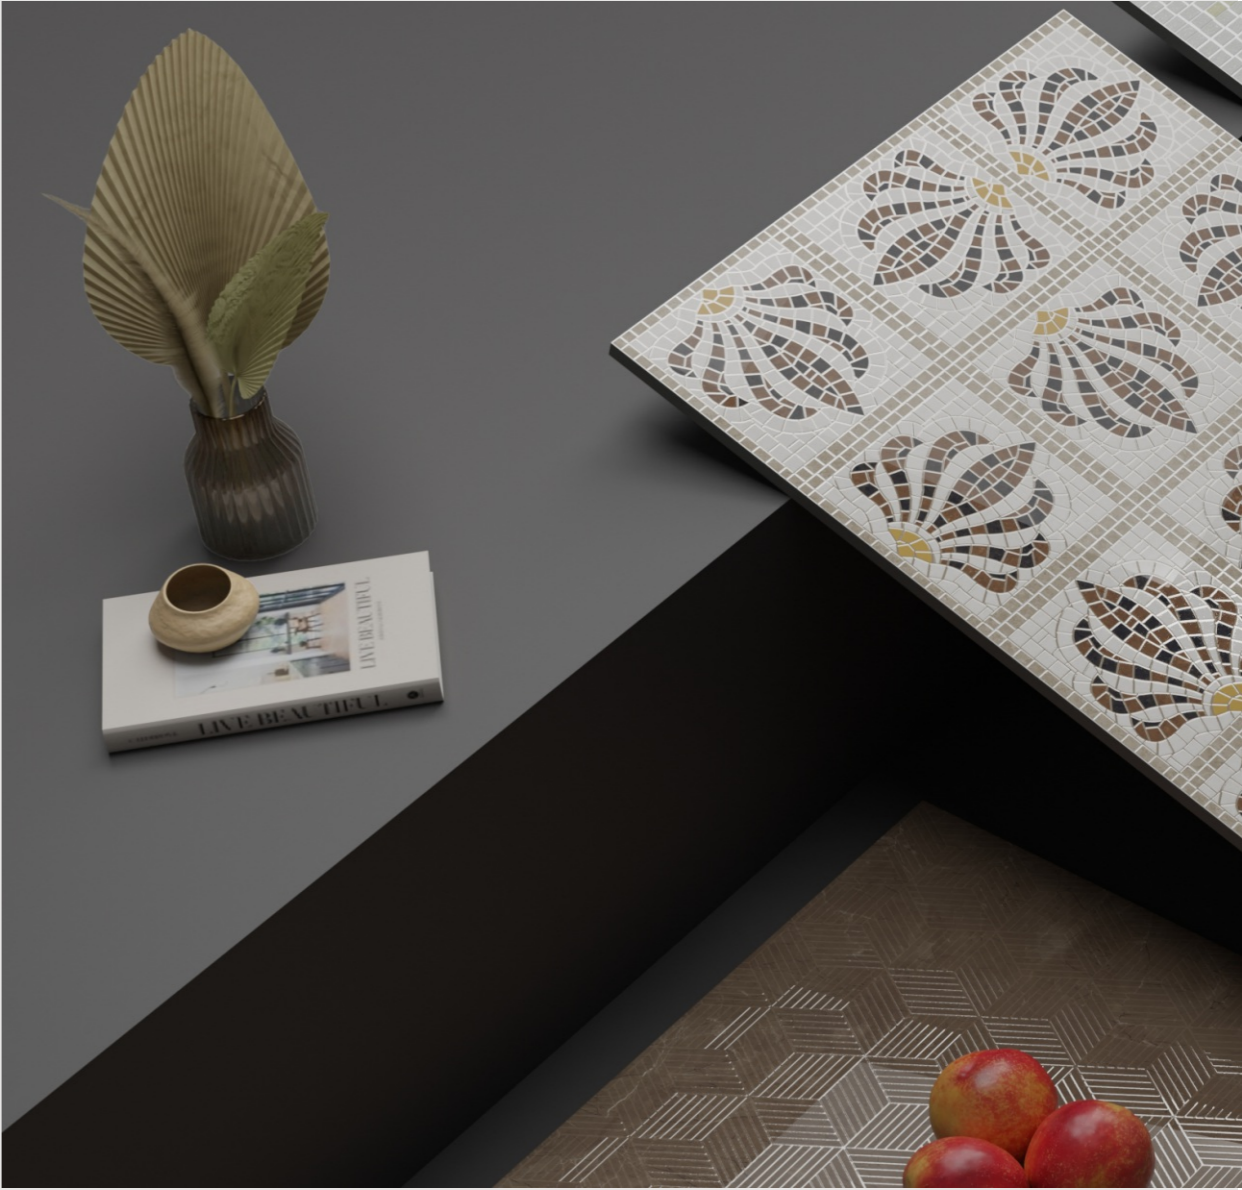

all in one for every Space!

Sinker collection

OPULENCE collection

600x1200mm

Thickness:
9mm

Technical Advantages

www.itaca.in

Stain Resistant

Abrasion Resistant

Anti Slip

Impact Resistant

Fire Resistant

Shock Resistant

Frost Resistant

Scratch Resistant