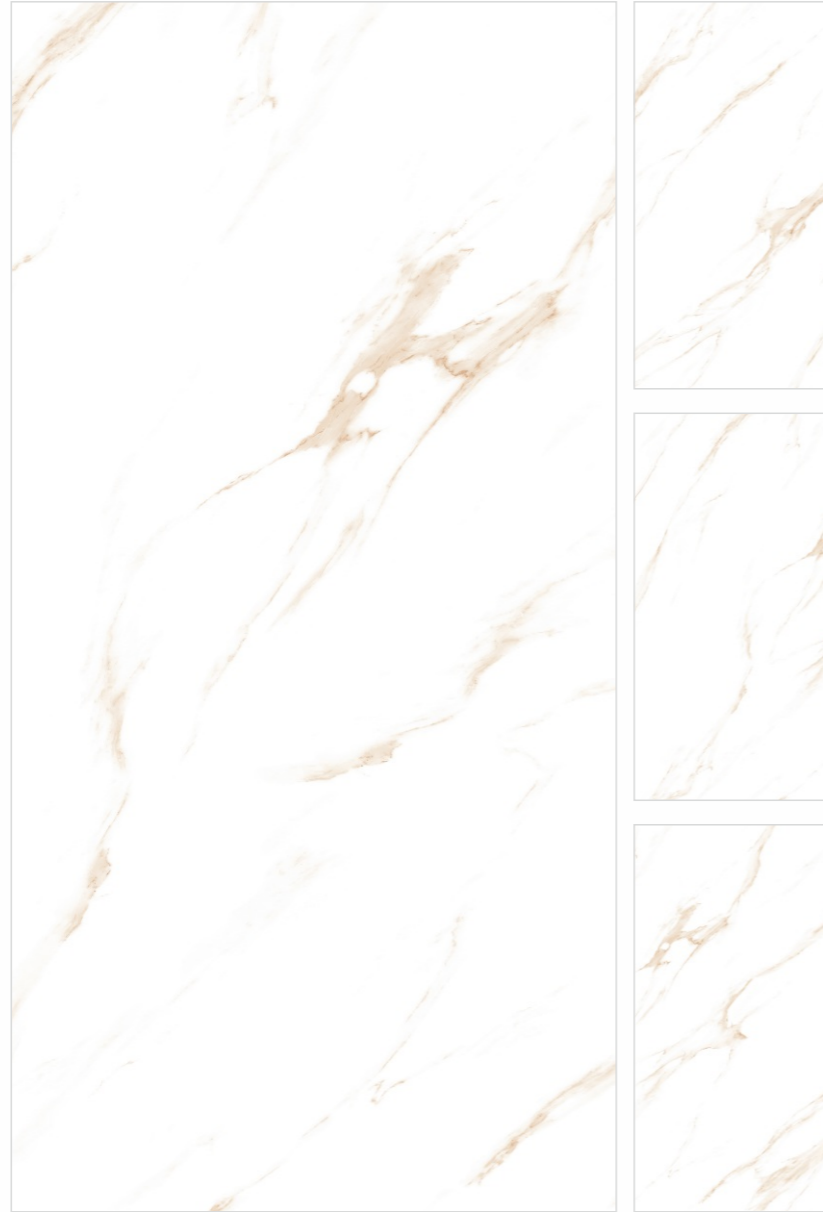

SWIZER GOLD

Surface - Glossy + Carving
Random - 06

also available - 600x1200mm - Glossy