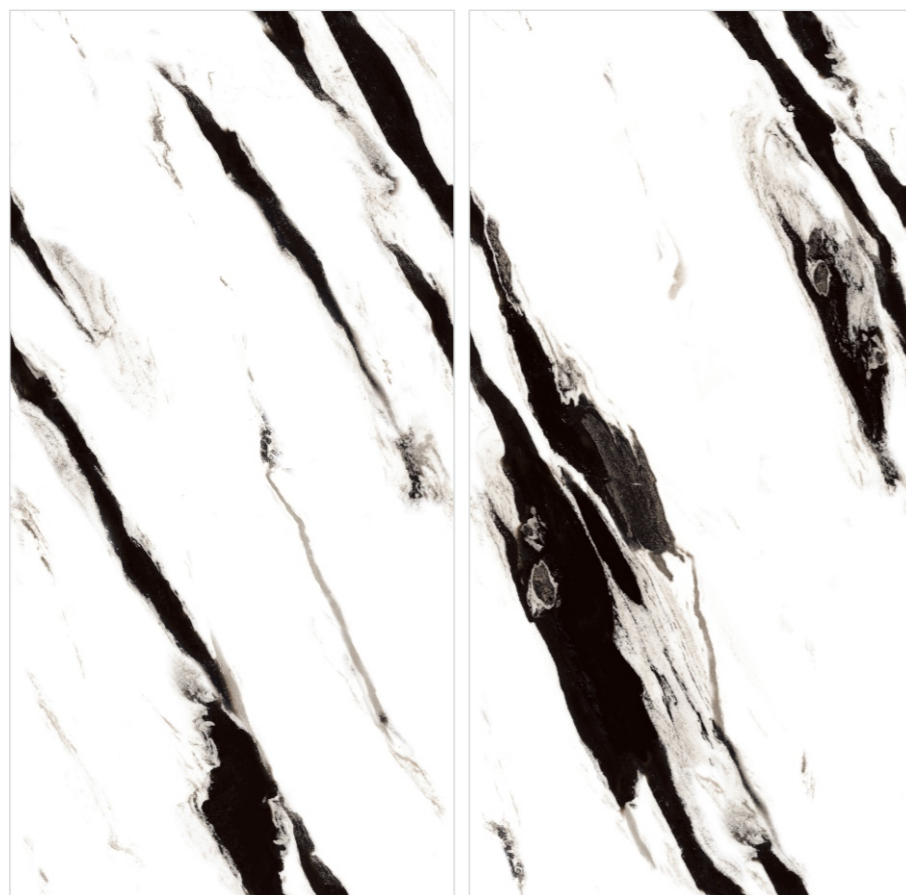

Preview of

Atlas Black

◀ Wall - Atlas Black

▾ Floor - Atlas Black

60x120cm

High Glossy

9 mm

6 Faces