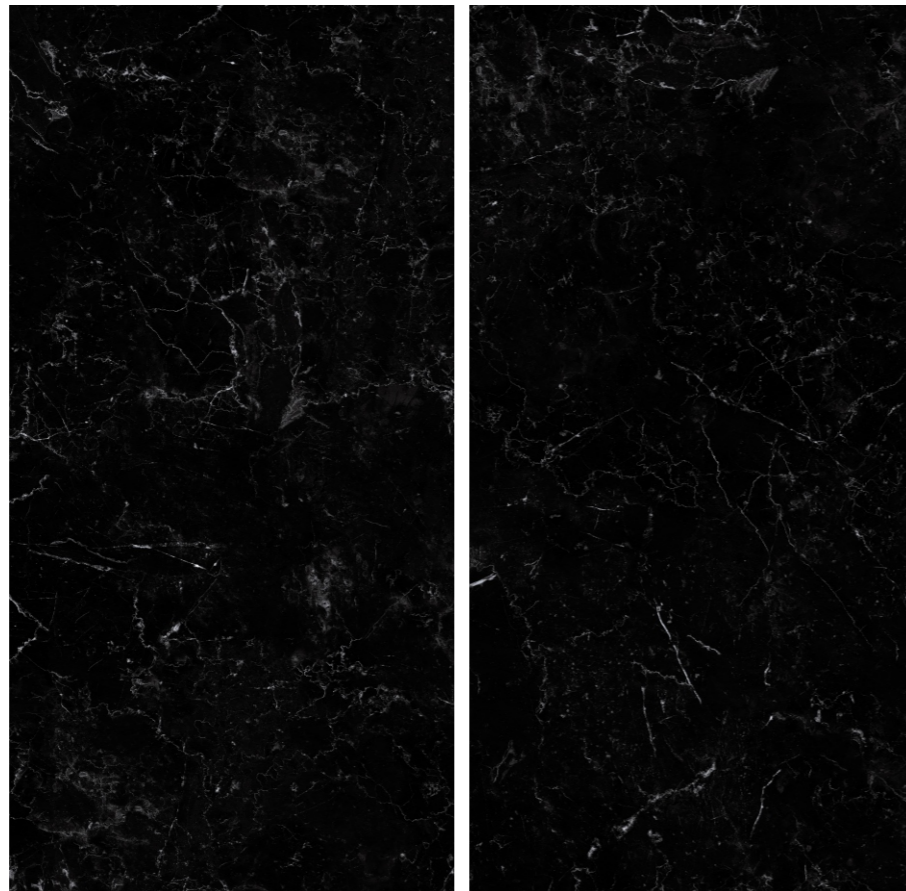

▾ Floor - Vendome Royal

also available -
600x1200mm - Lapato+Carving
Carving

60x120cm

High Glossy

9 mm

4 Faces

Crackstone Aqua

Preview of
Crackstone Aqua