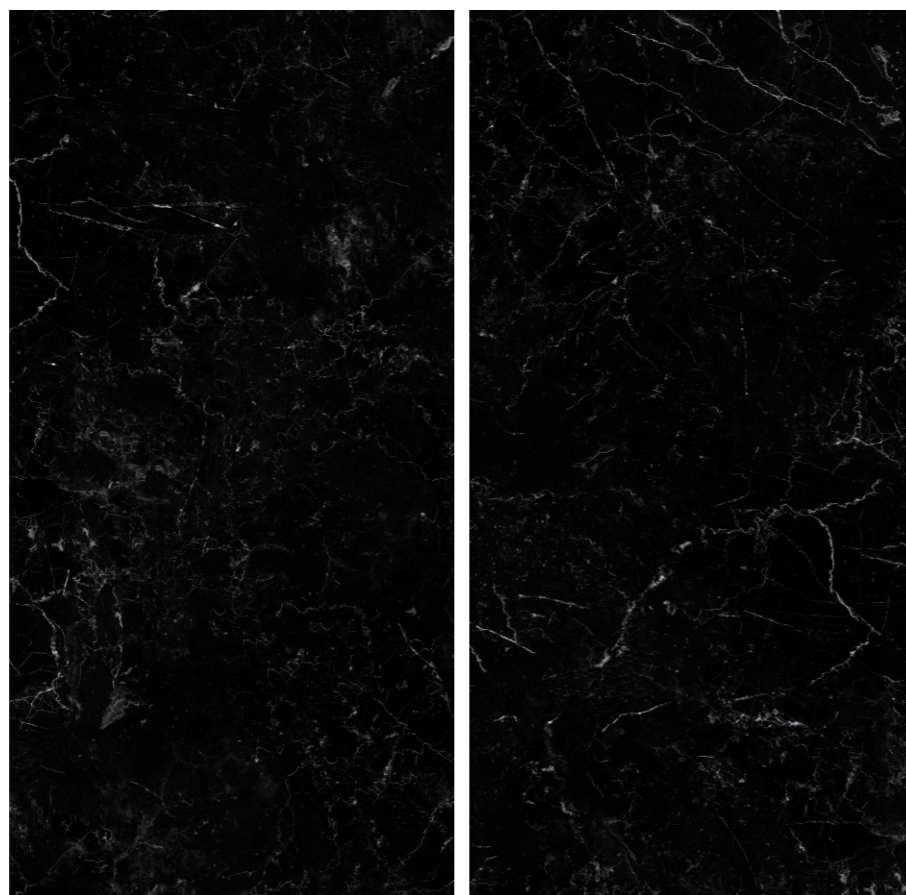

60x120cm

High Glossy

9 mm

Monzon Black

60x120cm

High Glossy

9 mm