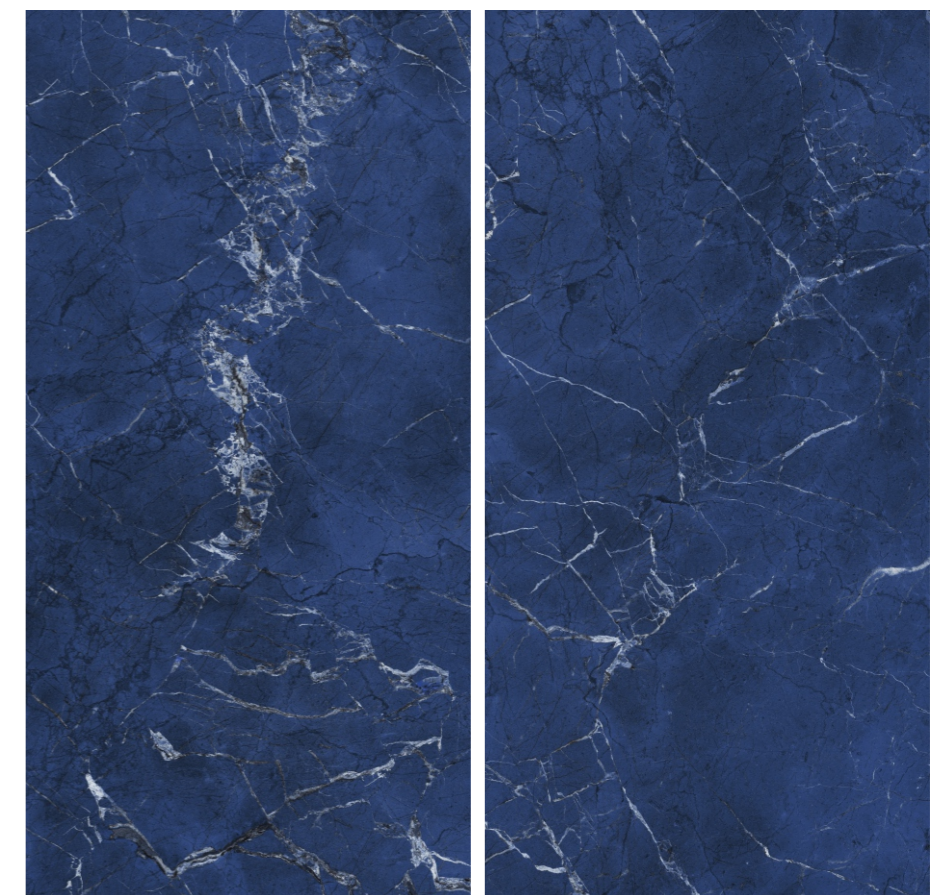

60x120cm

High Glossy

9 mm

Glory Blue