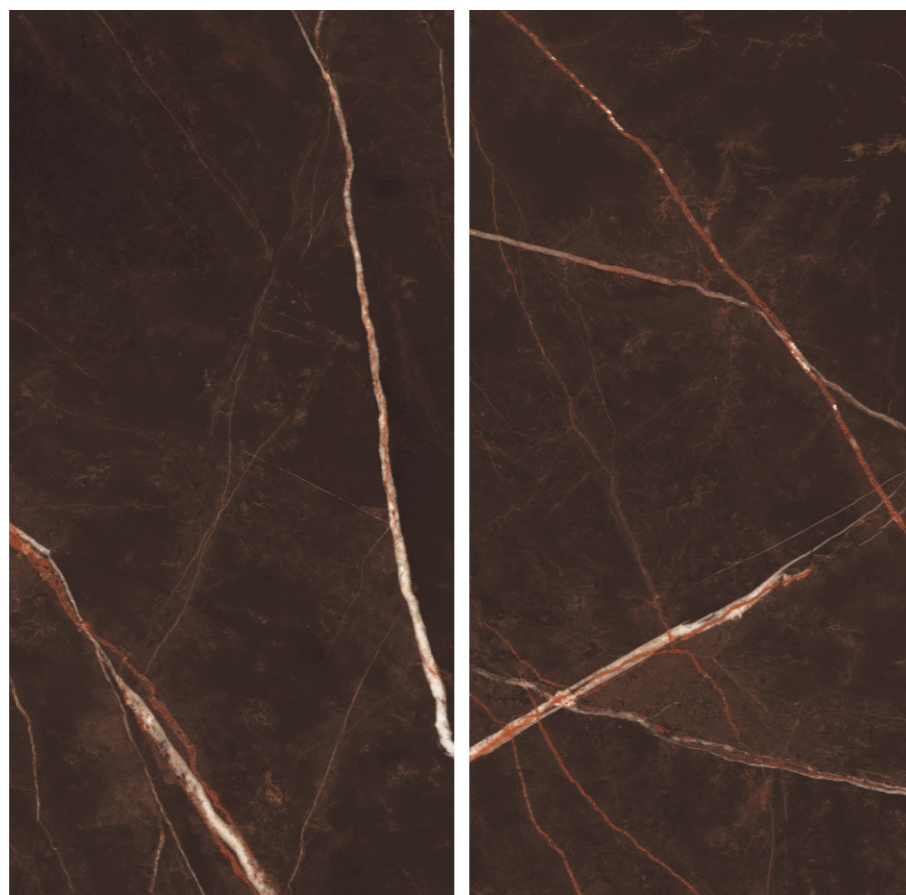

Preview of

Lambradorite Aqua

◀ Wall - Lambradorite Aqua

also available -
1200x2400mm - High Glossy

60x120cm

High Glossy

9 mm

Vendome Royal