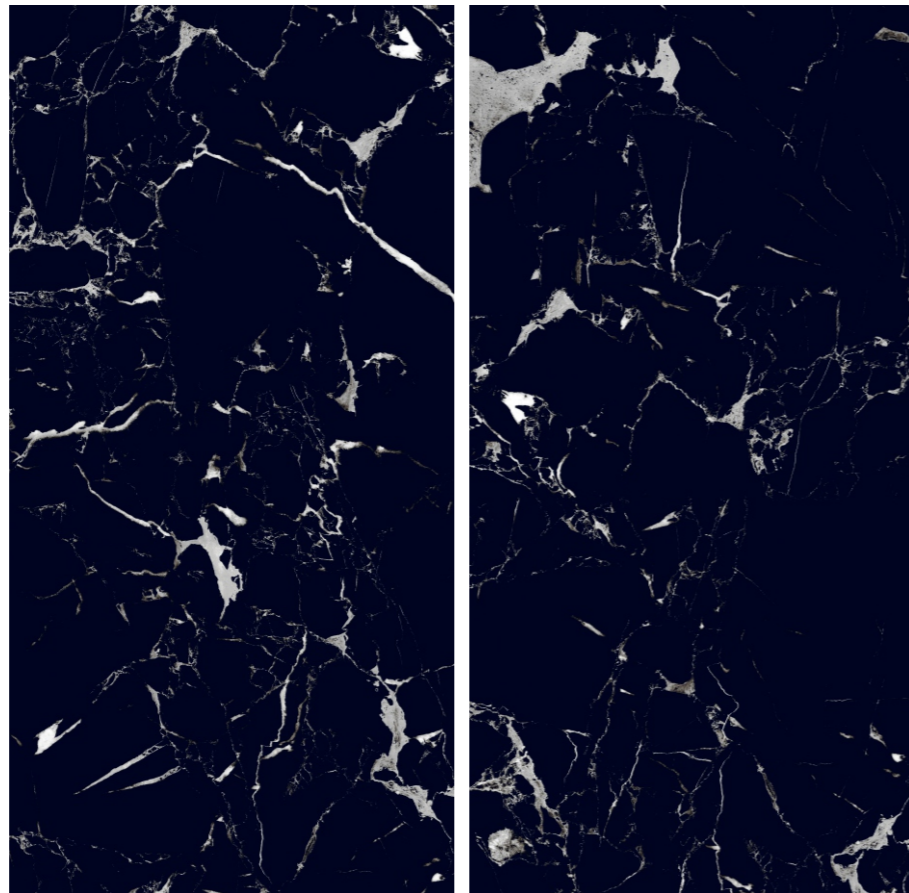

60x120cm

High Glossy

9 mm

60x120cm

High Glossy

9 mm