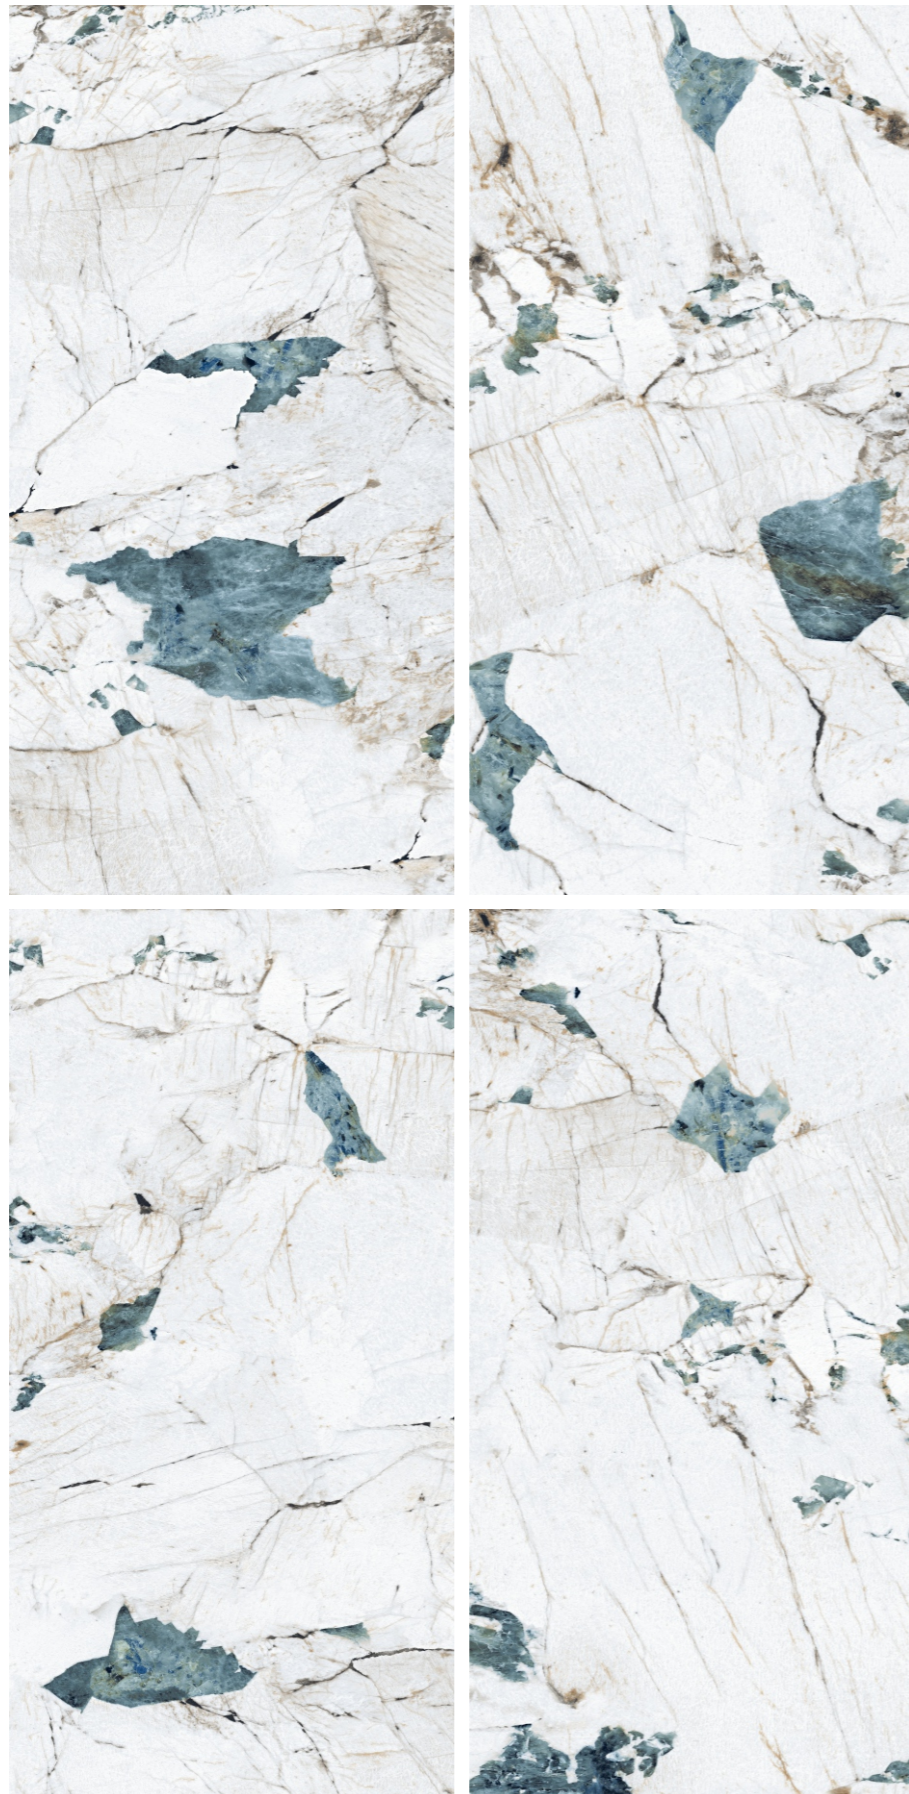

▾ Floor - Vendome Royal

also available -
600x1200mm - Lapato+Carving
Carving

60x120cm

High Glossy

9 mm

4 Faces

Crackstone Aqua

Preview of
Crackstone Aqua