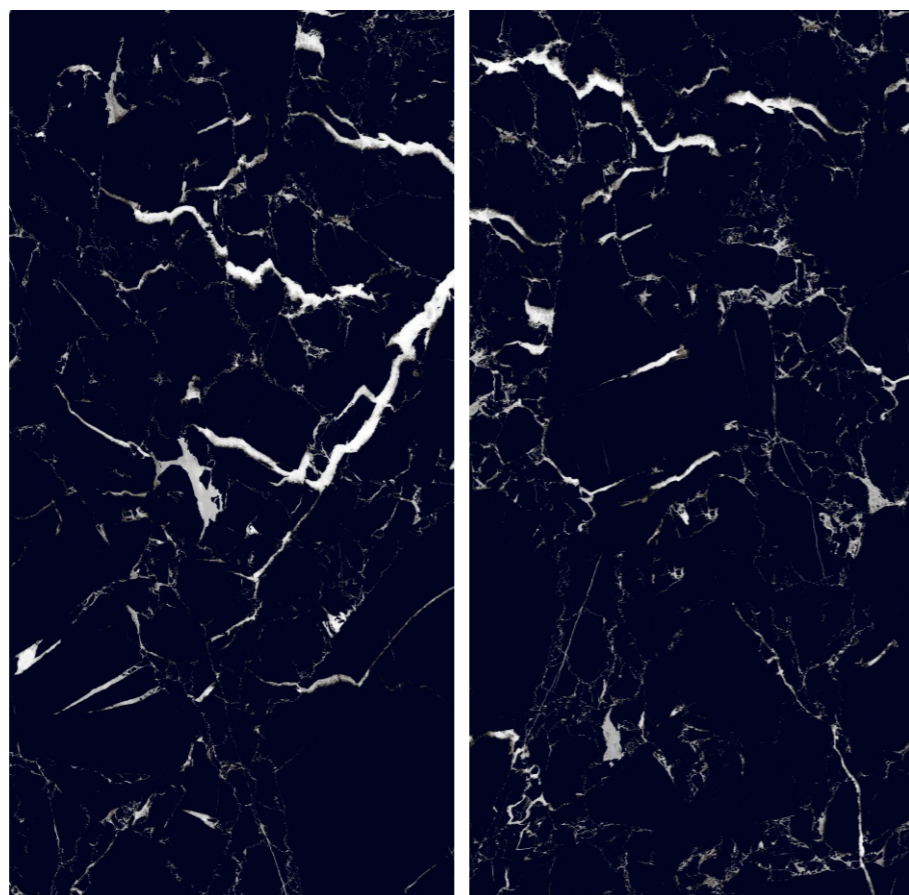

Preview of
Glory Blue

◀ Wall - Glory Blue

60x120cm

High Glossy

9 mm

Kebon White

60x120cm

High Glossy