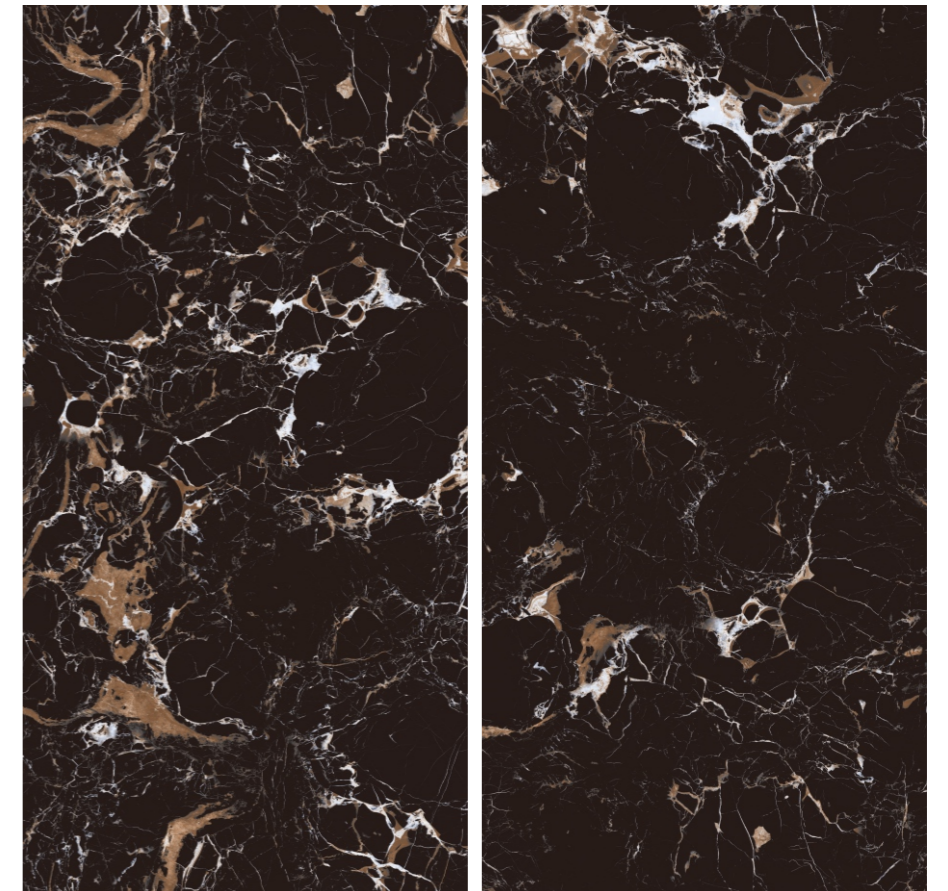

Monaco Gold