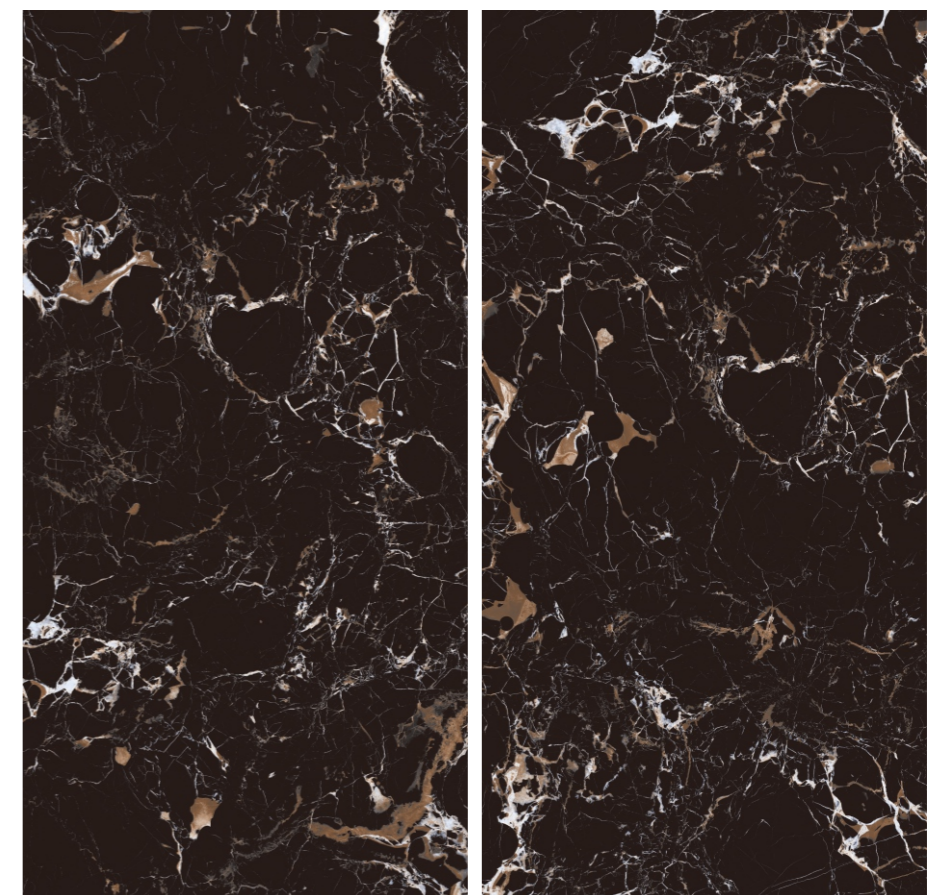

Monaco Gold