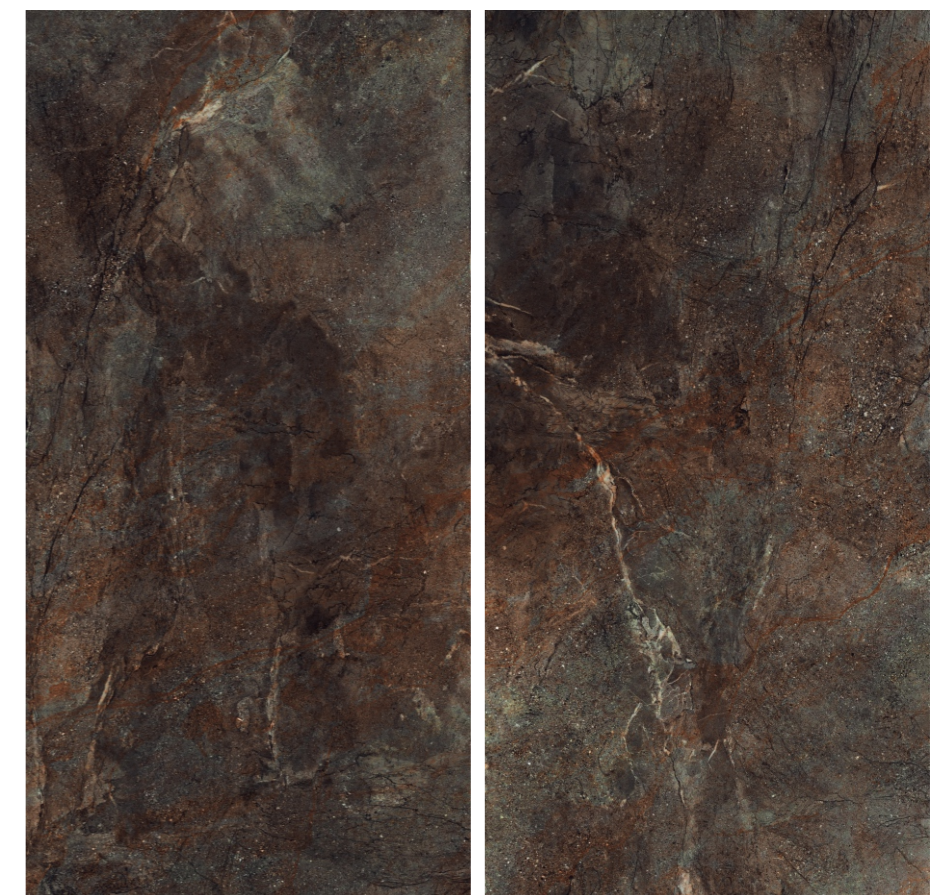

High Glossy

9 mm

Atlas Black

60x120cm

High Glossy

9 mm

Kelainiya Brown

Reflect
collection