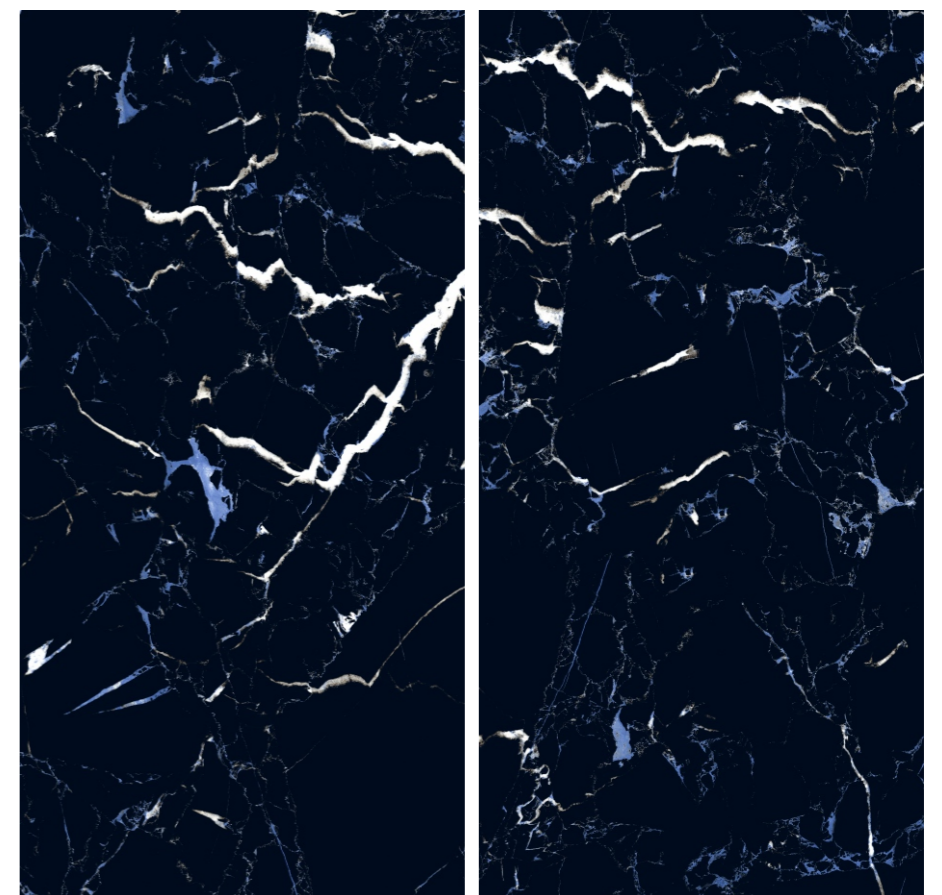

60x120cm

High Glossy

9 mm

Kebon Aqua