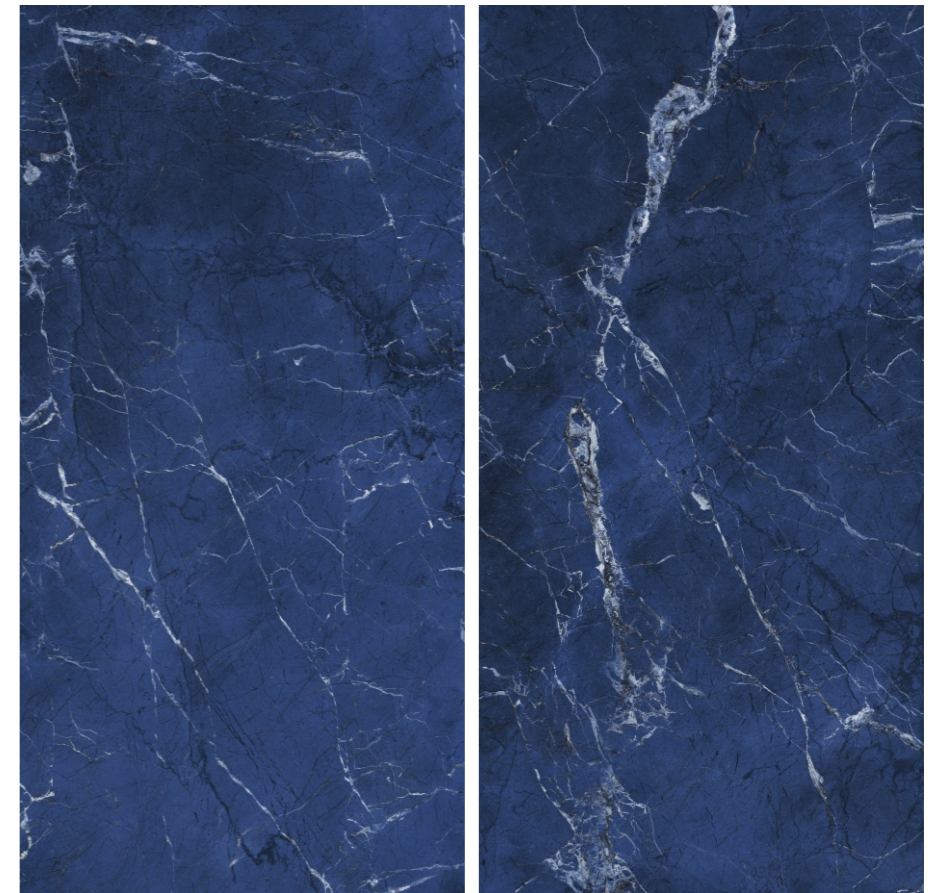

60x120cm

High Glossy

9 mm

60x120cm

High Glossy

9 mm