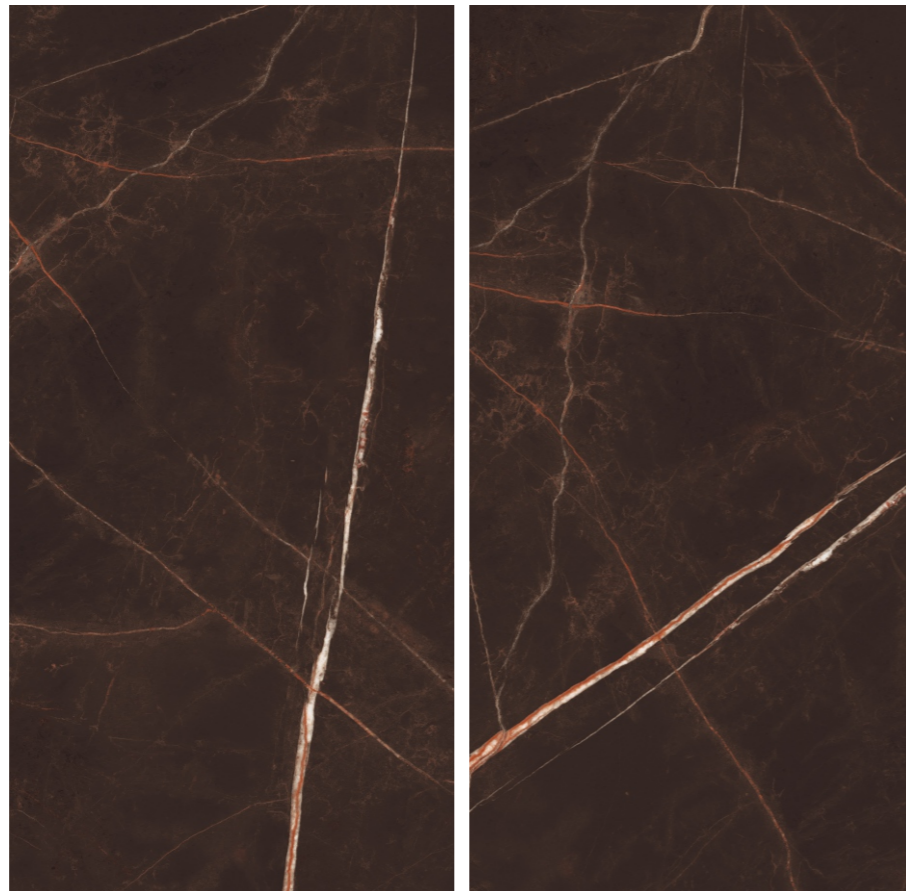

Preview of

Lambradorite Aqua

◀ Wall - Lambradorite Aqua

also available -
1200x2400mm - High Glossy

60x120cm

High Glossy

9 mm

Vendome Royal