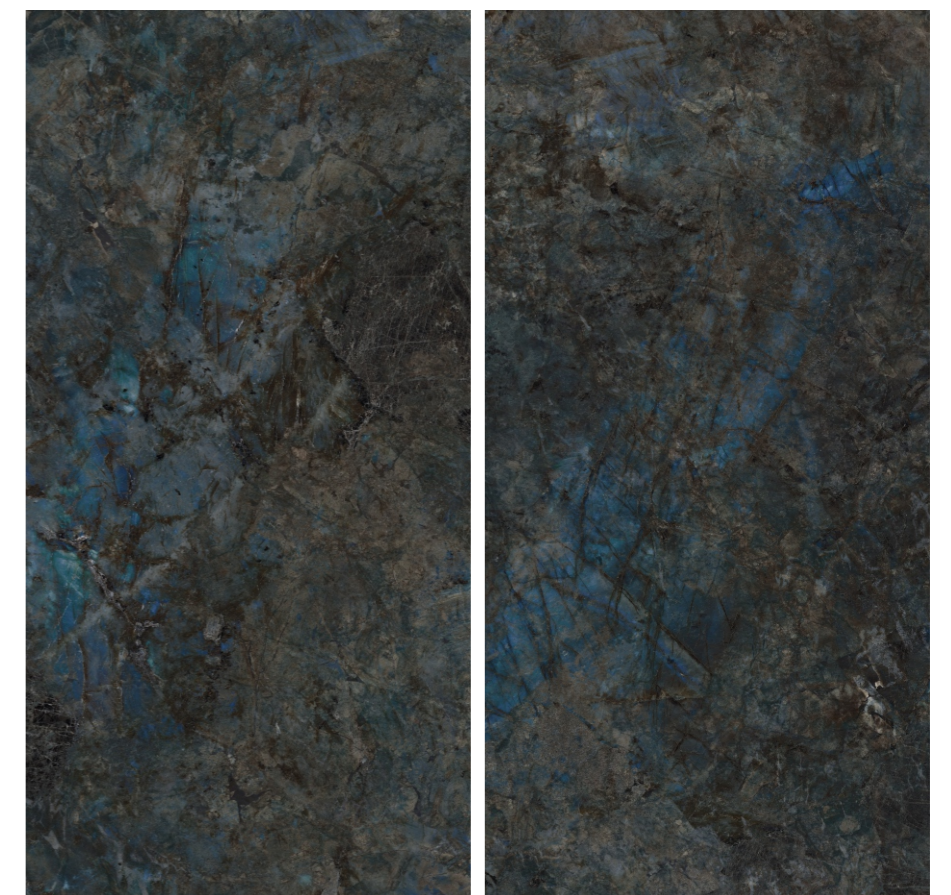

Lambradorite Aqua