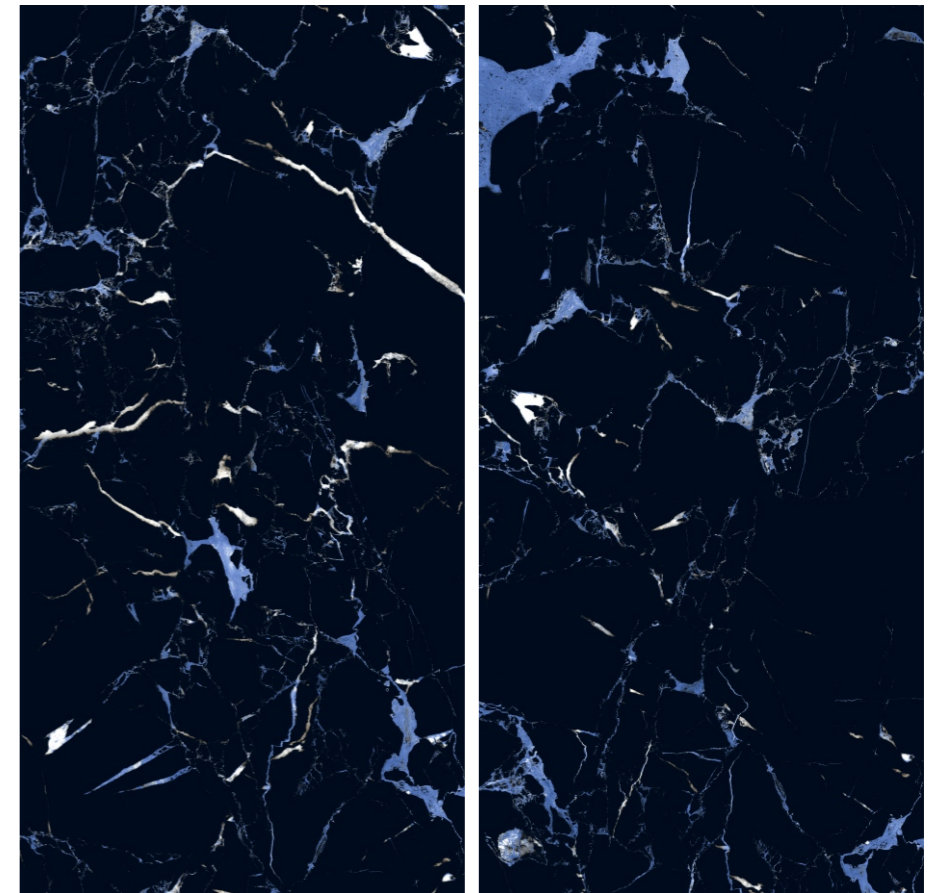

Preview of
Glory Blue

◀ Wall - Glory Blue

60x120cm

High Glossy

9 mm

Kebon White

60x120cm

High Glossy