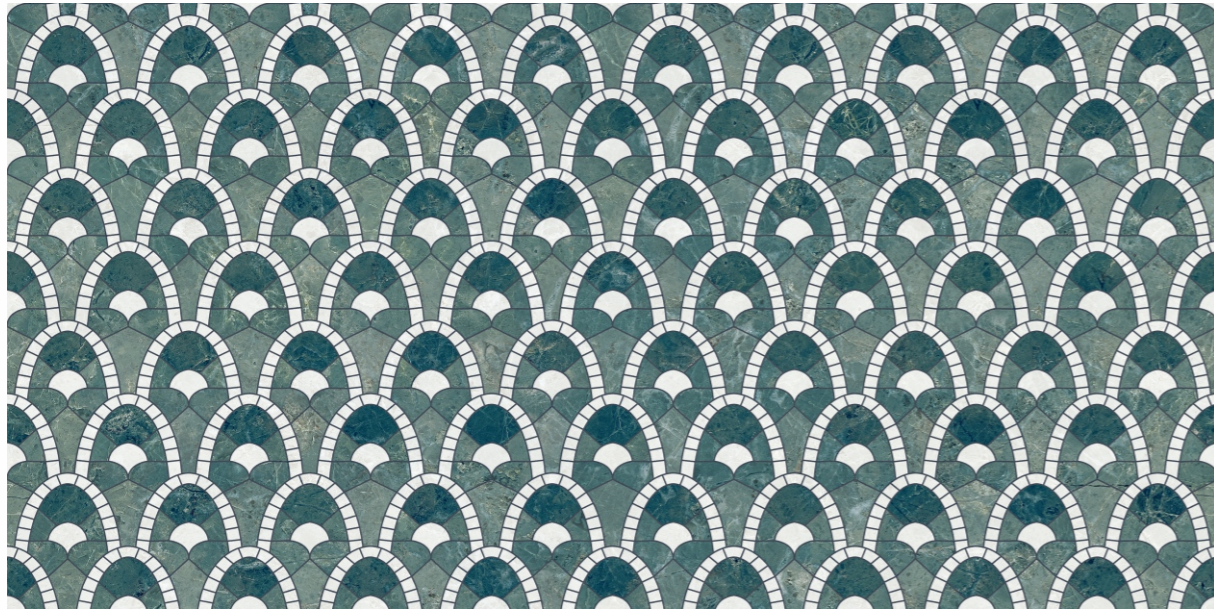

STELLOW GREEN DECOR Surface - High Glossy + Carving
Random - 01

STELLOW GREEN Surface - High Glossy
Random - 04

Sinker⁺
collection

 Tap here to
get 3d & 360° view

Preview of
Stellow Green

- ◀ Wall - Stellow Green Decor
- ▾ Floor - Stellow Green