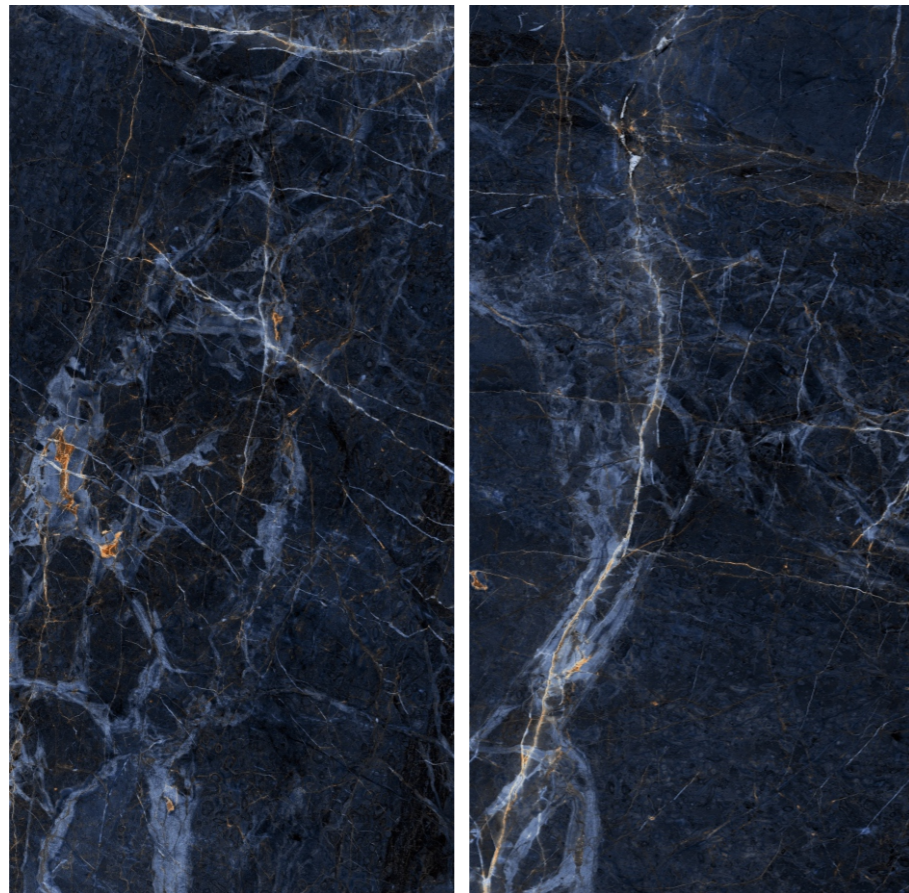

60x120cm

High Glossy

9 mm

60x120cm

High Glossy

9 mm