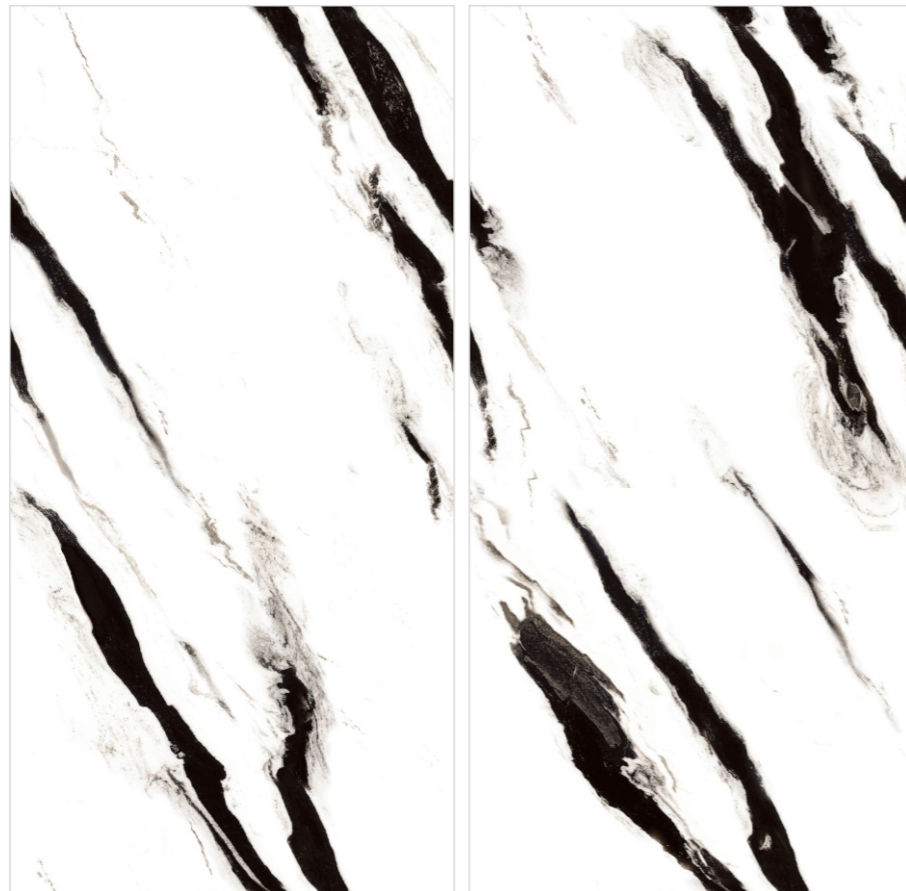

60x120cm

High Glossy

9 mm

6 Faces

also available -
1200x1800mm - High Glossy

60x120cm

High Glossy

9 mm

12 Faces