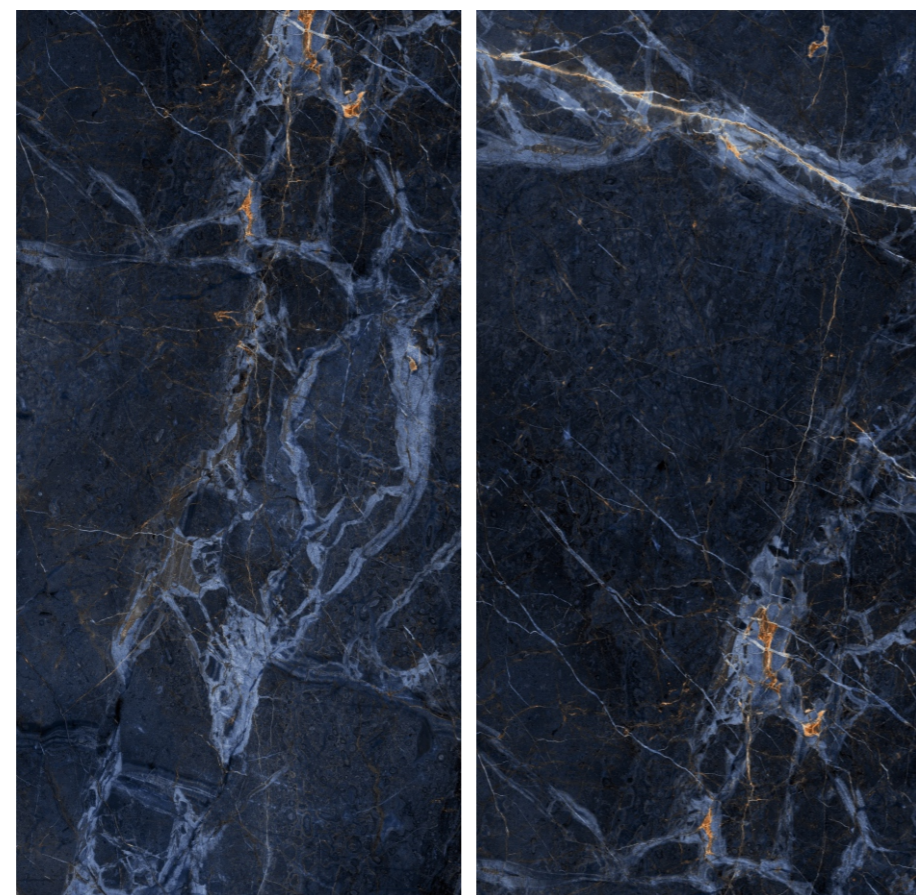

60x120cm

High Glossy

9 mm

Emporium Blue