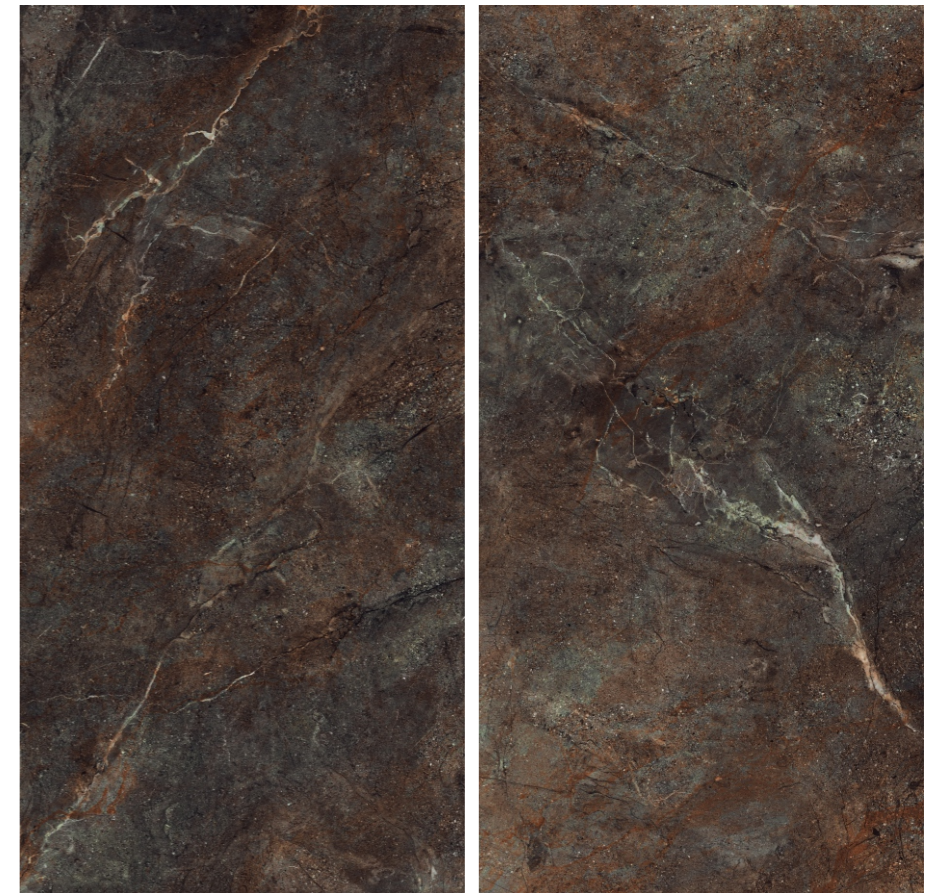

60x120cm

High Glossy

9 mm

60x120cm

High Glossy

9 mm