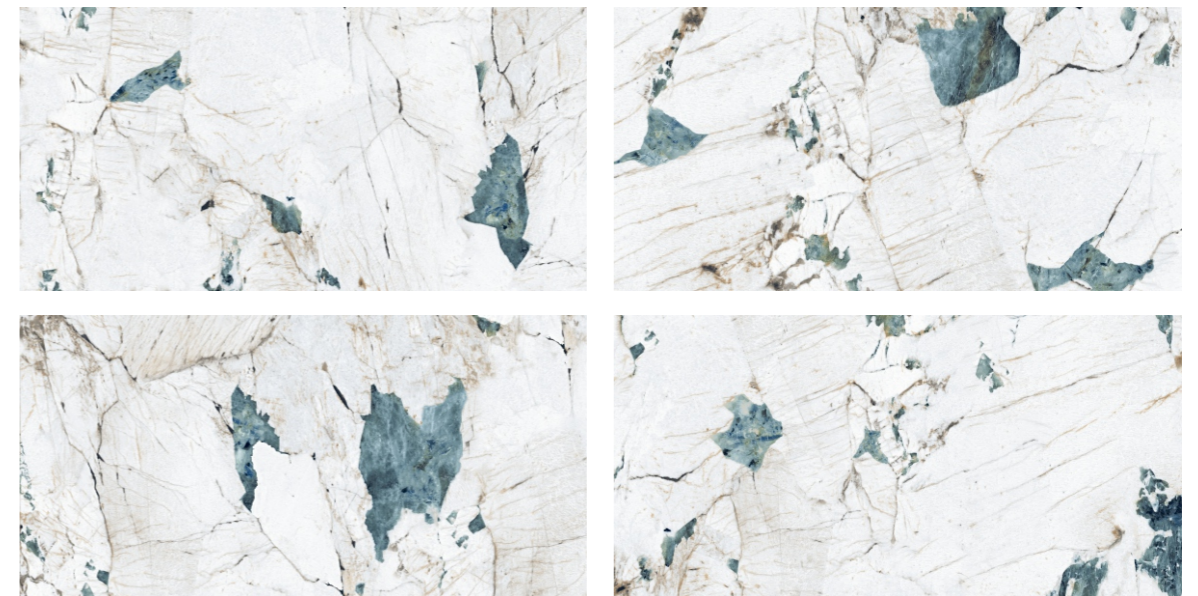

With a texture that exudes durability, this surface instils a sense of longevity in your space, capable of revealing royalness as well as a sense of sureness about the surface.

Lapato + Carving
Surface
600x1200mm