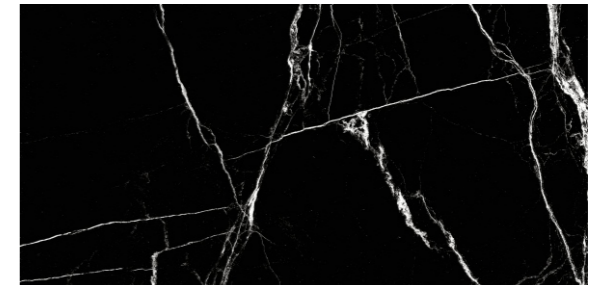

Random
12

600x
1200mm

Surface
Tech Matt

FABULA
COLLECTION

ITACA[®]
an italian live

NERO MARQUINA

NERO MARQUINA

Random
08