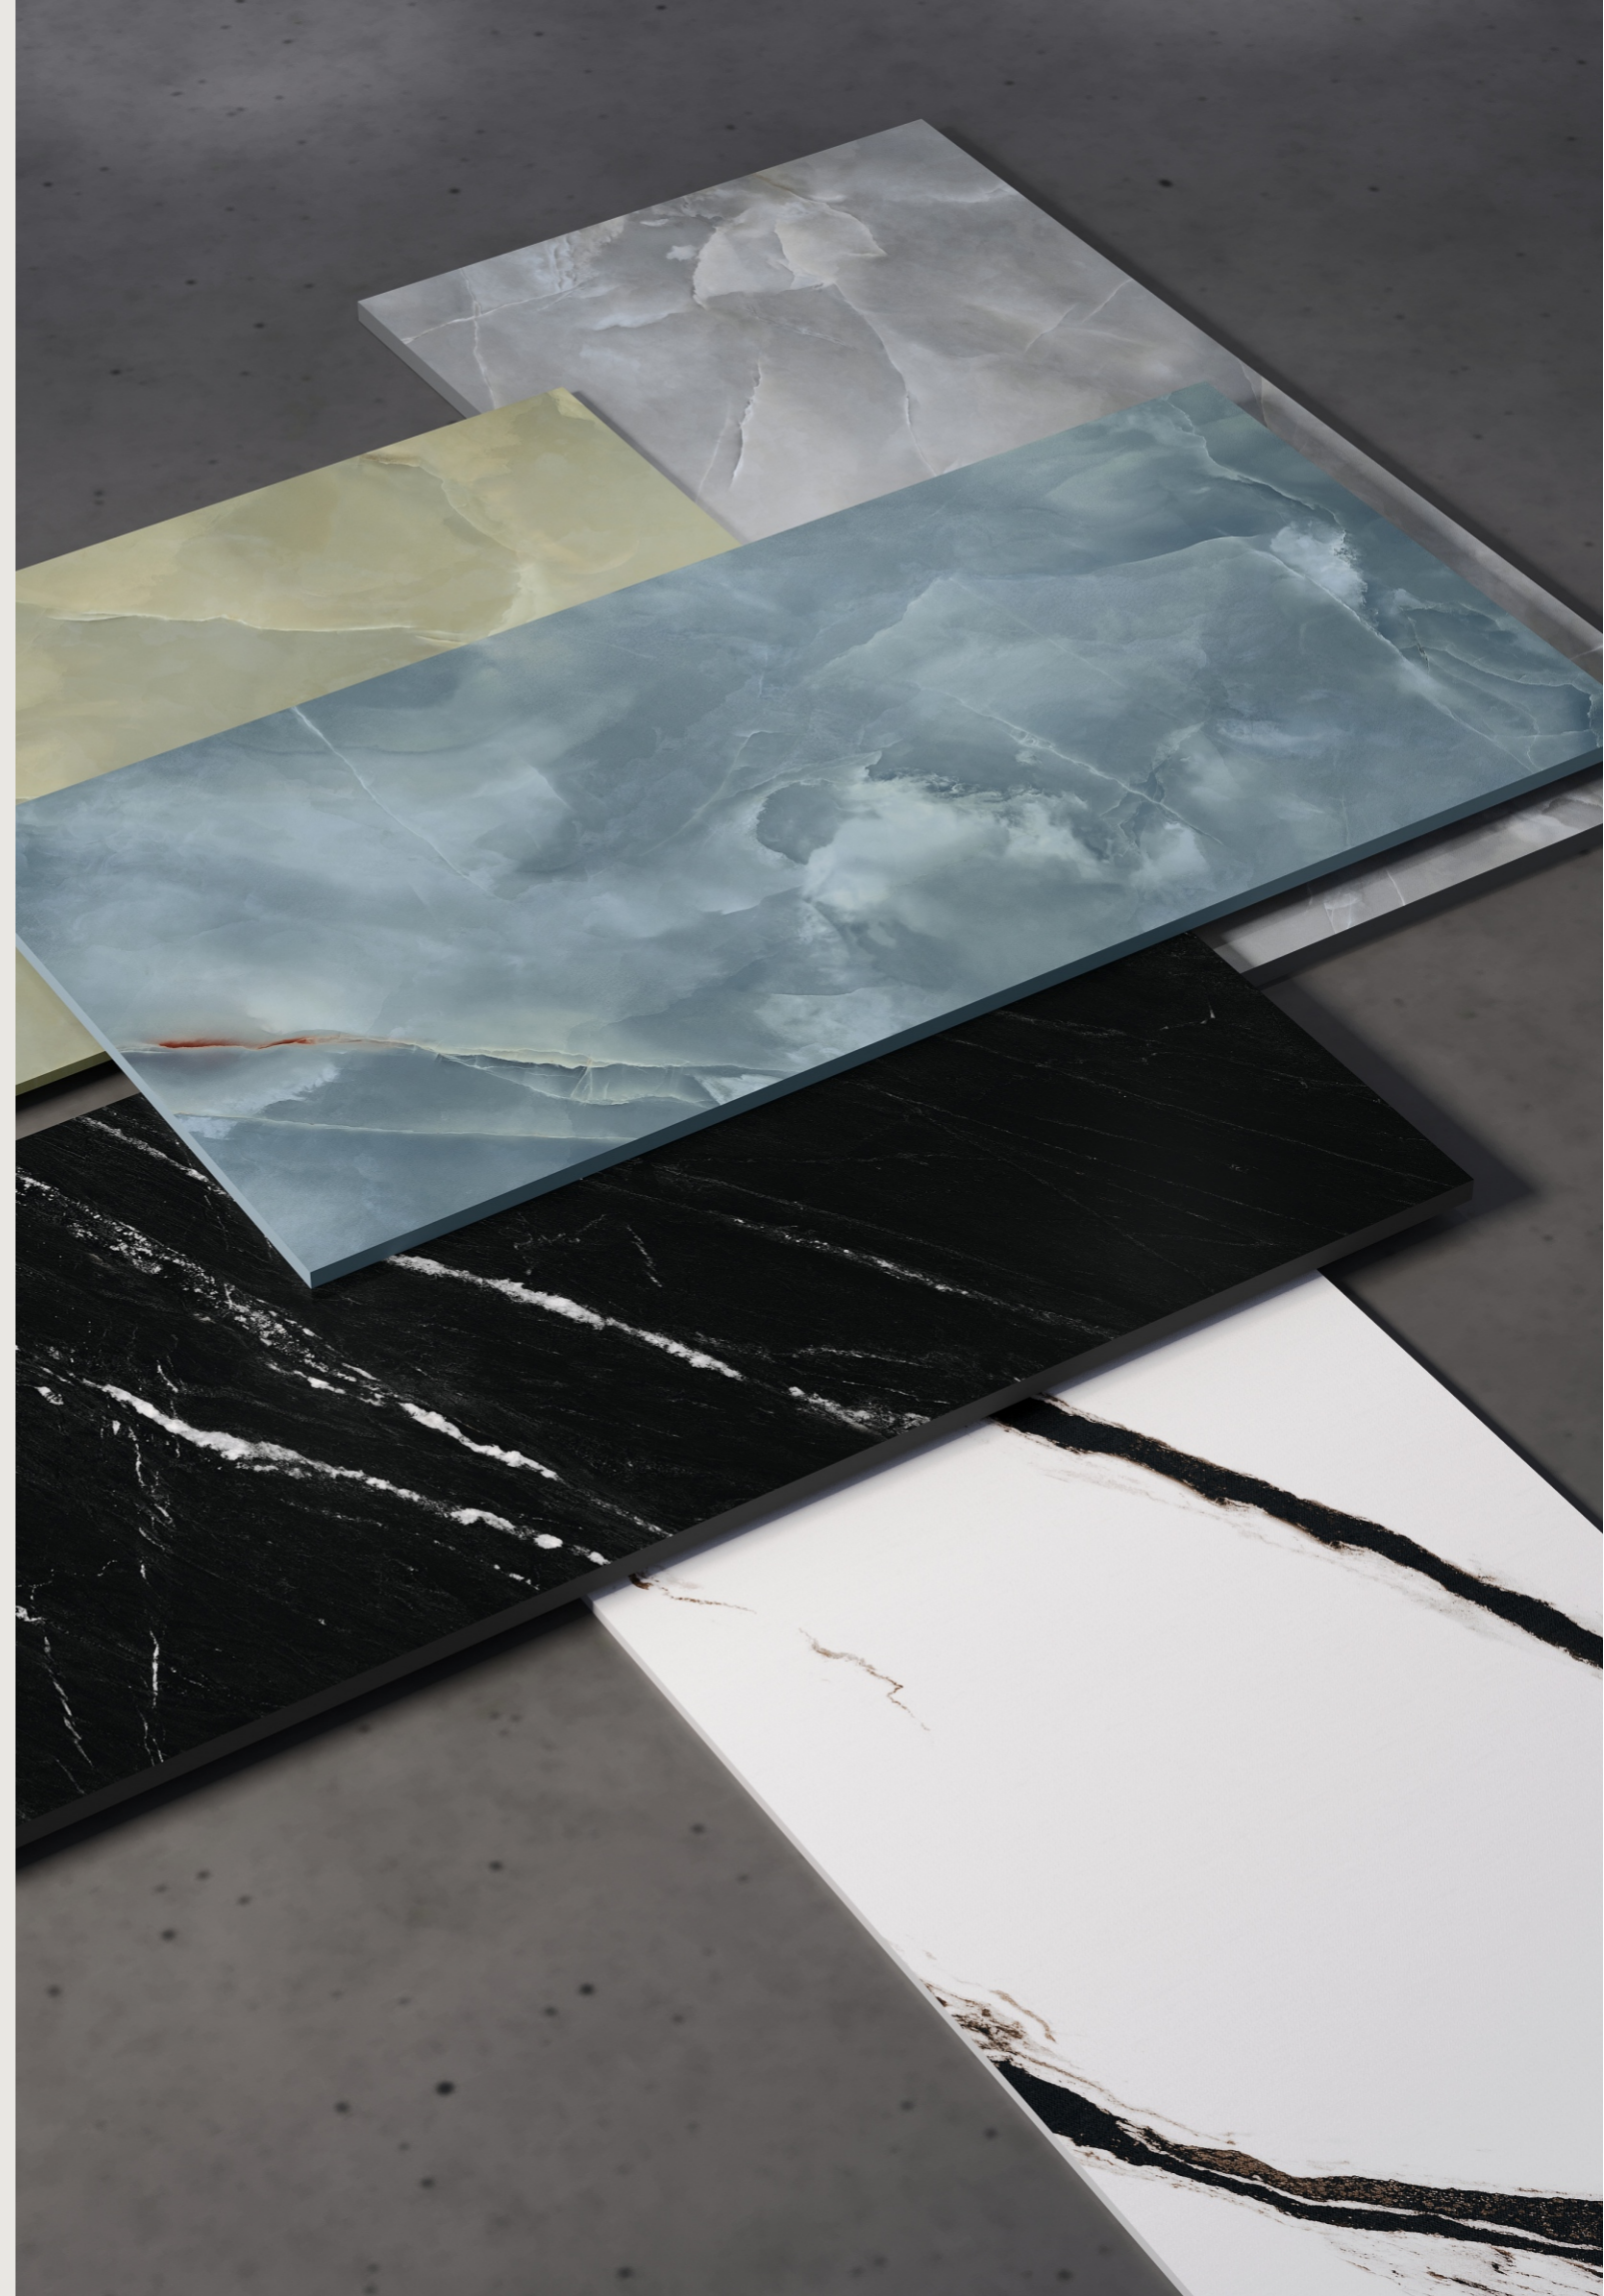

Spectacular
Refined

Our Tech Matt Surface tiles feature rich dark tones with realistic natural beauty. The premium matte finish adds a modern, elegant, and timeless look to every space.

Tech Matt
Surface
600x1200mm