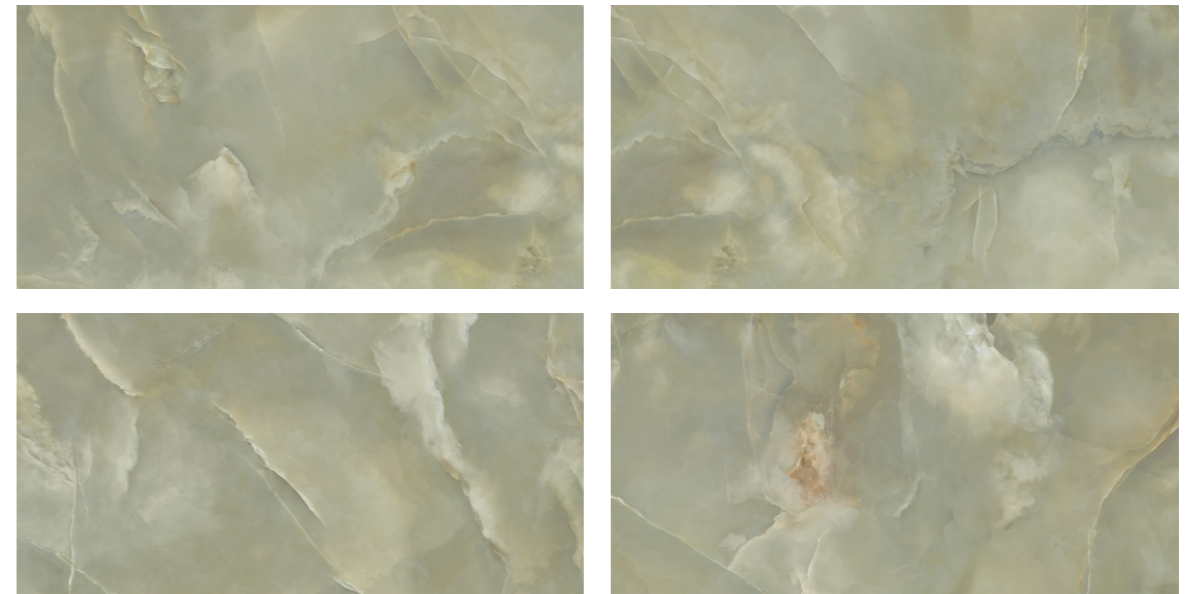

JENNIFER AQUA

FABULA
COLLECTION

ITACA[®]
an italian live

JENNIFER AQUA

Random
12

600x
1200mm

Surface
Tech Matt

/
JENNIFER OLIVE
/