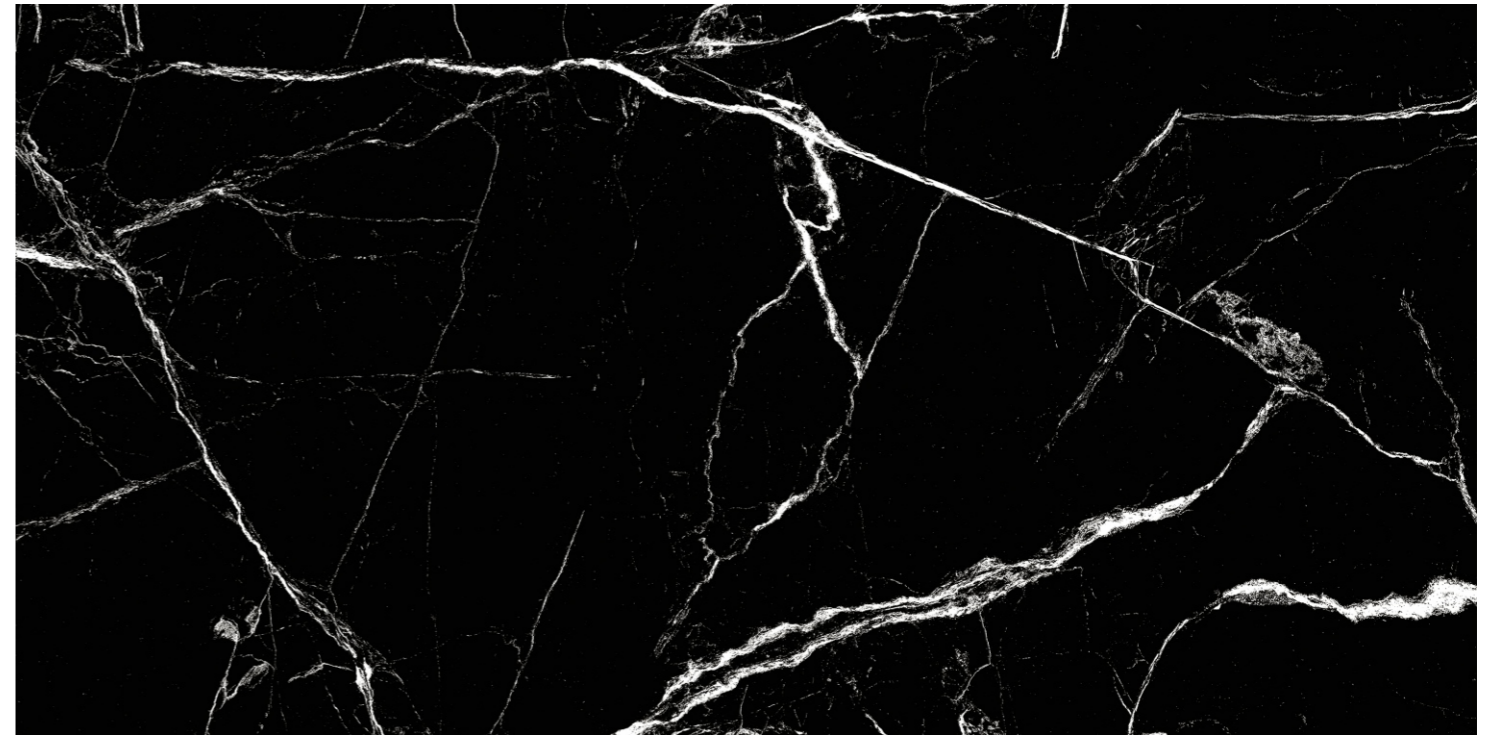

Random
12

600x
1200mm

Surface
Tech Matt

FABULA
COLLECTION

ITACA[®]
an italian live

NERO MARQUINA

NERO MARQUINA

Random
08