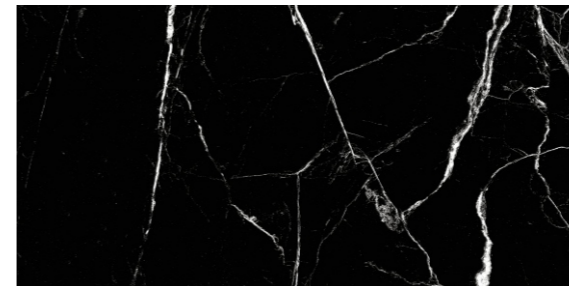

Random
12

600x
1200mm

Surface
Tech Matt

FABULA
COLLECTION

ITACA[®]
an italian live

NERO MARQUINA

NERO MARQUINA

Random
08