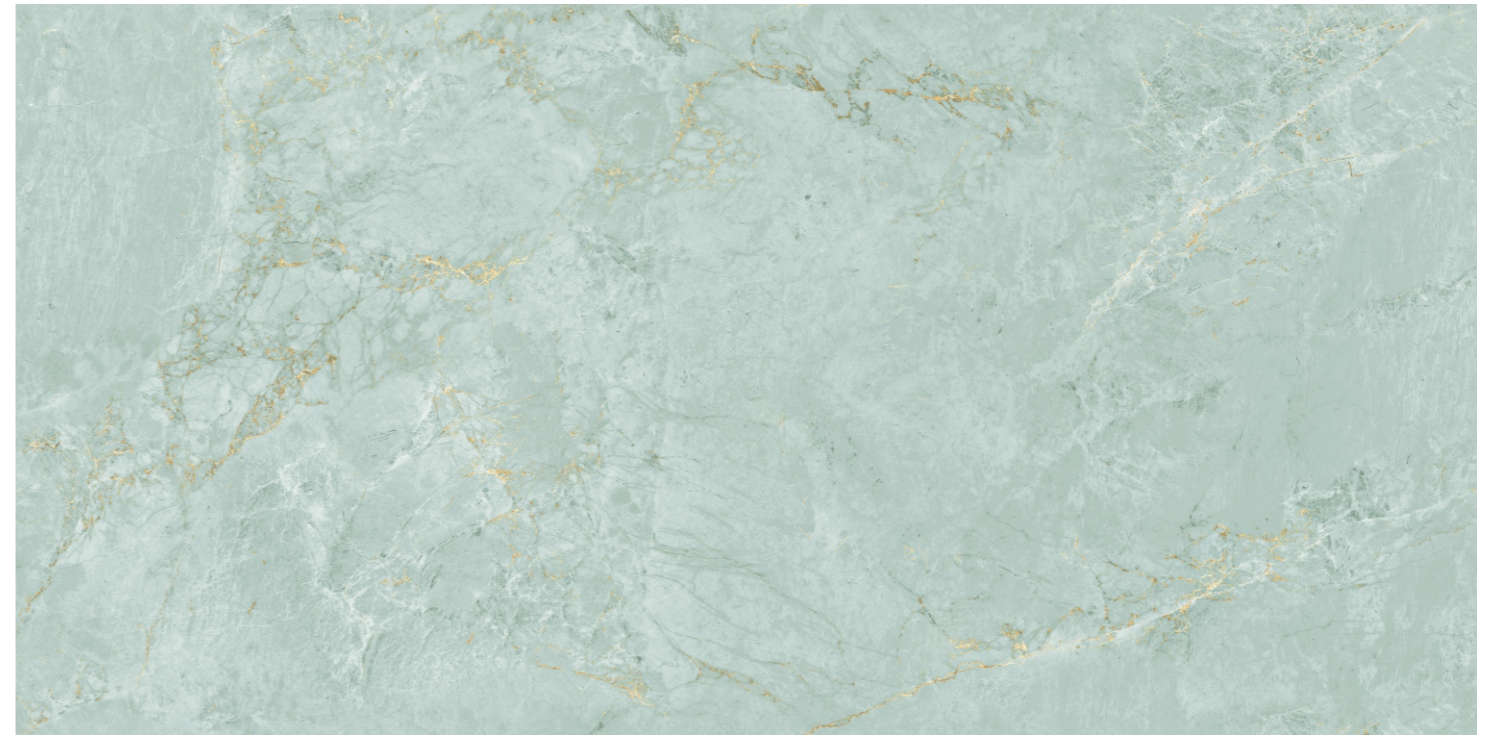

also available - 600x1200mm - Glossy | Matt
1200x1800m - Glossy

VENZO AQUA ENDLESS

VENZO AQUA ENDLESS

Tap To Explore
Random Faces | 3D | 360 | Live Video

Random
08

600x
1200mm

Surface
Lapato + Carving