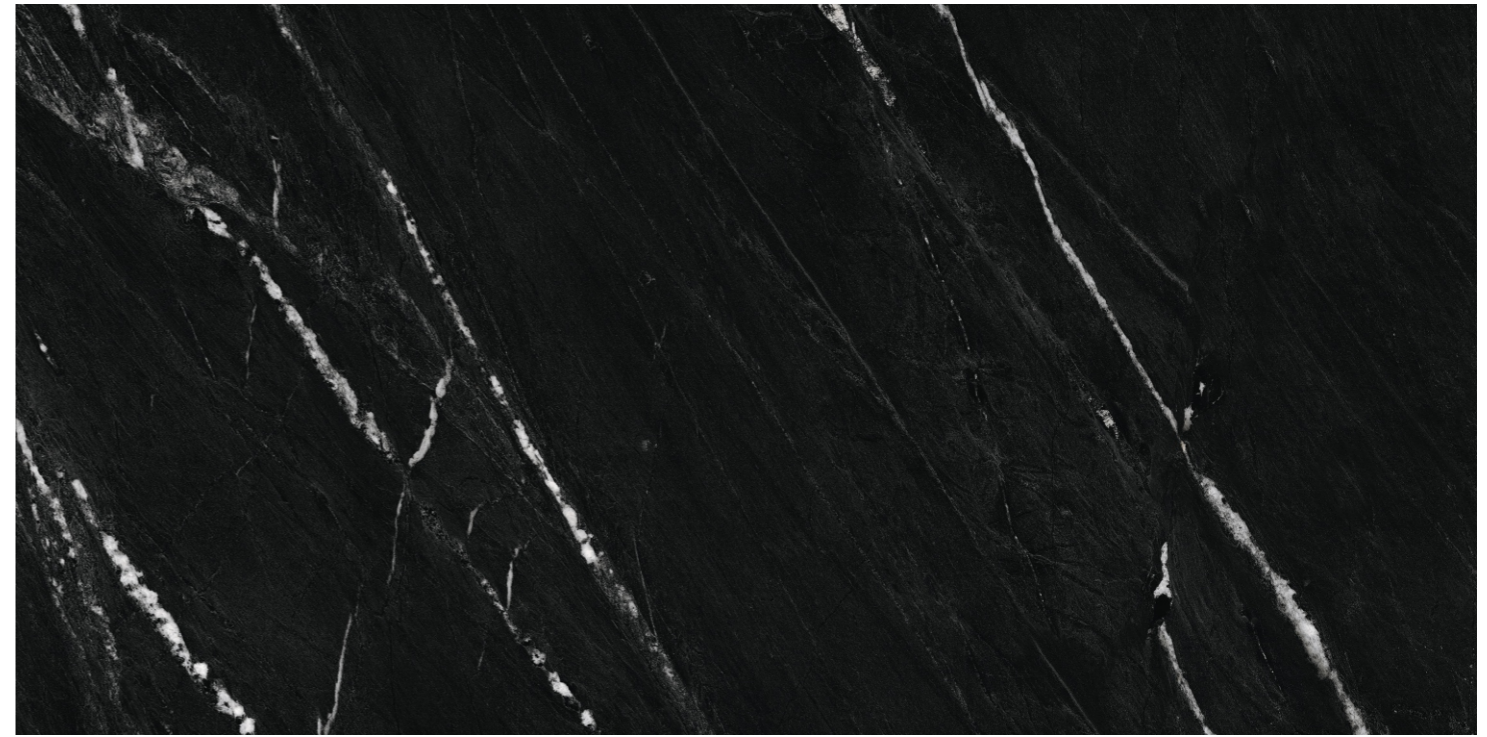

600x
1200mm

Surface
Tech Matt

FABULA
COLLECTION

ITACA®
an italian live

MARINE BLACK

MARINE BLACK

Random
08

600x
1200mm