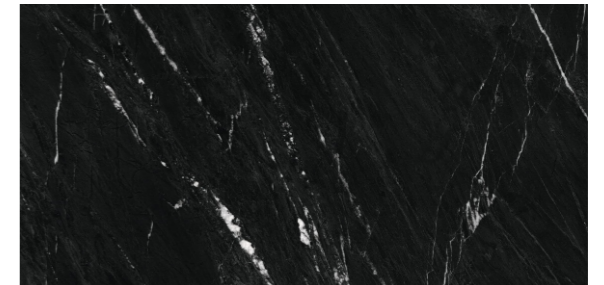

MARINE BLACK

MARINE BLACK

Random
08

600x
1200mm

Surface
Tech Matt