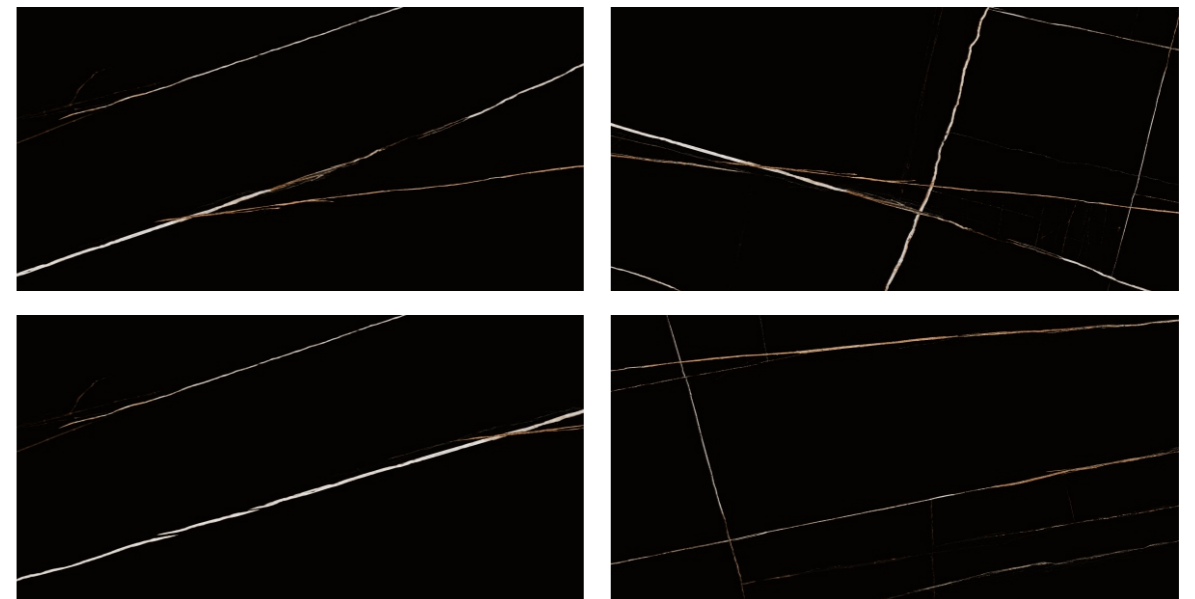

ATLAS BLACK

ATLAS BLACK

Random
08

600x
1200mm

Surface
Tech Matt