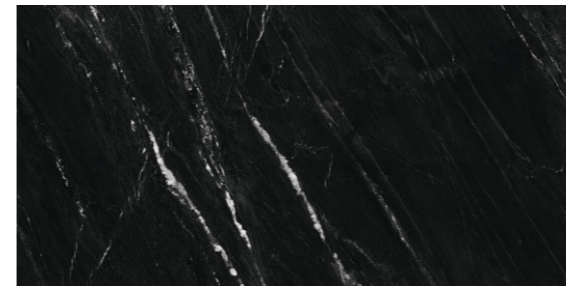

MARINE BLACK

MARINE BLACK

Random
08

600x
1200mm

Surface
Tech Matt