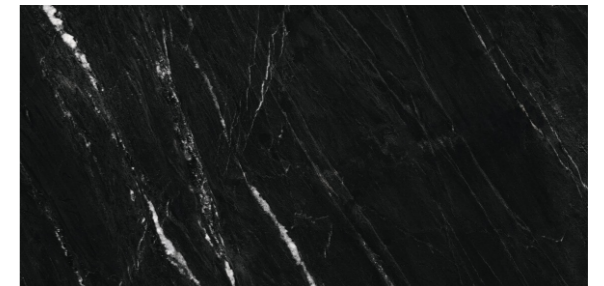

MARINE BLACK

MARINE BLACK

Random
08

600x
1200mm

Surface
Tech Matt