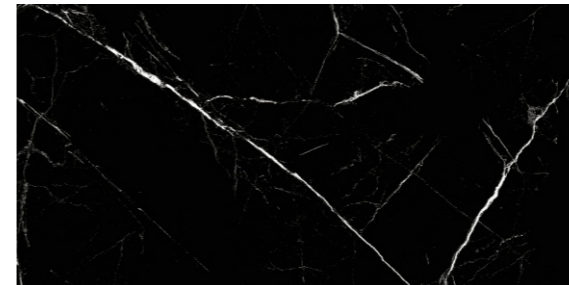

Random
12

600x
1200mm

Surface
Tech Matt

FABULA
COLLECTION

ITACA[®]
an italian live

NERO MARQUINA

NERO MARQUINA

Random
08