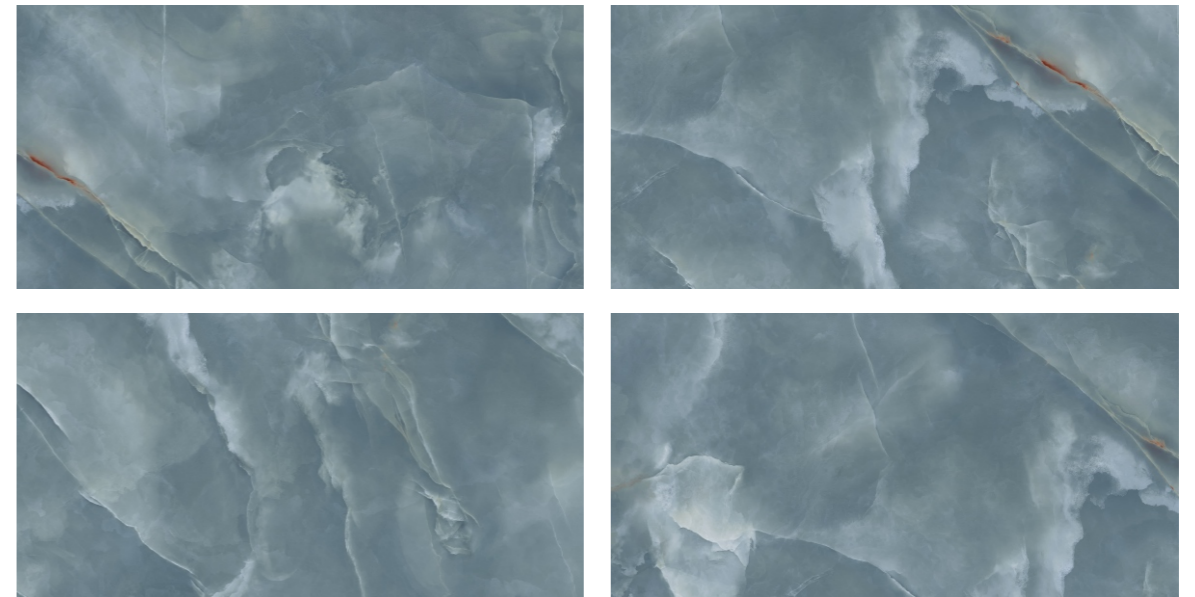

JENNIFER AQUA

Random
12

600x
1200mm

Surface
Tech Matt