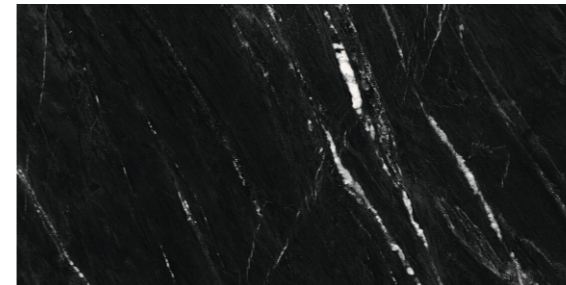

MARINE BLACK

MARINE BLACK

Random
08

600x
1200mm

Surface
Tech Matt