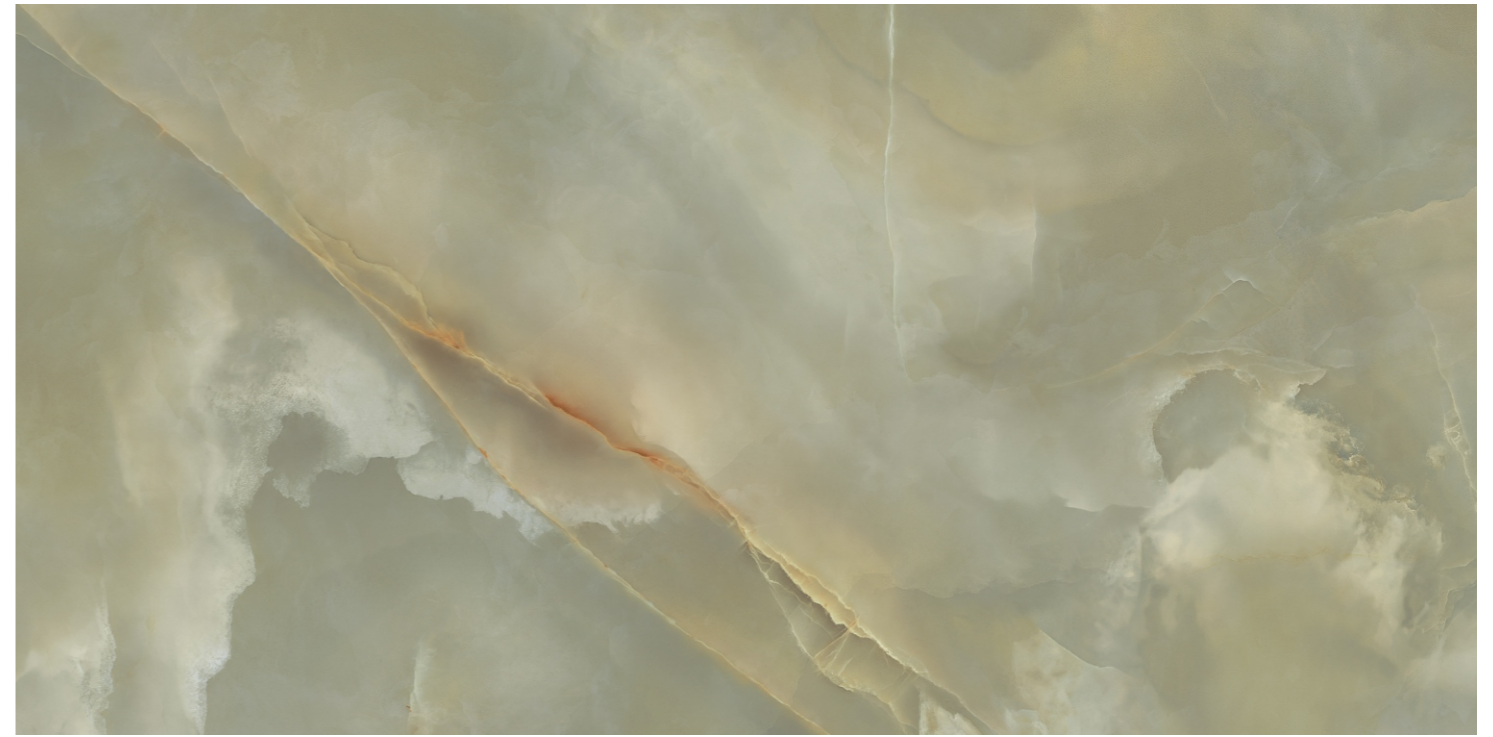

JENNIFER AQUA

FABULA
COLLECTION

ITACA[®]
an italian live

JENNIFER AQUA

Random
12

600x
1200mm

Surface
Tech Matt

/
JENNIFER OLIVE
/