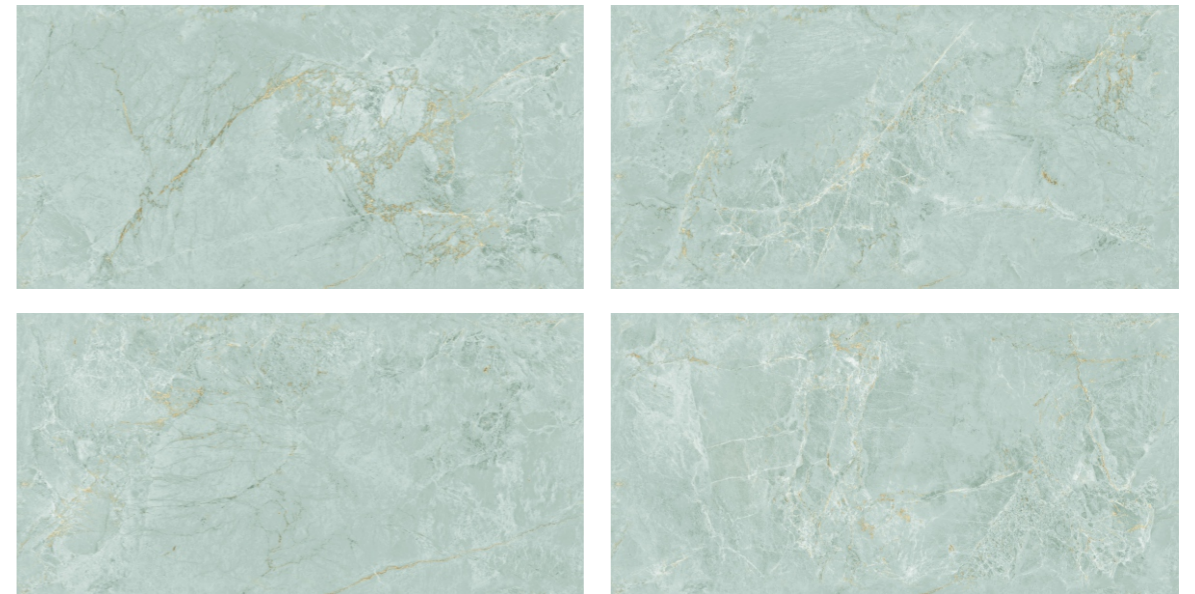

also available - 600x1200mm - Glossy | Matt
1200x1800m - Glossy

VENZO AQUA ENDLESS

VENZO AQUA ENDLESS

Tap To Explore
Random Faces | 3D | 360 | Live Video

Random
08

600x
1200mm

Surface
Lapato + Carving