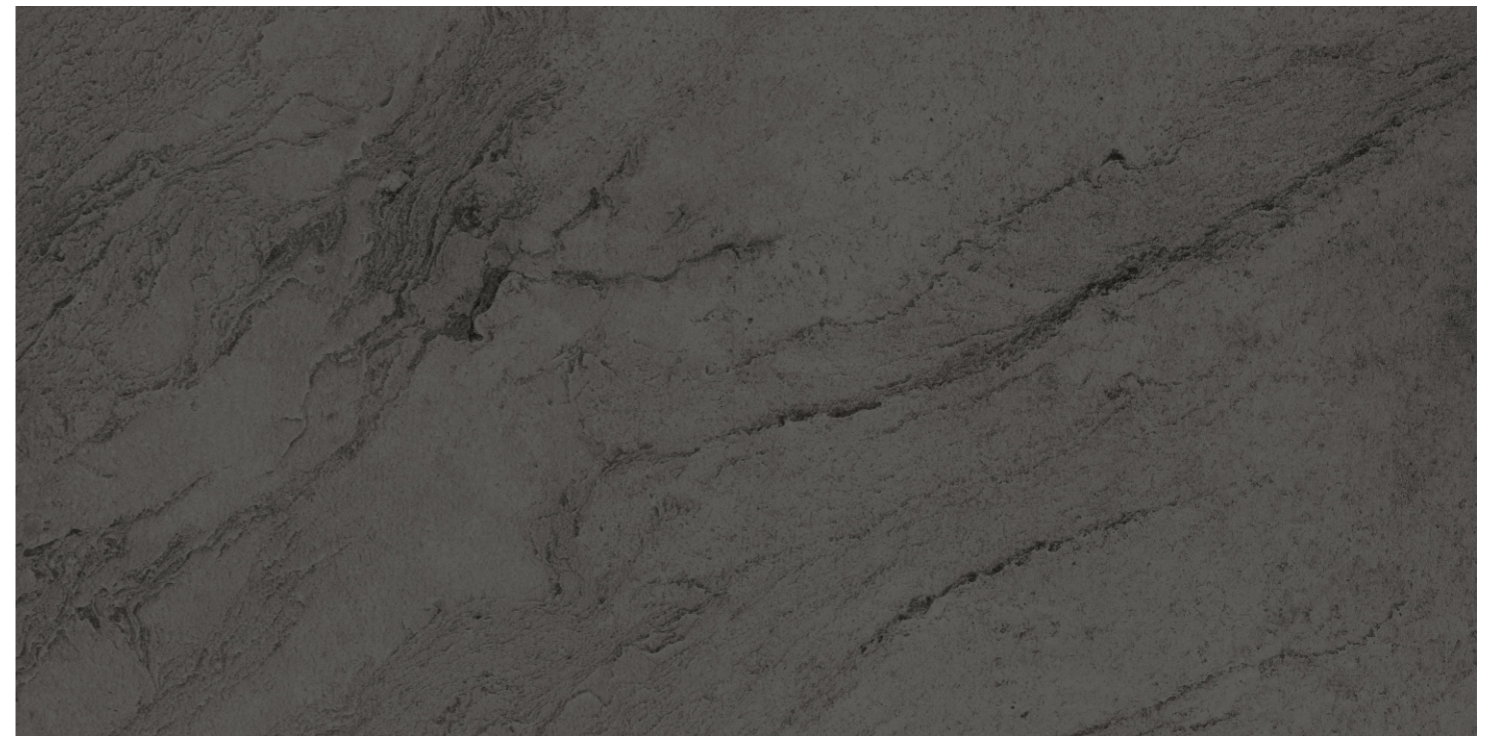

ENGLAND WHITE

Tap To Explore
Random Faces | 3D | 360 | Live Video

Random
07

600x
1200mm

Surface
Lapato + Carving

SPARKLING
COLLECTION

ITACA[®]
an italian live

ENGLAND BLACK