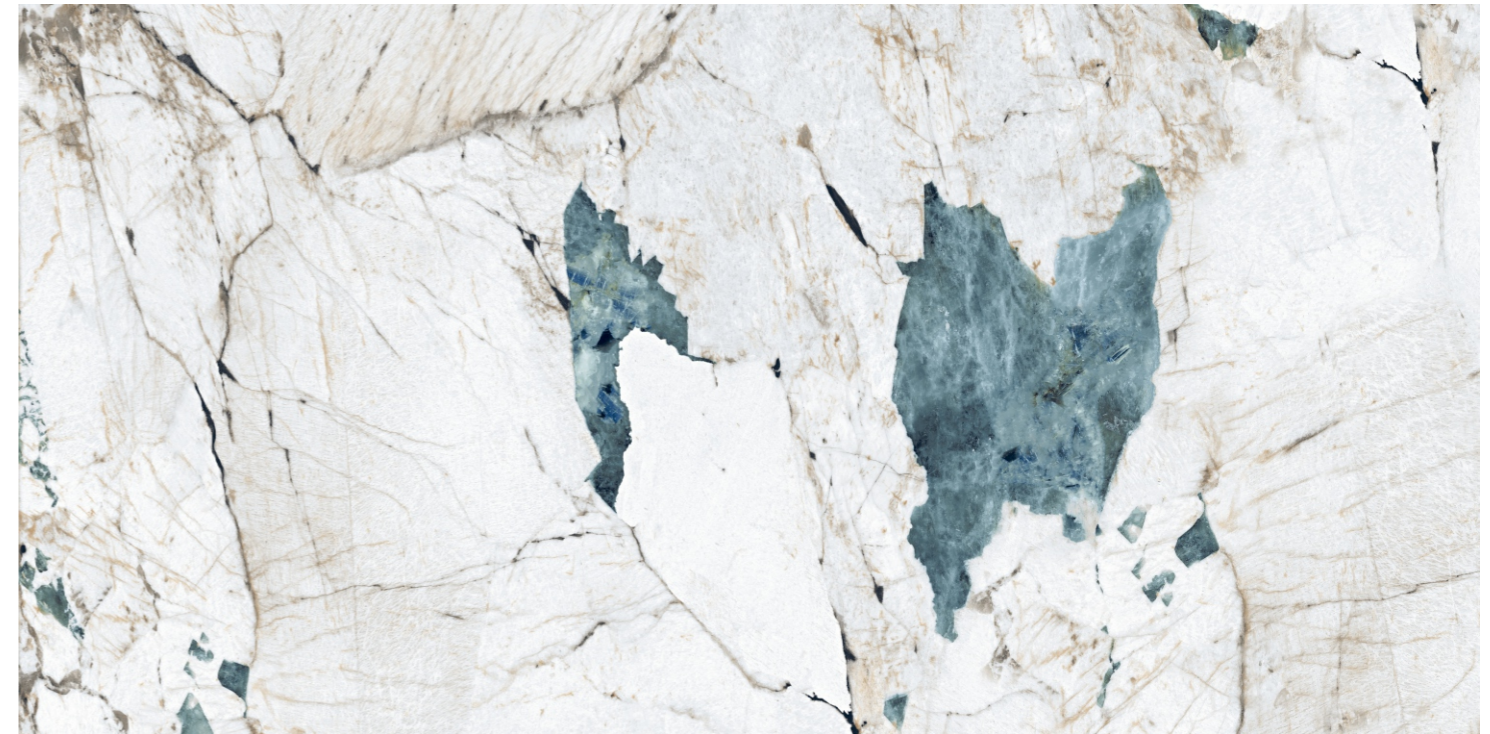

With a texture that exudes durability, this surface instils a sense of longevity in your space, capable of revealing royalness as well as a sense of sureness about the surface.

Lapato + Carving
Surface
600x1200mm