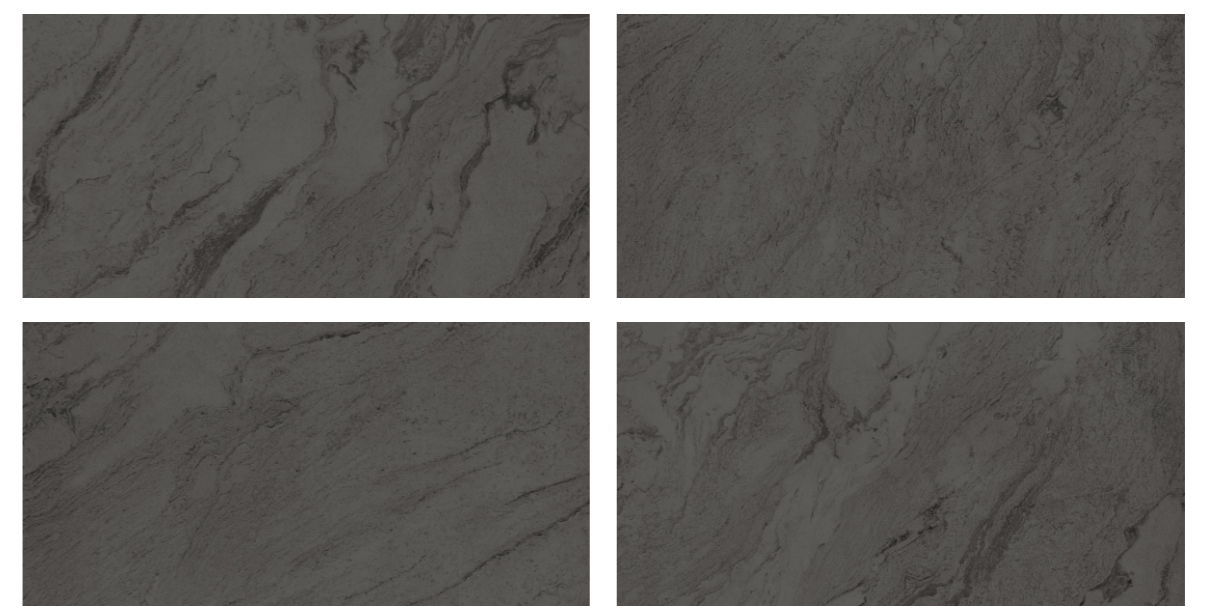

ENGLAND WHITE

Tap To Explore
Random Faces | 3D | 360 | Live Video

Random
07

600x
1200mm

Surface
Lapato + Carving

SPARKLING
COLLECTION

ITACA[®]
an italian live

ENGLAND BLACK