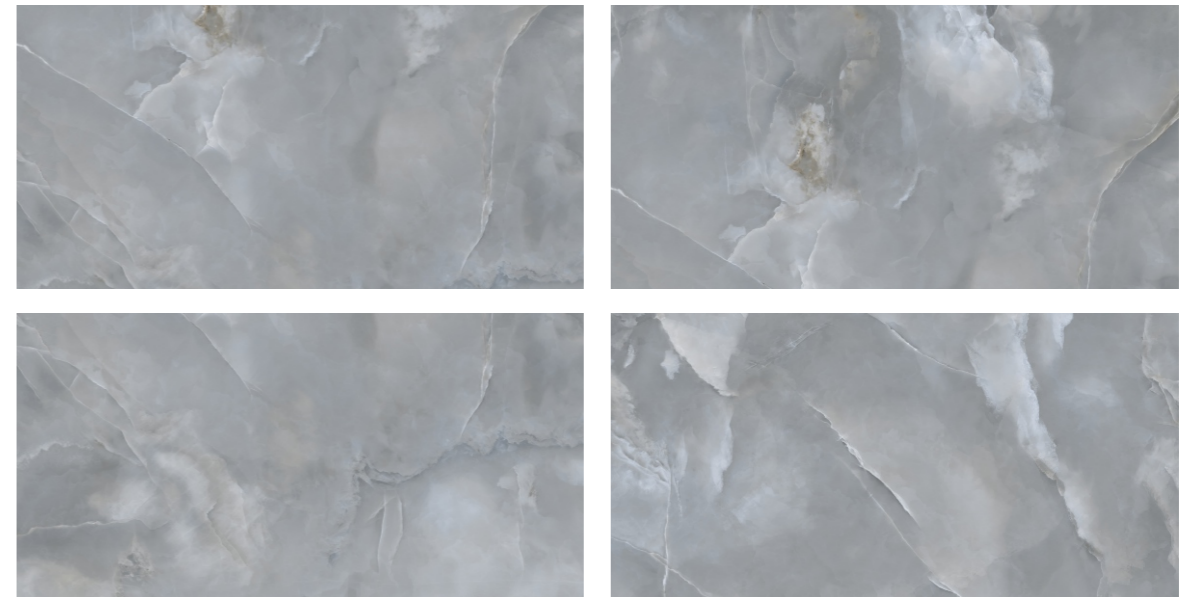

JENNIFER OLIVE

Random
12

600x
1200mm

Surface
Tech Matt

FABULA
COLLECTION

ITACA[®]
an italian live

JENNIFER GREY

JENNIFER GREY