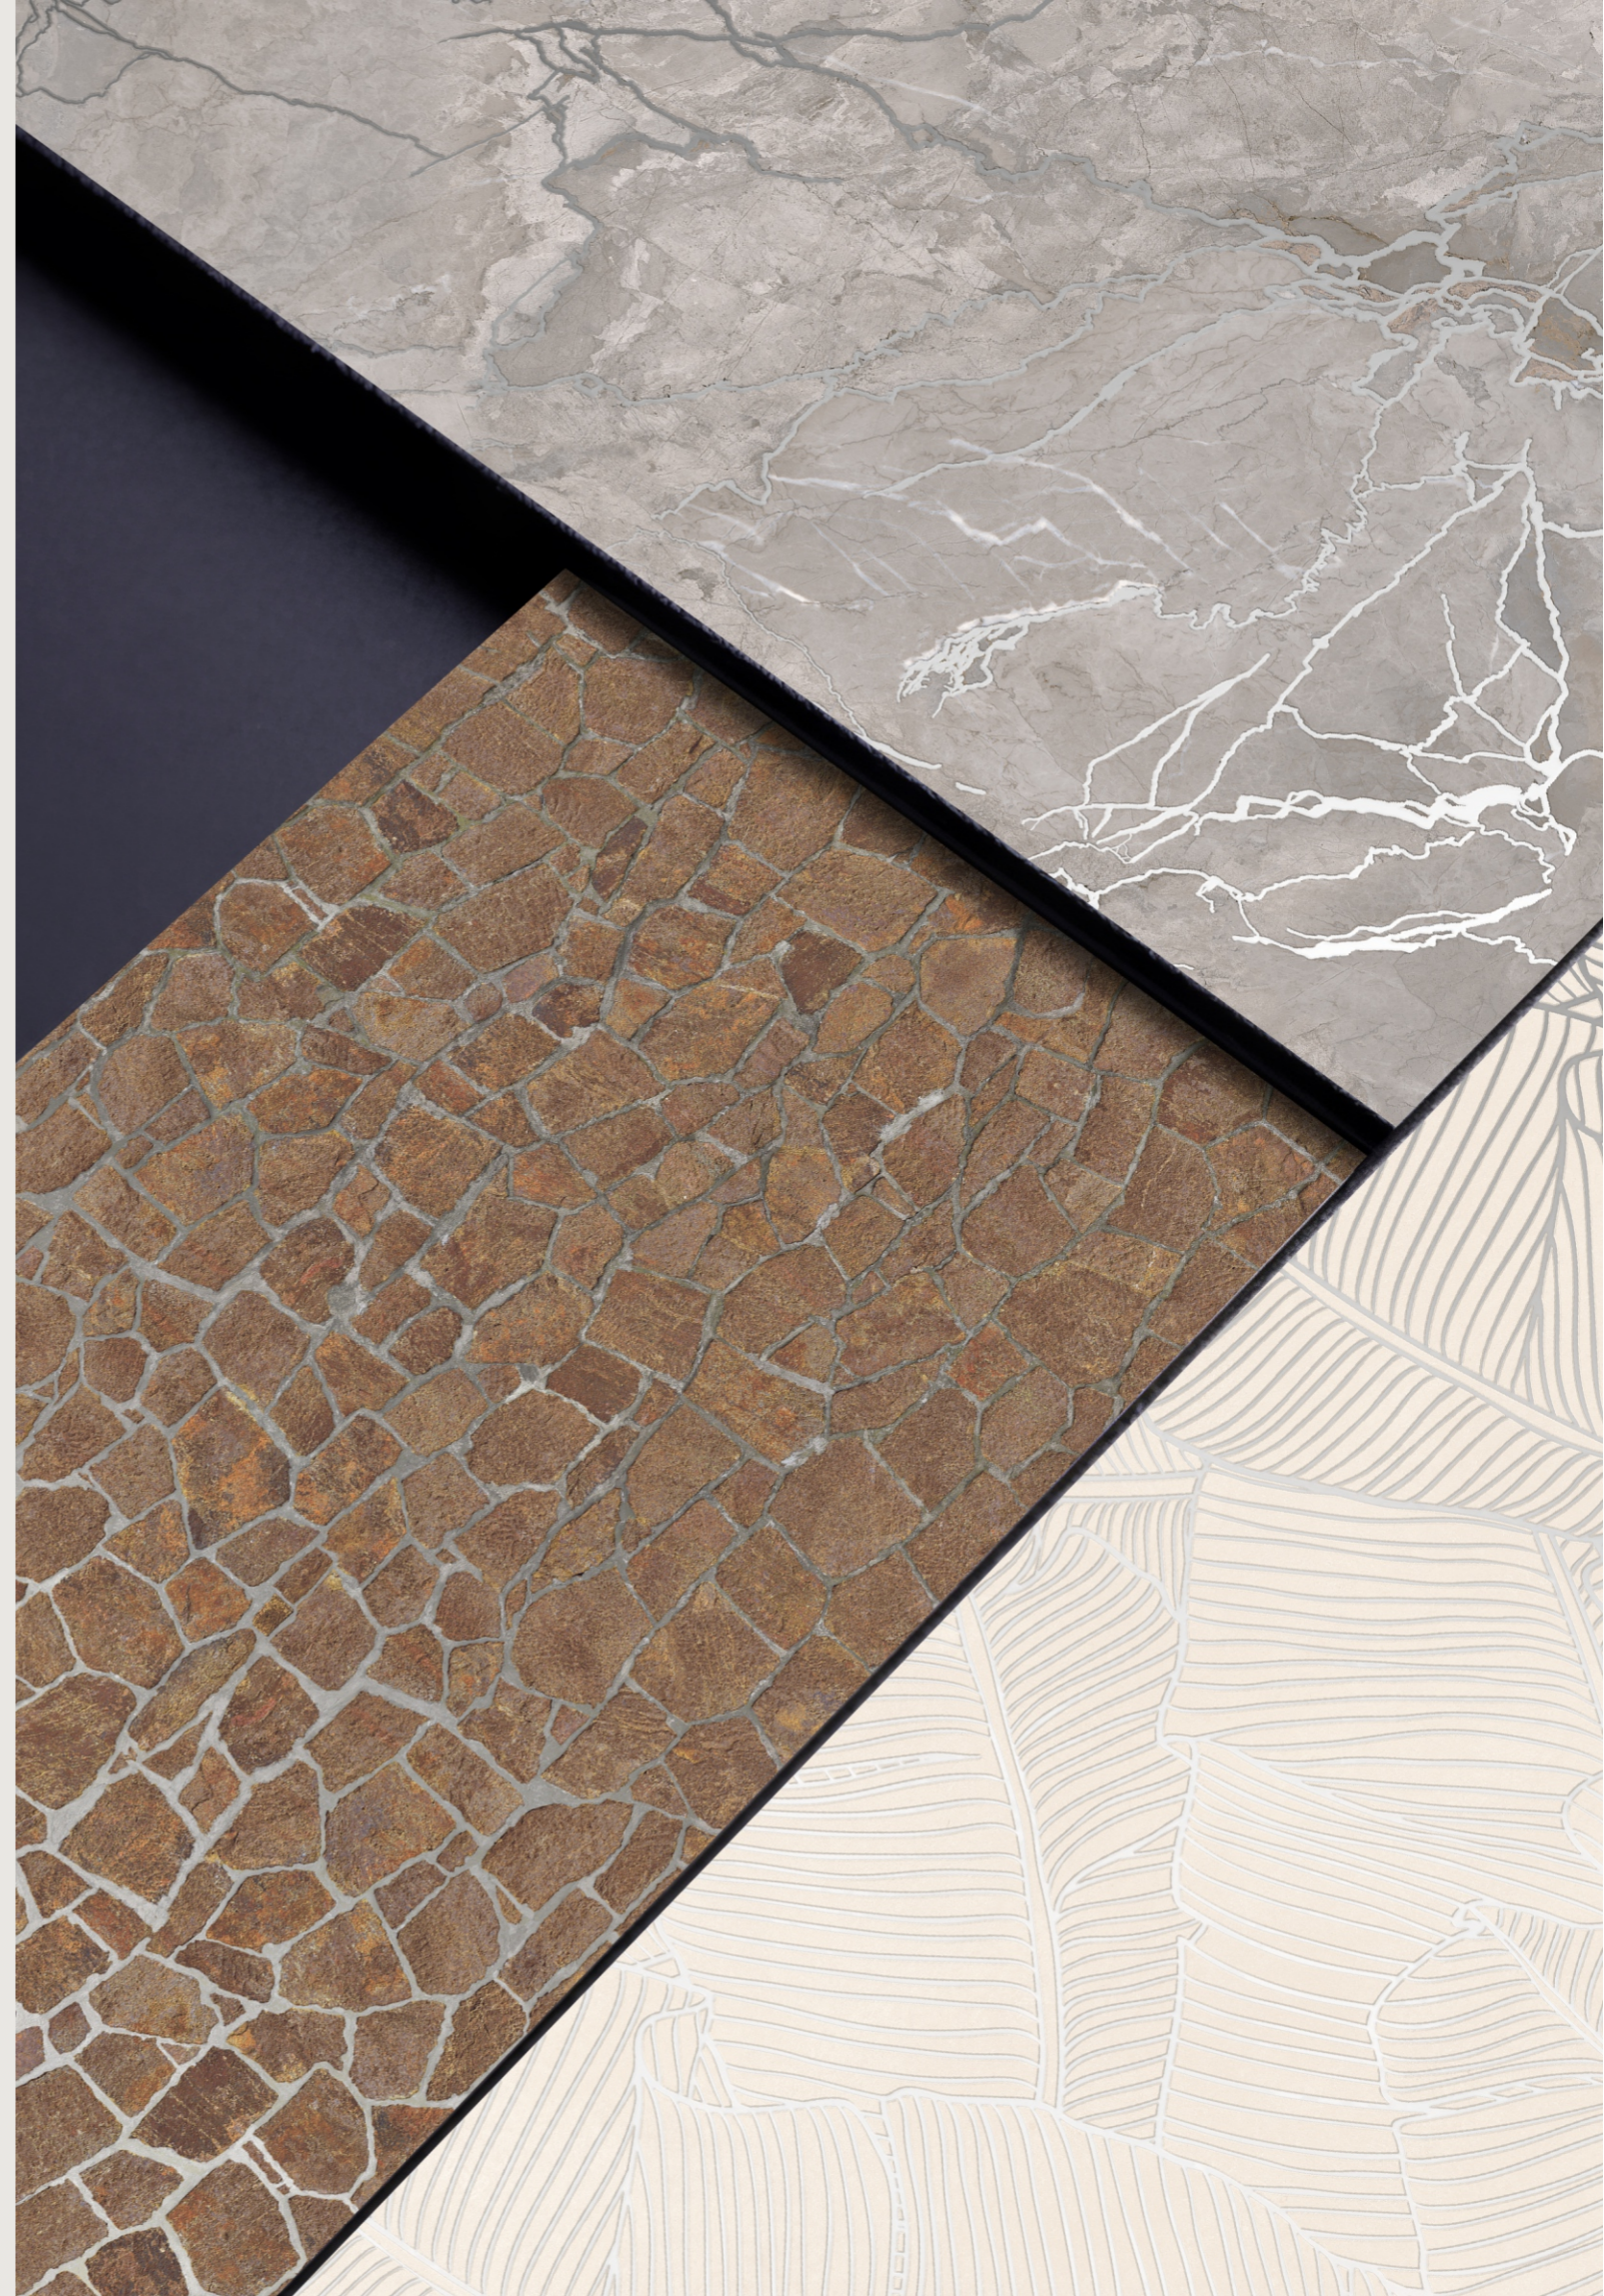

GLAMOUR
COLLECTION

Breathtaking
charming

With a texture that exudes durability, this surface instils a sense of longevity in your space, capable of revealing royalness as well as a sense of sureness about the surface.

Glue
Surface
600x1200mm