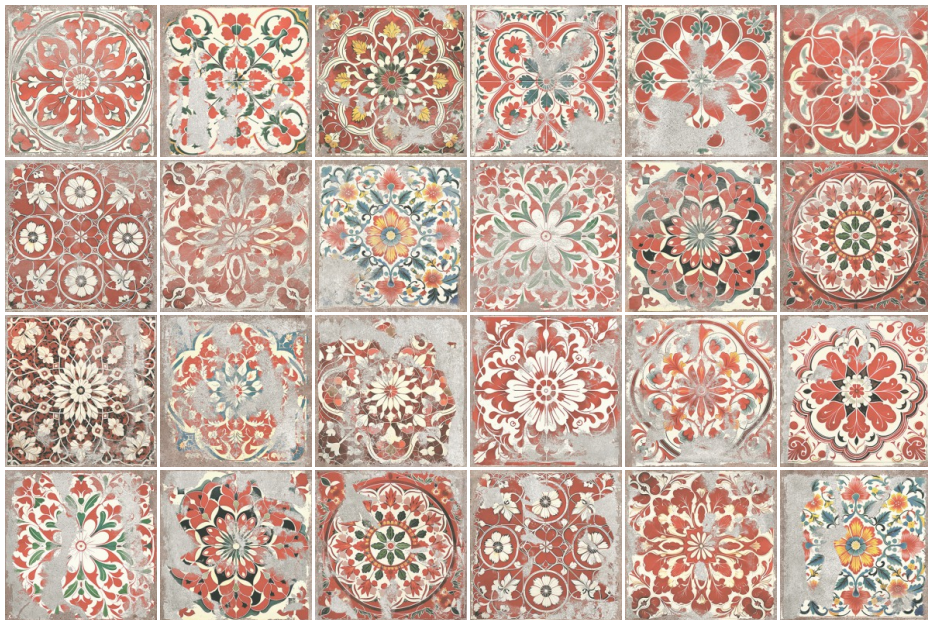

Available Random: **24**

Size: **198x198mm** | Surface: **Carving** | Thickness: **9mm** | Body Type: **GVT**

POCKET
COLLECTION