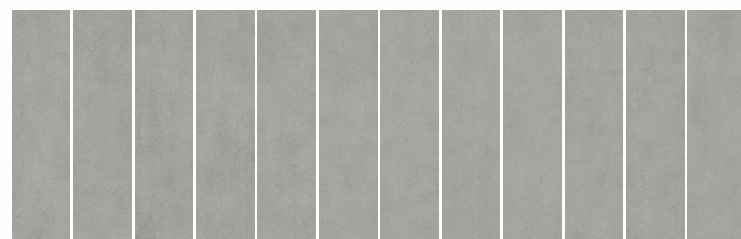

Available Random: **12**

Size: 75x300mm	Surface: Glossy + Punch Matt + Punch	Thickness: 9mm	Body Type: GVT