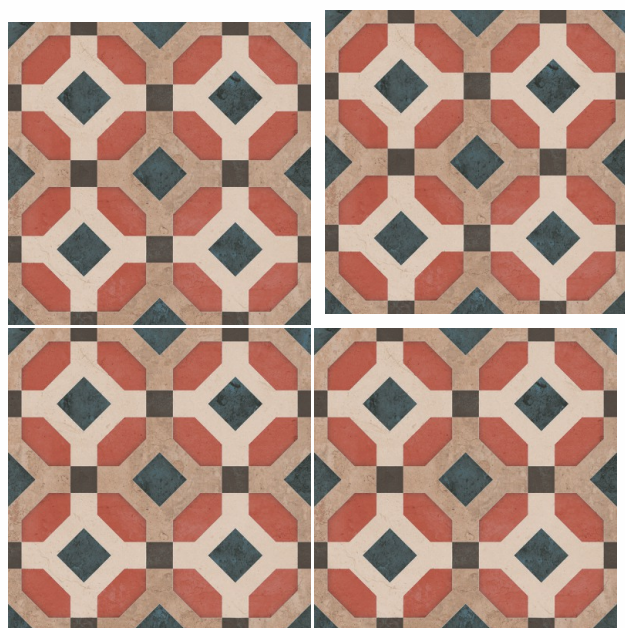

Thickness:
9mm

ITACA[®]
an italian live

COSBA GRIGI

Available Random: 1

Size: 198x198mm | Surface: Carving | Thickness: 9mm | Body Type: GVT

POCKET
COLLECTION

BALI CORAL

Available Random: 1