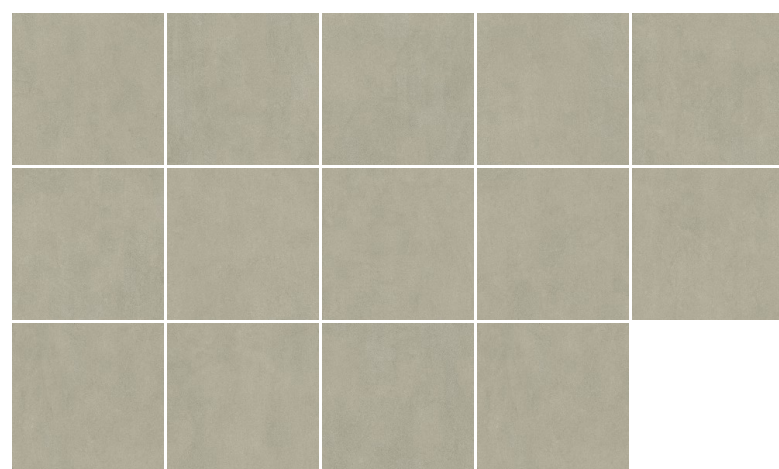

POCKET
COLLECTION

LIFT TIMBER

Available Random: **14**

Size:	Surface:	Thickness:	Body Type:
198x198mm	Matt	9mm	GVT

LIFT TAUPE

Available Random: **14**

Size:	Surface:	Thickness:	Body Type:
198x198mm	Matt	9mm	GVT