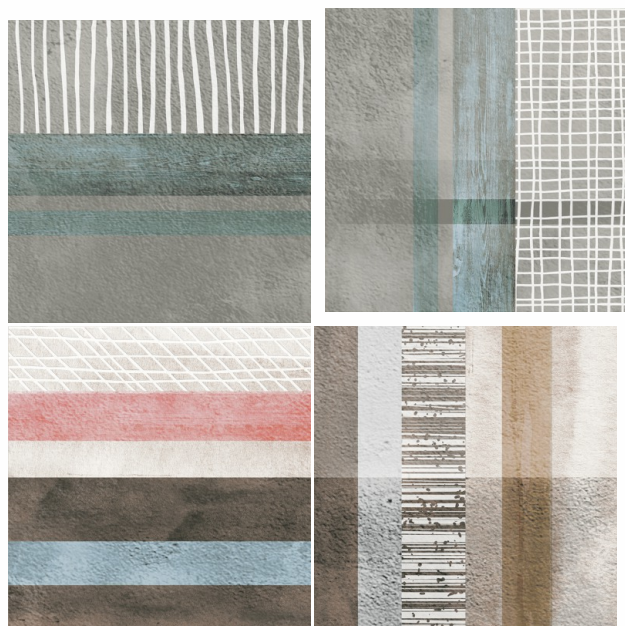

POCKET
COLLECTION

ITACA[®]
an italian live

LINO COLORE

Available Random: **24**

Size: **198x198mm** | Surface: **Carving** | Thickness: **9mm** | Body Type: **GVT**

POCKET
COLLECTION

TVOKE ORANGE

Available Random: **24**