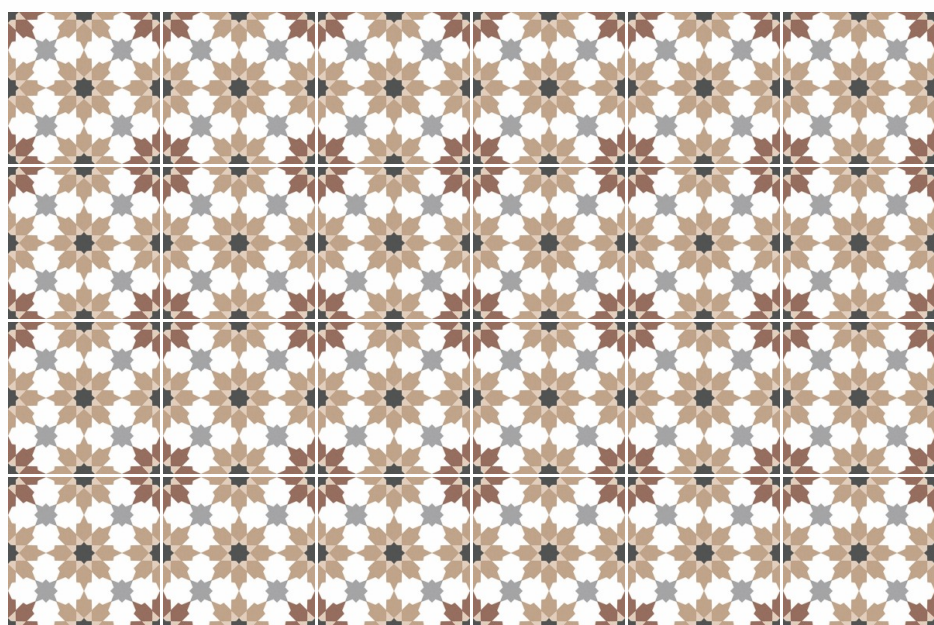

Thickness:
9mm

ITACA[®]
an italian live

COSBA GRIGI

Available Random: 1

Size: 198x198mm | Surface: Carving | Thickness: 9mm | Body Type: GVT

POCKET
COLLECTION

BALI CORAL

Available Random: 1