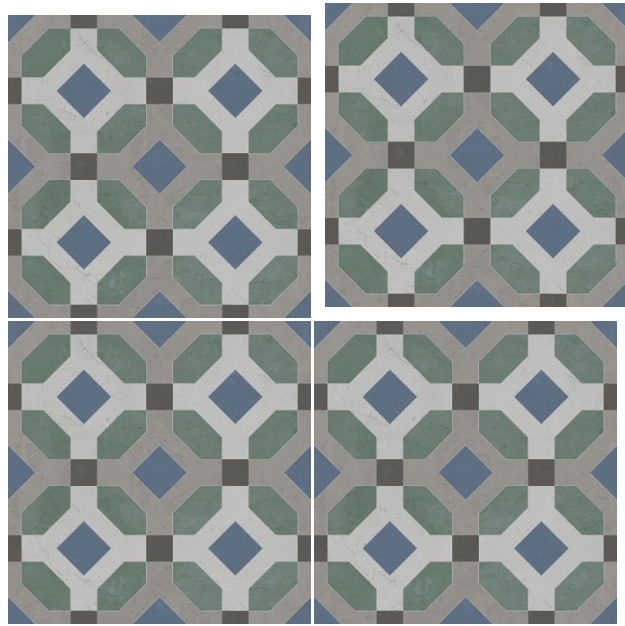

BALI GRINO

Available Random: 1

Size: 198x198mm | Surface: Carving | Thickness: 9mm | Body Type: GVT