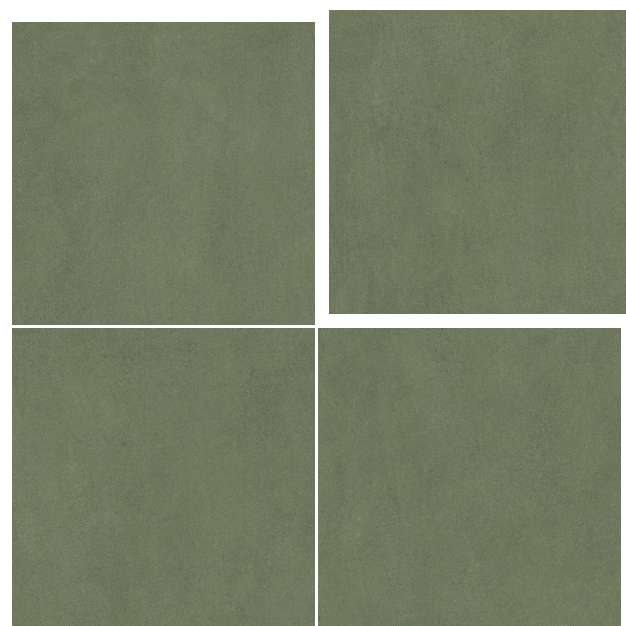

LIFT TIMBER