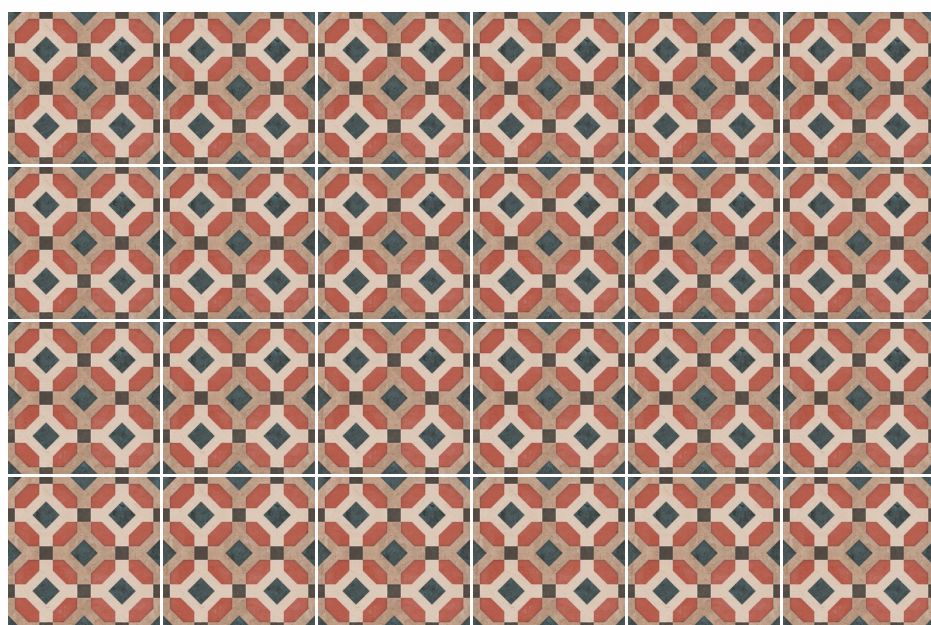

Thickness:
9mm

ITACA[®]
an italian live

COSBA GRIGI

Available Random: 1

Size: 198x198mm | Surface: Carving | Thickness: 9mm | Body Type: GVT

POCKET
COLLECTION

BALI CORAL

Available Random: 1