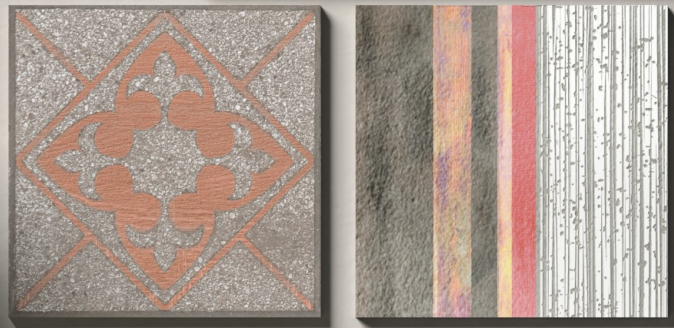

Glossy + Punch /
Matt + Punch