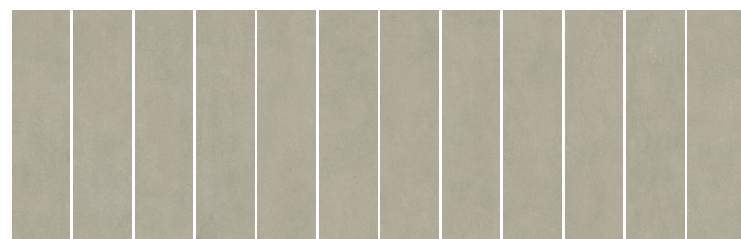

Available Random: **12**

Size: 75x300mm	Surface: Glossy + Punch Matt + Punch	Thickness: 9mm	Body Type: GVT