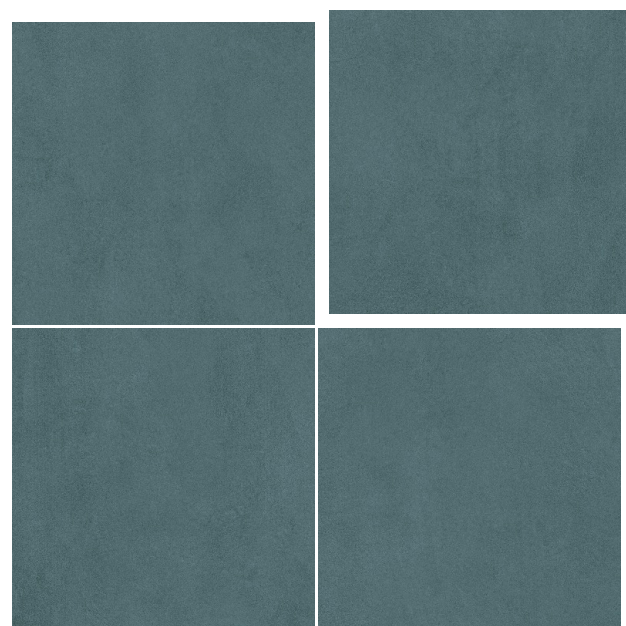

LIFT DENIM

Available Random: **14**

Size: 198x198mm	Surface: Matt	Thickness: 9mm	Body Type: GVT