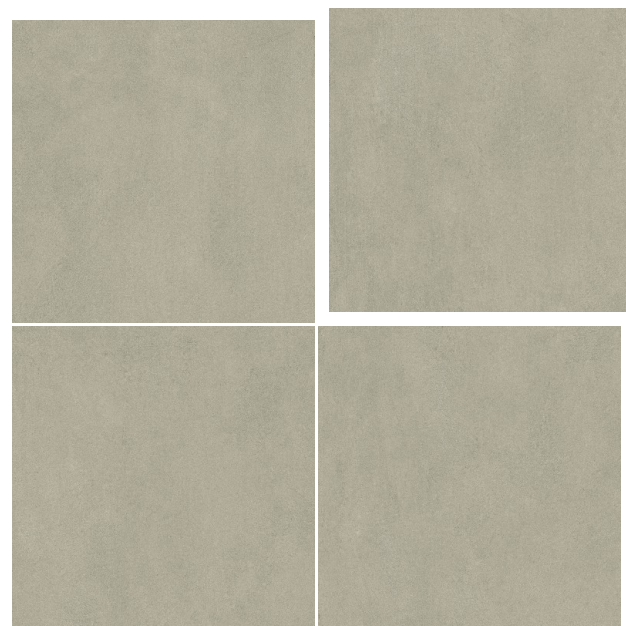

POCKET
COLLECTION

LIFT TIMBER

Available Random: **14**

Size:	Surface:	Thickness:	Body Type:
198x198mm	Matt	9mm	GVT

LIFT TAUPE

Available Random: **14**

Size:	Surface:	Thickness:	Body Type:
198x198mm	Matt	9mm	GVT