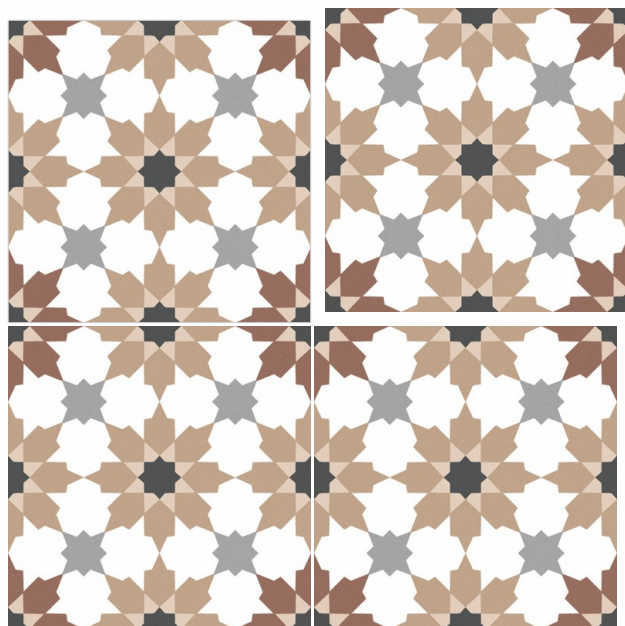

Thickness:
9mm

ITACA[®]
an italian live

COSBA GRIGI

Available Random: 1

Size: 198x198mm | Surface: Carving | Thickness: 9mm | Body Type: GVT

POCKET
COLLECTION

BALI CORAL

Available Random: 1