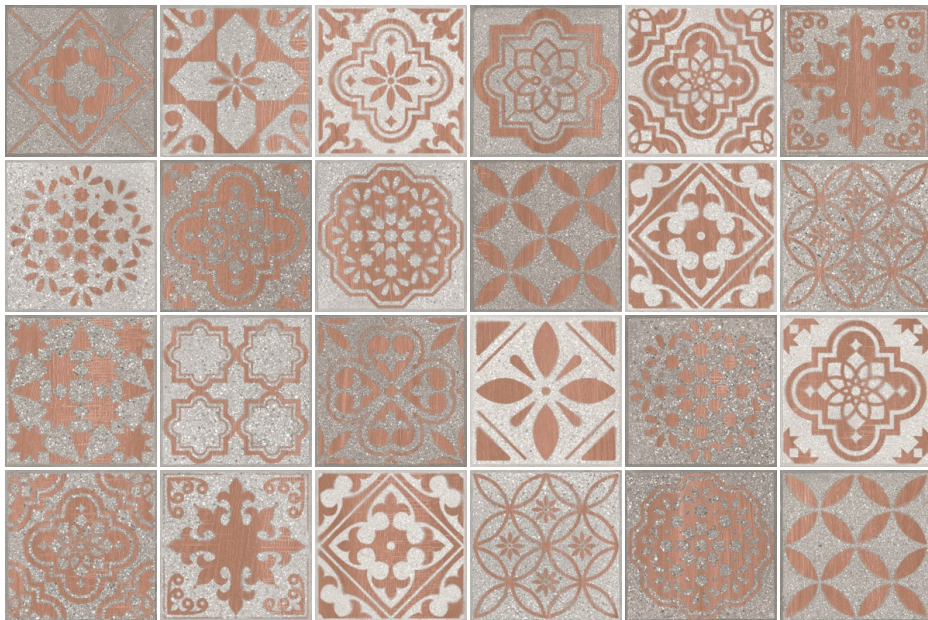

Available Random: **24**

Size: **198x198mm** | Surface: **Carving** | Thickness: **9mm** | Body Type: **GVT**

POCKET
COLLECTION