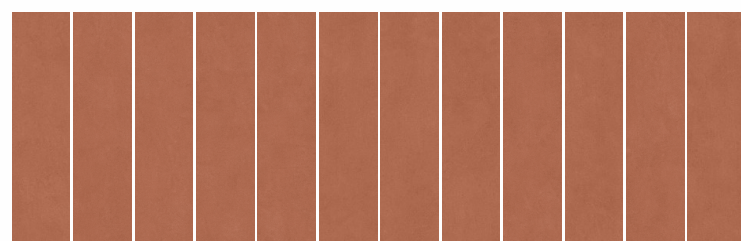

Available Random: **12**

Size: 75x300mm	Surface: Glossy + Punch Matt + Punch	Thickness: 9mm	Body Type: GVT