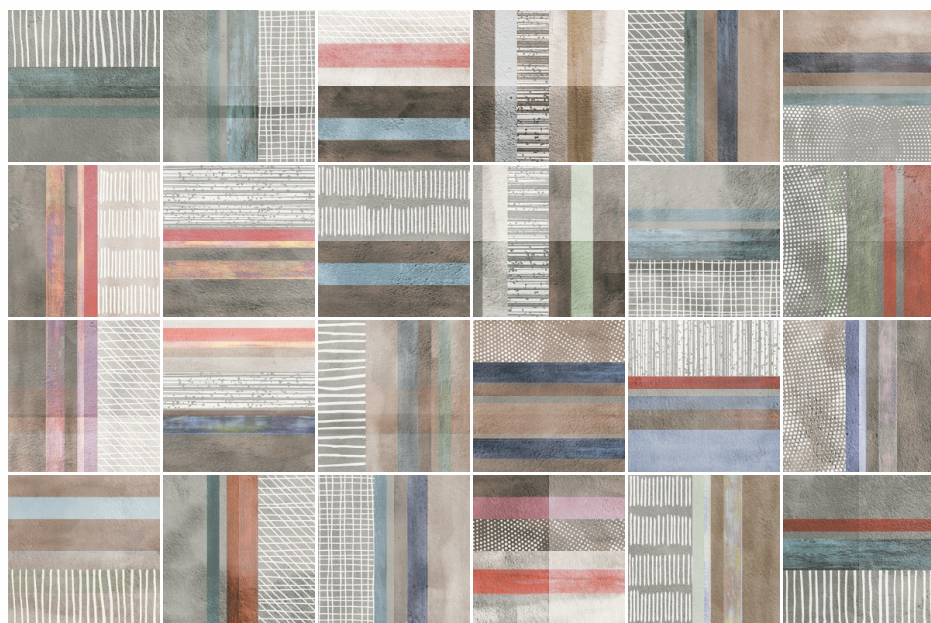

POCKET
COLLECTION

ITACA[®]
an italian live

LINO COLORE

Available Random: **24**

Size: **198x198mm** | Surface: **Carving** | Thickness: **9mm** | Body Type: **GVT**

POCKET
COLLECTION

TVOKE ORANGE

Available Random: **24**