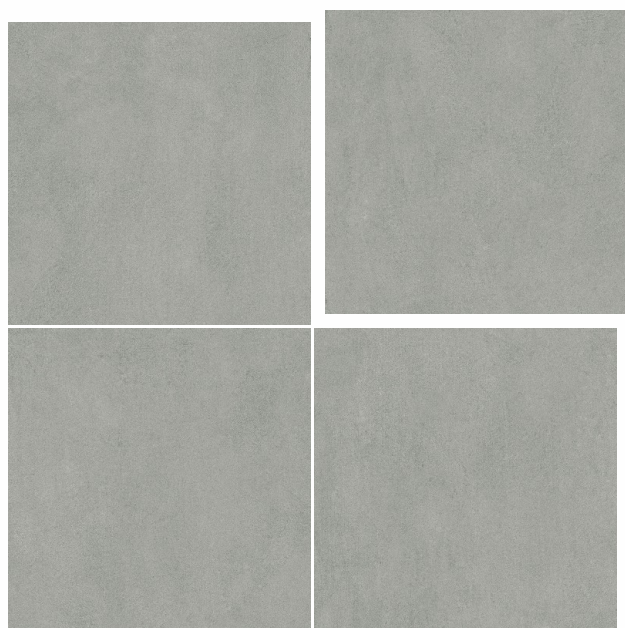

LIFT BEIGE

Available Random: **14**

Size: **198x198mm** | Surface: **Matt** | Thickness: **9mm** | Body Type: **GVT**

ITACA[®]
an italian live

LIFT GREY

Available Random: **14**

Size: **198x198mm** | Surface: **Matt** | Thickness: **9mm** | Body Type: **GVT**