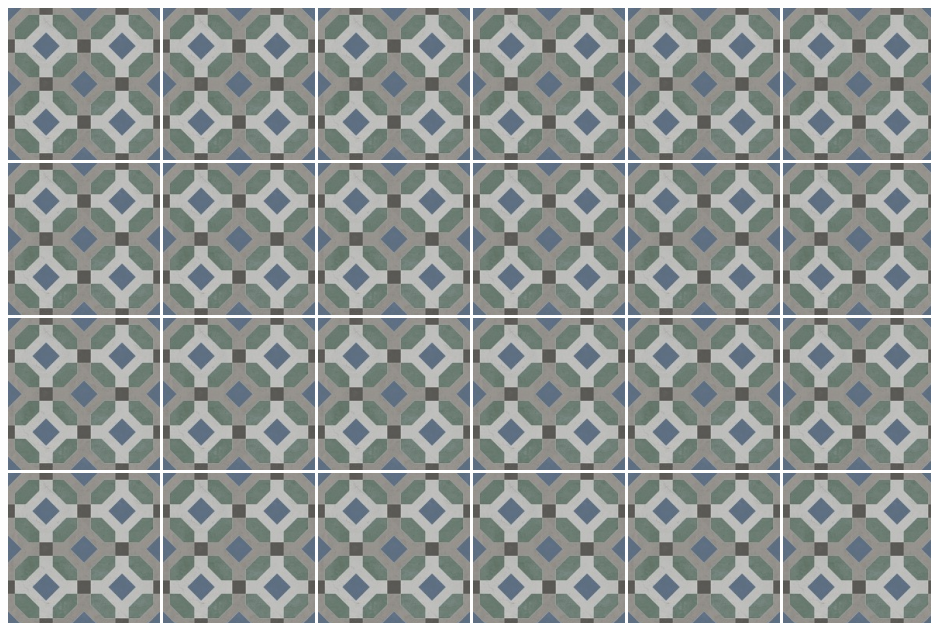

Size:	Surface:	Thickness:	Body Type:
198x198mm	Carving	9mm	GVT

POCKET
COLLECTION

BALI GRINO

Available Random: 1

Size: 198x198mm | Surface: Carving | Thickness: 9mm | Body Type: GVT

ITACA[®]
an italian live