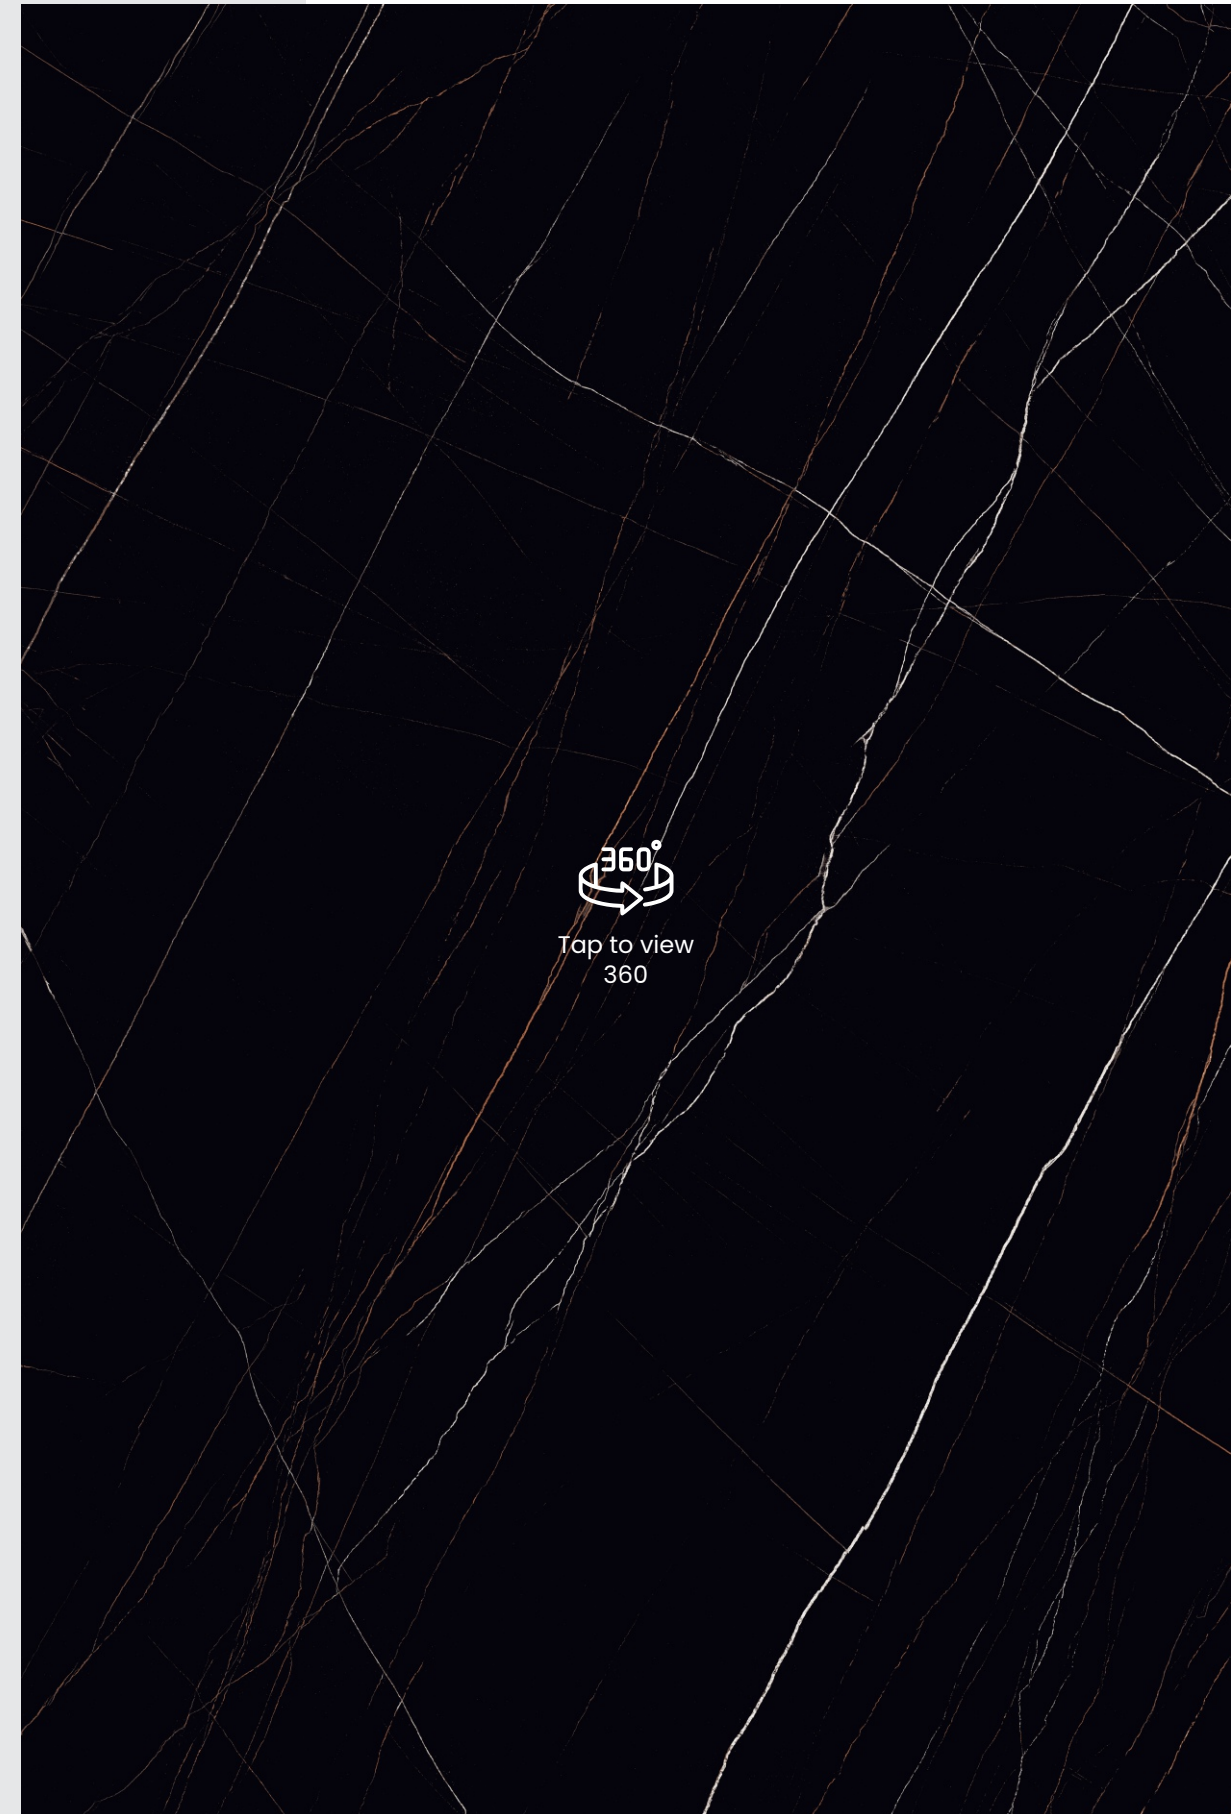

1200x1800mm
Tech Matt Surface

Nero Laurent Natural

Random: 04 Faces

Size:
1200x1800mm

Surface: Tech Matt
Thickness: 09mm
Design: Random

Adding New Horizons of Beauty To Your Space

With its advanced technology, the Evoluta Collection ensures exceptional durability and wear resistance, making it ideal for both high-traffic and everyday spaces. The rich textures and consistent color tones of DG Matt surfaces add depth and sophistication, creating interiors that are visually striking and enduringly elegant. This collection perfectly balances style, strength, and practicality, transforming your spaces into a showcase of modern design and lasting quality.