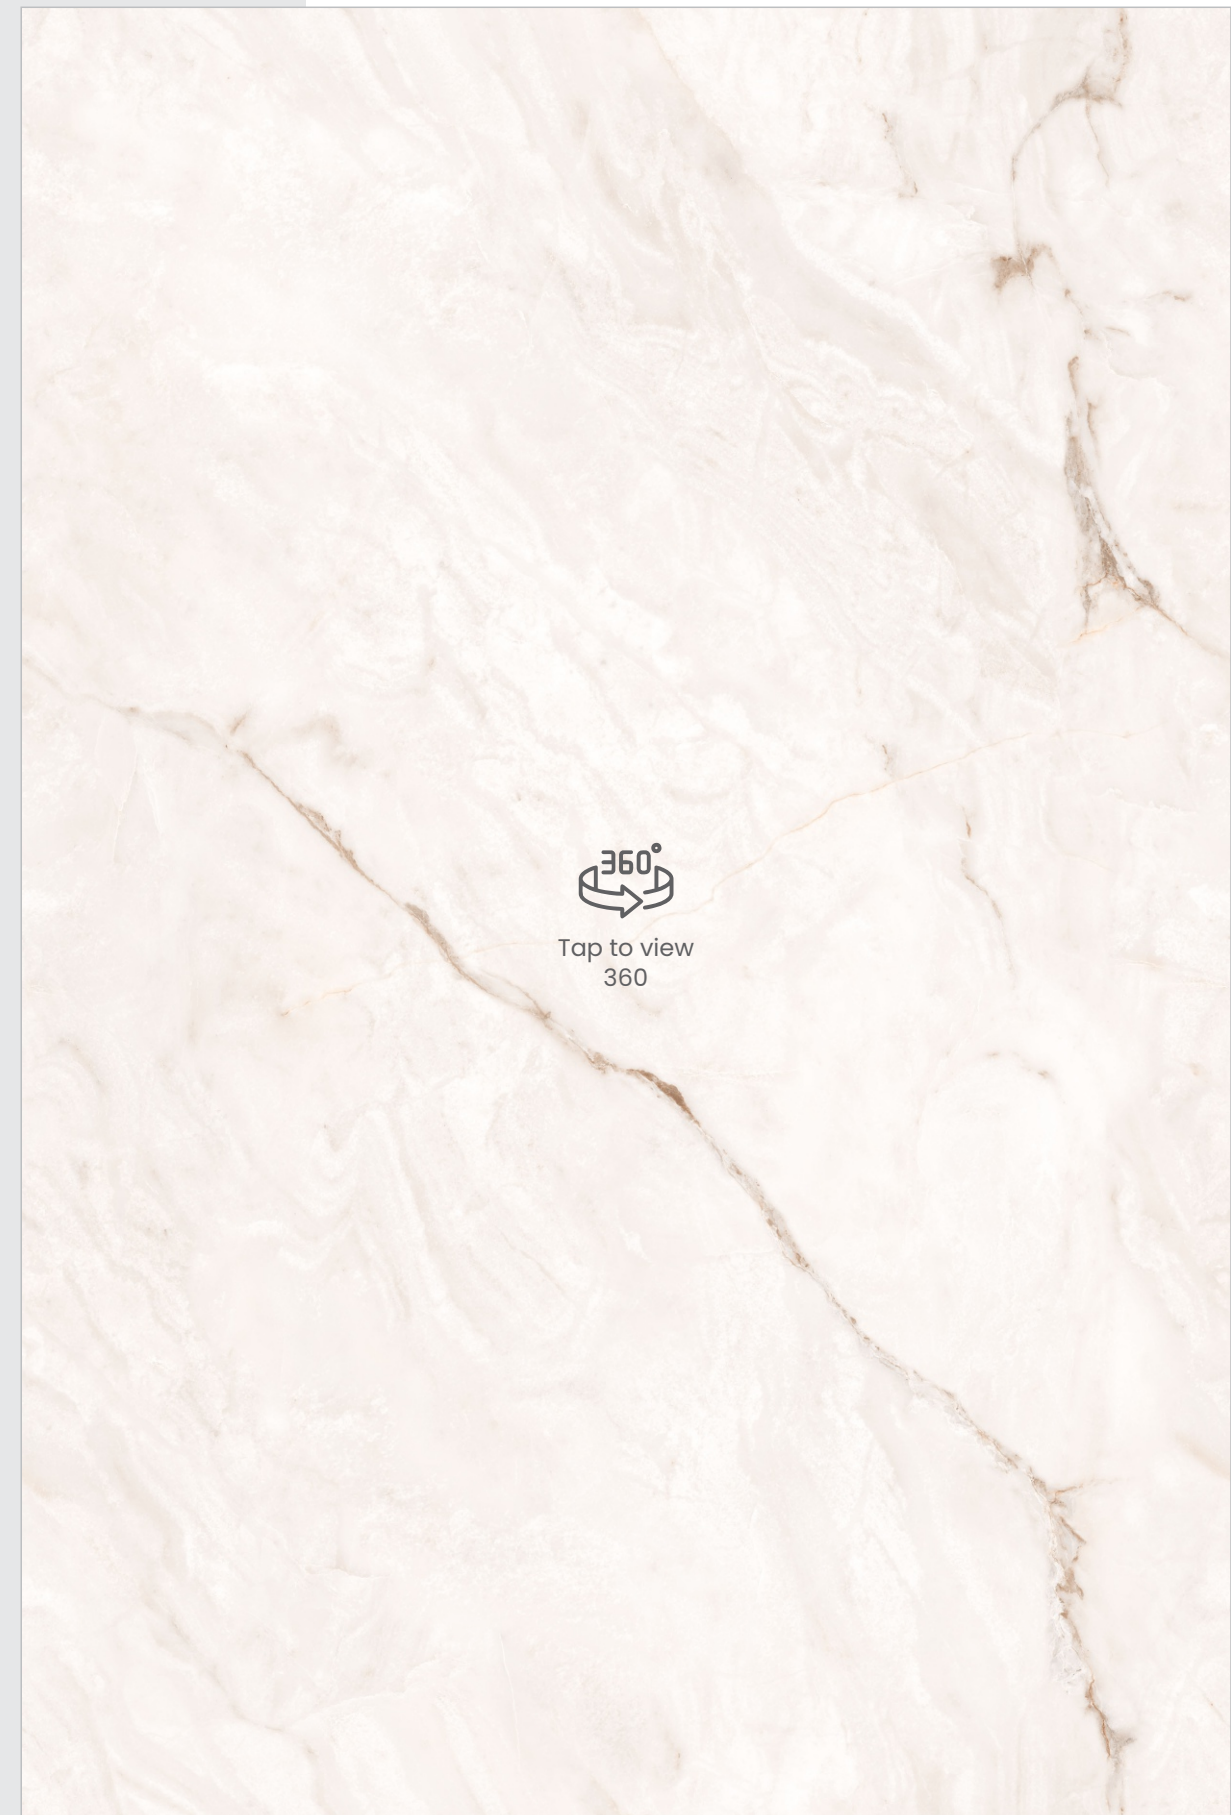

Ariston Crema Endless

Random: 03 Faces

Size:
1200x1800mm

Also Available In:
1200x1800mm - Glossy
1200x2400mm - Glossy | DG CV Matt

Surface: DG CV Matt

Thickness: 09mm

Design: Endless