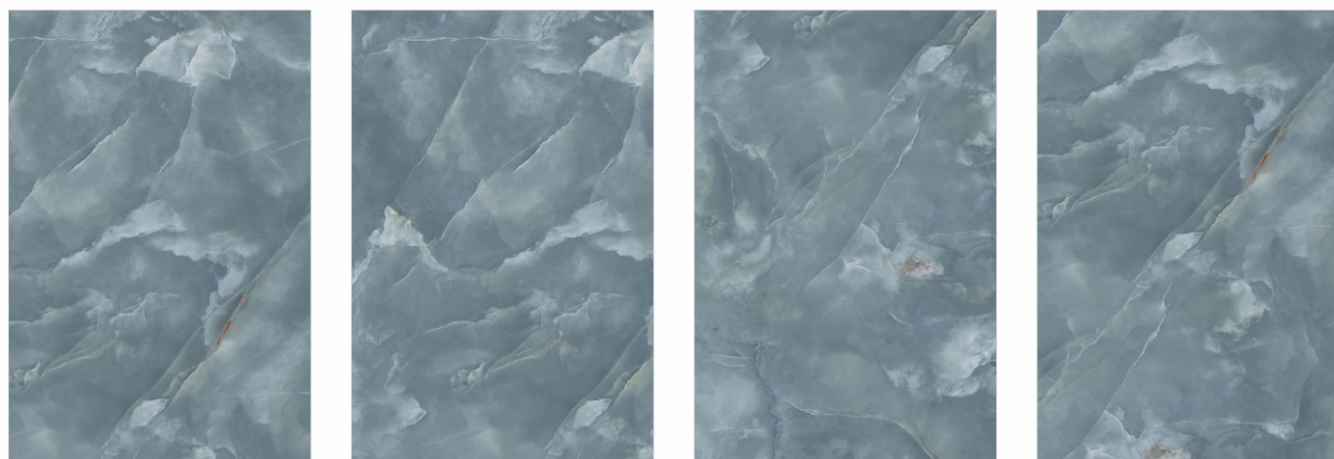

1200x1800mm | 9mm Thickness

FABULA
collection

Floor : Jennifer Aqva

1200x1800mm
Tech Matt Surface

Jennifer Aqva

Random: 04 Faces

Size:
1200x1800mm

Also Available In:
600x1200mm - Tech Matt