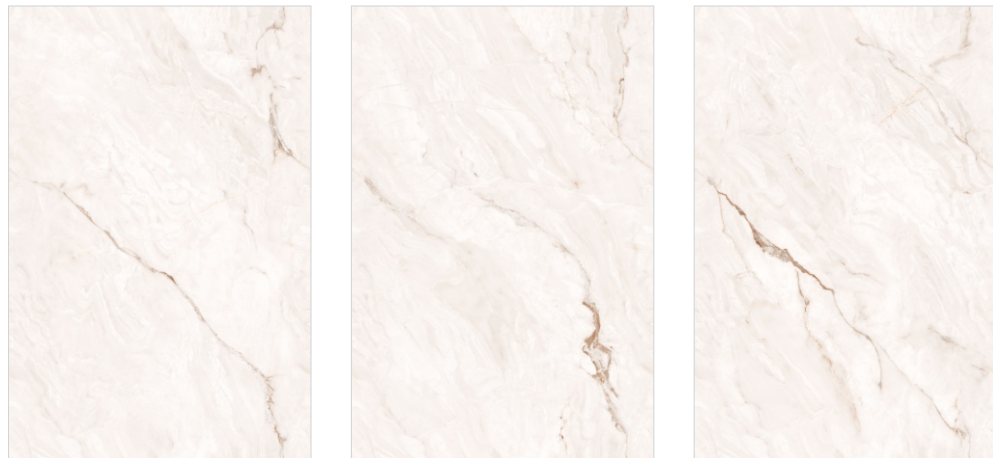

Thickness: 09mm

Design: Endless

Floor : Ariston Crema Endless

1200x1800mm
DG CV Matt Surface

Ariston Crema Endless

Random: 03 Faces

Size:
1200x1800mm

Also Available In:
1200x1800mm - Glossy
1200x2400mm - Glossy | DG CV Matt