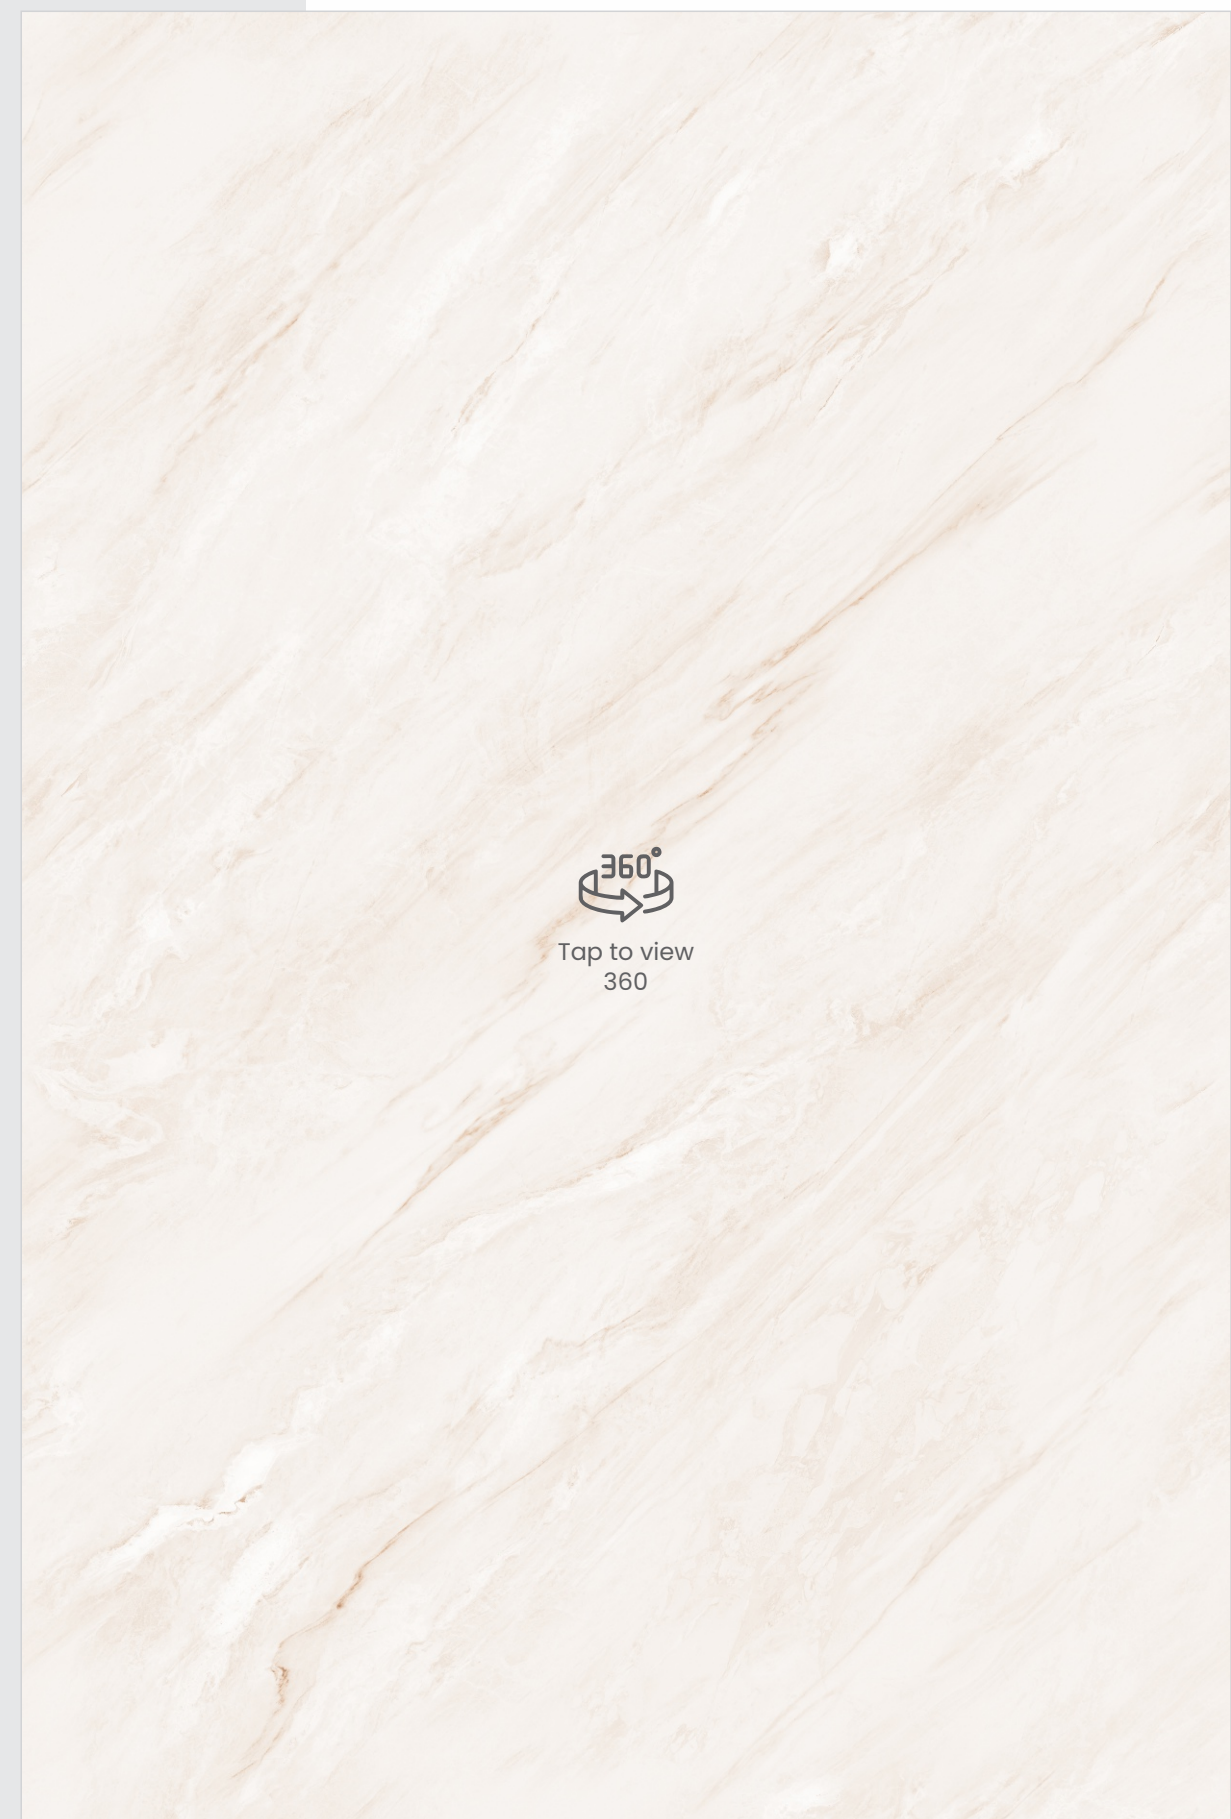

Size:
1200x1800mm

Also Available In:
600x1200mm - Glossy | DG Velvet
800x1600mm - Glossy | DG CV Matt
1200x1800mm - Glossy | Marble Touch

Surface: DG CV Matt

Thickness: 09mm

Design: Endless

Floor: Lerox Honey Endless

1200x1800mm
DG Matt Surface

Lerox Honey Endless

Random: 04 Faces

Size:
1200x1800mm

Also Available In:
1200x1800 - Glossy

Surface: DG CV Matt

Thickness: 09mm

Design: Endless