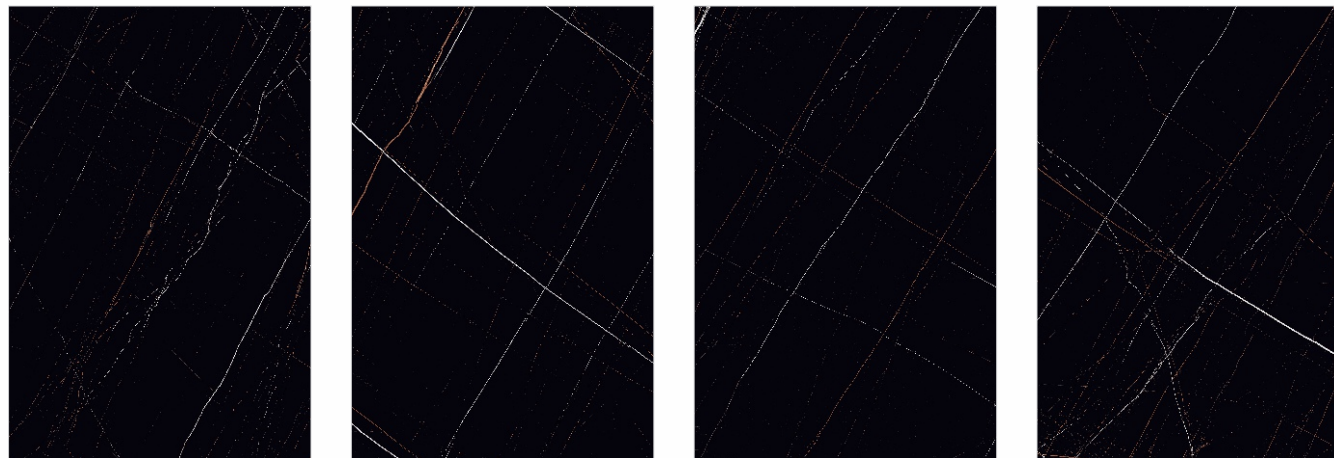

Nero Laurent Natural

Random: 04 Faces

Size:
1200x1800mm

Surface: Tech Matt
Thickness: 09mm
Design: Random