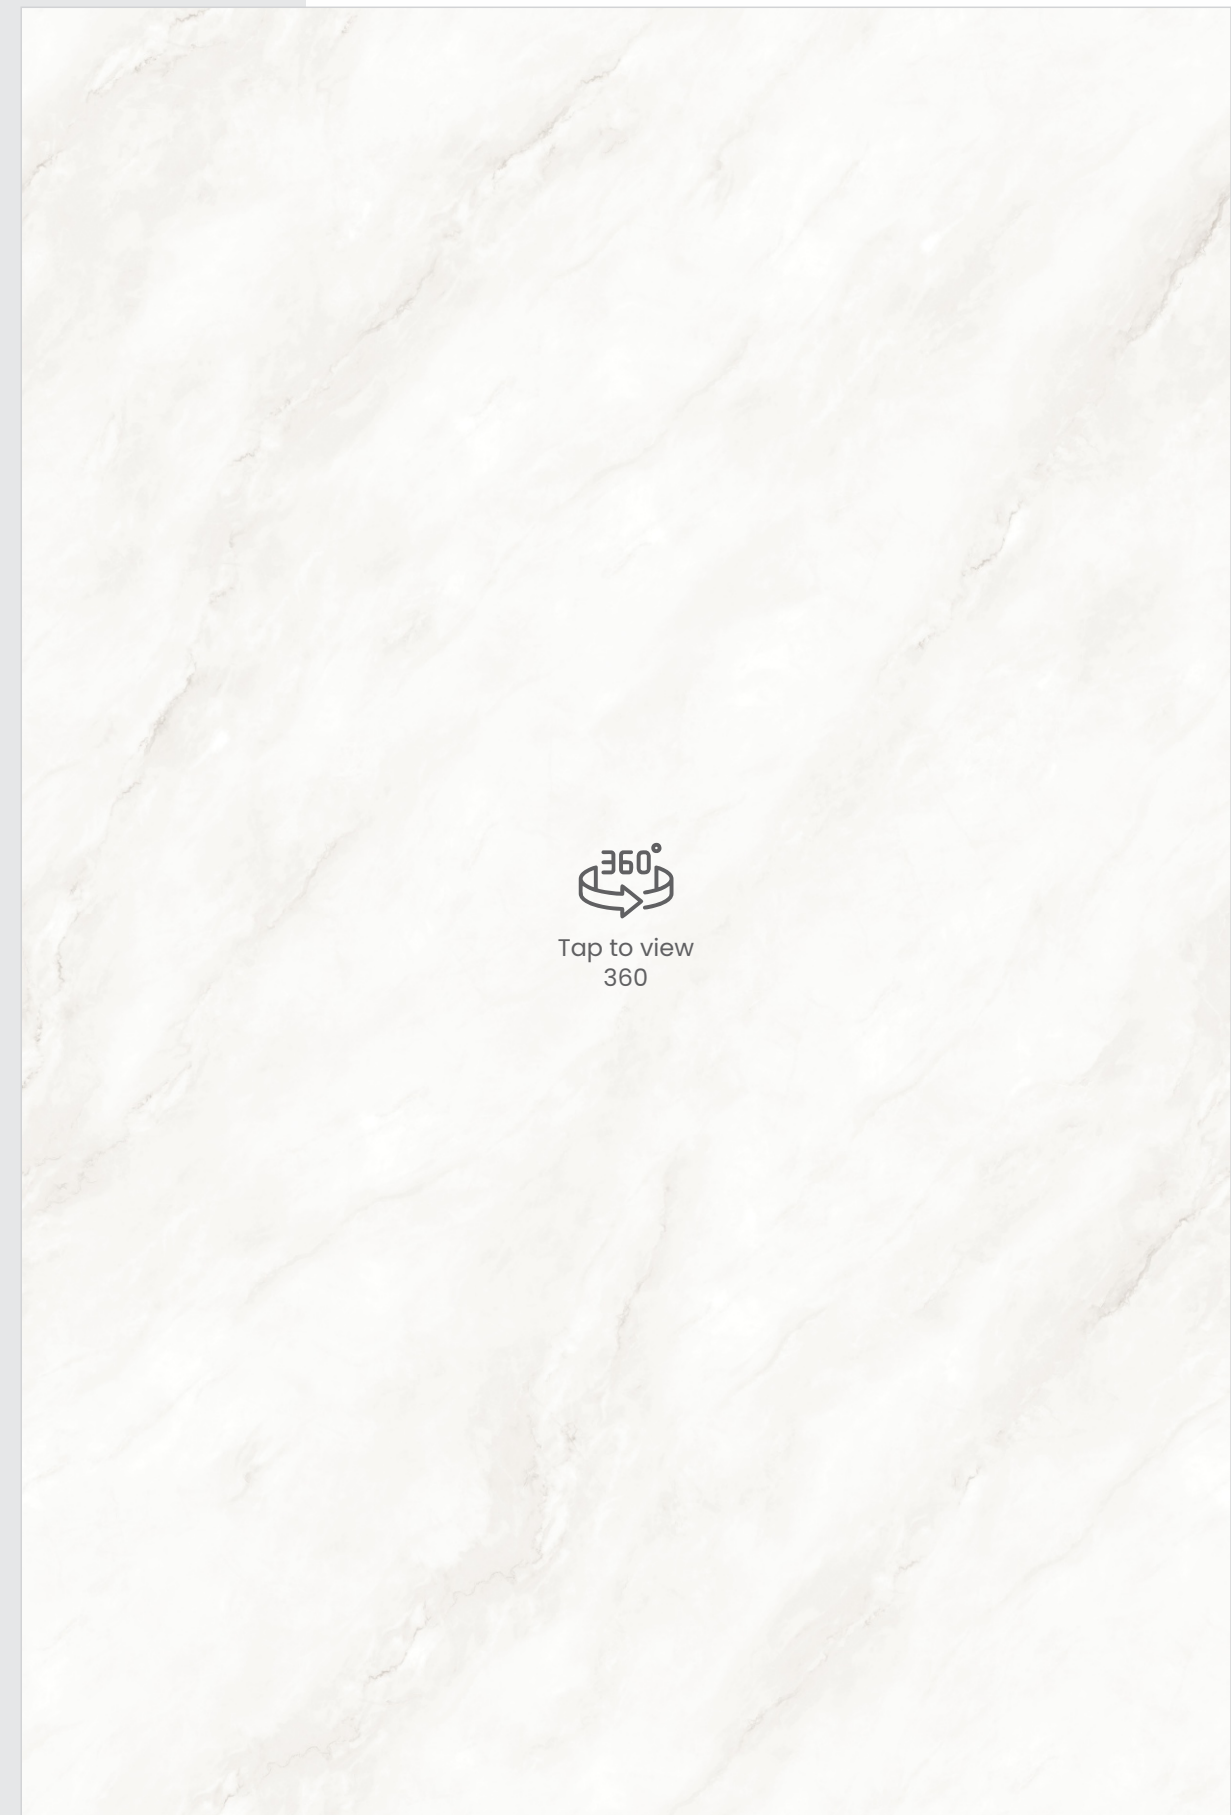

Maserati White Endless

Random: 04 Faces

Size:
1200x1800mm

Also Available In:
600x1200mm - DG Velvet
1200x1800mm - Super White Glossy | Marble Touch

Surface: DG CV Matt

Thickness: 09mm

Design: Endless