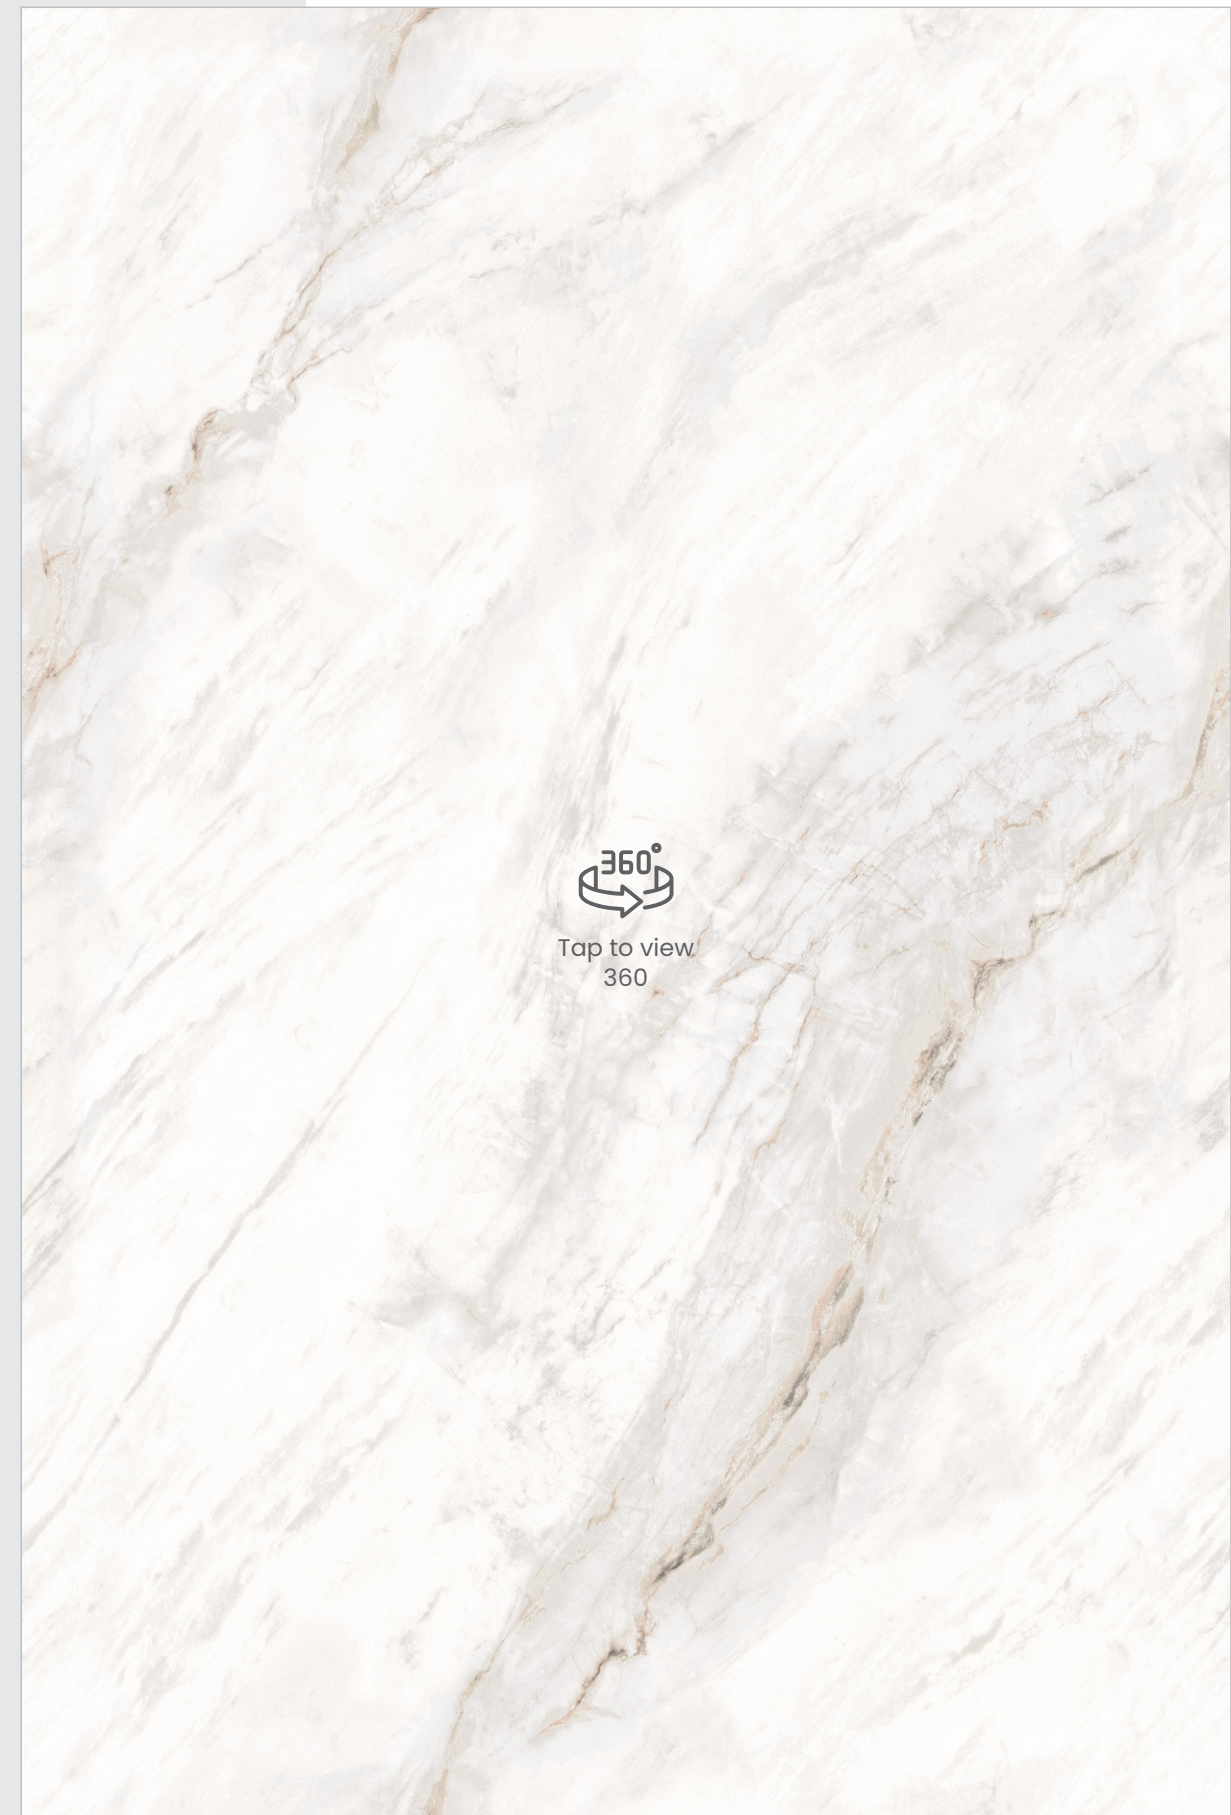

Prime Angelo Endless

Random: 04 Faces

Size:
1200x1800mm

Also Available In:
800x1600 - Glossy | DG Matt

Surface: DG Matt

Thickness: 09mm

Design: Endless