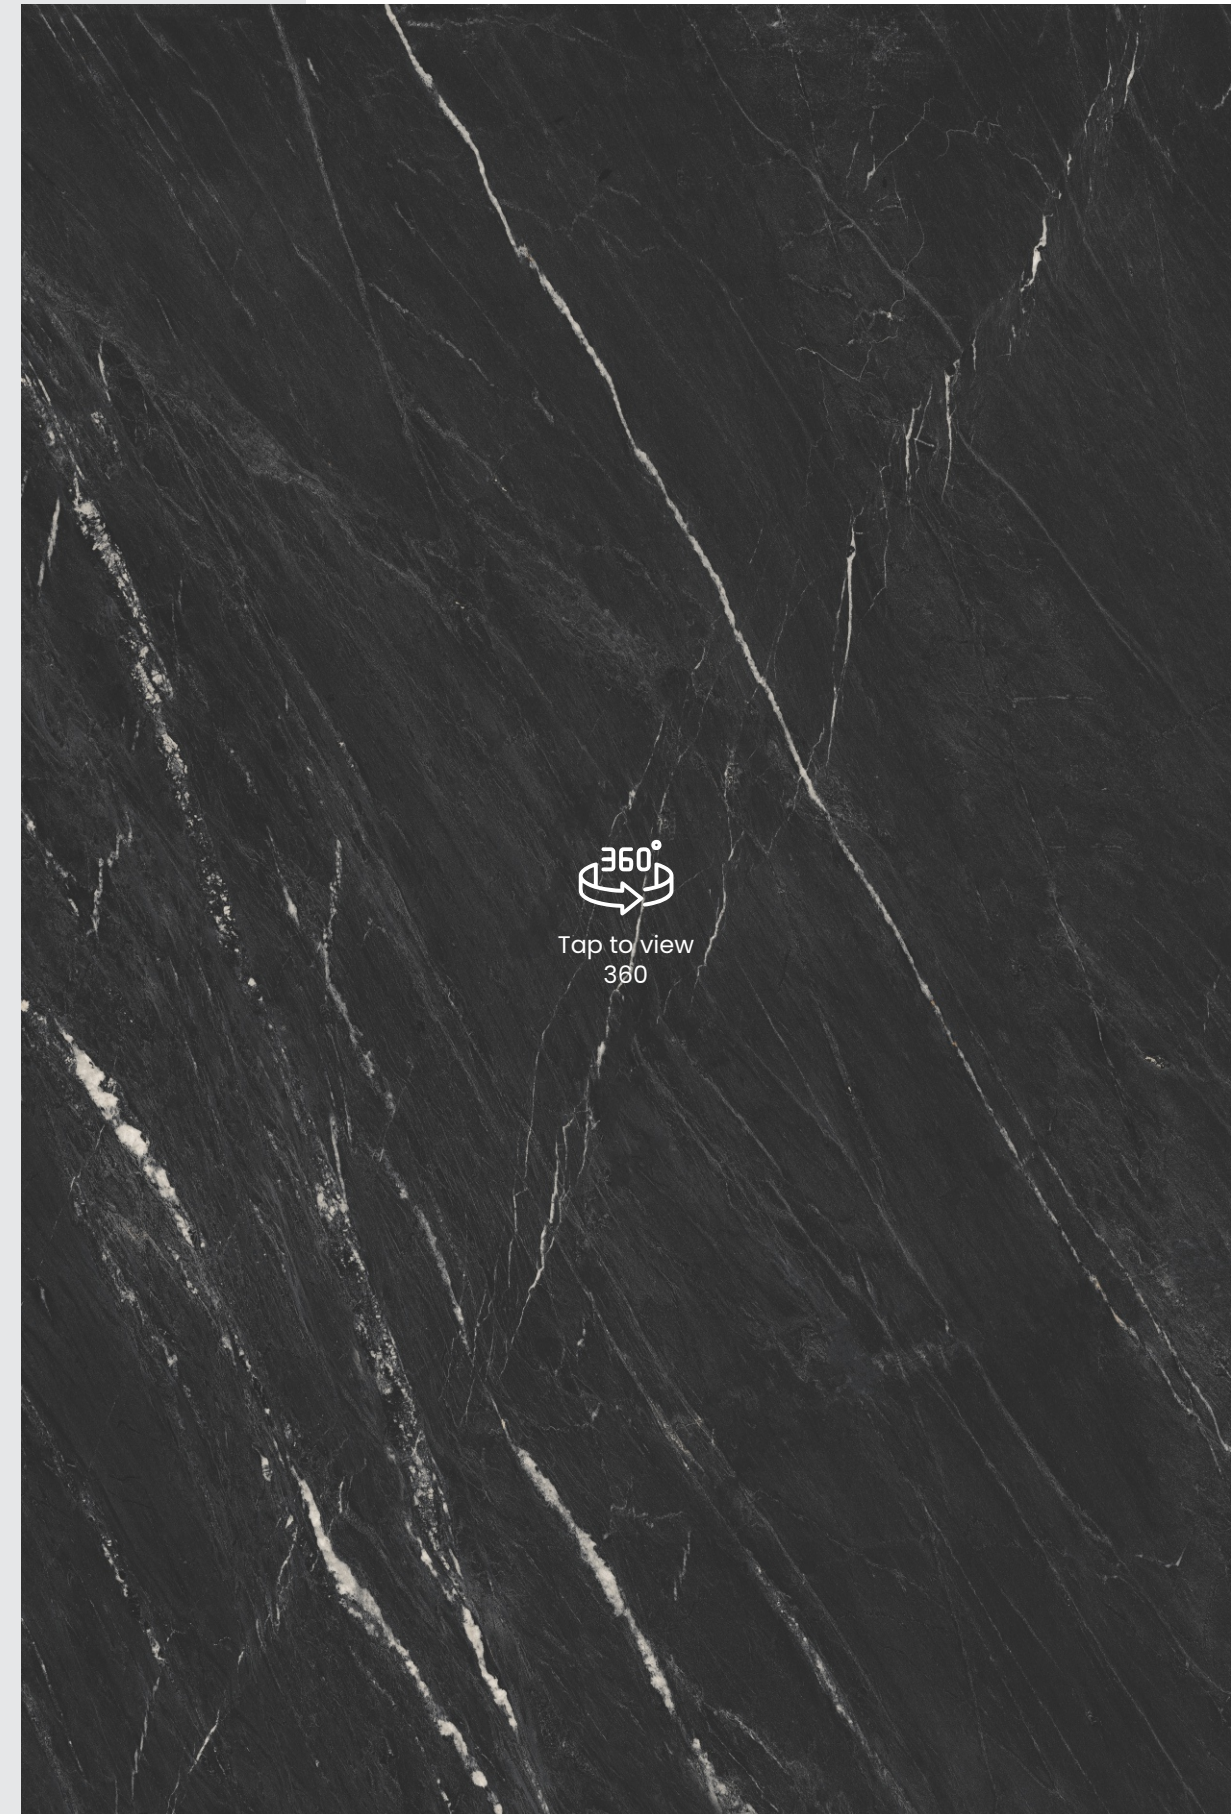

Random: 04 Faces

Size:
1200x1800mm

Also Available In:
600x1200mm - Tech Matt

Surface: Tech Matt

Thickness: 09mm

Design: Random

Tap to view
360

Floor : Nero Laurent Natural