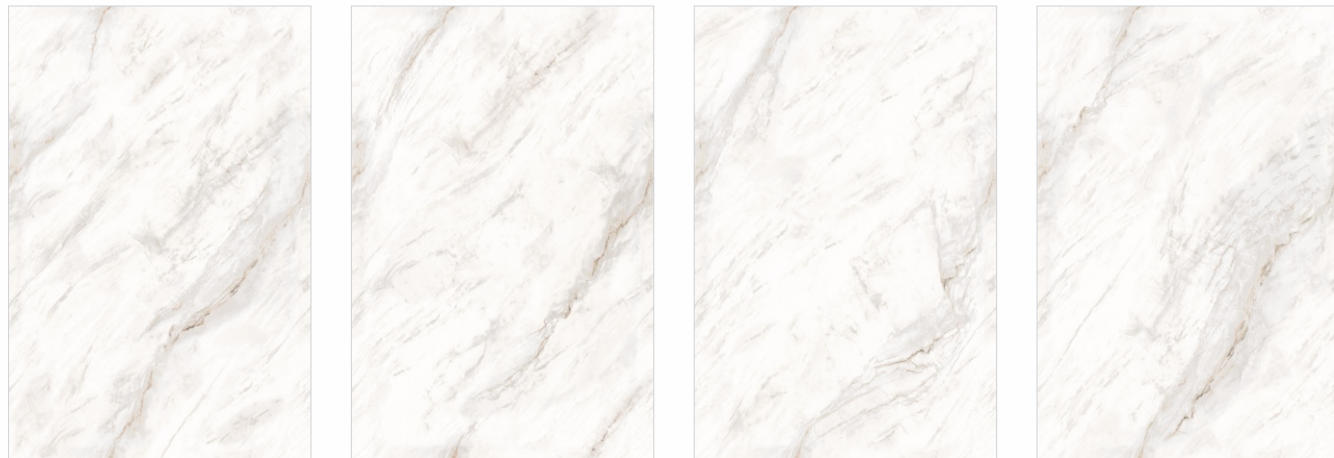

Surface: DG Matt
Thickness: 09mm
Design: Endless

Tap to view
360

Floor : Prime Angelo Endless

1200x1800mm
DG Matt Surface

Prime Angelo Endless

Random: 04 Faces

Size:
1200x1800mm

Also Available In:
800x1600 - Glossy | DG Matt