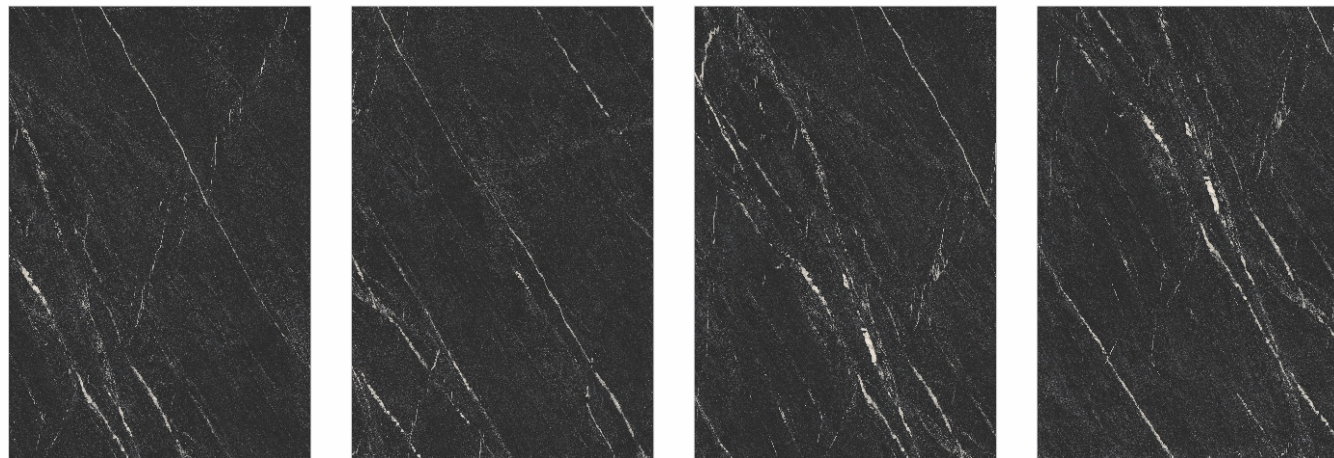

Size:
1200x1800mm

Also Available In:
600x1200mm - Tech Matt

Surface: Tech Matt

Thickness: 09mm

Design: Random

Wall: Marine Black

1200x1800mm
Tech Matt Surface

Marine Black