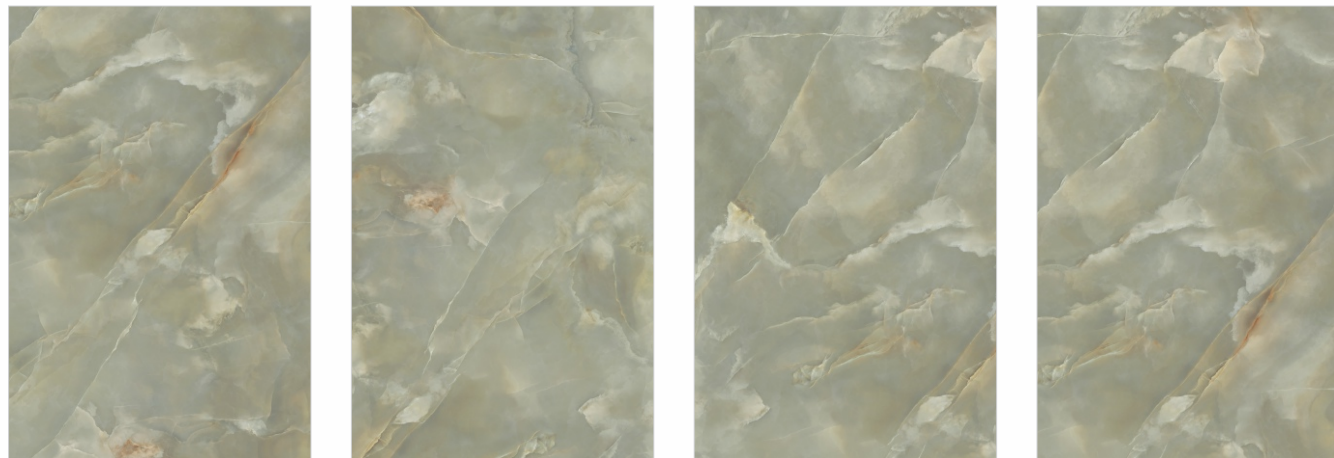

Also Available In:
600x1200mm - Tech Matt

Surface: Tech Matt

Thickness: 09mm

Design: Random

Floor: Jennifer Olive

1200x1800mm
Tech Matt Surface

Jennifer Olive

Random: 04 Faces