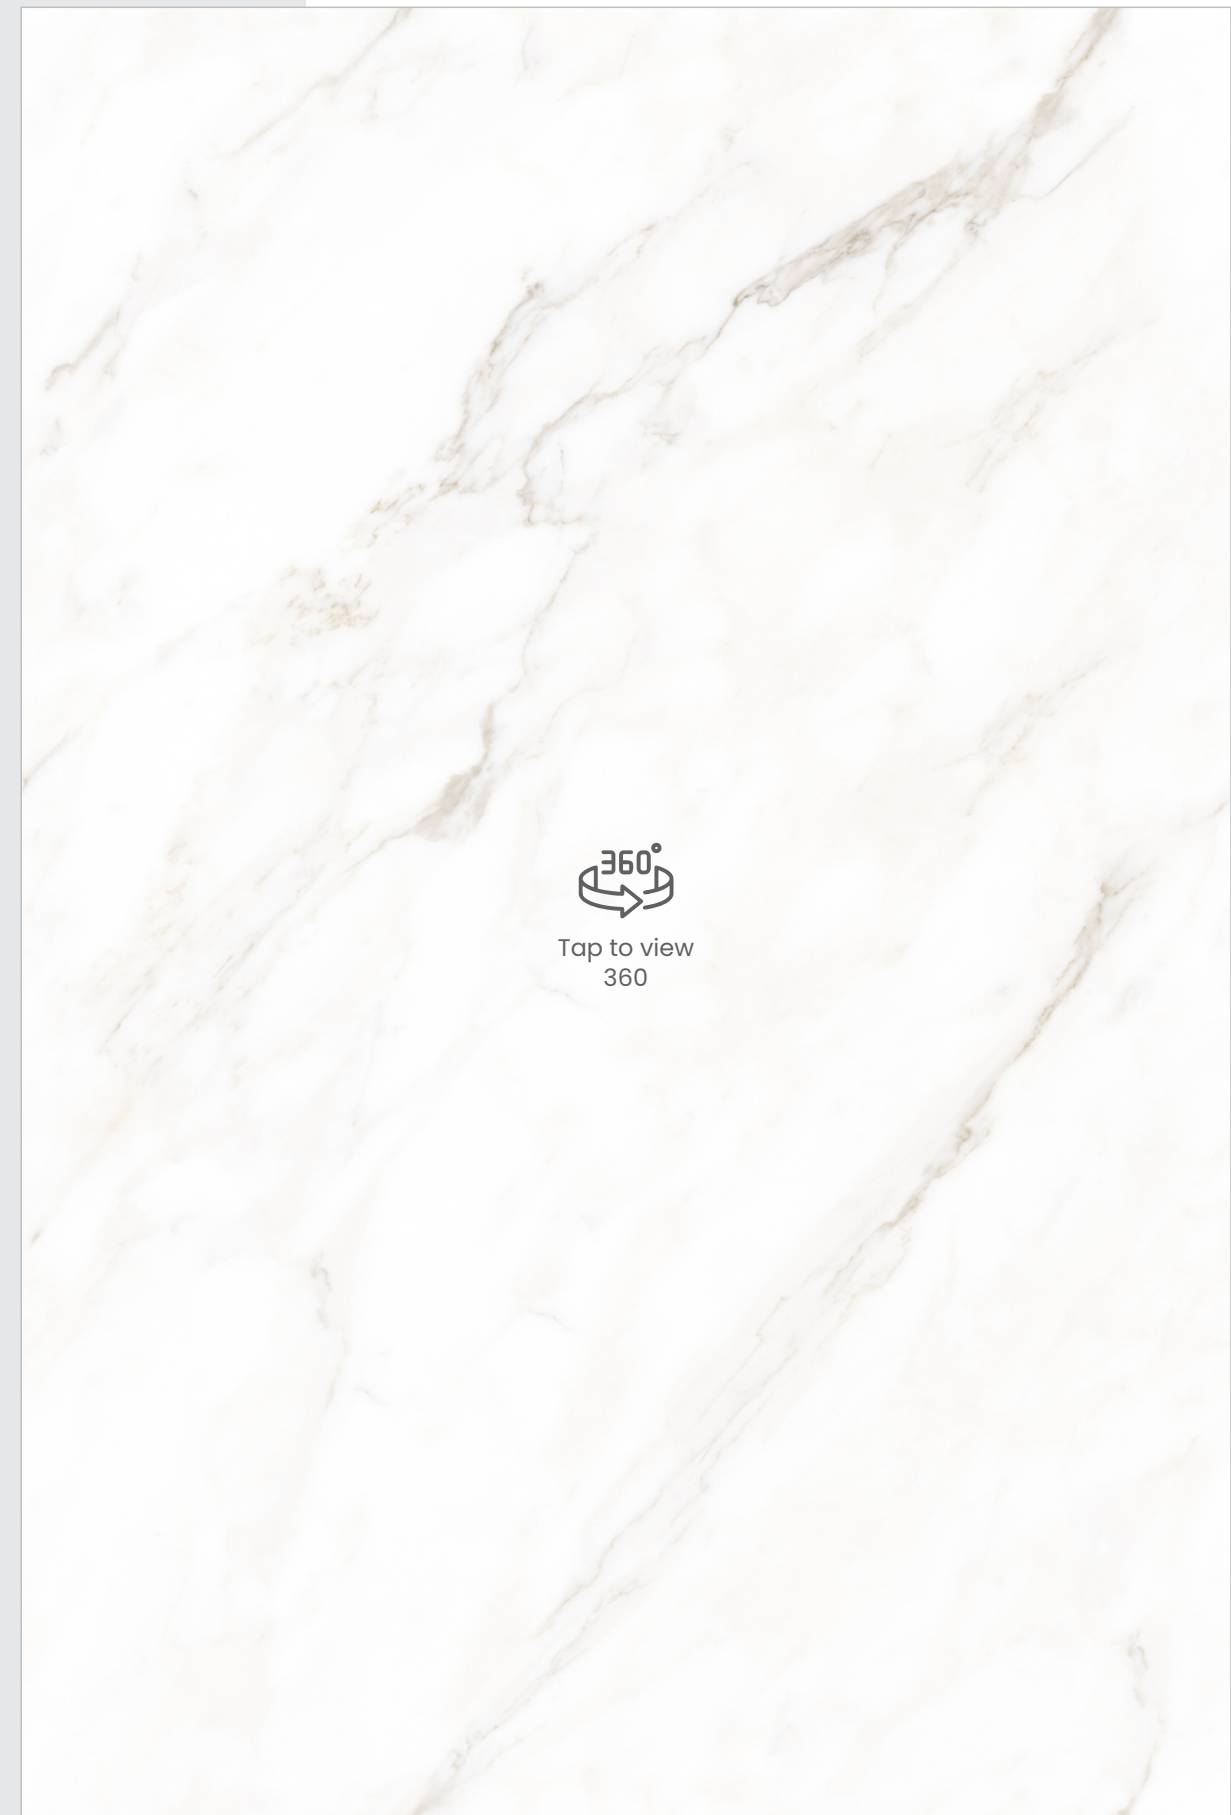

Calacatta Michael Endless

Random: 04 Faces

Size:
1200x1800mm

Also Available In:
600x1200mm - Glossy | DG Velvet
800x1600mm - Glossy | DG CV Matt
1200x1800mm - Super White Glossy | Marble Touch
1200x2400 - Super White Glossy

Surface: DG Matt
Thickness: 09mm
Design: Endless