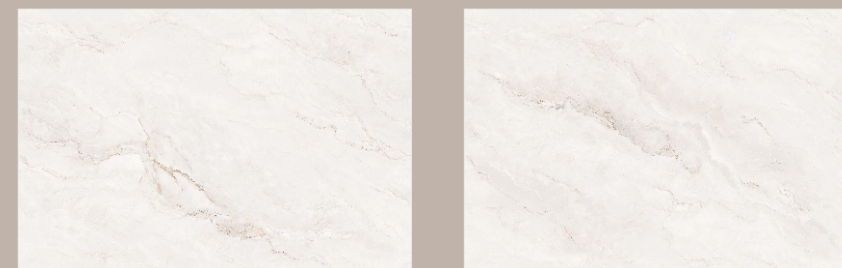

Tap for
360° view

Liberte White Endless

Size:
1200x1800mm

Surface:
Marble Touch / Glossy

Thickness:
9mm

Tap for
360° view

Maserati White Endless

Size:
1200x1800mm