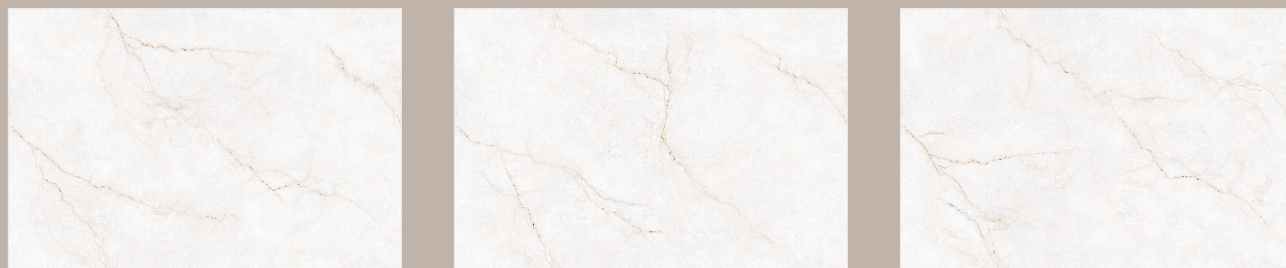

Filito Rosso Dove Endless

Size:
1200x1800mm

Surface:
Marble Touch / Glossy / DG CV Matt

Also Available in:
800x1600mm - Glossy / DG DV Matt
600x1200mm - Glossy / DG Velvet

Thickness:
9mm

Tap for
360° view