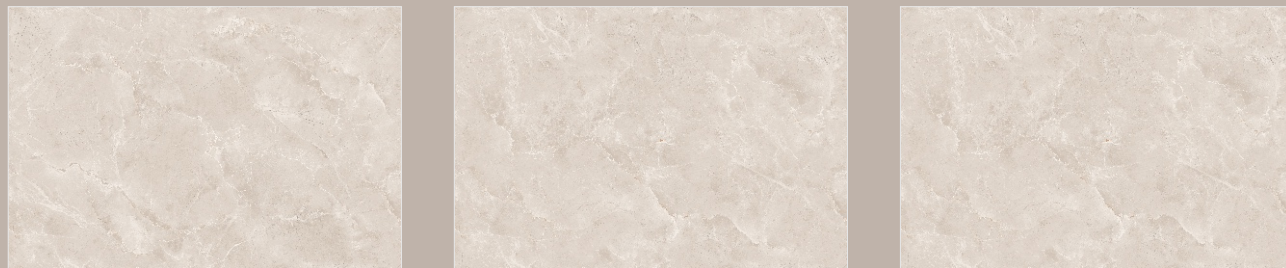

Restaurants

Index

MARBLE
TOUCH collection

Preview of **Alboran Beige Endless**

MARBLE
TOUCH collection

Alboran Beige Endless

Size:
1200x1800mm

Surface:
Marble Touch / Glossy