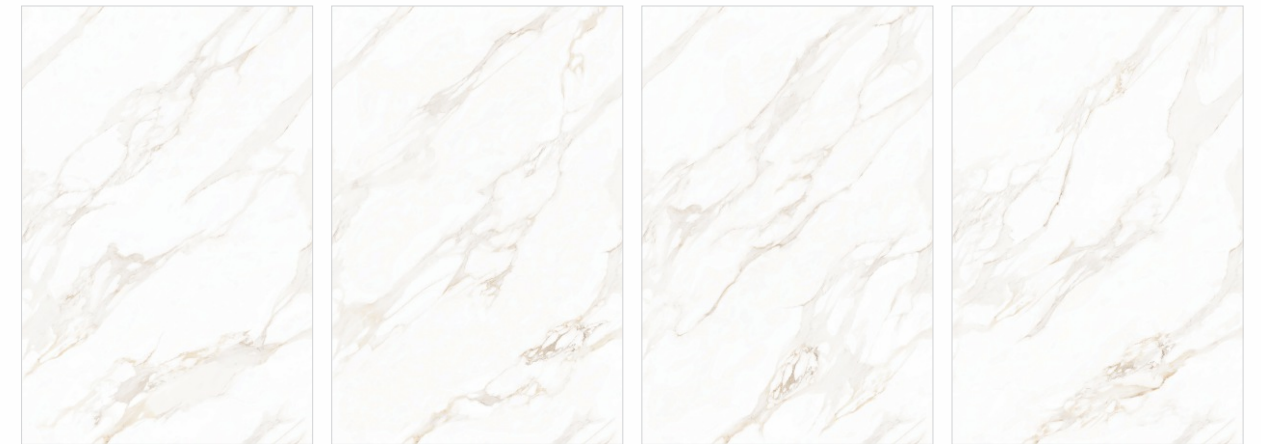

Thickness: 09mm
Design: Random

[Back to INDEX](#)

Snow Collection

Wall: Kenya Gold
Floor: Kenya Gold

1200x1800mm
Glossy Surface

Kenya Gold Endless

Tap to view
360

Size:
1200x1800mm