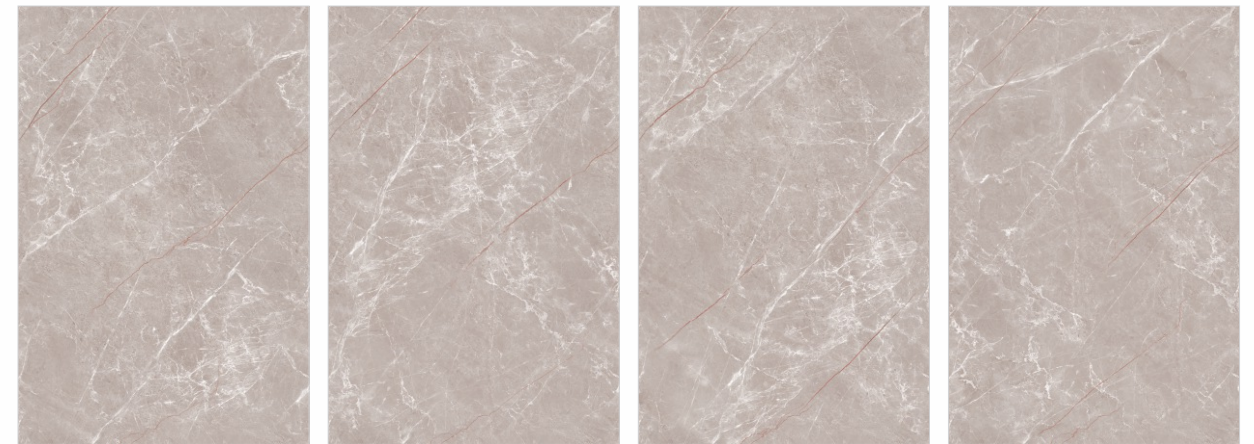

Wall : Burberry Natural Endless
Floor : Burberry Natural Endless

1200x1800mm
Glossy Surface

Opulence Collection

OPULENCE
collection

ITACA[®]
an italian live

Burberry Natural Endless

Tap to view
360

Size:
1200x1800mm