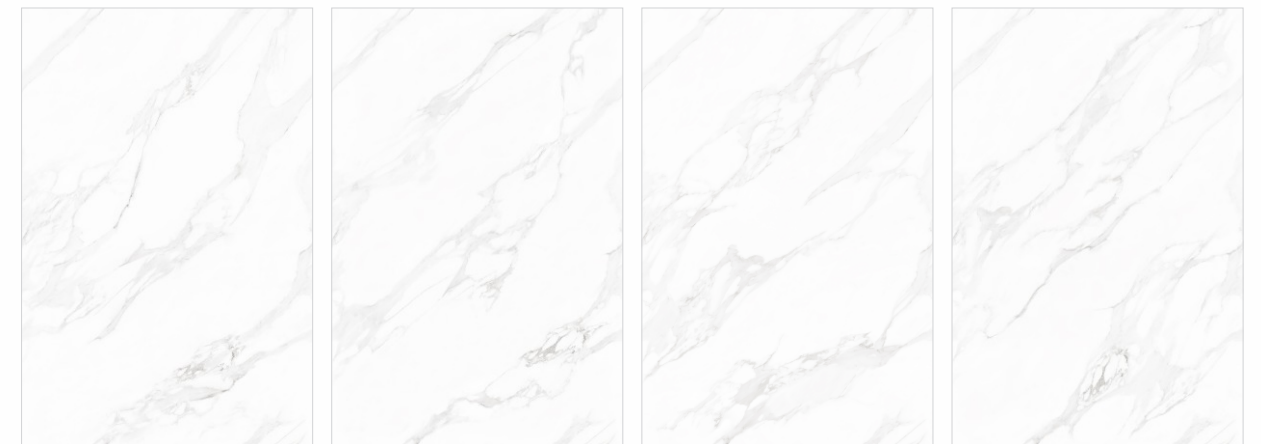

Kenya Grey Endless

Tap to view
360

Size:
1200x1800mm

Also Available In:
600x1200mm - Glossy | Carving

Random: 04 Faces
Surface: Glossy

Thickness: 09mm
Design: Endless

[Back to INDEX](#)