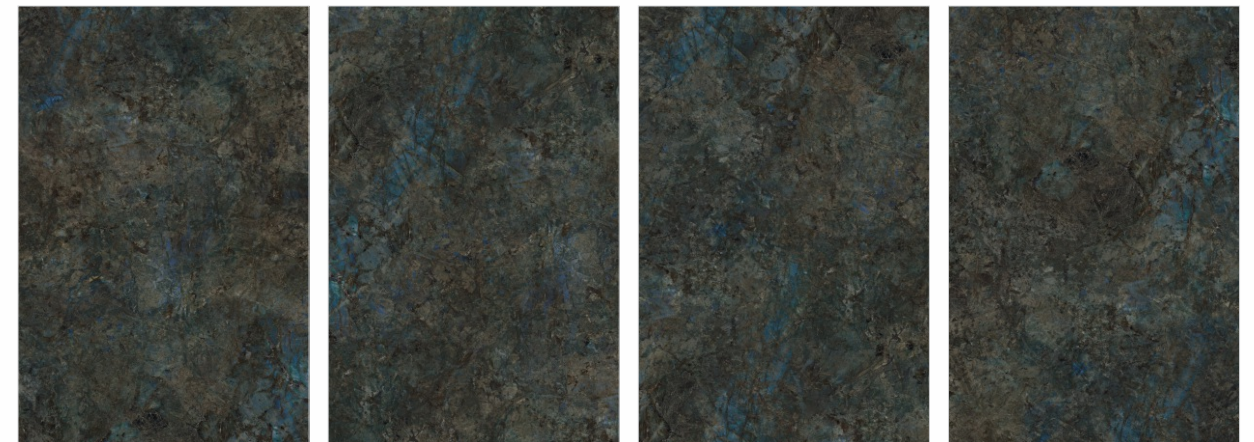

Floor : Lambradorite Aqua

1200x1800mm
High Gloss Surface

Reflect Collection

Reflect
collection

ITACA[®]
an italian live

Lambradorite Aqua

Size:
1200x1800mm

Also Available In:
600x1200mm - High Glossy