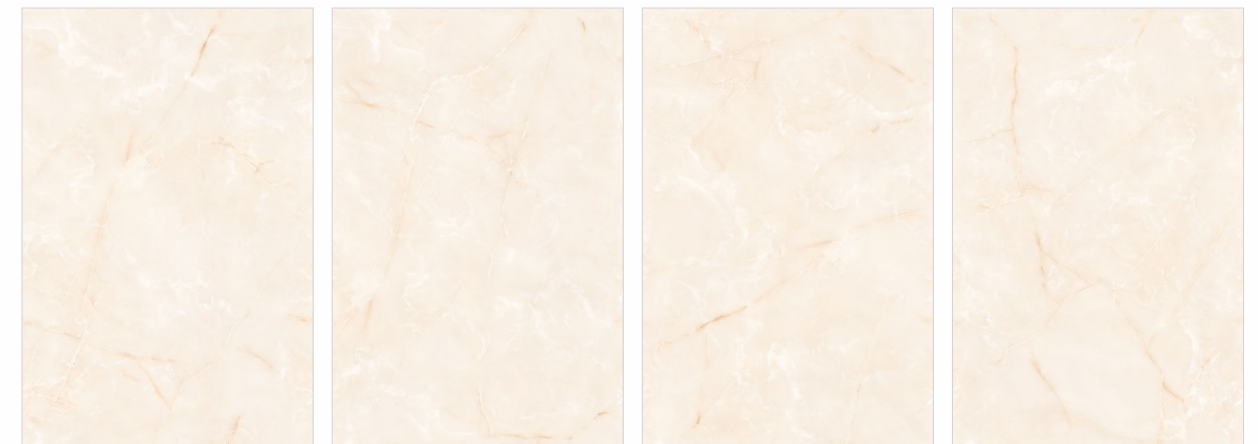

Random: 04 Faces
Surface: Glossy

Thickness: 09mm
Design: Endless

[Back to INDEX](#)

Wall : Vazin Onyx Crema Endless
Floor : Vazin Onyx Crema Endless

1200x1800mm
Glossy Surface

Opulence Collection

Vazin Onyx Crema Endless