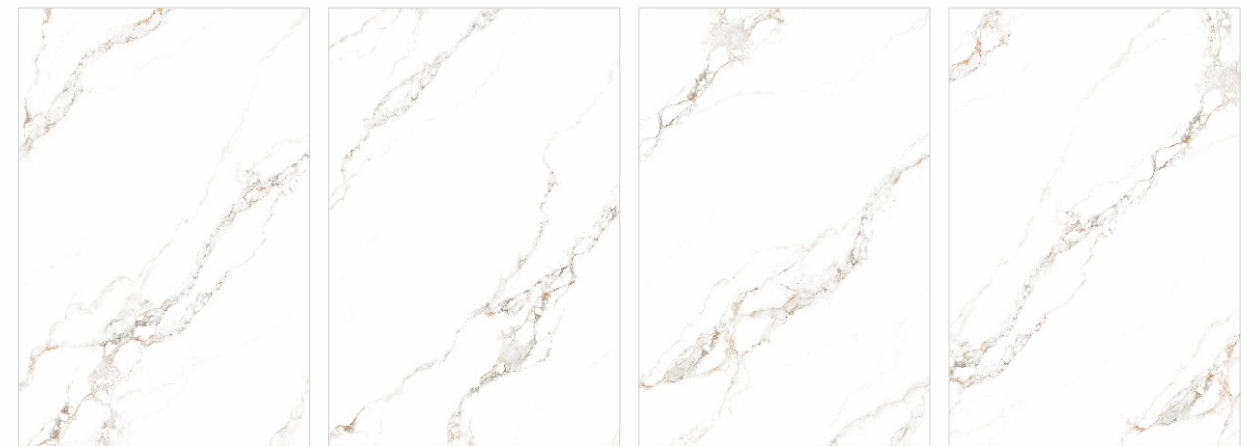

SNOW
collection

ITACA®
an italian live

Carrara Signature

Tap to view
360

Size:
1200x1800mm

Also Available In:
600x1200mm - Glossy + Carving

Random: 04 Faces
Surface: Glossy

Thickness: 09mm
Design: Random

[Back to INDEX](#)