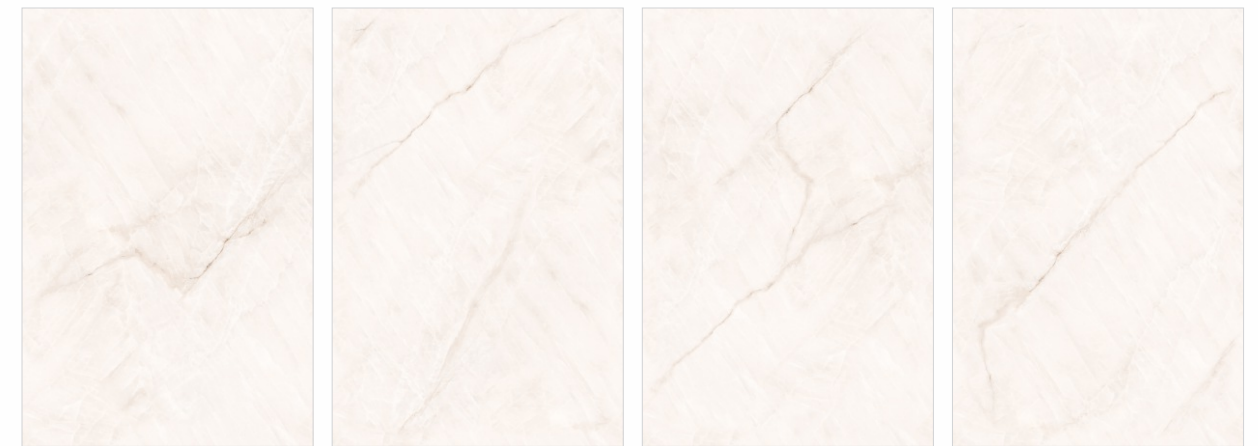

Thickness: 09mm
Design: Random

[Back to INDEX](#)

Wall : Oyster Onyx Endless
Floor : Oyster Onyx Endless

1200x1800mm
Glossy Surface

Opulence Collection

Oyster Onyx Endless

Tap to view
360

Size:
1200x1800mm