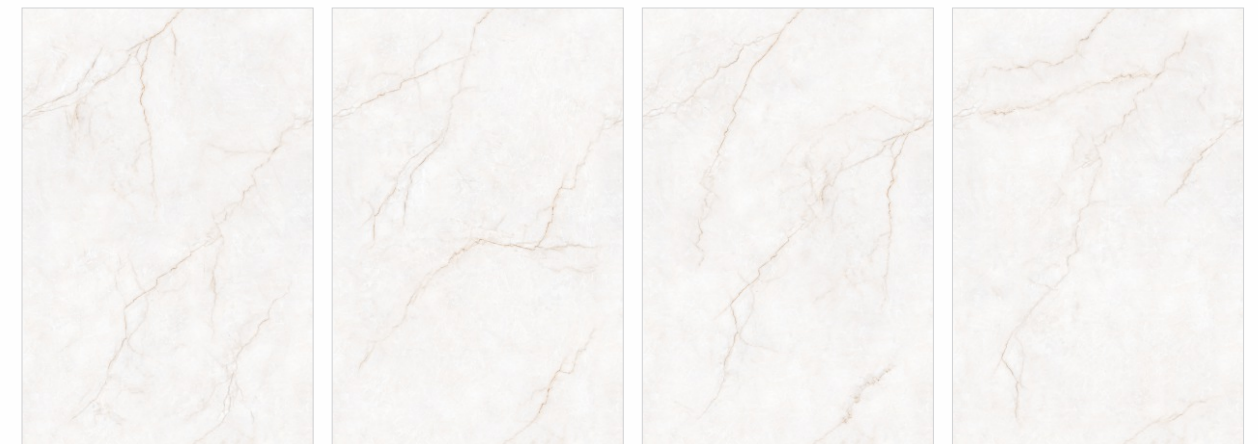

Tap to view
360

Size:
1200x1800mm

Also Available In:
600x1200mm - Glossy | DG Velvet
800x1600mm - Glossy | DG CV Matt
1200x1800mm - DG CV Matt | Marble Touch

Random: 04 Faces
Surface: Glossy

Thickness: 09mm
Design: Endless