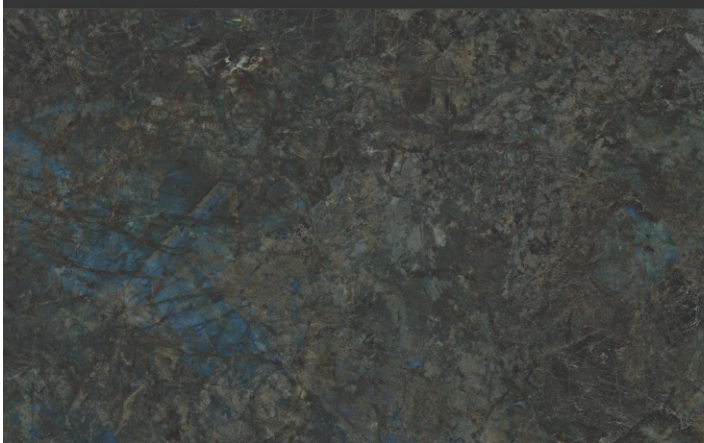

Reflect
collection

Balancing Expressive Hues With Refined Craftsmanship, Each Surface Is Designed To Mirror Confidence, Elegance, And Modern Sensibility.

With an emphasis on depth, character, and contemporary luxury, the Reflect Collection transforms spaces into bold expressions of style—where timeless grace meets modern allure.

1200x1800mm   9mm Thickness