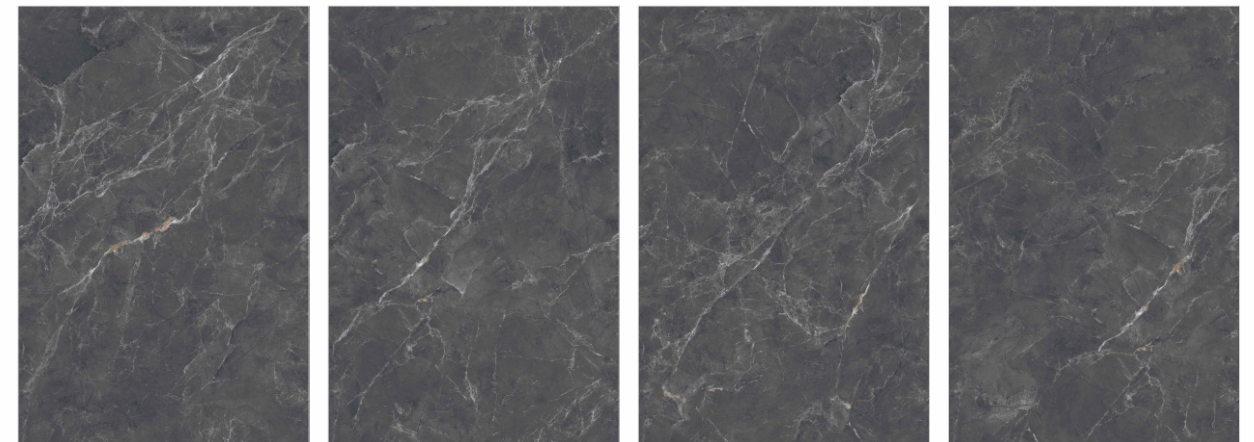

Tokyo

Nero Endless

Tap to view
360

Size:
1200x1800mm

Also Available In:
600x1200mm - Glossy | Carving

Random: 04 Faces
Surface: Glossy

Thickness: 09mm
Design: Endless

[Back to INDEX](#)