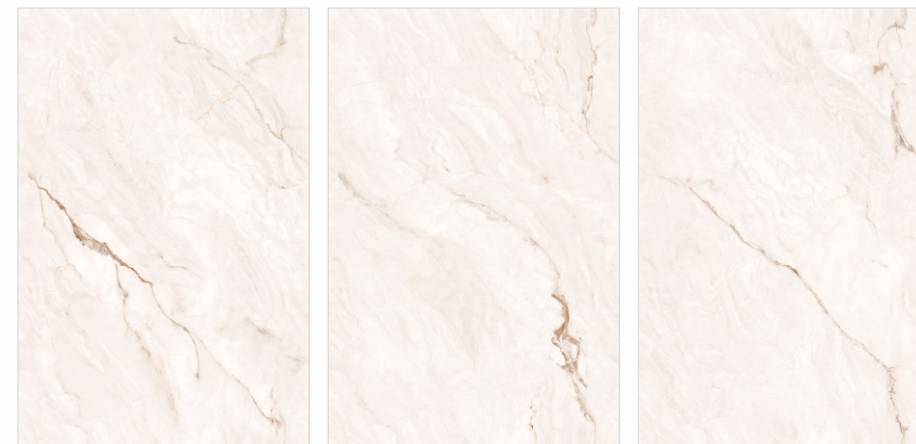

Ariston Crema Endless

Tap to view
360

Size:
1200x1800mm

Also Available In:
1200x1800mm - DG CV Matt
1200x2400mm - Glossy | DG CV Matt

Random: 03 Faces
Surface: Glossy

Thickness: 09mm
Design: Endless