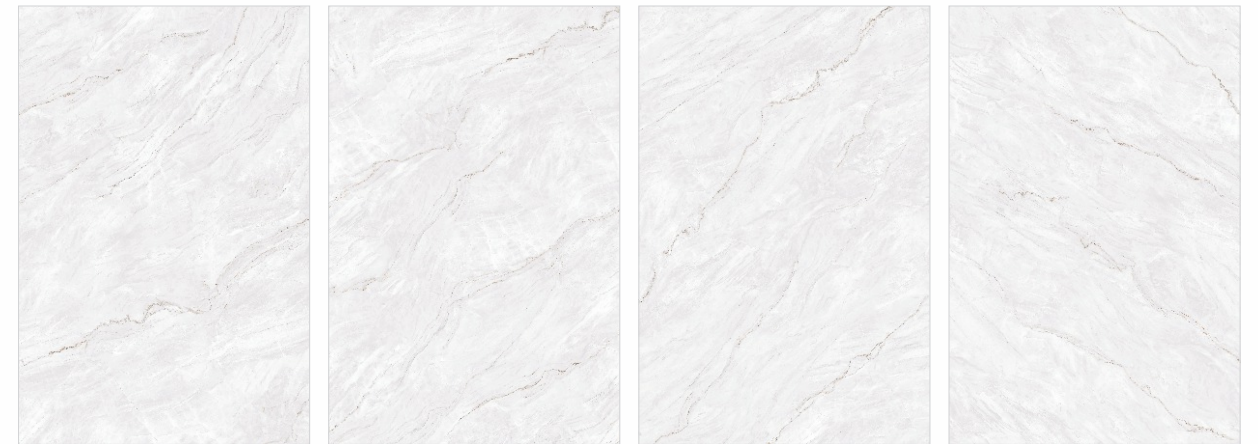

1200x1800mm
Glossy Surface

Snow Collection

SNOW
collection

ITACA[®]
an italian live

Eden Bianco

Tap to view
360

Size:
1200x1800mm

Random: 04 Faces
Surface: Glossy