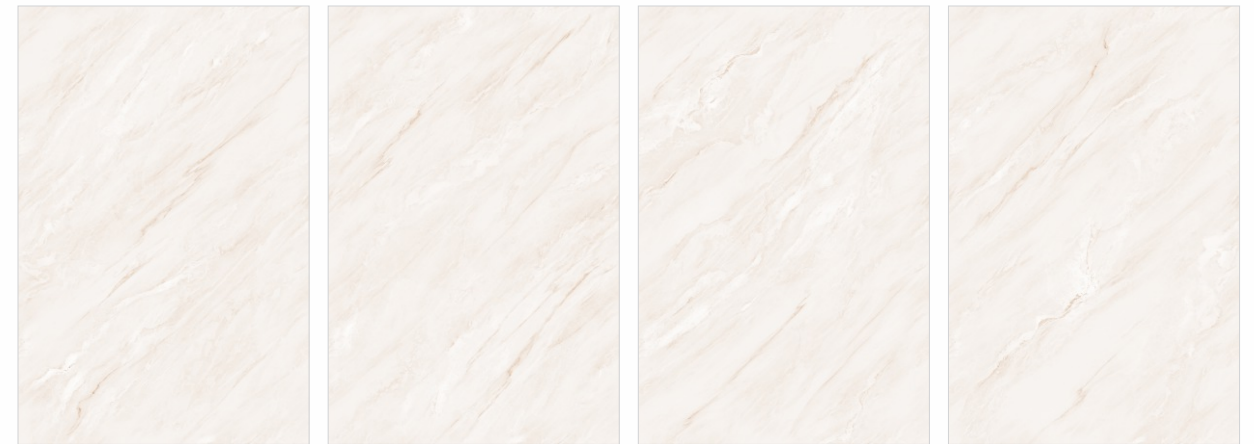

Lerox Honey Endless

Tap to view
360

Size:
1200x1800mm

Also Available In:
1200x1800mm - DG CV Matt

Random: 04 Faces
Surface: Glossy

Thickness: 09mm
Design: Endless